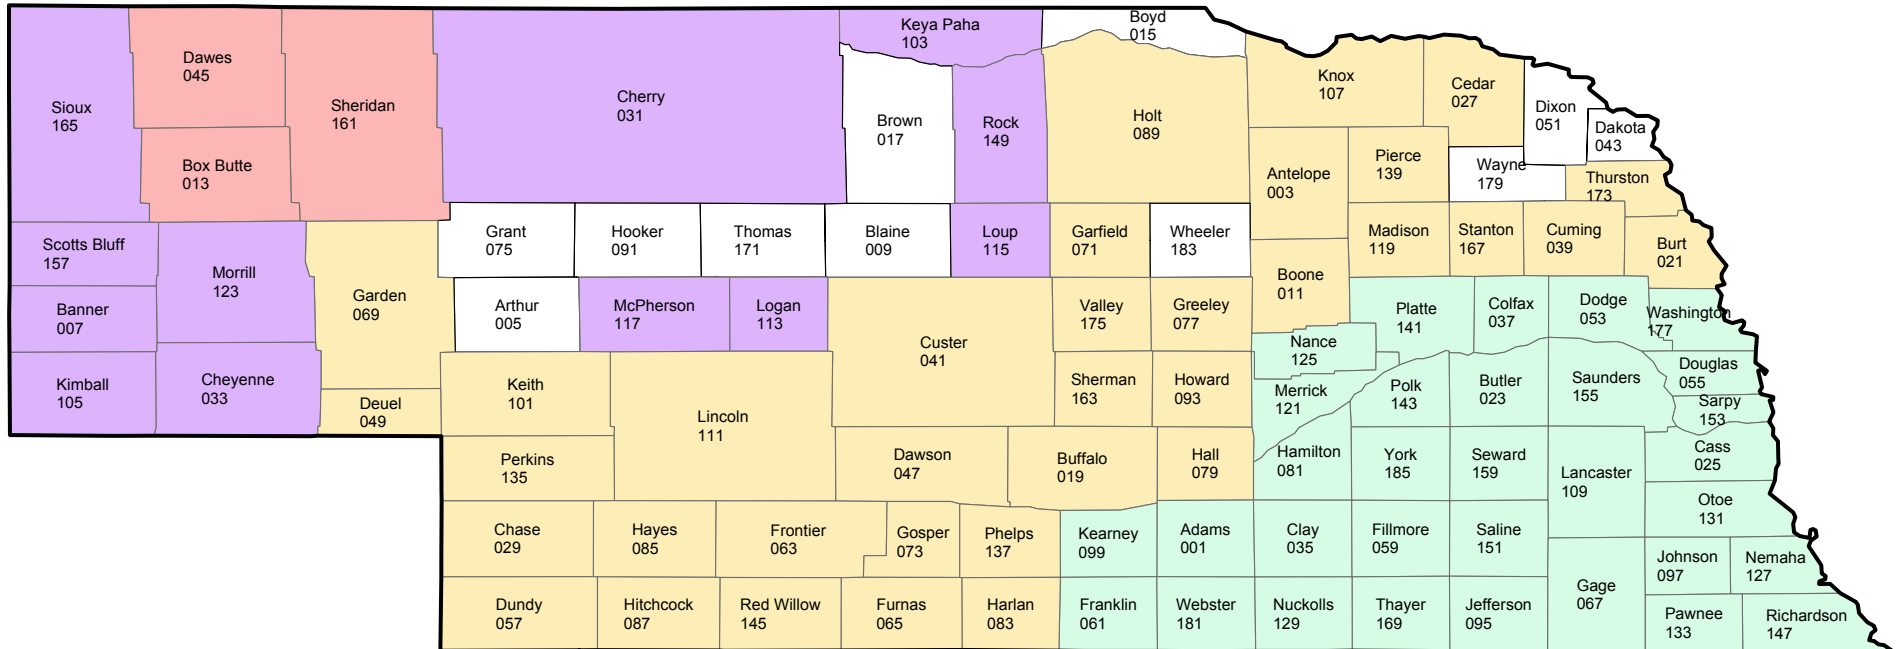

# Nebraska 2004 Crop Year Final Planting Dates for Wheat

**Final Planting Dates - Wheat**

**Risk Management Agency**  
**United States Department of Agriculture**  
**Topeka Regional Office**  
**Telephone: (785) 266-0248**  
 June 25, 2003