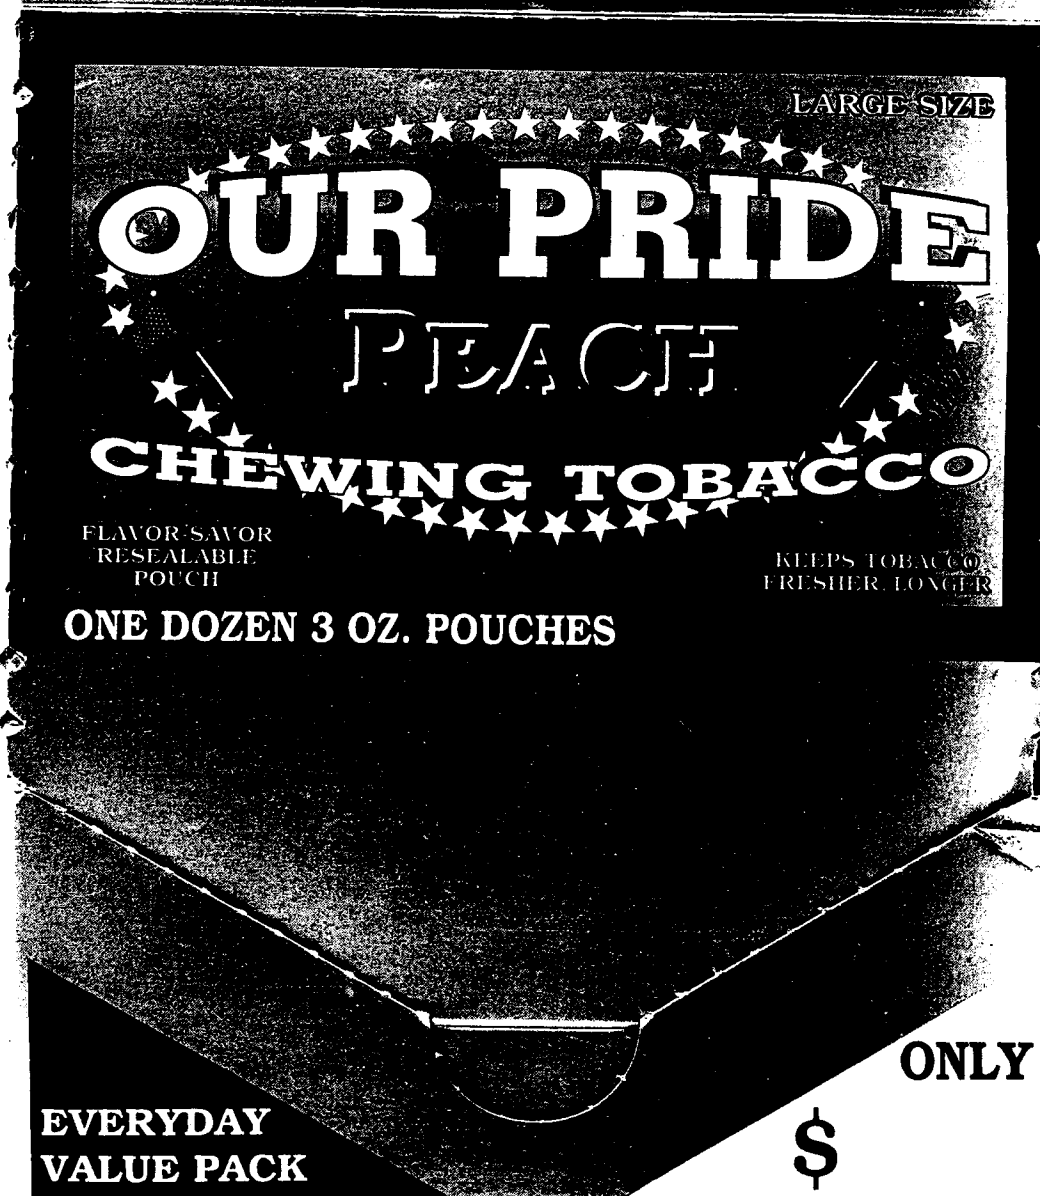

EXHIBIT A

EXHIBIT B

WARNING: THIS PRODUCT
MAY CAUSE GUM DISEASE
AND TOOTH LOSS.

LARGE SIZE

EVERYDAY VALUE PRICE

LARGE SIZE

OUR PRIDE
PEACE
CHEWING TOBACCO

FLAVOR SAVOR
RESEALABLE
POUCH

KEEPS TOBACCO
FRESHER LONGER

ONE DOZEN 3 OZ. POUCHES

**EVERYDAY
VALUE PACK**

ONLY

\$

(This exhibit has been
reduced)

EXHIBIT C

**"FOR THE
TIMES YOU CAN'T
LIGHT UP"**