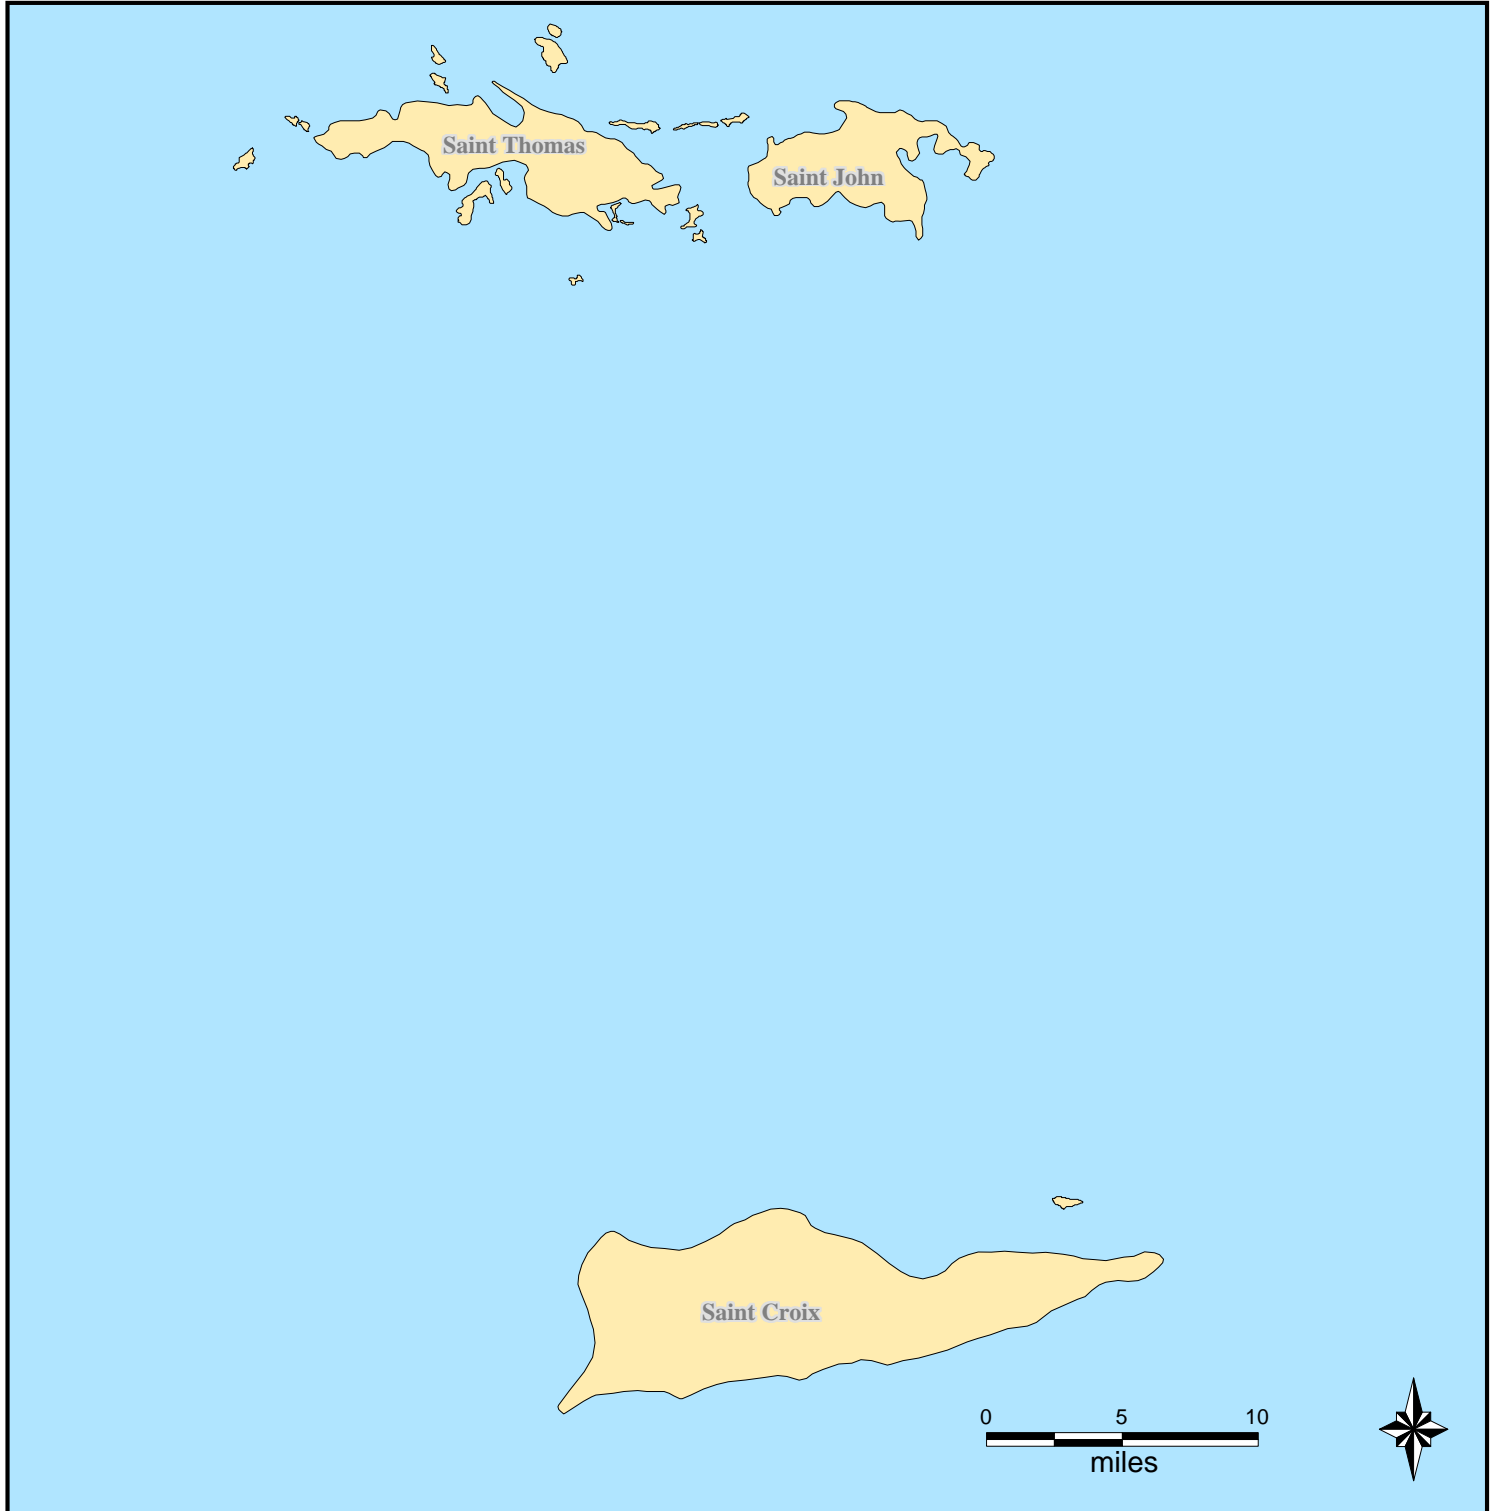

FEMA-1567-DR, U.S. Virgin Islands Disaster Declarations as of 10/07/2004

Location Map

Legend

FEMA

*ITS Mapping and Analysis Center
Washington, DC
10/08/2004 -- 10:48:57 EDT*