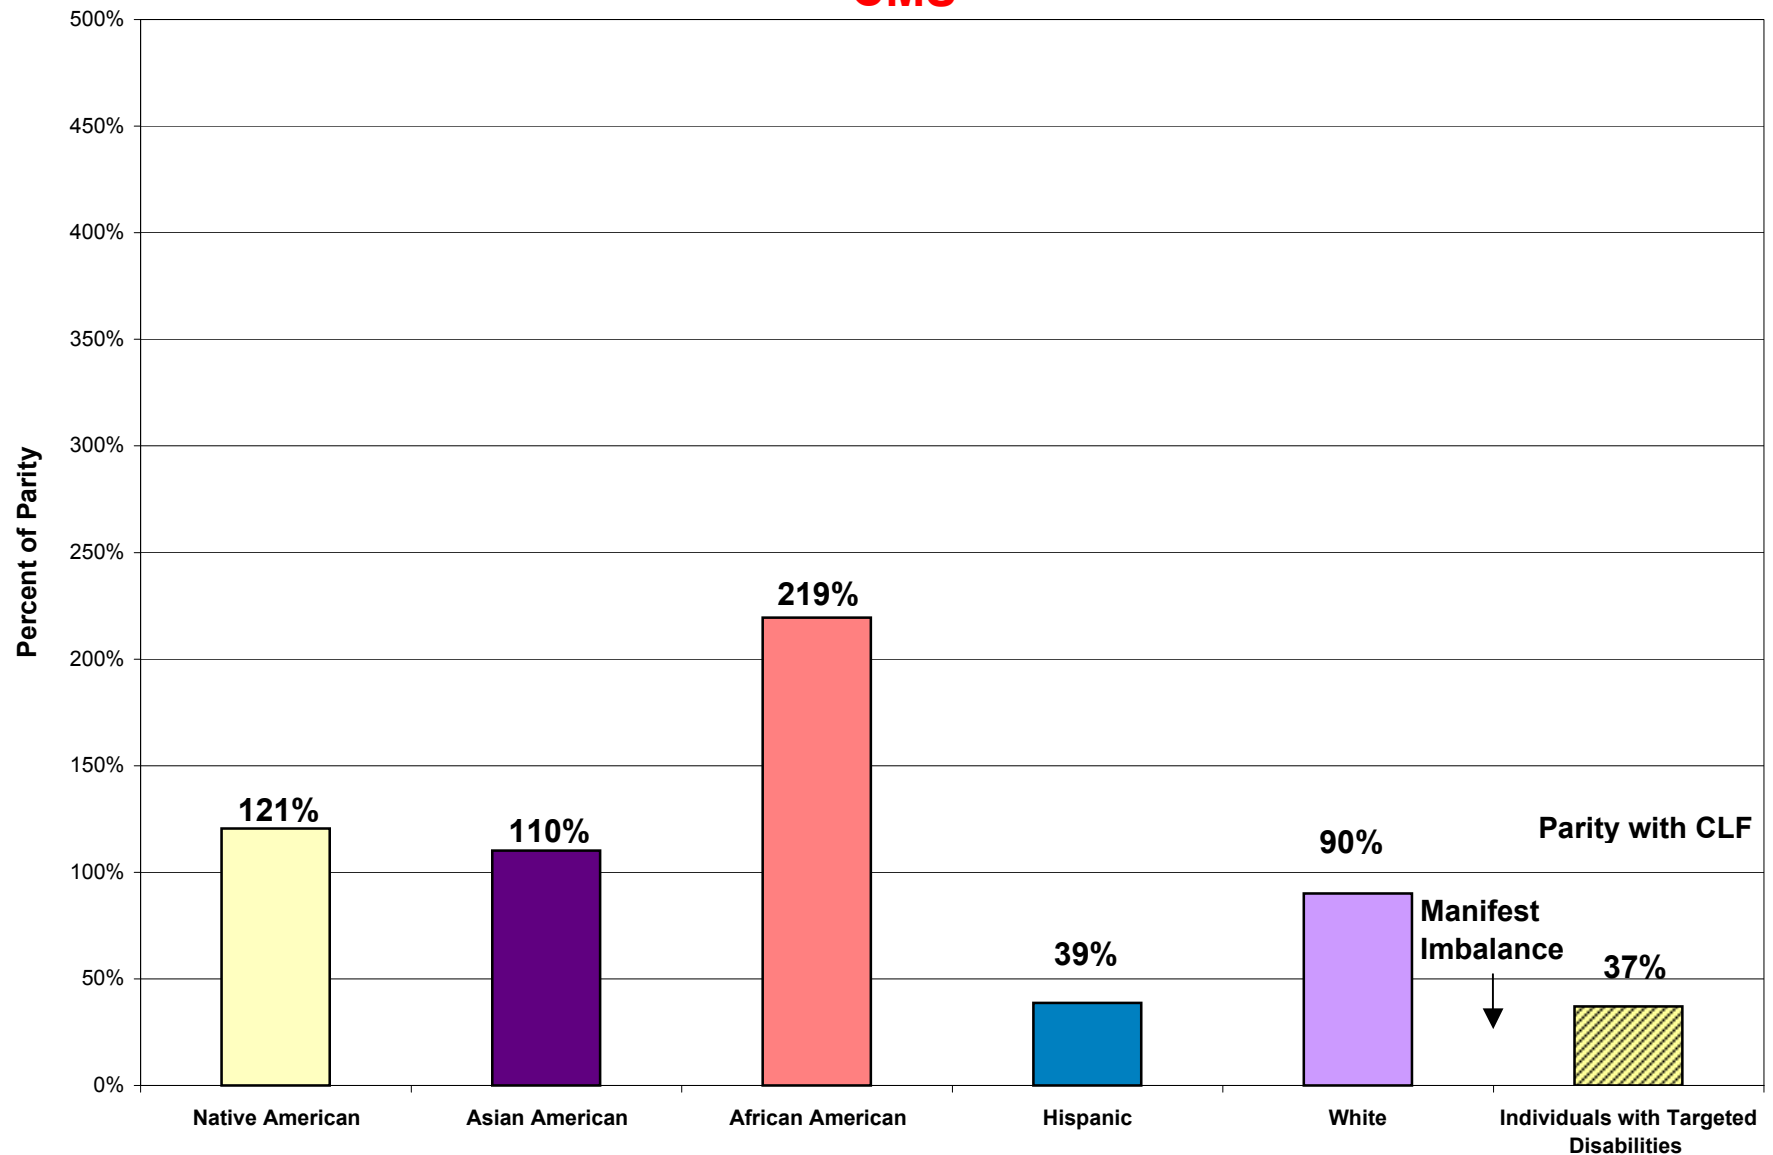

## Parity for EEO Groups with the National Civilian Labor Force (CLF)<sup>1</sup> in **CMS**

<sup>1</sup> National CLF percentages based on 2000 OPM Office of Diversity estimates and indicate level of parity with CLF.