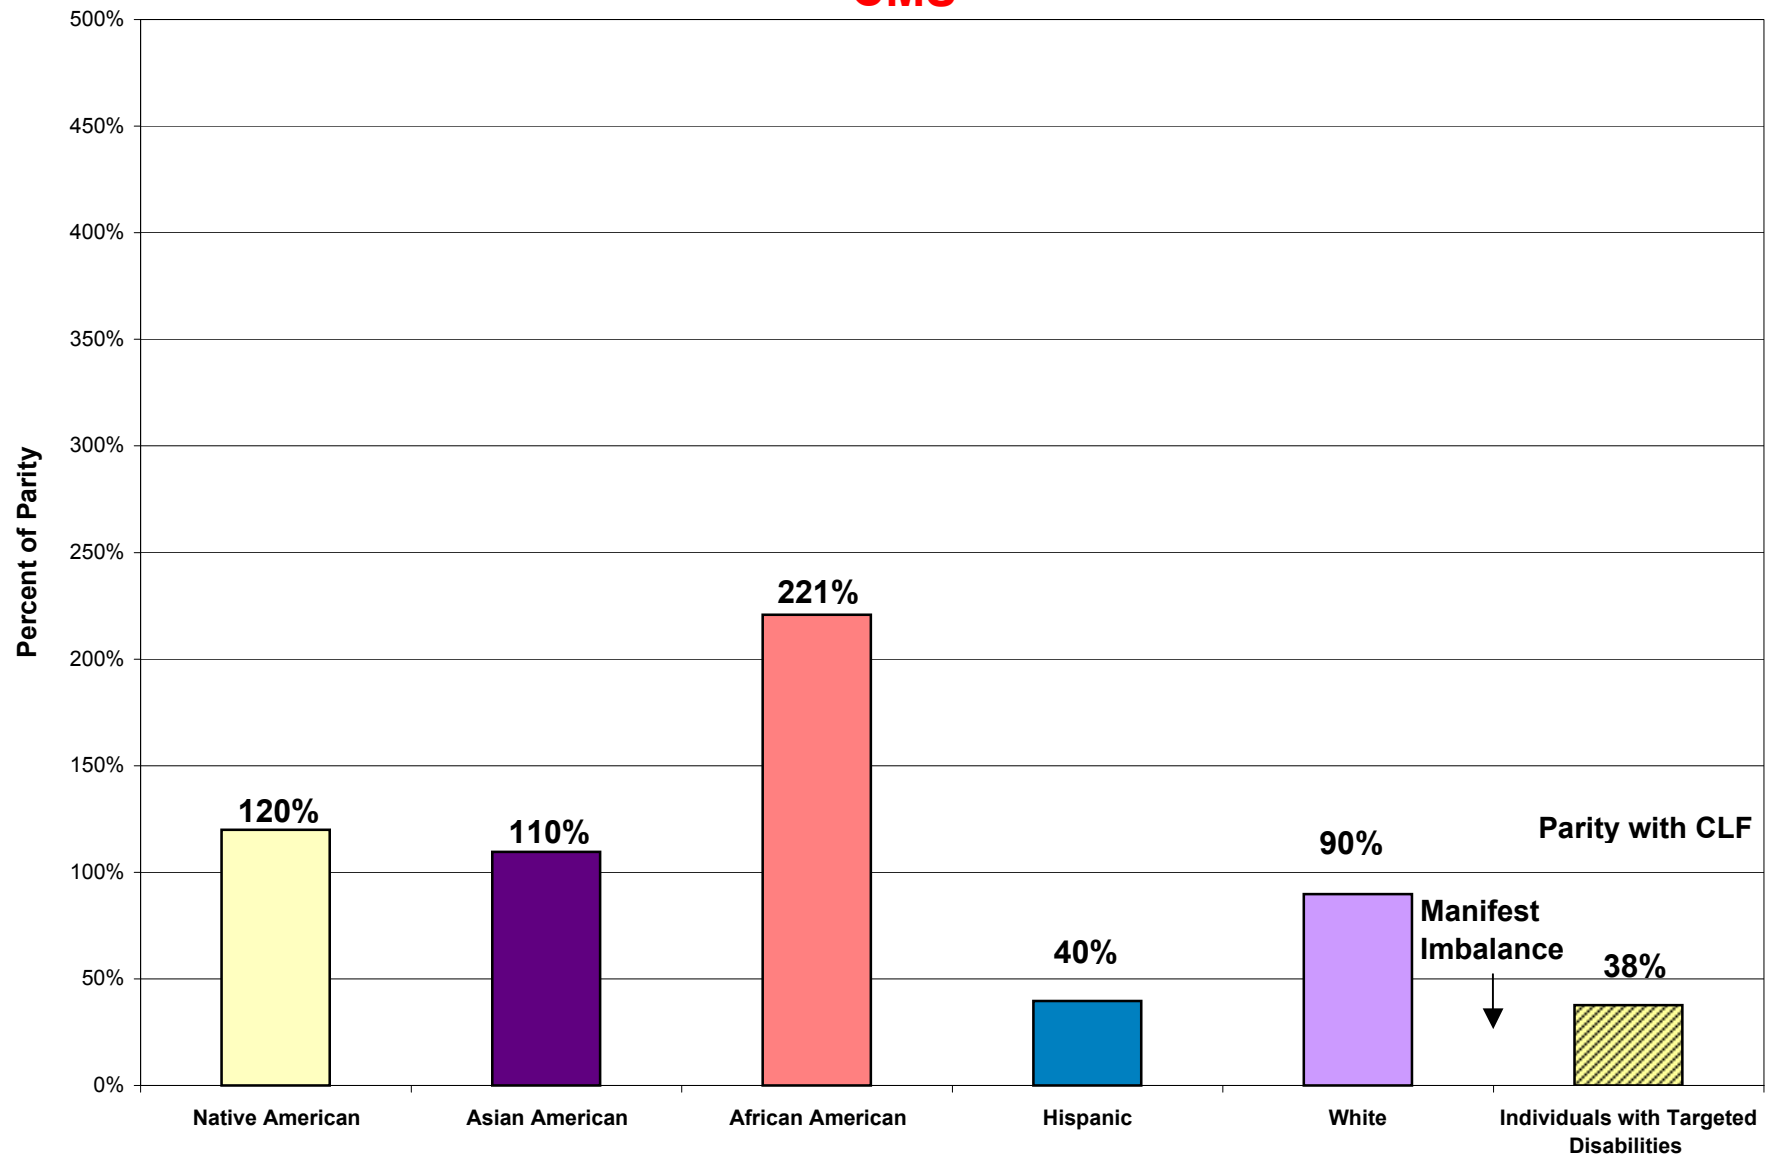

## Parity for EEO Groups with the National Civilian Labor Force (CLF)<sup>1</sup> in **CMS**

<sup>1</sup> National CLF percentages based on 2000 OPM Office of Diversity estimates and indicate level of parity with CLF.