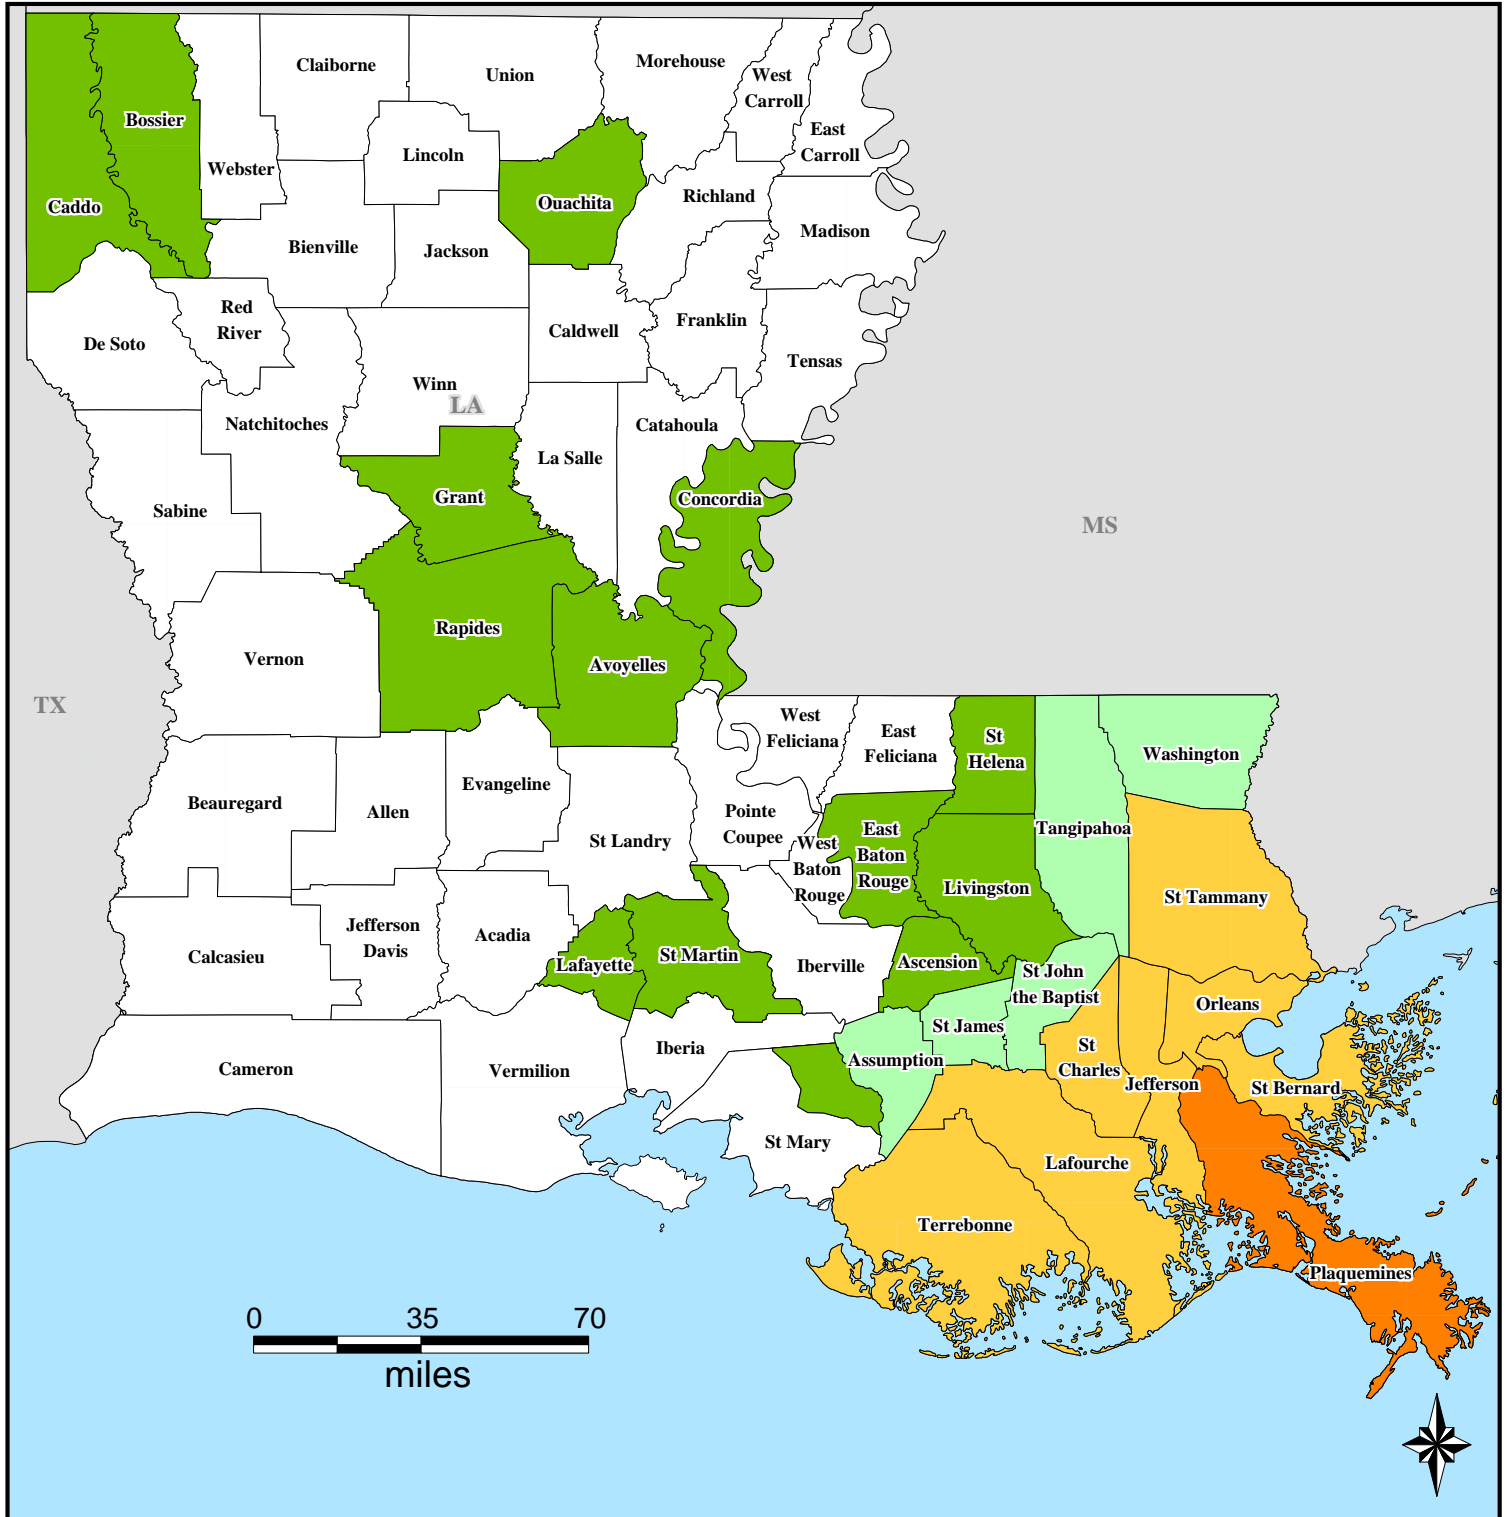

FEMA-1548-DR, Louisiana

Disaster Declaration as of 10/18/2004

Location Map

Legend

Designated Counties	
■	Individual & Public Assistance (A-G)
■	Individual & Public Assistance (A & B only)
■	Public Assistance (A & B only)
■	Public Assistance (B only)

The parishes of Ascension, Assumption, Avoyelles, Beauregard, Bossier, Caddo, Concordia, East Baton Rouge, East Feliciana, Grant, Jefferson, Lafayette, Lafourche, Livingston, Orleans, Ouachita, Plaquemines, Rapides, St. Bernard, St. Charles, St. Helena, St. James, St. John the Baptist, St. Martin, St. Tammany, Tangipahoa, Terrebonne, Washington, and West Feliciana are eligible for Hazard Mitigation