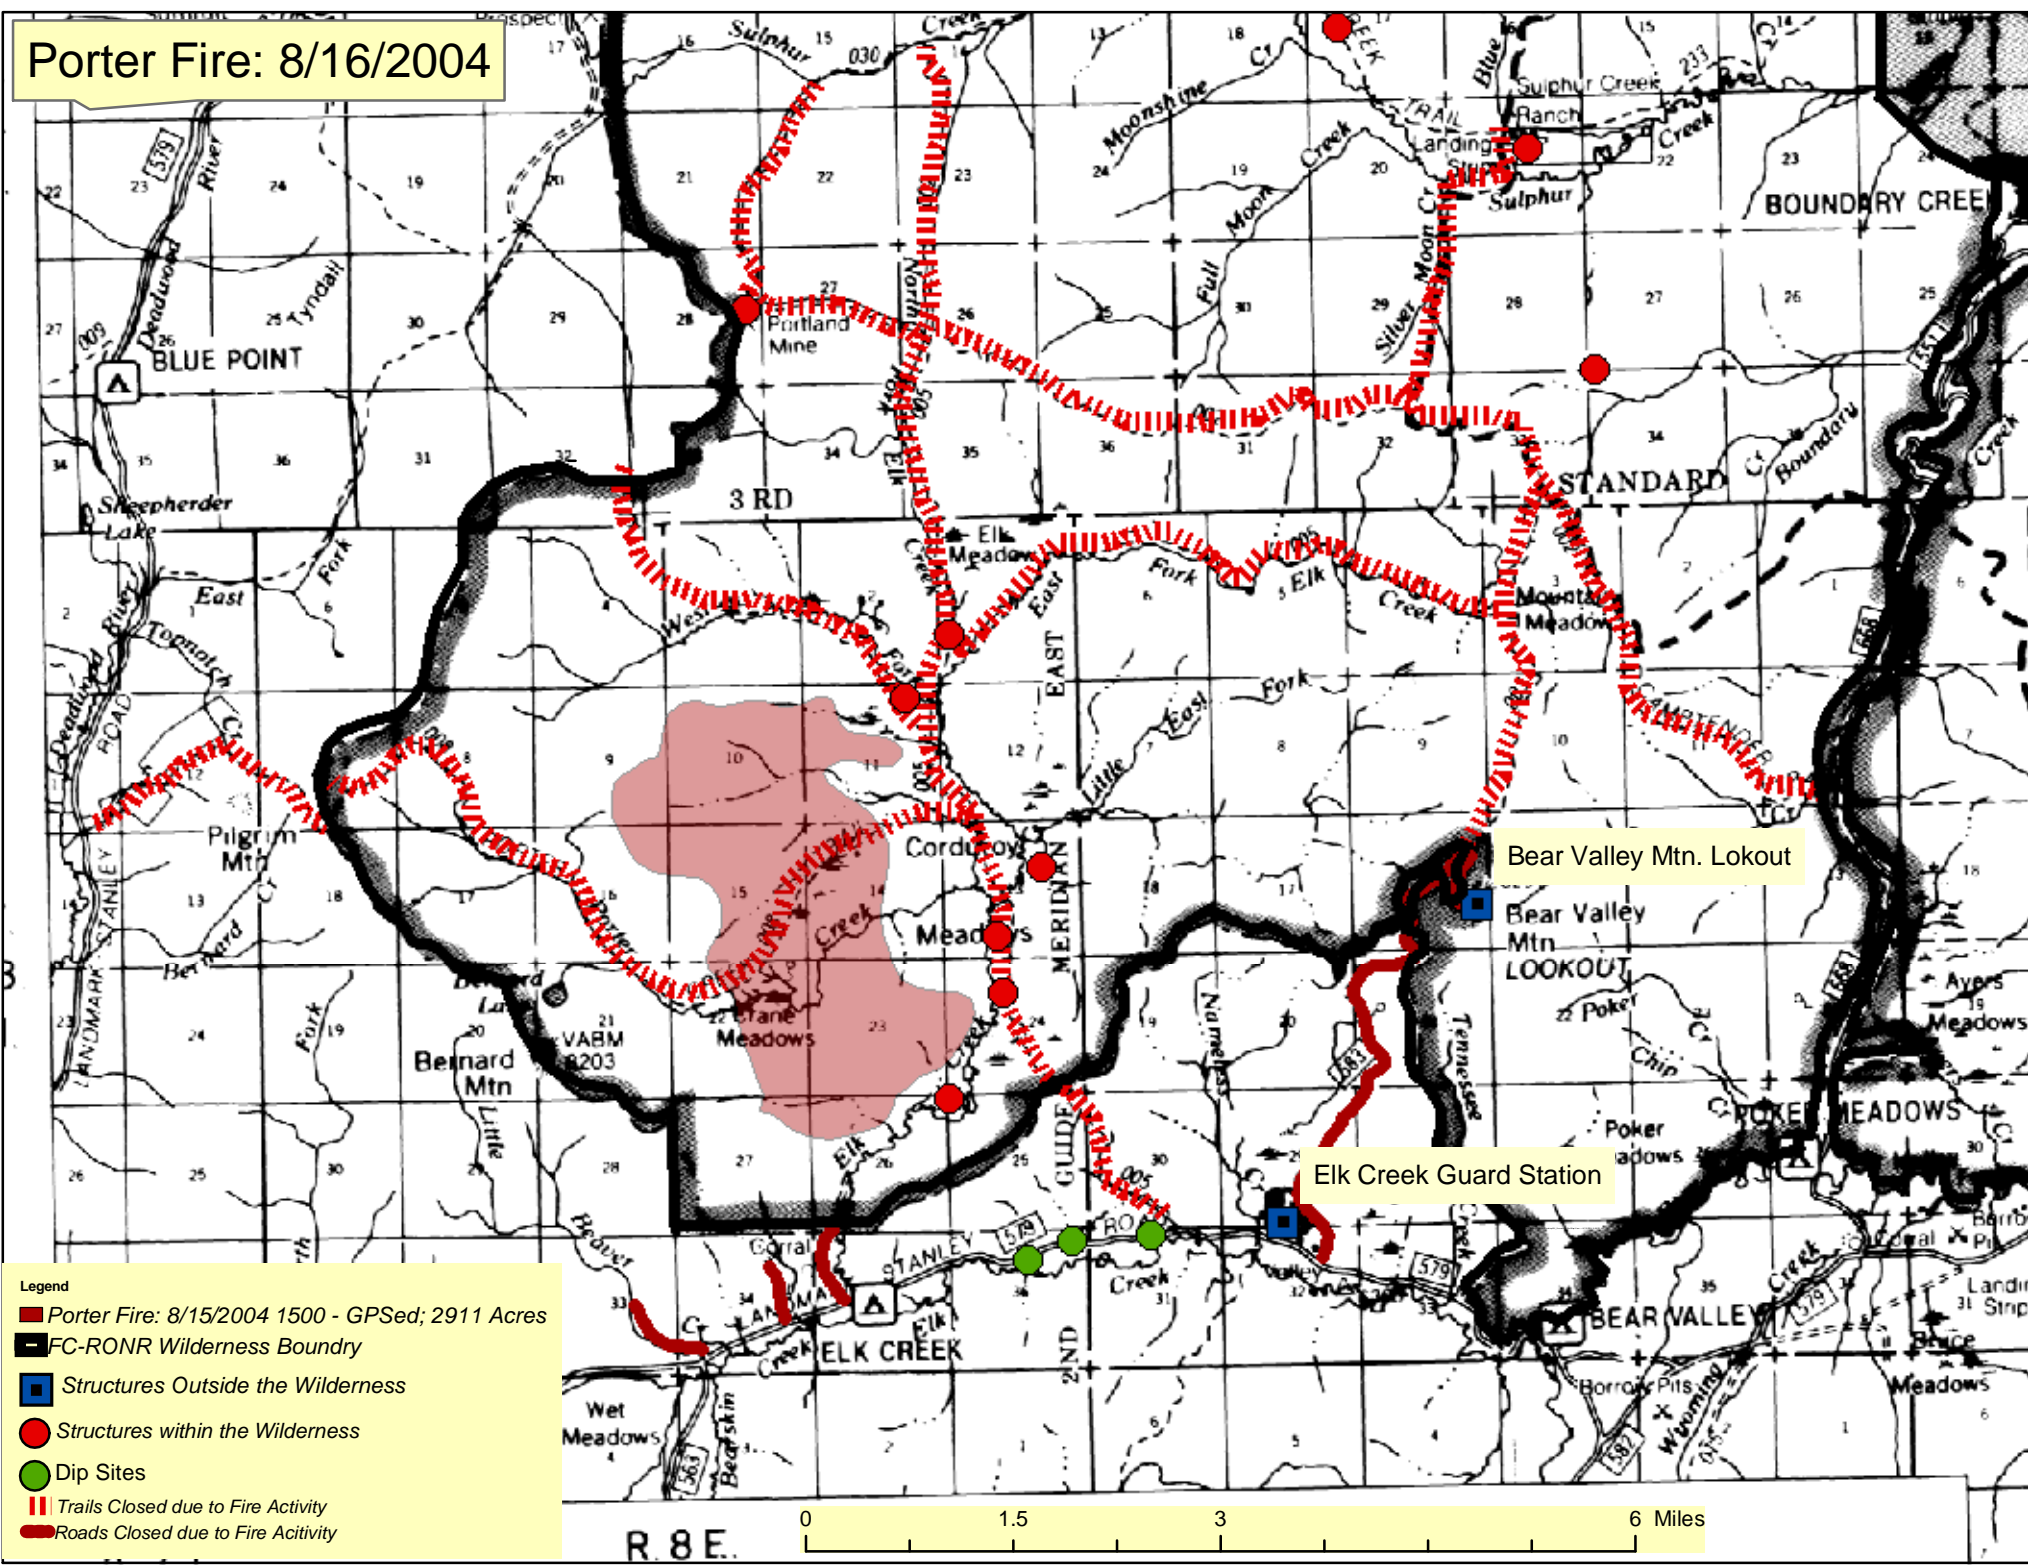

Porter Fire: 8/16/2004

- Legend**
- - - Porter Fire: 8/15/2004 1500 - GPSed; 2911 Acres
 - FC-RONR Wilderness Boundry
 - Structures Outside the Wilderness
 - Structures within the Wilderness
 - Dip Sites
 - - - Trails Closed due to Fire Activity
 - - - Roads Closed due to Fire Activity