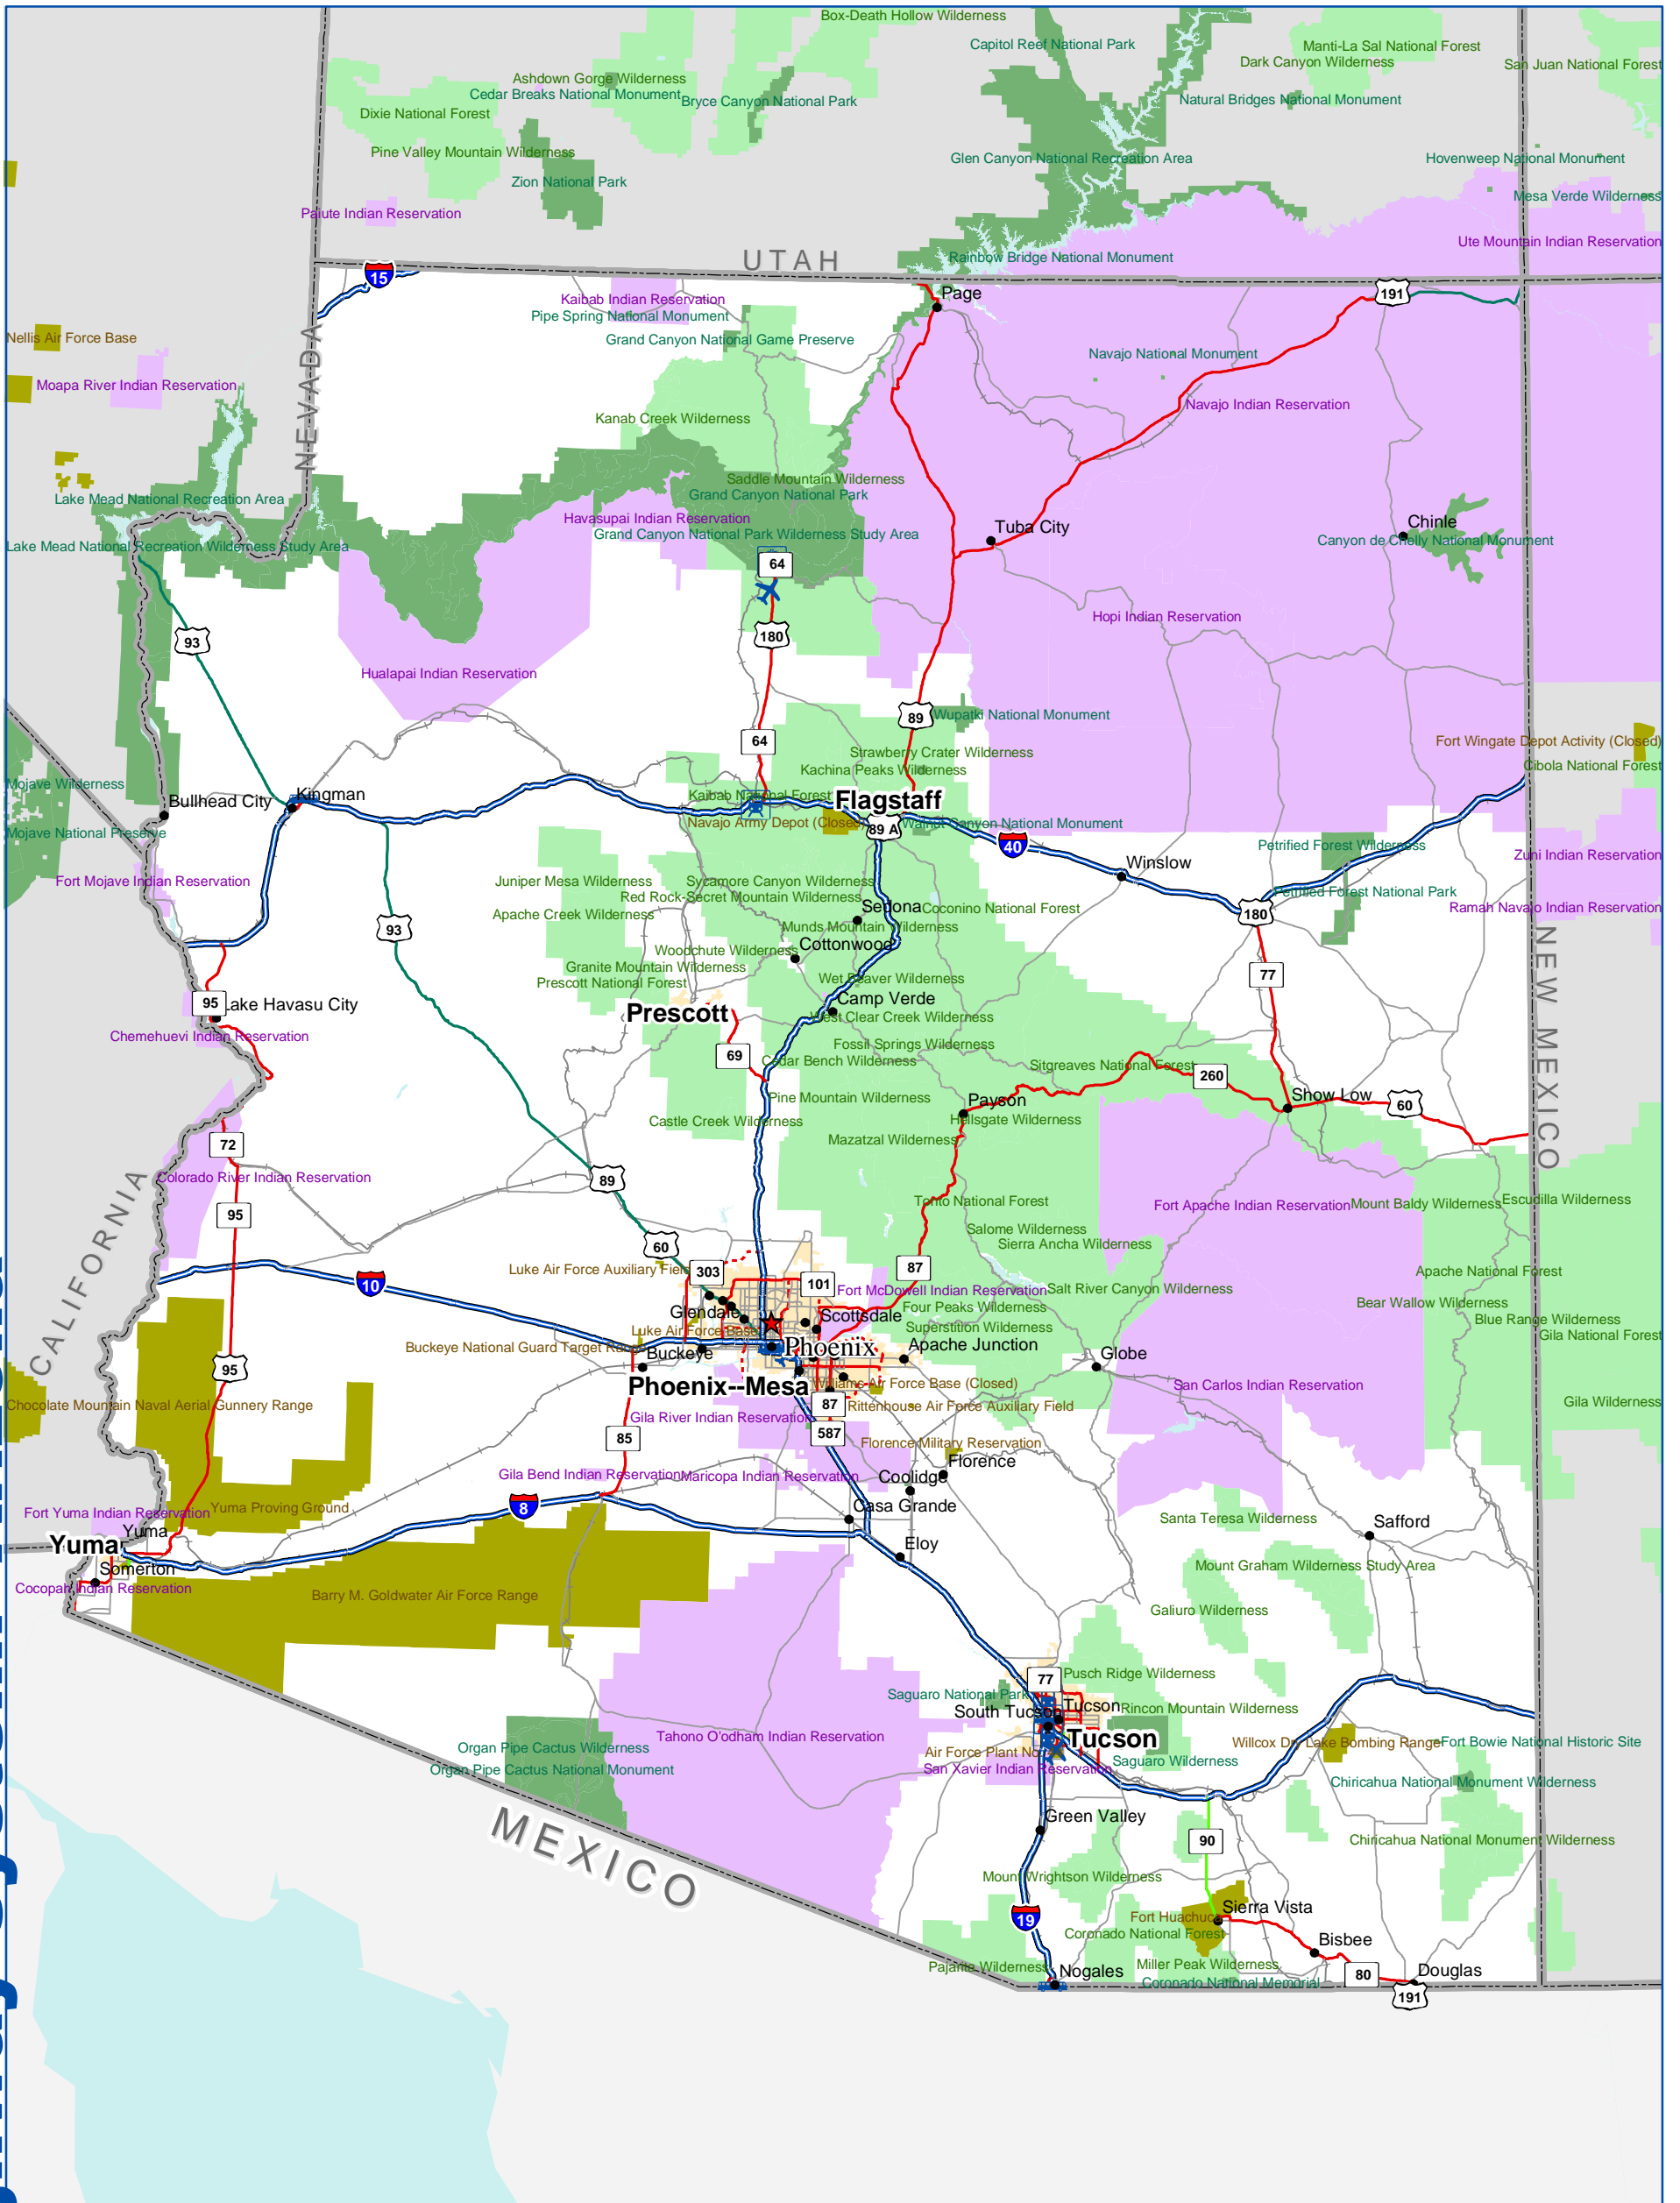

National Highway System: Arizona

U.S. Department of Transportation
Federal Highway Administration

	Eisenhower Interstate System		Census Urbanized Areas		Airport		Multipurpose Passenger Facility
	Other NHS Routes		Indian Reservation		Intercity Bus Terminal		Port Terminal
	Non-Interstate STRAHNET Route		Department of Defense		Ferry Terminal		Truck/Rail Facility
	Major STRAHNET Connector		National Forest		Truck/Pipeline Terminal		AMTRAK Station
	Intermodal Connector		National Park Service		Public Transit Station		
	Unbuilt NHS Routes		Water				
	Other Roads (not on NHS)						
	Railroad						