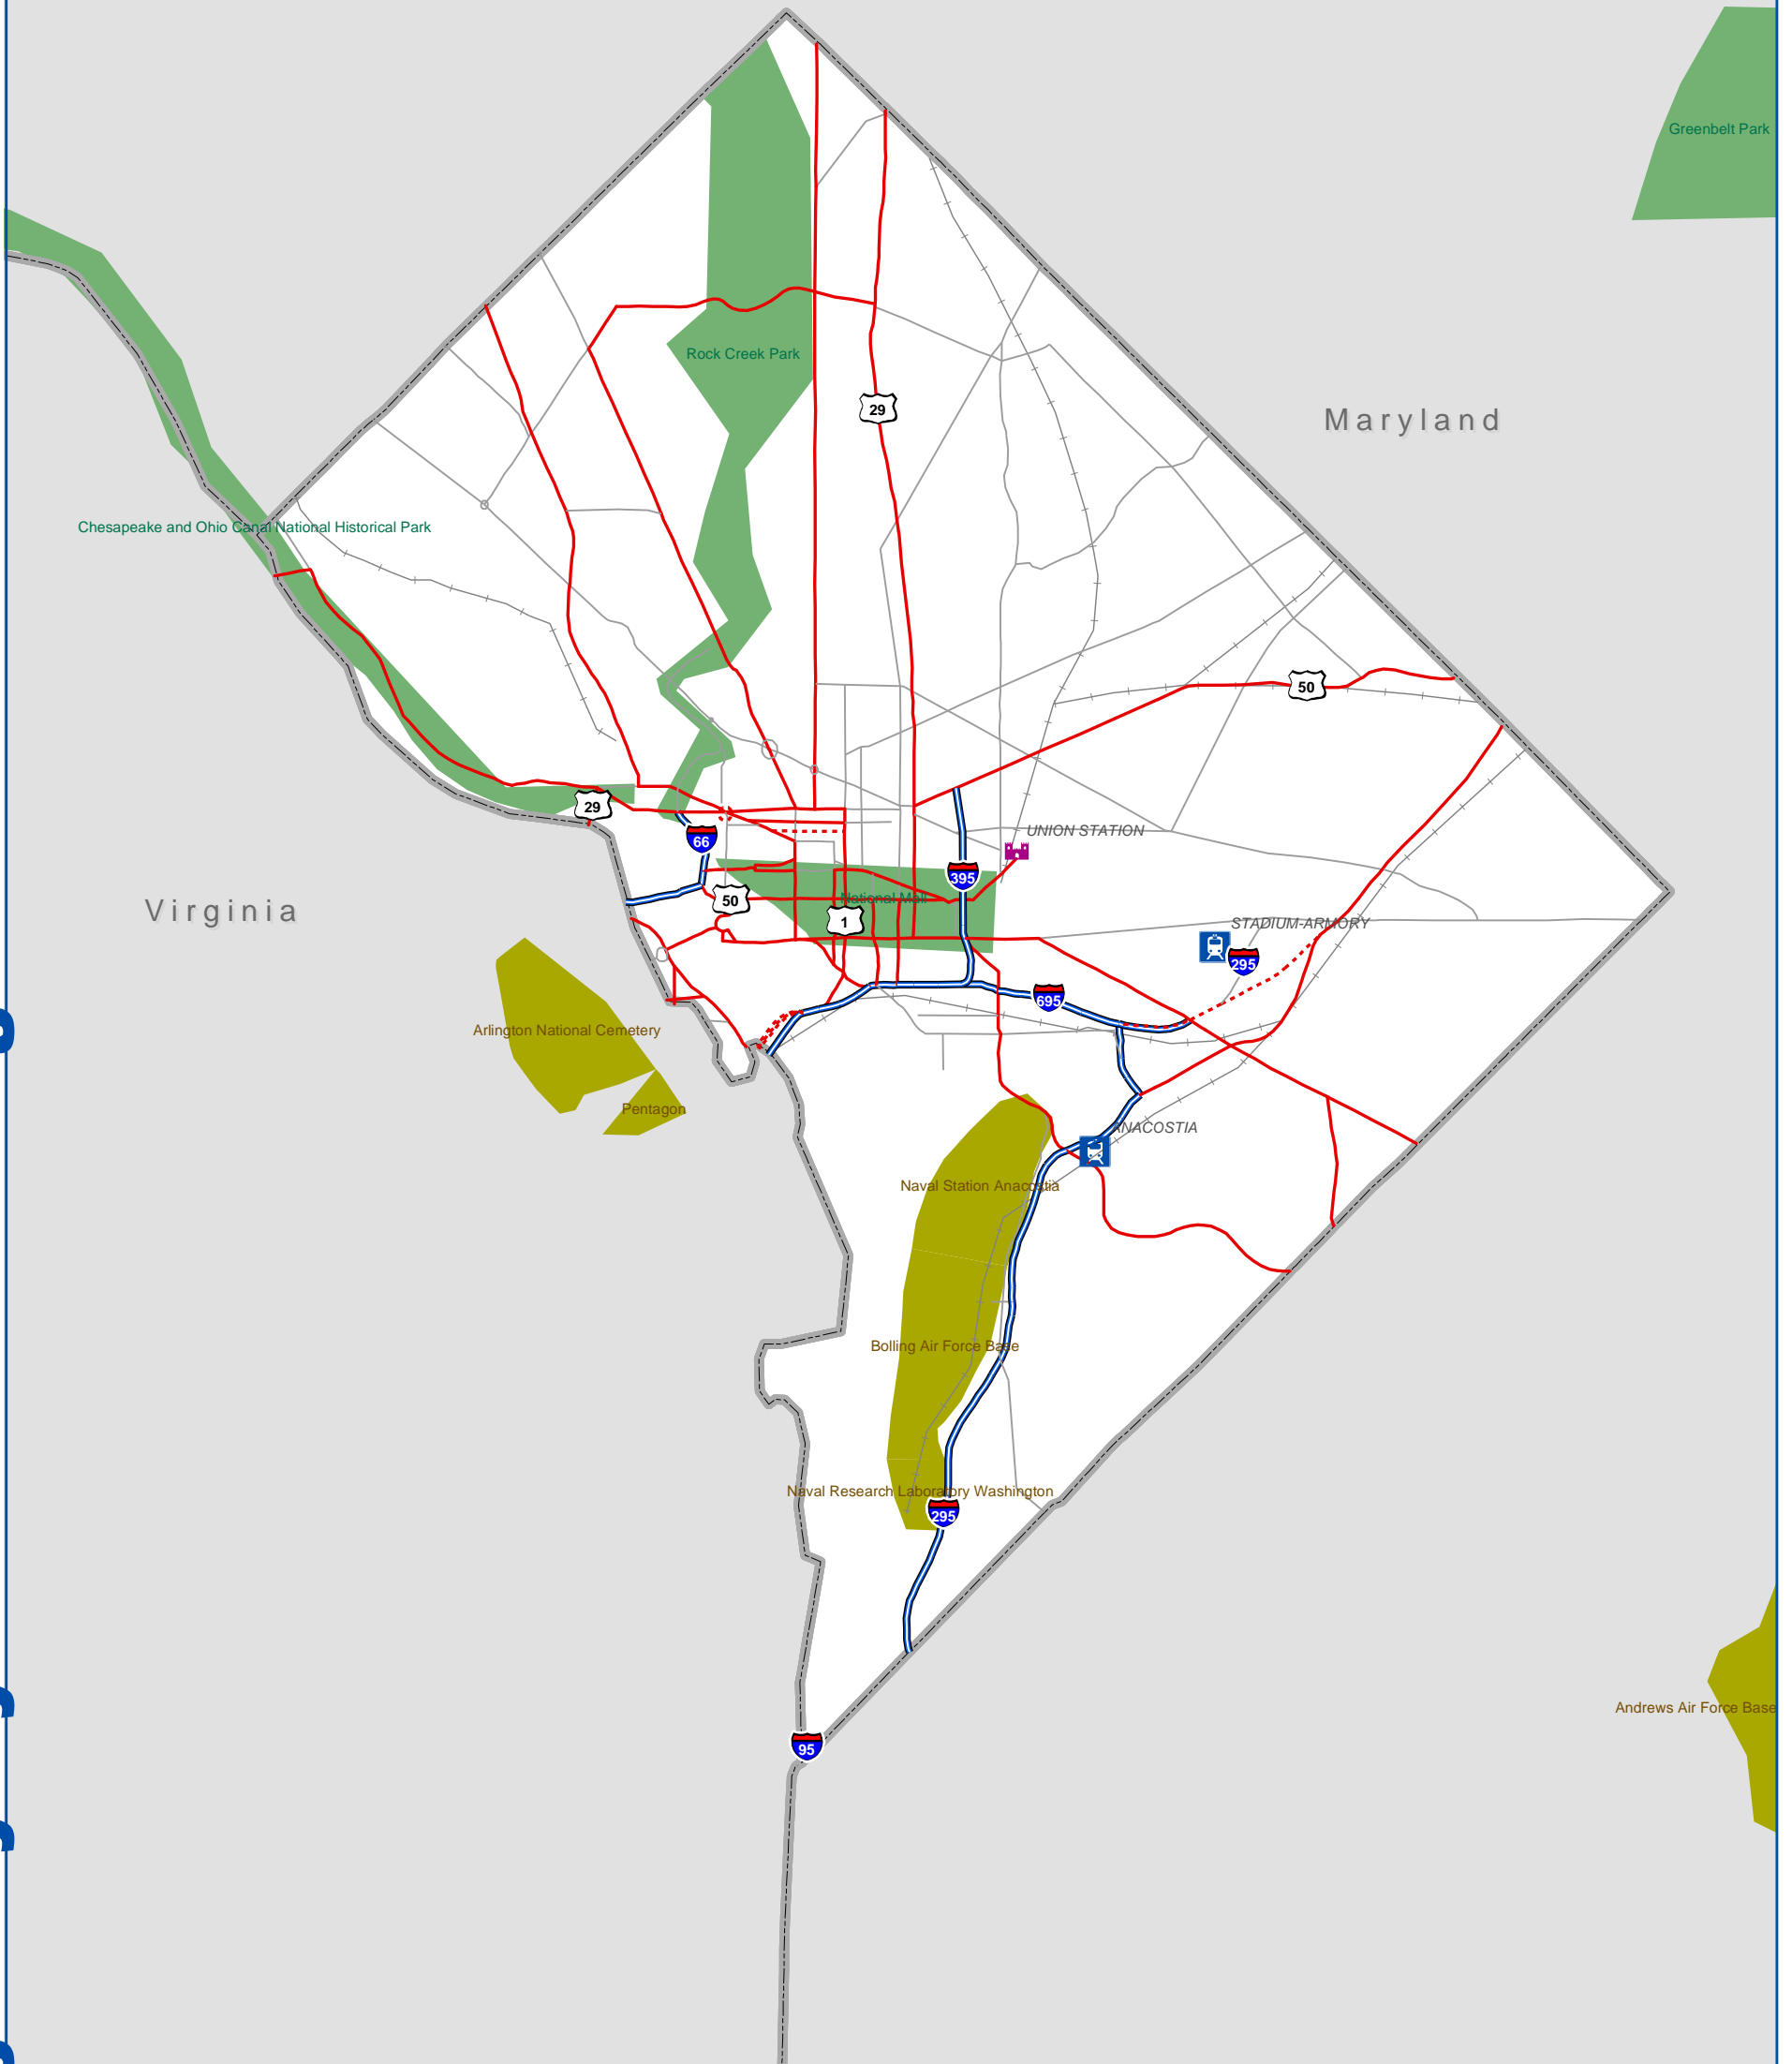

National Highway System: Washington D.C.

U.S. Naval Surface Weapons Center

**U.S. Department of Transportation
Federal Highway Administration**

Eisenhower Interstate System	Census Urbanized Areas	Airport	Multipurpose Passenger Facility
Other NHS Routes	Indian Reservation	Intercity Bus Terminal	Port Terminal
Non-Interstate STRAHNET Route	Department of Defense	Ferry Terminal	Truck/Rail Facility
Major STRAHNET Connector	National Forest	Truck/Pipeline Terminal	AMTRAK Station
Intermodal Connector	National Park Service	Public Transit Station	
Unbuilt NHS Routes	Water		
Other Roads (not on NHS)			
Railroad			

Miles

Kilometers