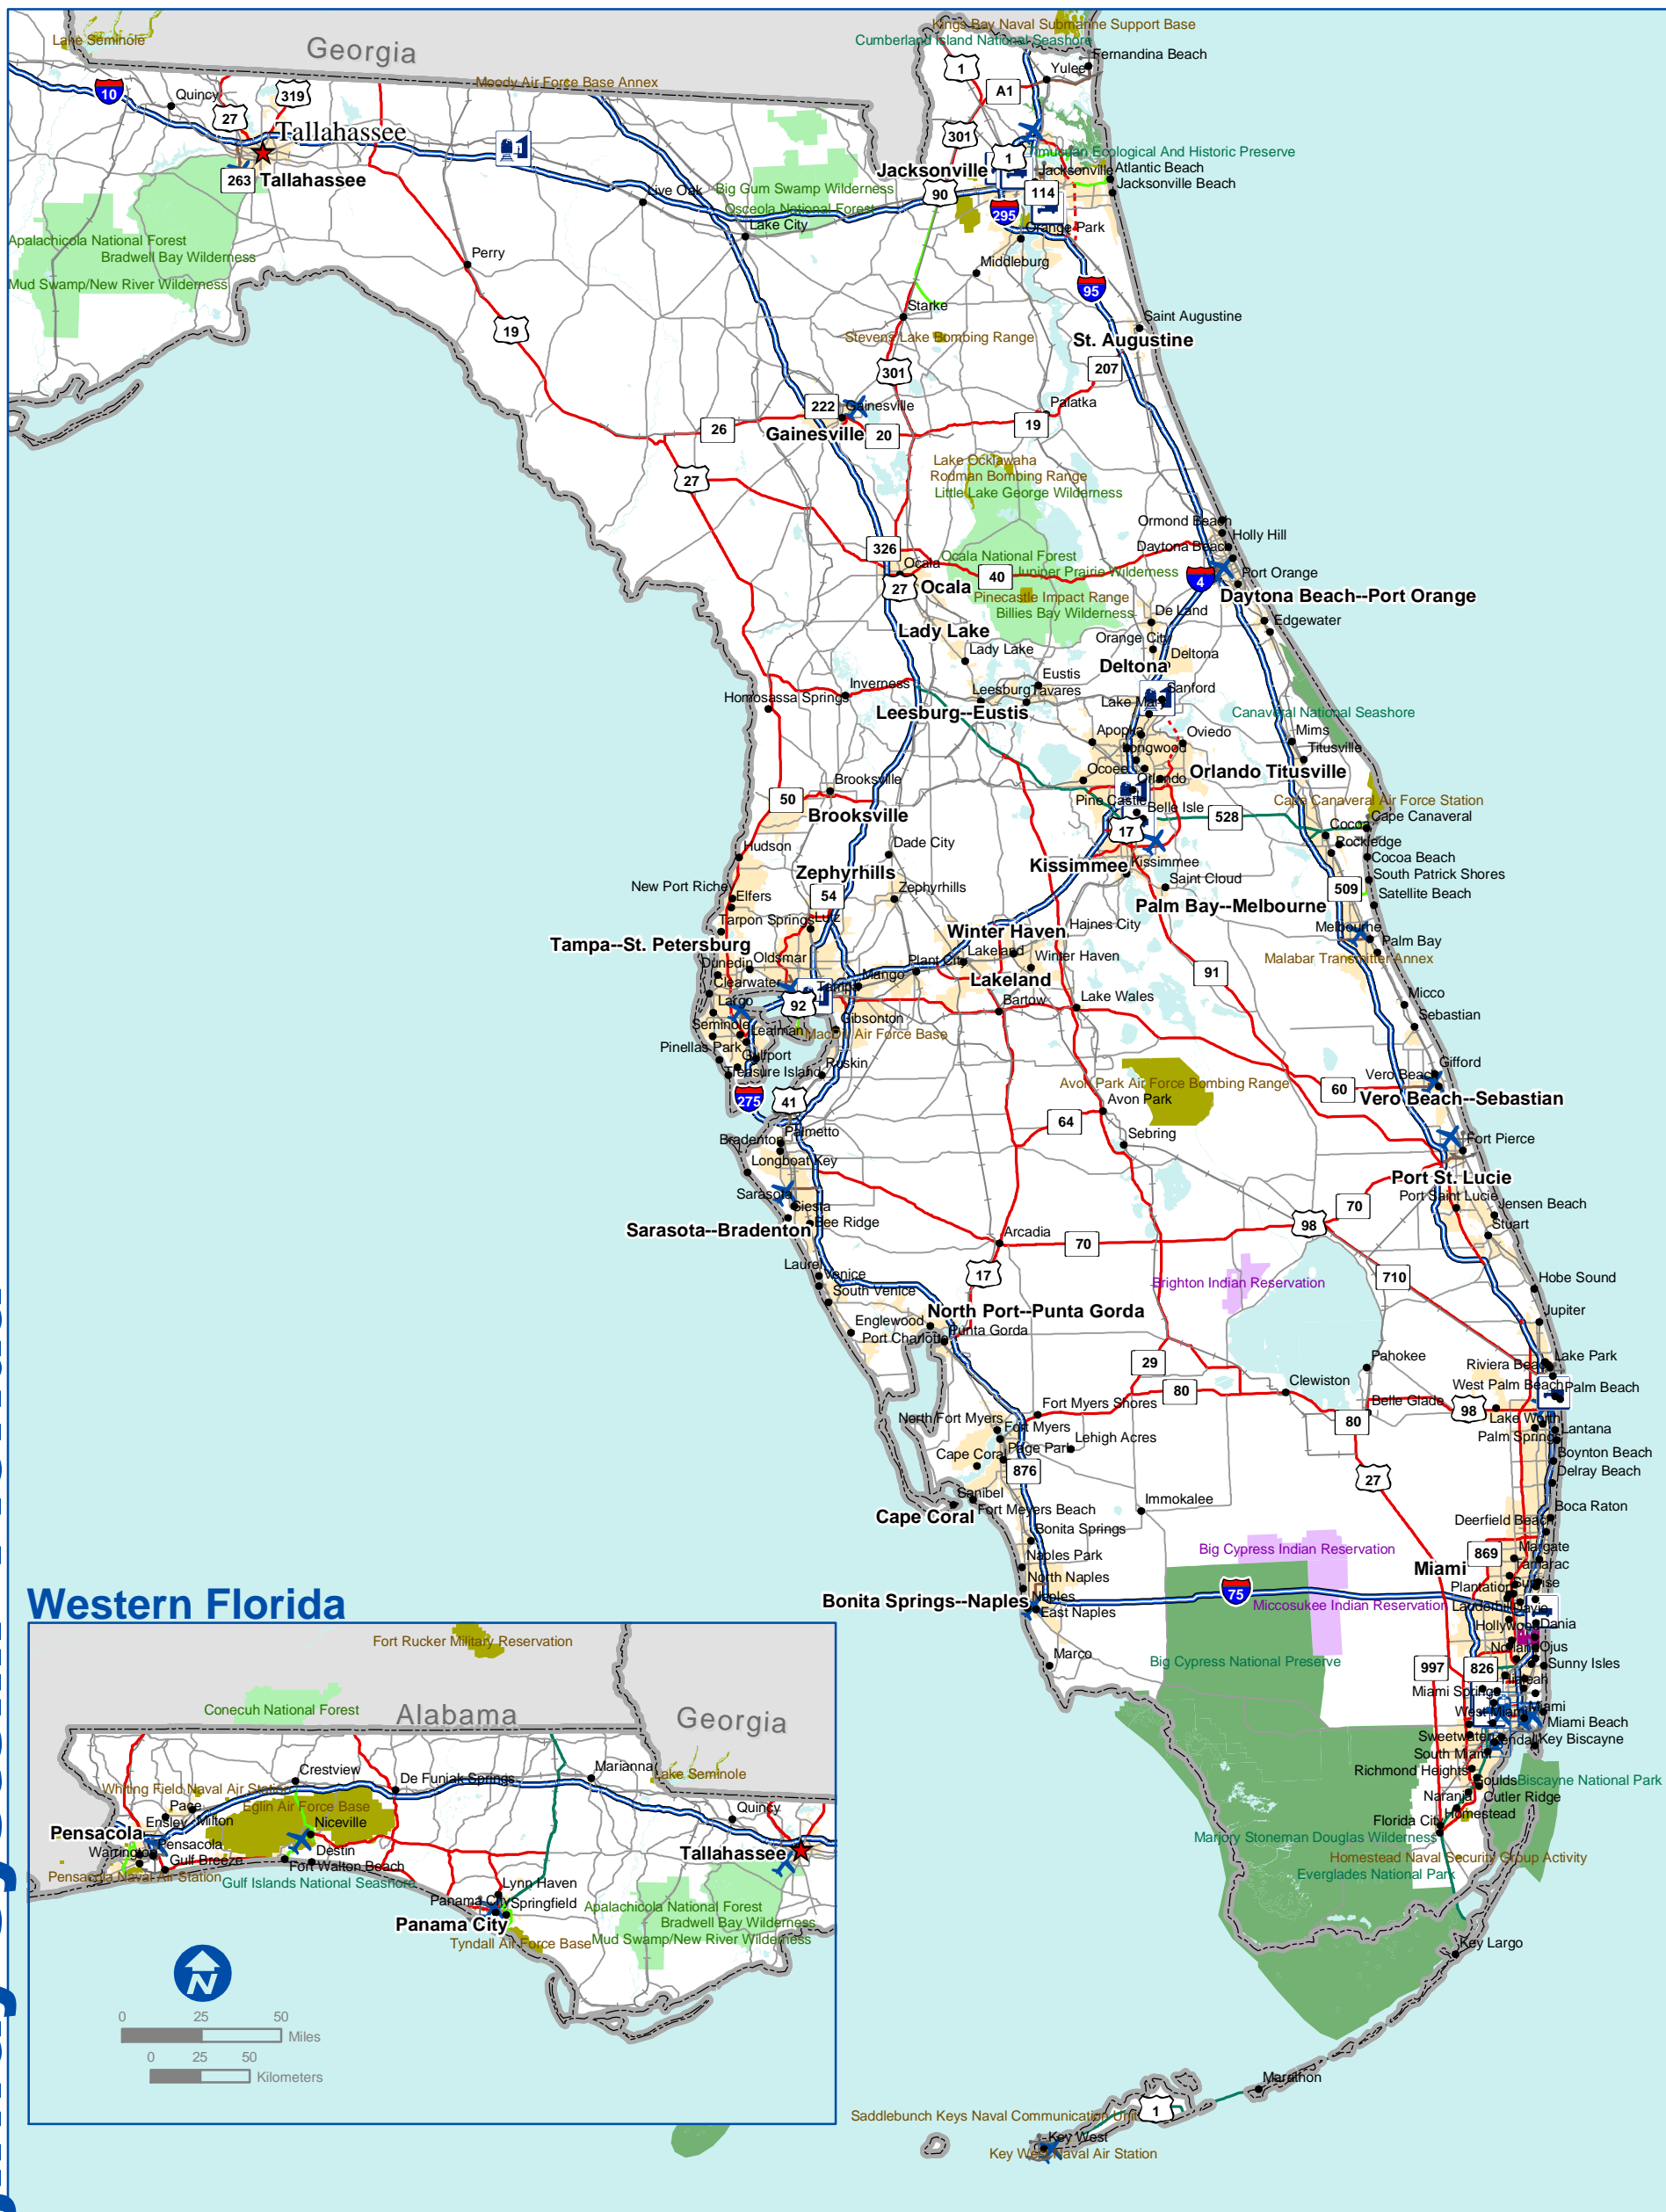

# National Highway System: Florida

U.S. Department of Transportation  
Federal Highway Administration

Eisenhower Interstate System	Census Urbanized Areas	Airport	Multipurpose Passenger Facility
Other NHS Routes	Indian Reservation	Intercity Bus Terminal	Port Terminal
Non-Interstate STRAHNET Route	Department of Defense	Ferry Terminal	Truck/Rail Facility
Major STRAHNET Connector	National Forest	Truck/Pipeline Terminal	AMTRAK Station
Intermodal Connector	National Park Service	North Arrow	Public Transit Station
Unbuilt NHS Routes	Water	0 25 50 Miles	
Other Roads (not on NHS)		0 25 50 Kilometers	
Railroad			