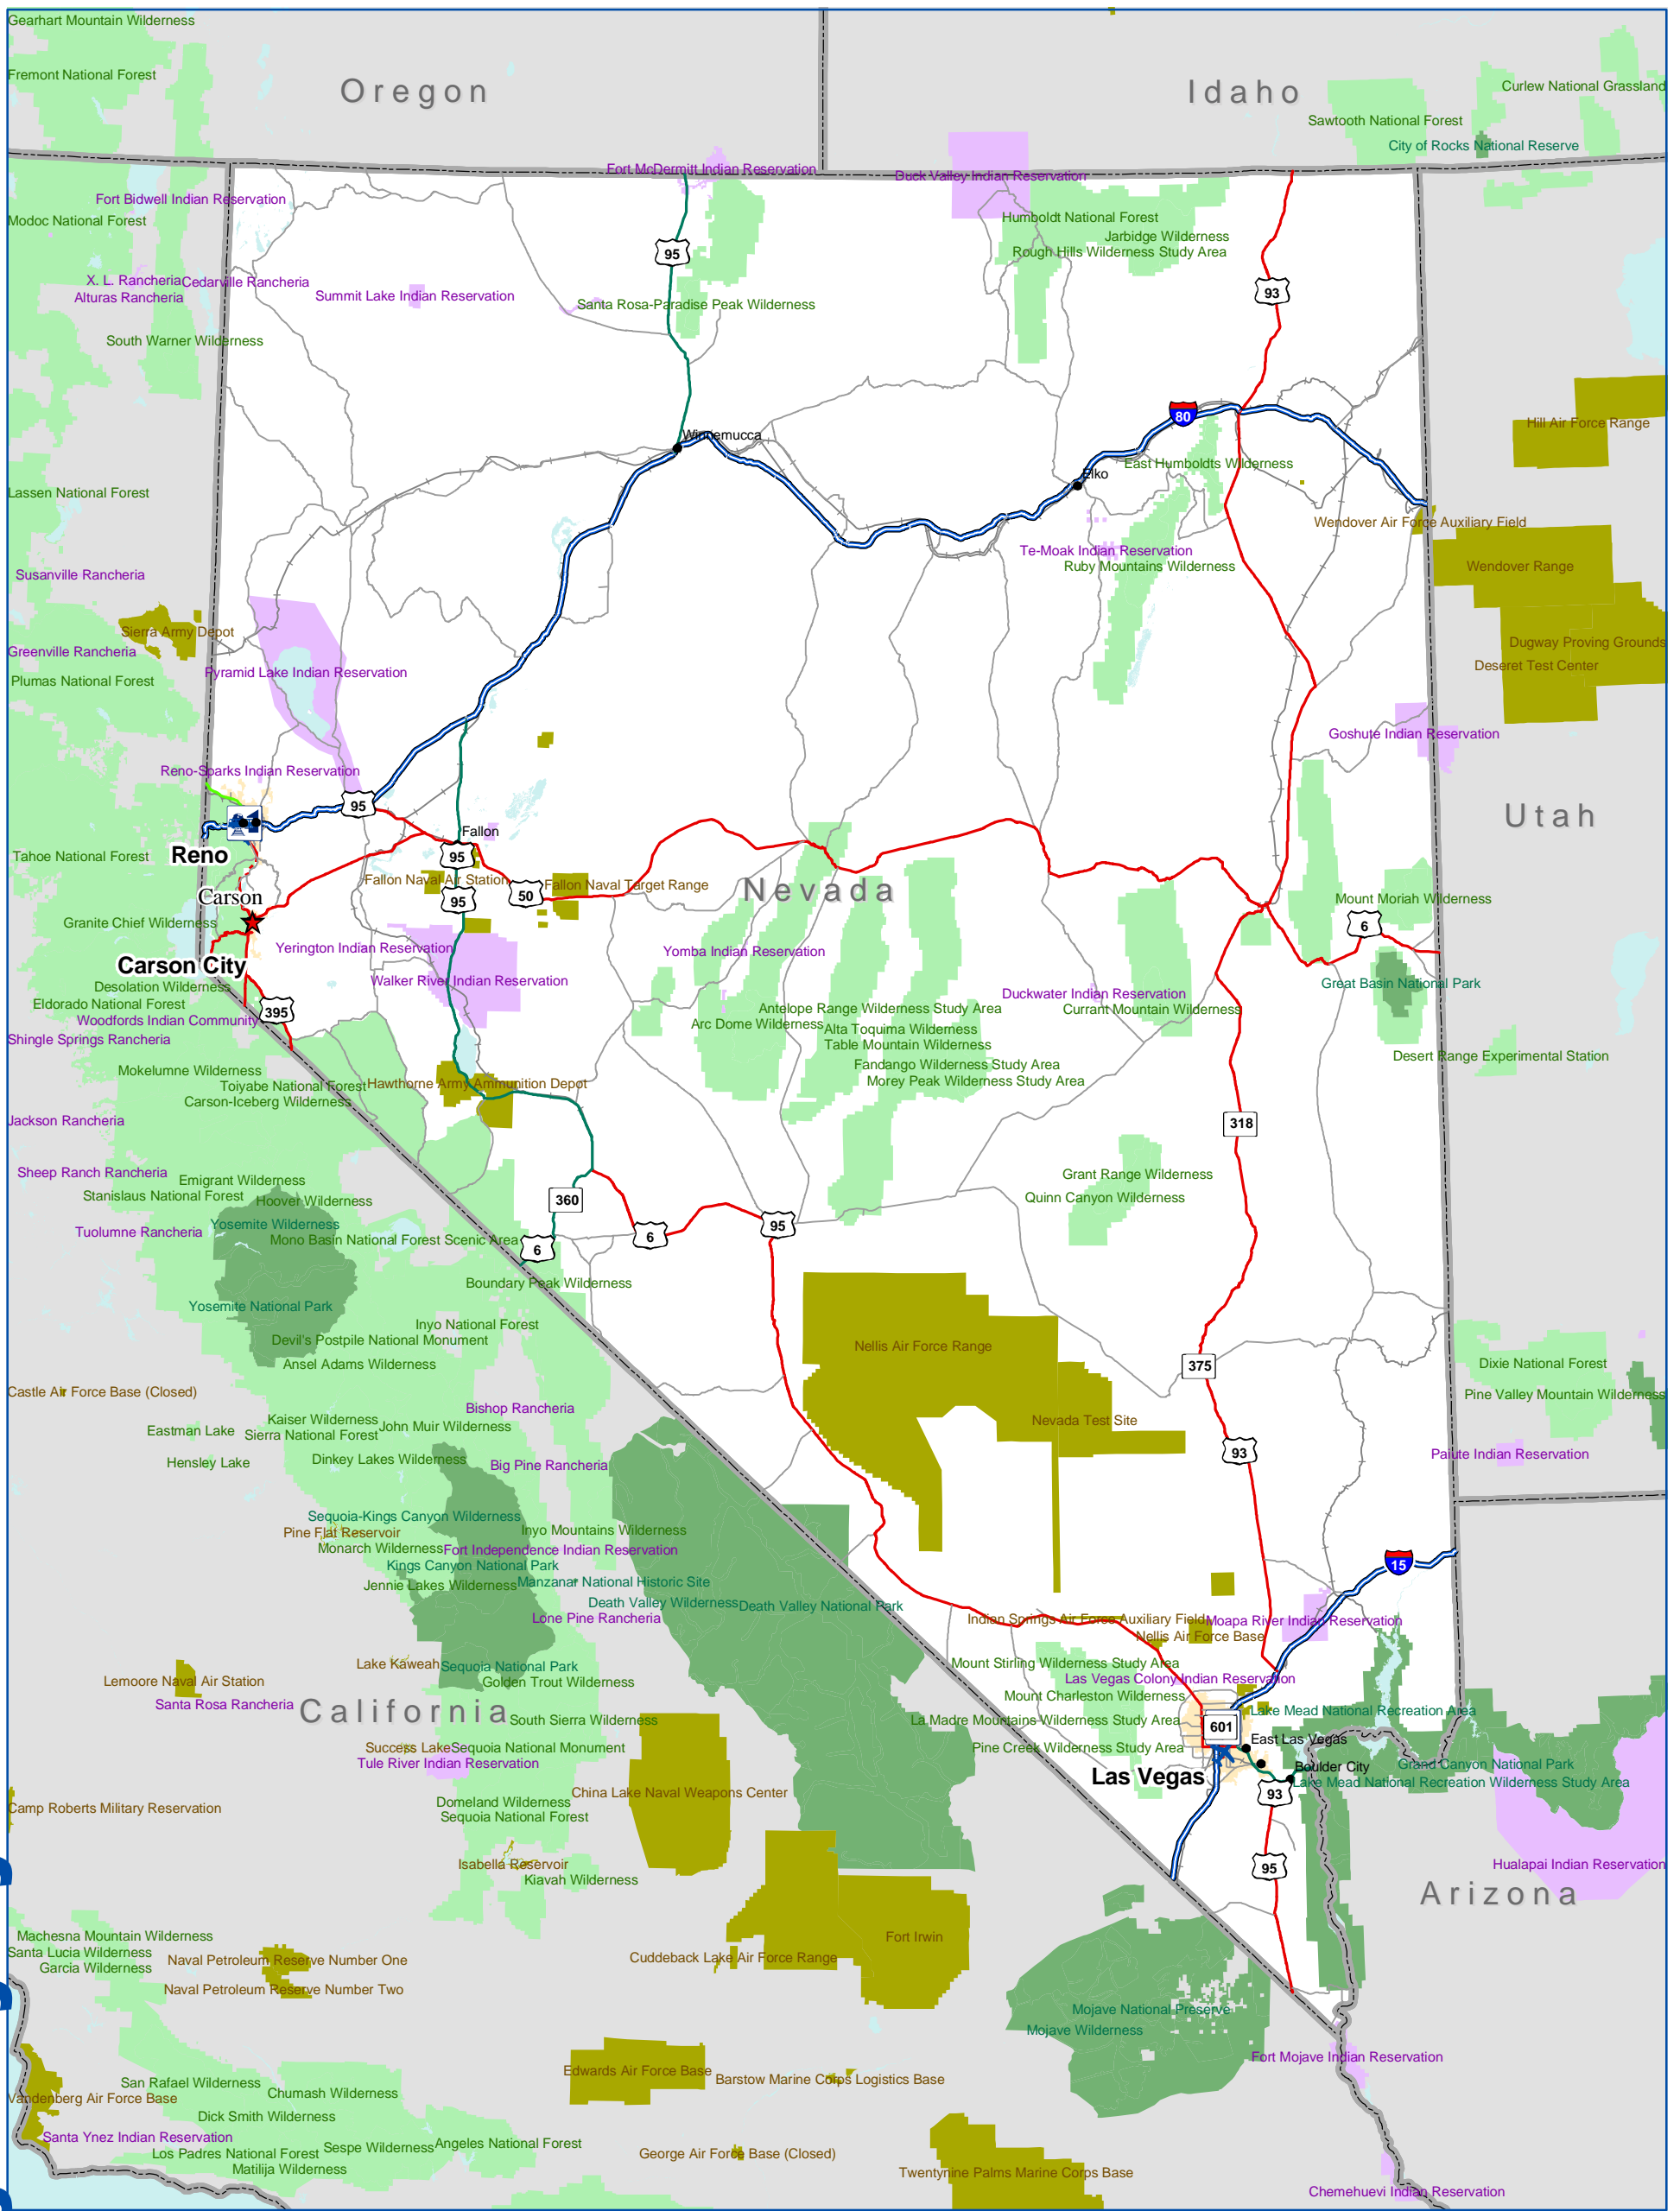

# National Highway System: Nevada

**U.S. Department of Transportation  
Federal Highway Administration**

Eisenhower Interstate System	Census Urbanized Areas	Airport	Multipurpose Passenger Facility
Other NHS Routes	Indian Reservation	Intercity Bus Terminal	Port Terminal
Non-Interstate STRAHNET Route	Department of Defense	Ferry Terminal	Truck/Rail Facility
Major STRAHNET Connector	National Forest	Truck/Pipeline Terminal	AMTRAK Station
Intermodal Connector	National Park Service		Public Transit Station
Unbuilt NHS Routes	Water		
Other Roads (not on NHS)			
Railroad			

0 50 100 Miles  
0 50 100 Kilometers