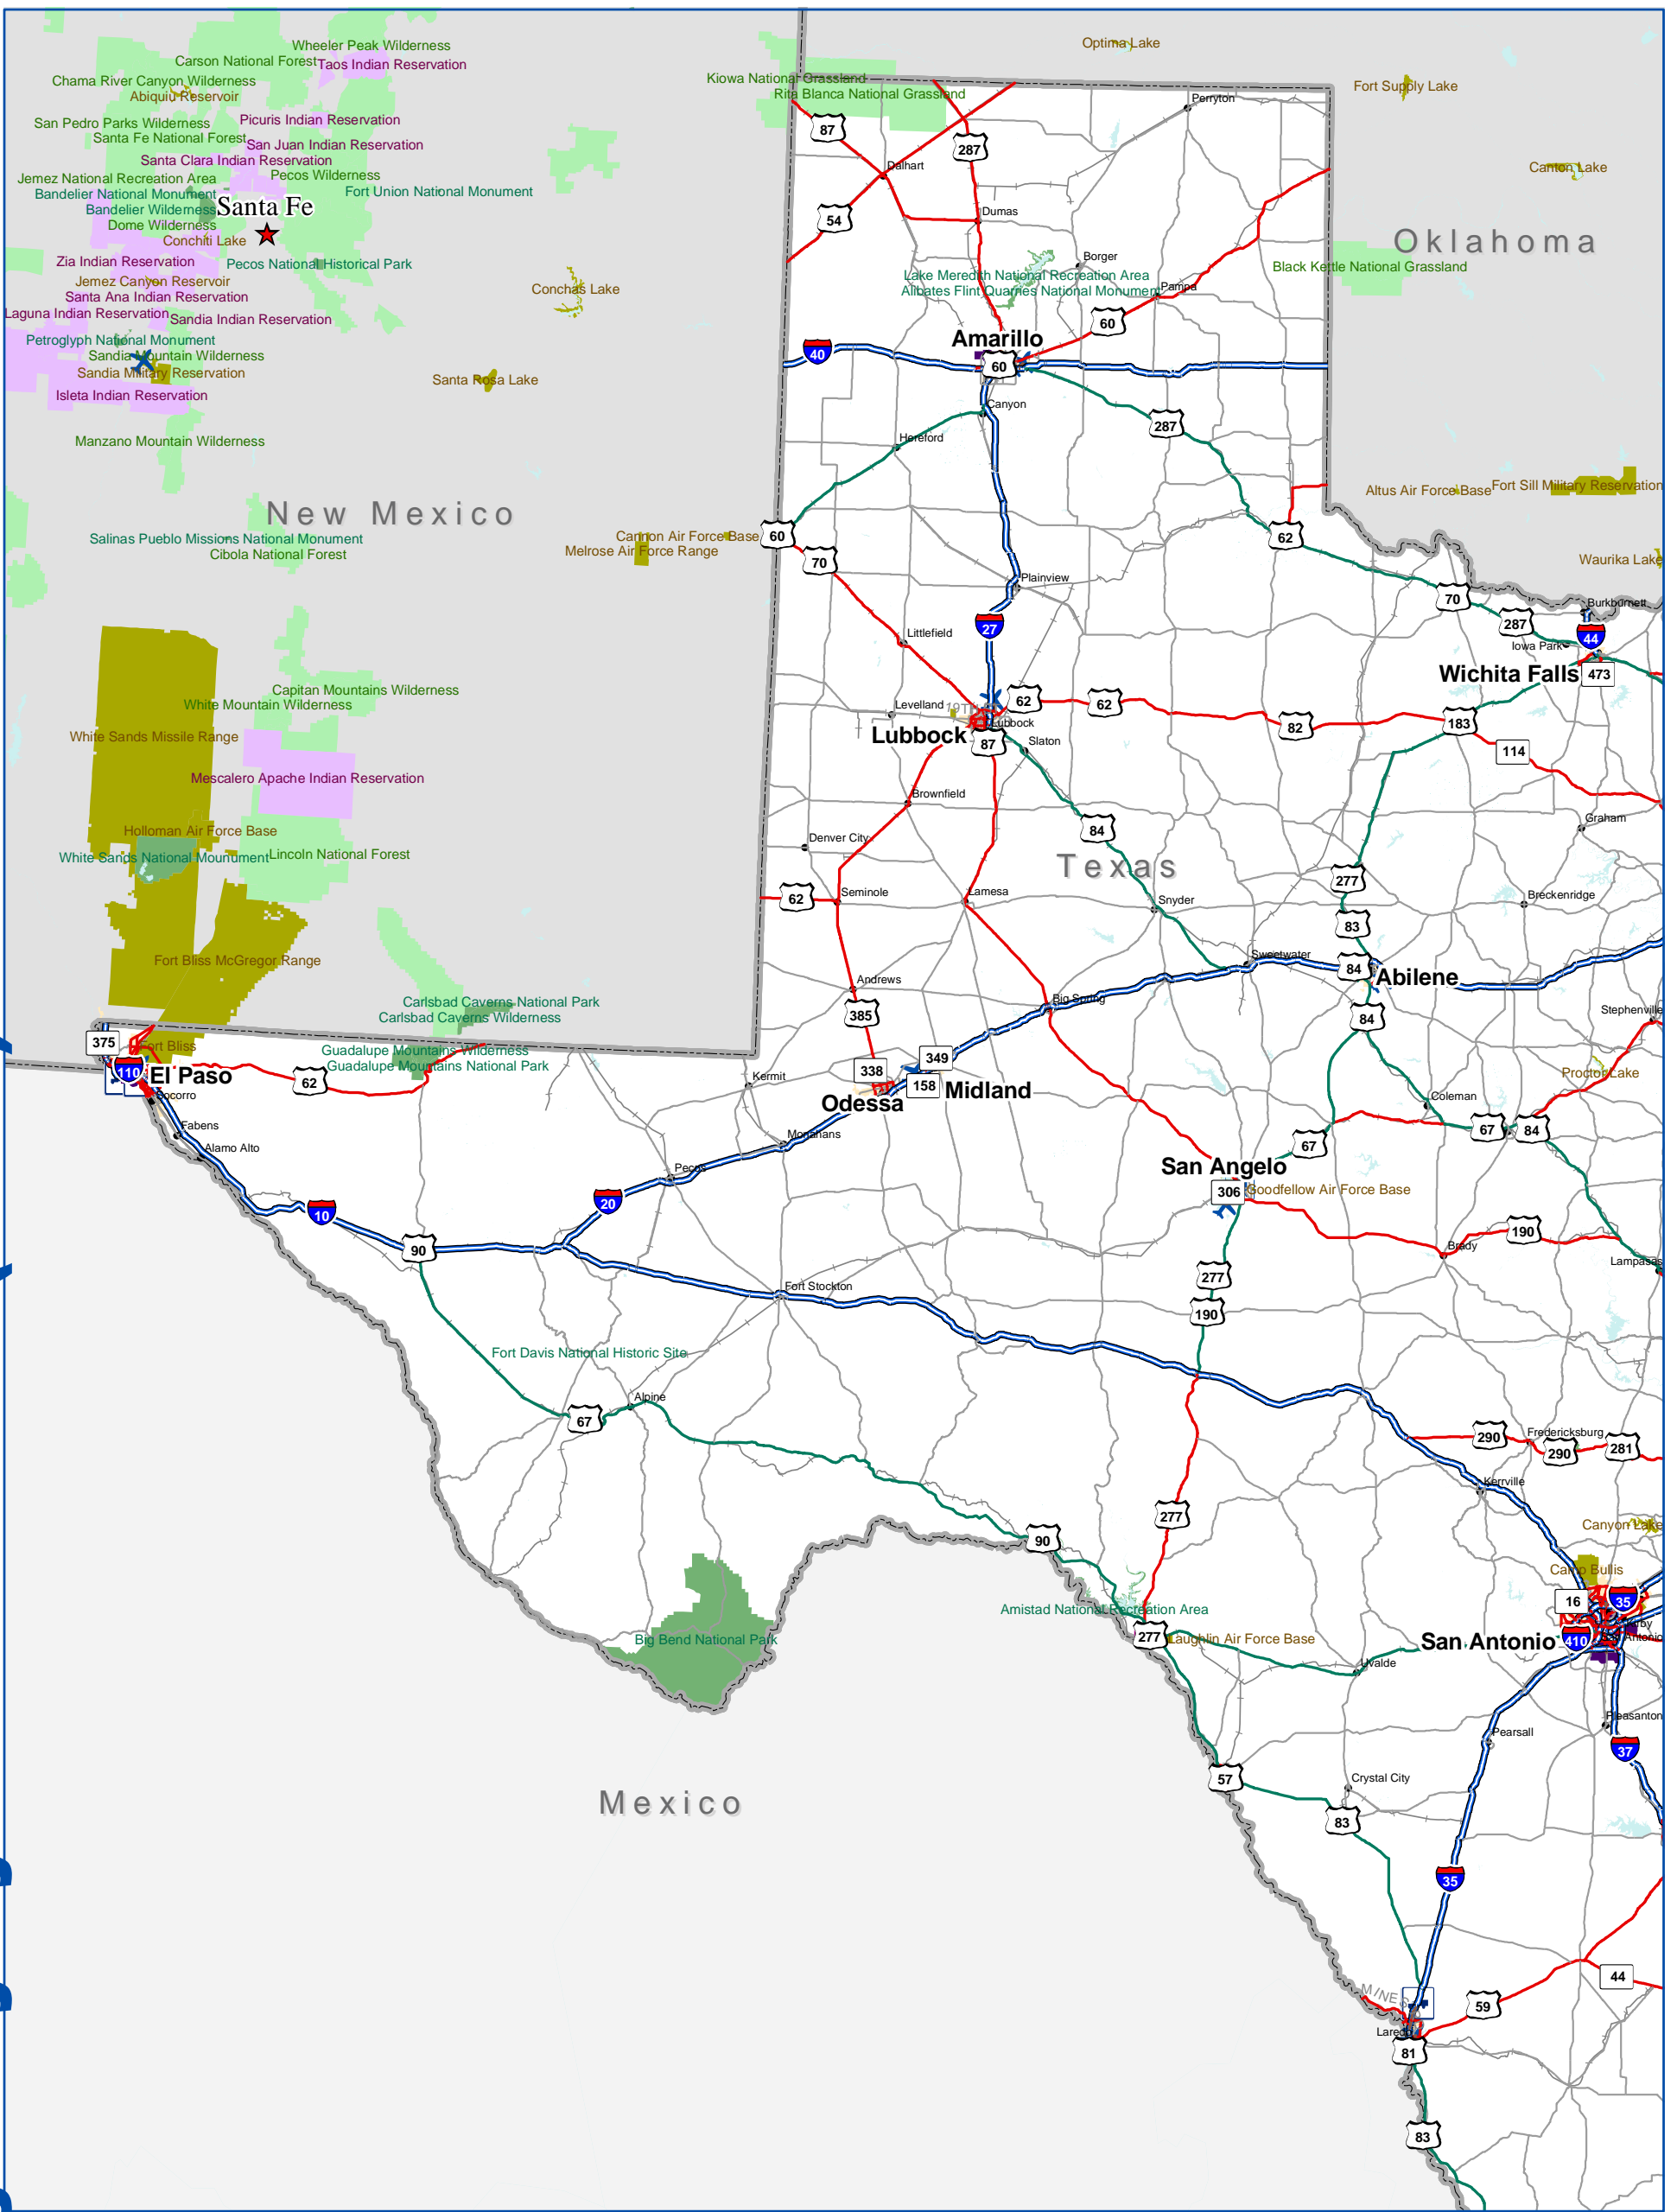

National Highway System: Texas (West)

U.S. Department of Transportation
Federal Highway Administration

	Eisenhower Interstate System		Census Urbanized Areas		Airport		Multipurpose Passenger Facility
	Other NHS Routes		Indian Reservation		Intercity Bus Terminal		Port Terminal
	Non-Interstate STRAHNET Route		Department of Defense		Ferry Terminal		Truck/Rail Facility
	Major STRAHNET Connector		National Forest		Truck/Pipeline Terminal		AMTRAK Station
	Intermodal Connector		National Park Service				Public Transit Station
	Unbuilt NHS Routes		Water	 			
	Other Roads (not on NHS)						
	Railroad						