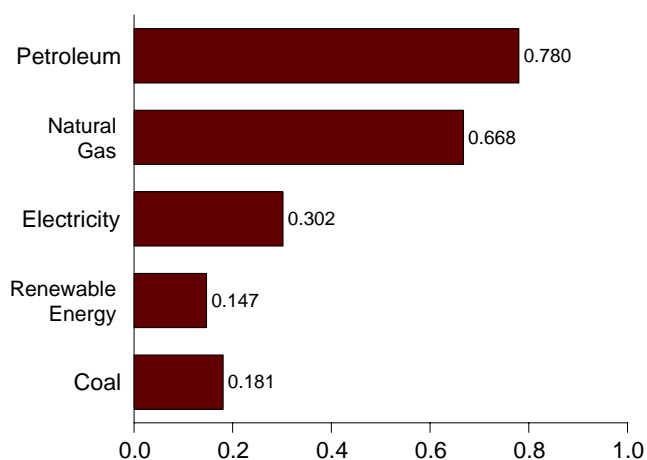

Figure 2.4 Industrial Sector Energy Consumption
(Quadrillion Btu)

By Major Sources, 1973-2003

By Major Sources, Monthly

Total, January-July

By Major Sources, July 2004

Note: Because vertical scales differ, graphs should not be compared.
Web Page: <http://www.eia.doe.gov/emeu/mer/consump.html>.
Source: Table 2.4.