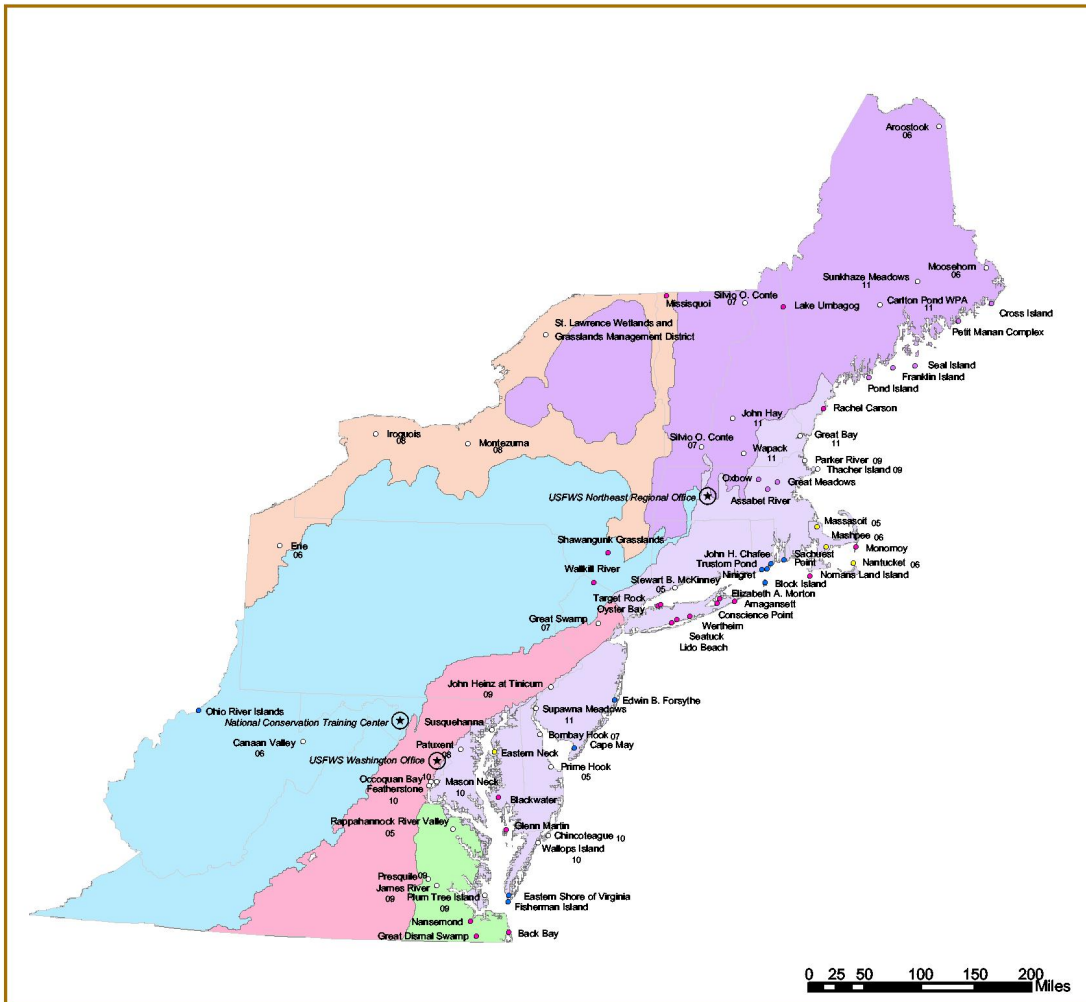

U.S. Fish and Wildlife Service National Wildlife Refuge System Region 5 Refuge Planning Projects - April 2004

Bird Conservation Region

- 13 - Lower Great Lakes/St. Lawrence Plain
- 14 - Atlantic Northern Forest
- 27 - Southeastern Coastal Plain
- 28 - Appalachian Mountains
- 29 - Piedmont
- 30 - New England Mid-Atlantic Coast

National Wildlife Refuge CCP Status

- Completed
- Draft
- Current
- Deferred
- Not started

Compiled by Region 5
Cartography and Spatial
Data Services
Hadley, MA
Data Sources: NABCI, USFWS
April 2004