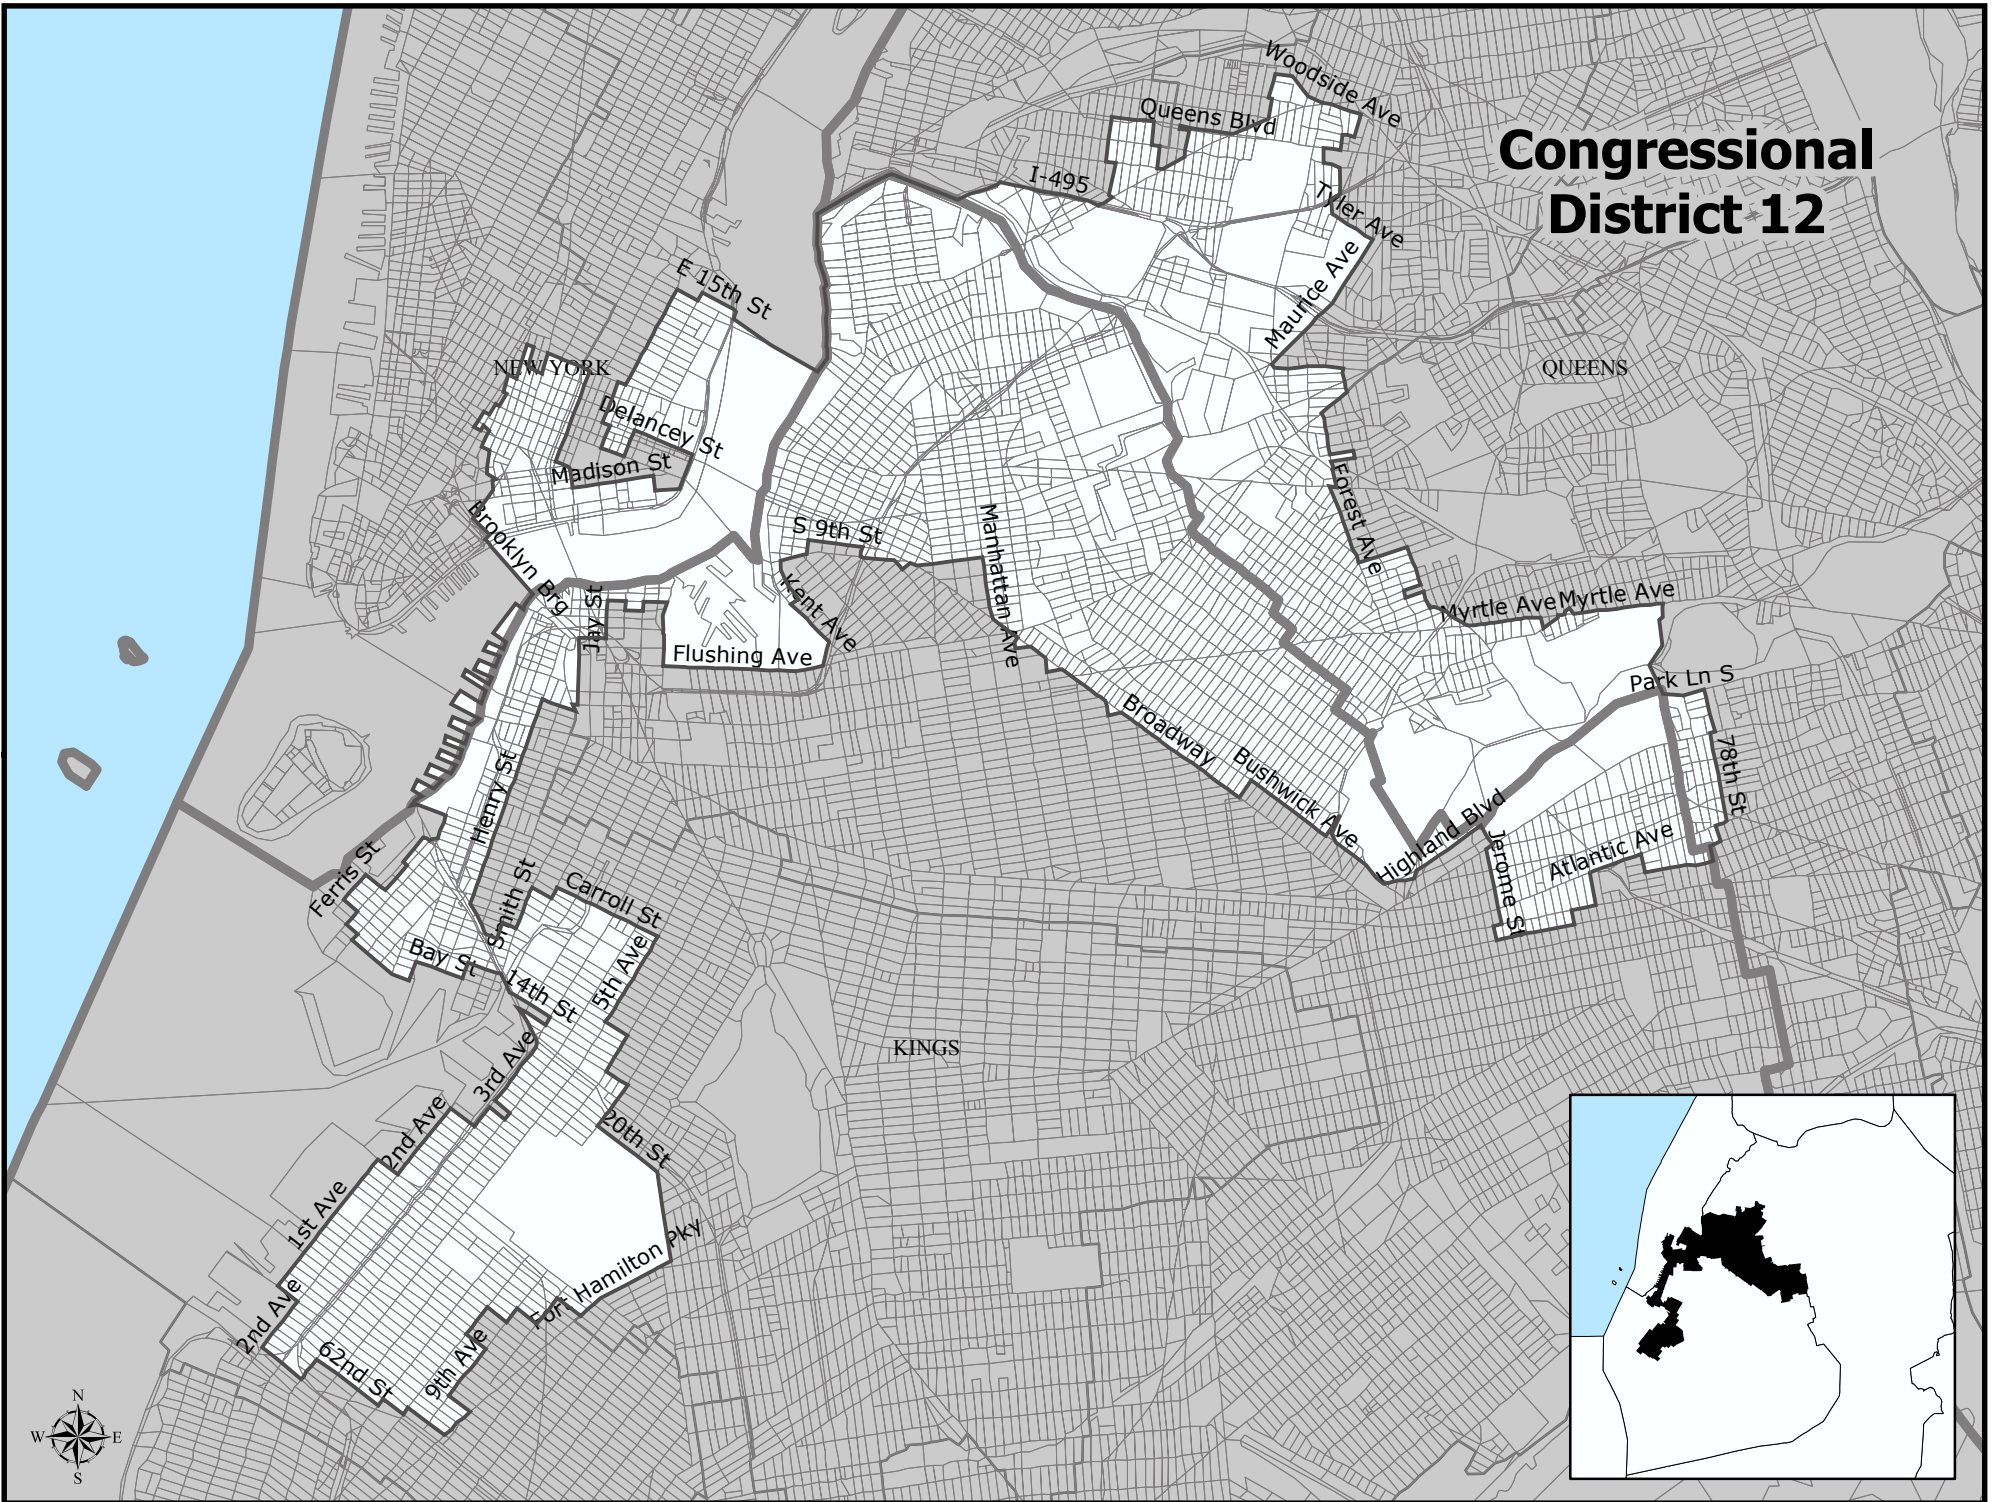

Congressional District 12

Congressional District 12

Total Population : 654,360
Deviation : 0
Dev. Percentage : 0.00

	NH White	NH Black	Hispanic	NH Amer Ind	NH Asian	NH Multi	NH Other
Total	152,442	57,754	317,550	1,382	103,832	16,558	4,842
Total %	23.30	8.83	48.53	0.21	15.87	2.53	0.74
Total18+	130,721	39,622	217,271	830	82,263	12,418	3,234
Total18%	26.88	8.15	44.67	0.17	16.91	2.55	0.66