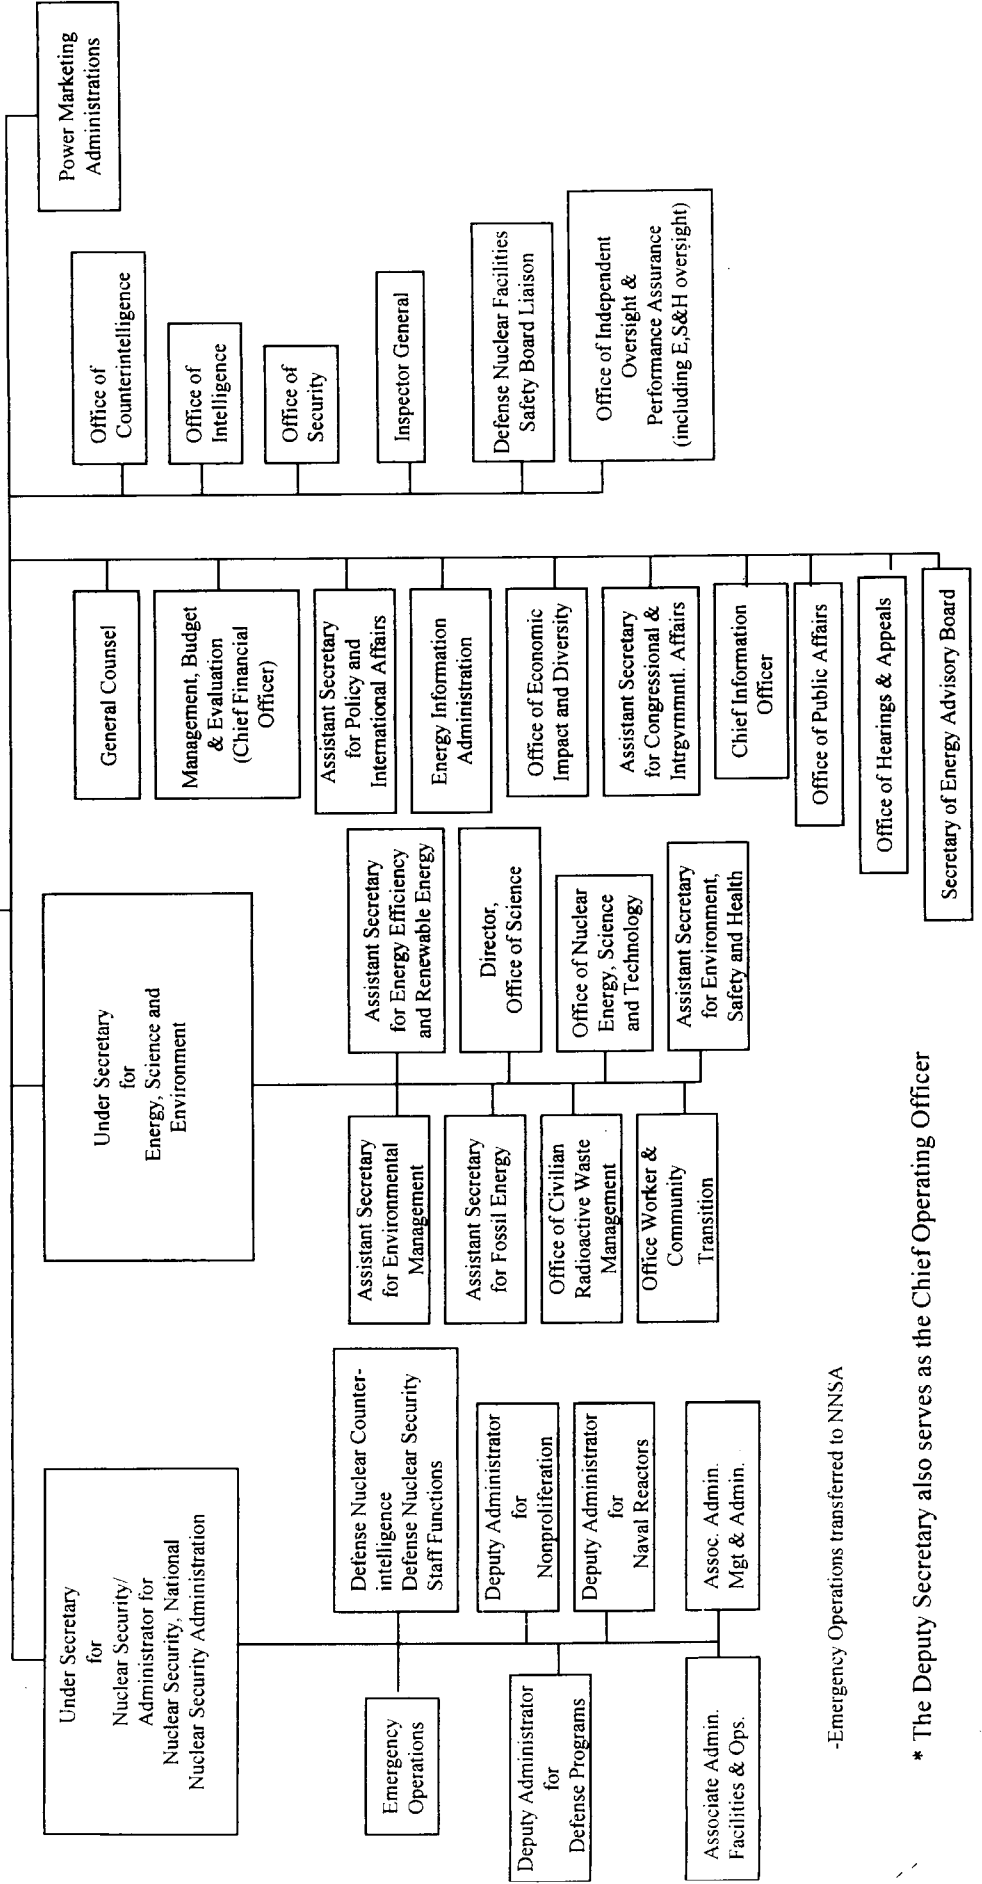

DEPARTMENT OF ENERGY

Attachment 2

Secretary
Chief of Staff
Deputy Secretary*

Federal Energy
Regulatory
Commission

-Emergency Operations transferred to NNSA

* The Deputy Secretary also serves as the Chief Operating Officer