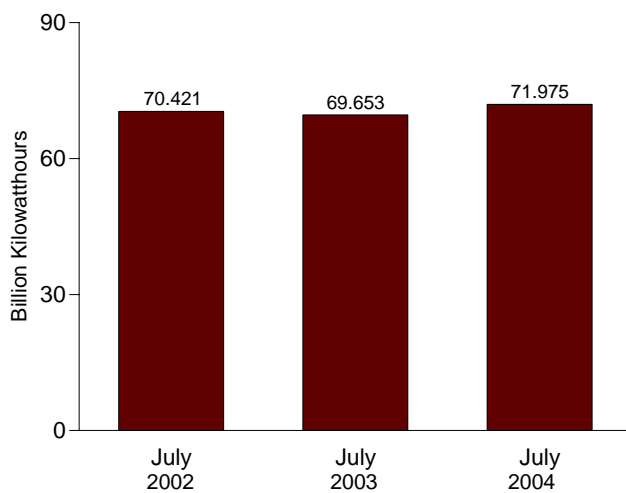

Figure 8.1 Nuclear Energy Overview

Operable Units, End of Year, 1973-2003

Electricity Net Generation, 1973-2003

Nuclear Share of Electricity Net Generation, 1973-2003

Nuclear Electricity Net Generation

Capacity Factor, Monthly