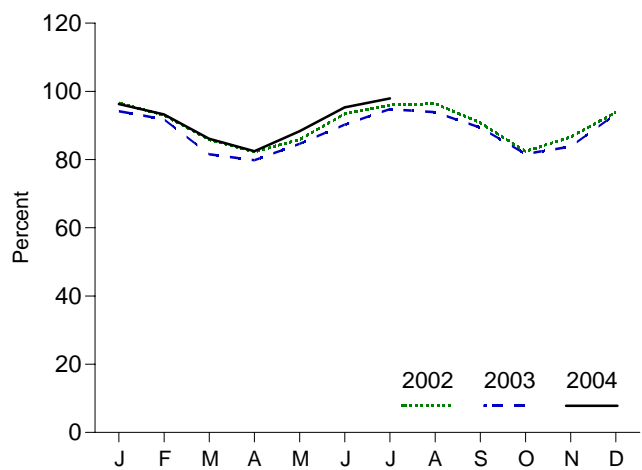

Figure 8.1 Nuclear Energy Overview

Operable Units, End of Year, 1973-2003

Electricity Net Generation, 1973-2003

Nuclear Share of Electricity Net Generation, 1973-2003

Nuclear Electricity Net Generation

Capacity Factor, Monthly