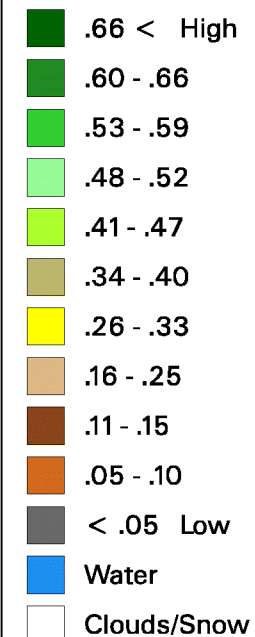

Conterminous U.S. Vegetation Condition - 2004

Period 40 (9/23 - 10/6)

No Water Vapor Correction Applied

Vegetation Index

Agricultural Statistics Districts

1:15,000,000

Original Imagery: NOAA-17 AVHRR
 Resolution: 1 Kilometer
 Composite Imagery: USGS EROS Data Center
 Questions or Comments Call (703)235-5218

For Additional Images Please See:
<http://www.nass.usda.gov/research>

0 100 200 300 400 500 Miles