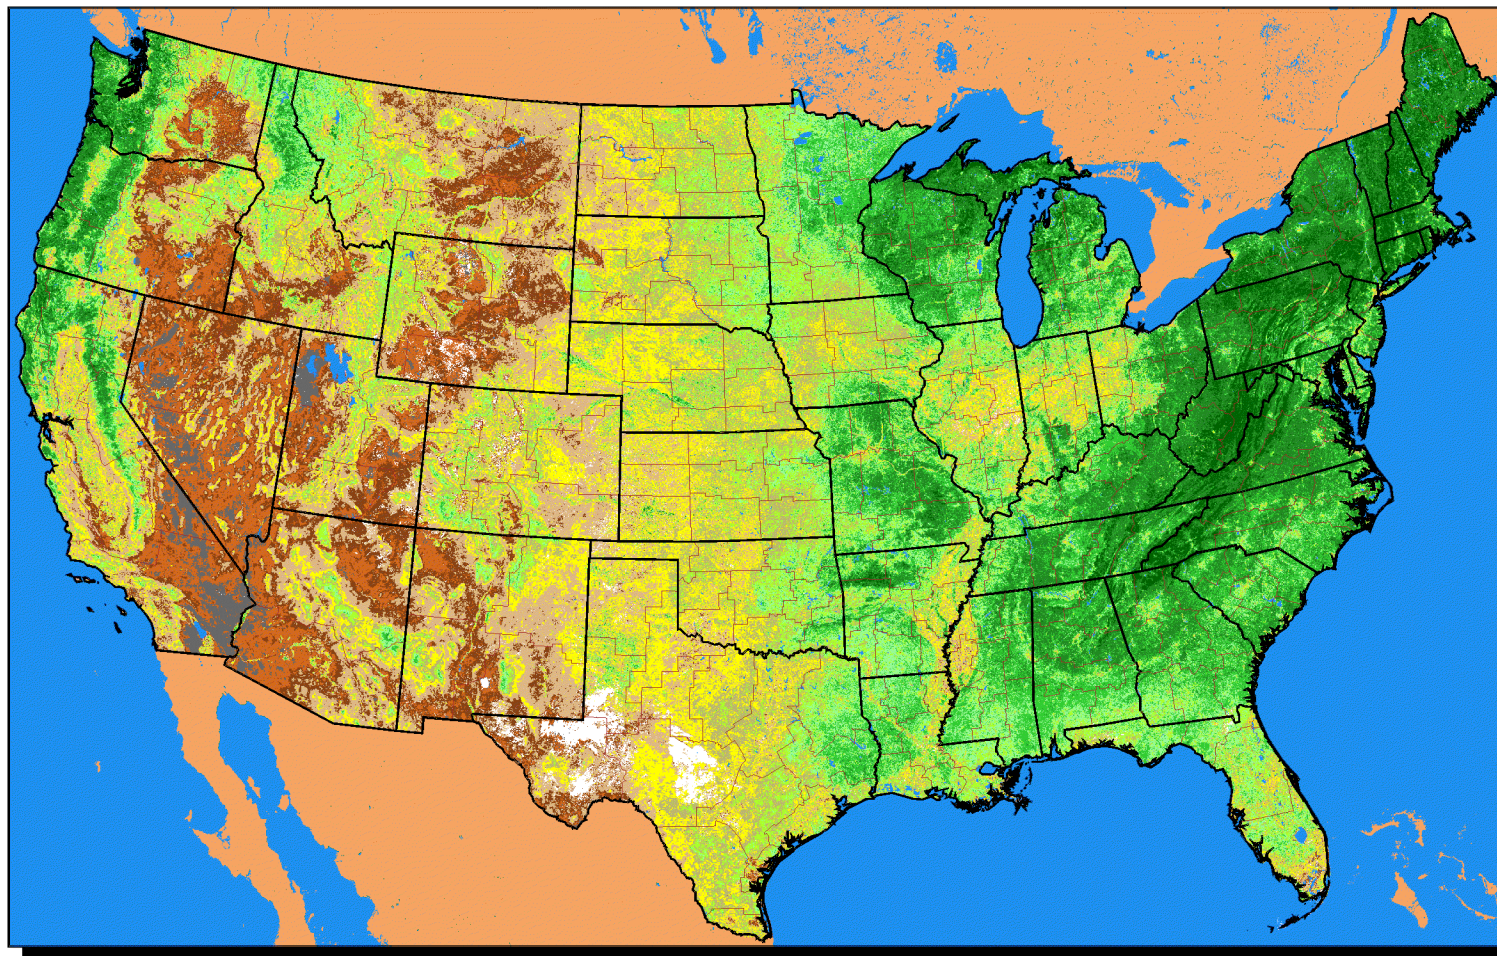

Conterminous U.S. Vegetation Condition - 2004

Period 40 (9/23 - 10/6)

No Water Vapor Correction Applied

Vegetation Index

Agricultural Statistics Districts

1:15,000,000

Original Imagery: NOAA-17 AVHRR
 Resolution: 1 Kilometer
 Composite Imagery: USGS EROS Data Center
 Questions or Comments Call (703)235-5218

For Additional Images Please See:
<http://www.nass.usda.gov/research>

0 100 200 300 400 500 Miles