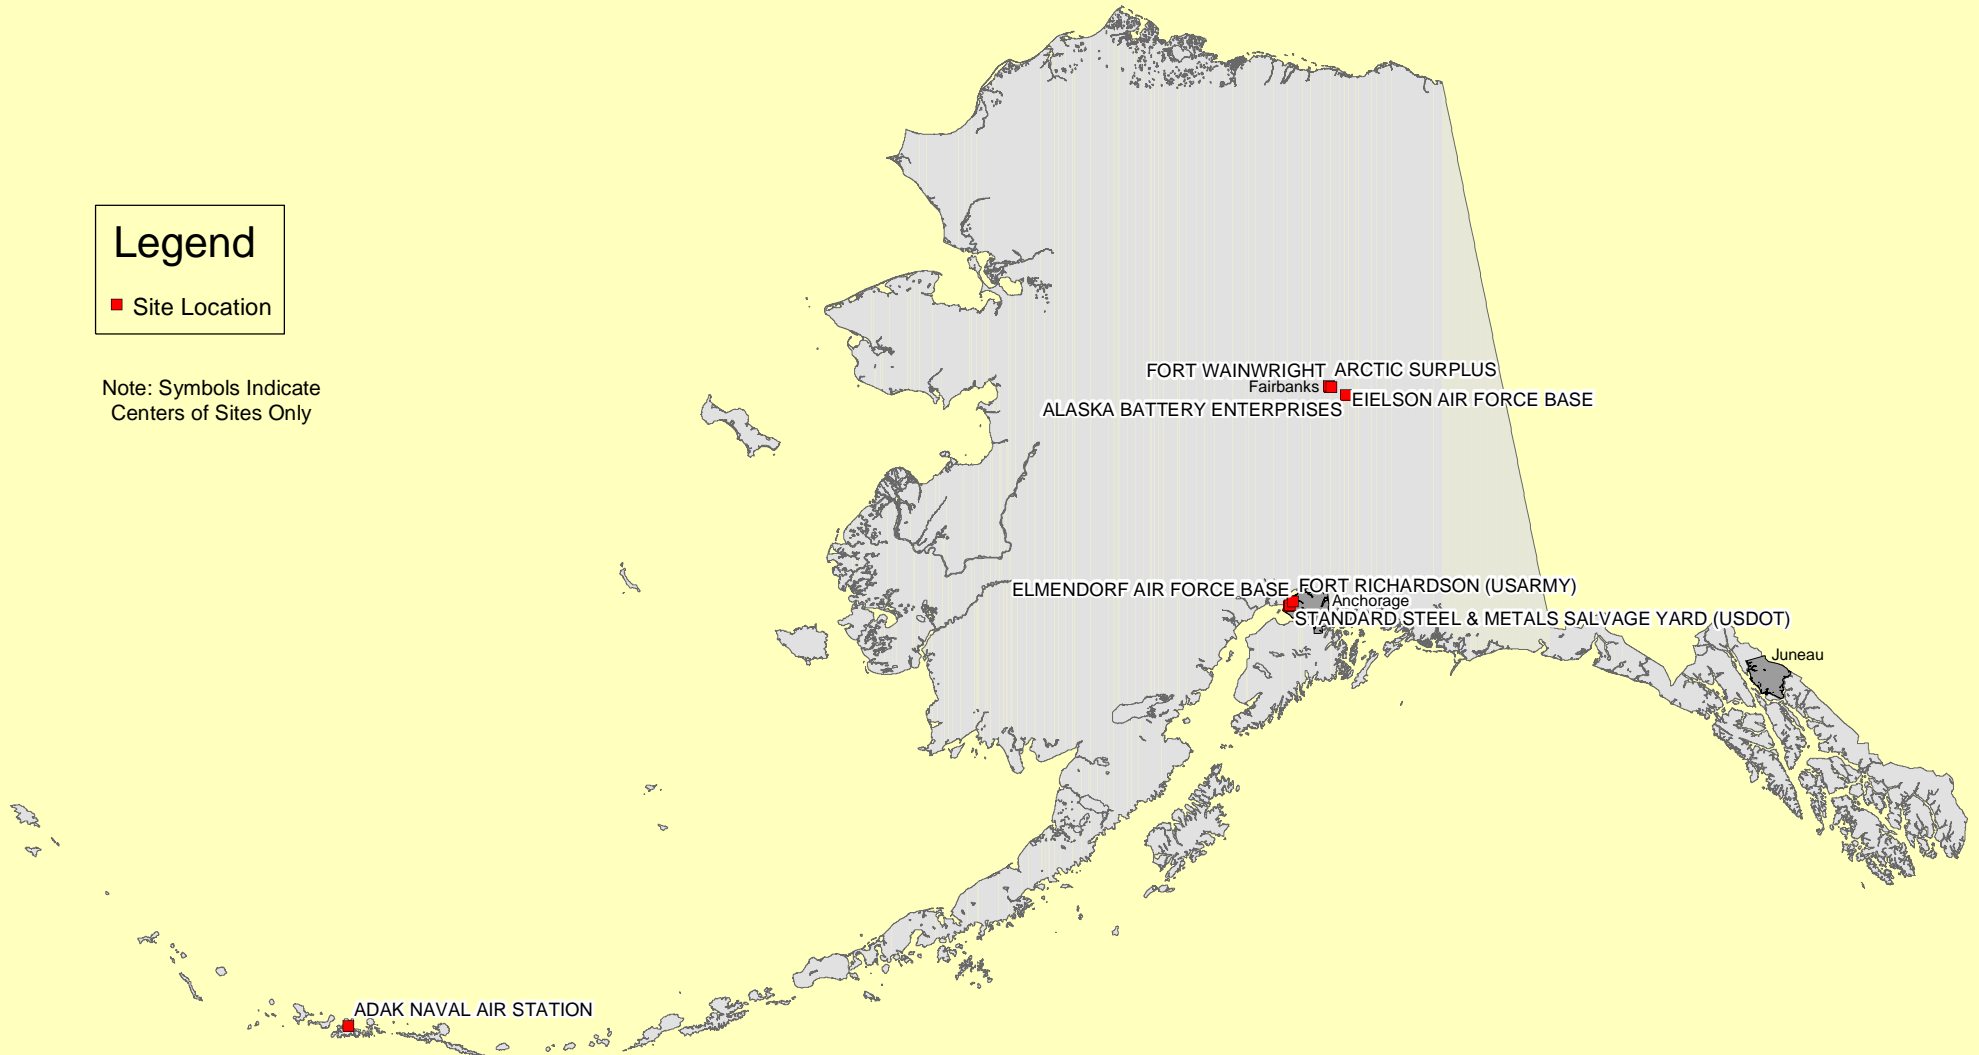

NPL Sites by Congressional District

US EPA Region 10 - State of Alaska

Legend

- Site Location

Note: Symbols Indicate Centers of Sites Only

April 2000