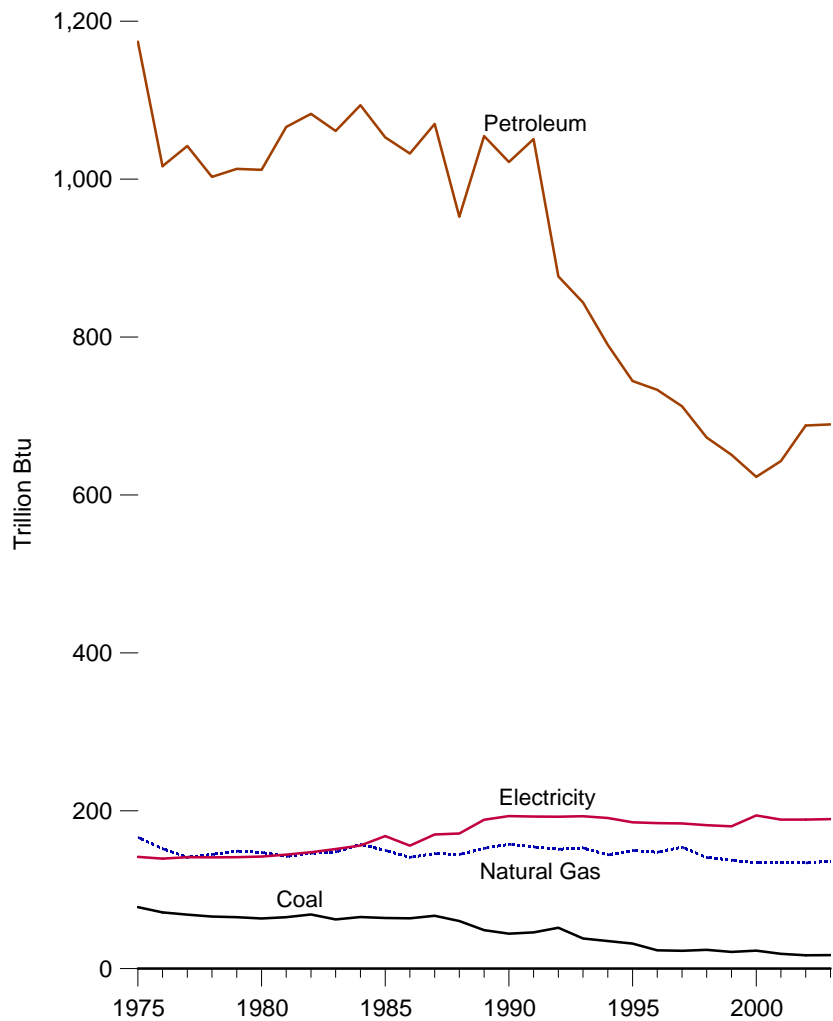

**Figure 1.12 U.S. Government Energy Consumption by Source, Fiscal Years 1975-2003**

**By Major Energy Source**

**By Petroleum Product**

Notes: • The U.S. Government's fiscal year was October 1 through September 30, except in 1975 and 1976 when it was July 1 through June 30. • Because vertical scales differ, graphs should not be compared.