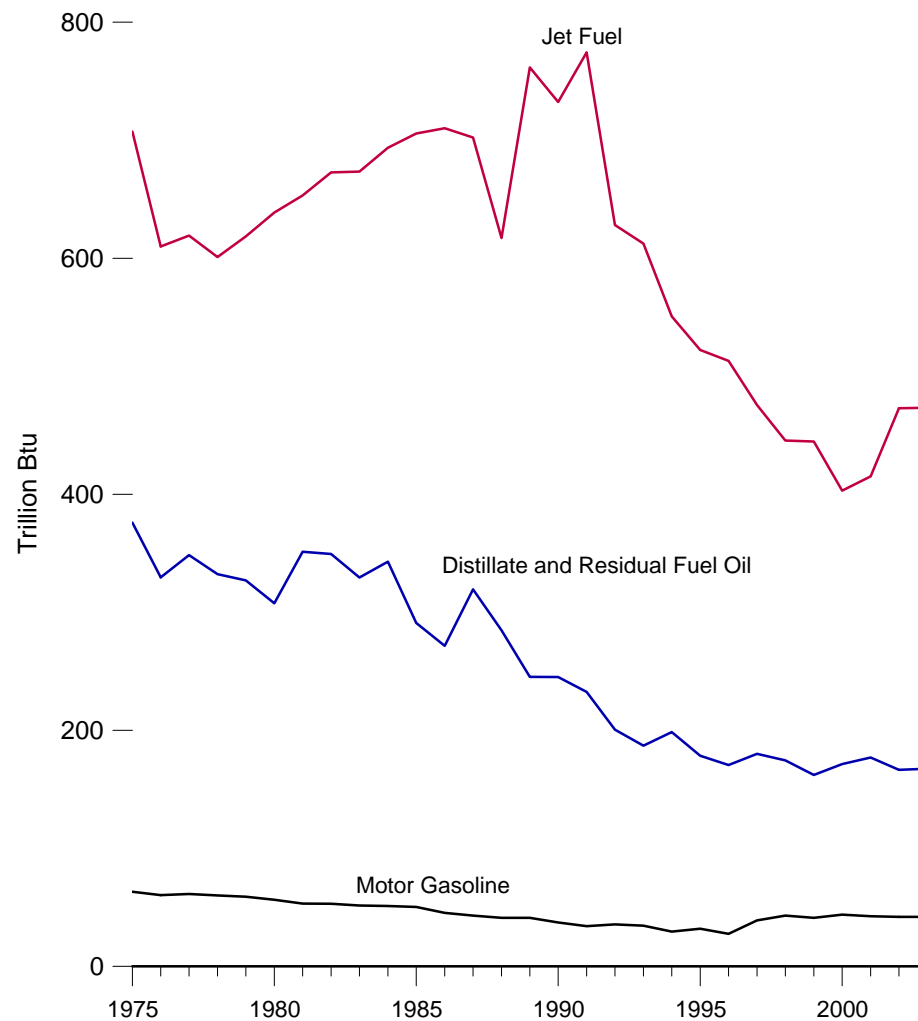

**Figure 1.12 U.S. Government Energy Consumption by Source, Fiscal Years 1975-2003**

**By Major Energy Source**

**By Petroleum Product**

Notes: • The U.S. Government's fiscal year was October 1 through September 30, except in 1975 and 1976 when it was July 1 through June 30. • Because vertical scales differ, graphs should not be compared.