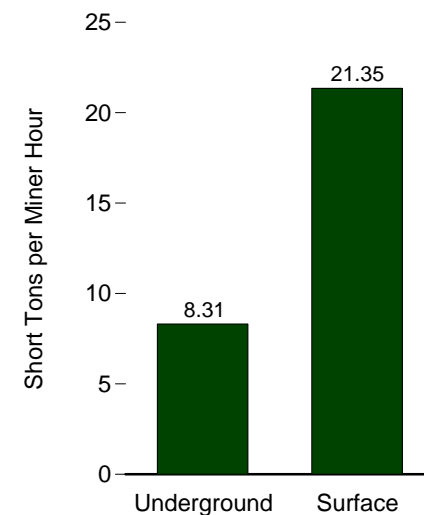

**Figure 7.6 Coal Mining Productivity**

**Total, 1949-2003**

**Mining Methods, 2003**

**Location, 2003**

**Mining Method,<sup>1</sup> 1949-2003**

**East of the Mississippi, 2003**

**West of the Mississippi, 2003**

<sup>1</sup> For 1979 forward, includes all coal; prior to 1979, excludes anthracite.  
 Notes: • Beginning in 2001, surface mining includes a small amount of refuse recovery.

• Because vertical scales differ, graphs should not be compared.  
 Source: Table 7.6.