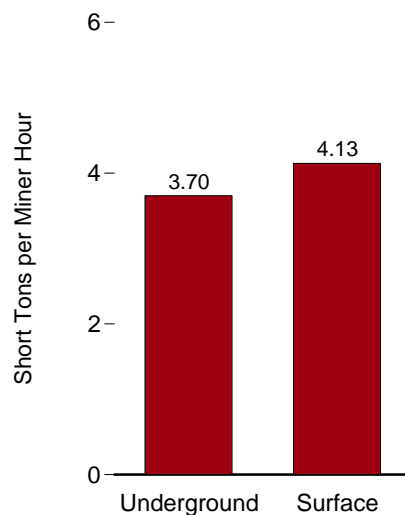

**Figure 7.6 Coal Mining Productivity**

**Total, 1949-2003**

**Mining Methods, 2003**

**Location, 2003**

**Mining Method,<sup>1</sup> 1949-2003**

**East of the Mississippi, 2003**

**West of the Mississippi, 2003**

<sup>1</sup> For 1979 forward, includes all coal; prior to 1979, excludes anthracite.  
 Notes: • Beginning in 2001, surface mining includes a small amount of refuse recovery.

• Because vertical scales differ, graphs should not be compared.  
 Source: Table 7.6.