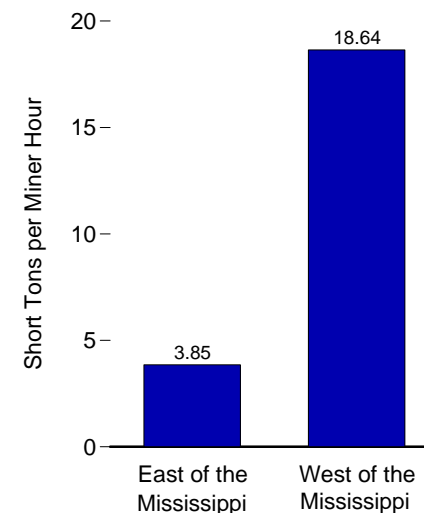

**Figure 7.6 Coal Mining Productivity**

**Total, 1949-2003**

**Mining Methods, 2003**

**Location, 2003**

**Mining Method,<sup>1</sup> 1949-2003**

**East of the Mississippi, 2003**

**West of the Mississippi, 2003**

<sup>1</sup> For 1979 forward, includes all coal; prior to 1979, excludes anthracite.  
 Notes: • Beginning in 2001, surface mining includes a small amount of refuse recovery.

• Because vertical scales differ, graphs should not be compared.  
 Source: Table 7.6.