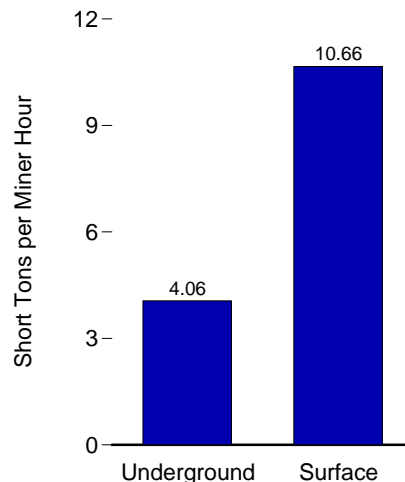

**Figure 7.6 Coal Mining Productivity**

**Total, 1949-2003**

**Mining Methods, 2003**

**Location, 2003**

**Mining Method,<sup>1</sup> 1949-2003**

**East of the Mississippi, 2003**

**West of the Mississippi, 2003**

<sup>1</sup> For 1979 forward, includes all coal; prior to 1979, excludes anthracite.  
 Notes: • Beginning in 2001, surface mining includes a small amount of refuse recovery.

• Because vertical scales differ, graphs should not be compared.  
 Source: Table 7.6.