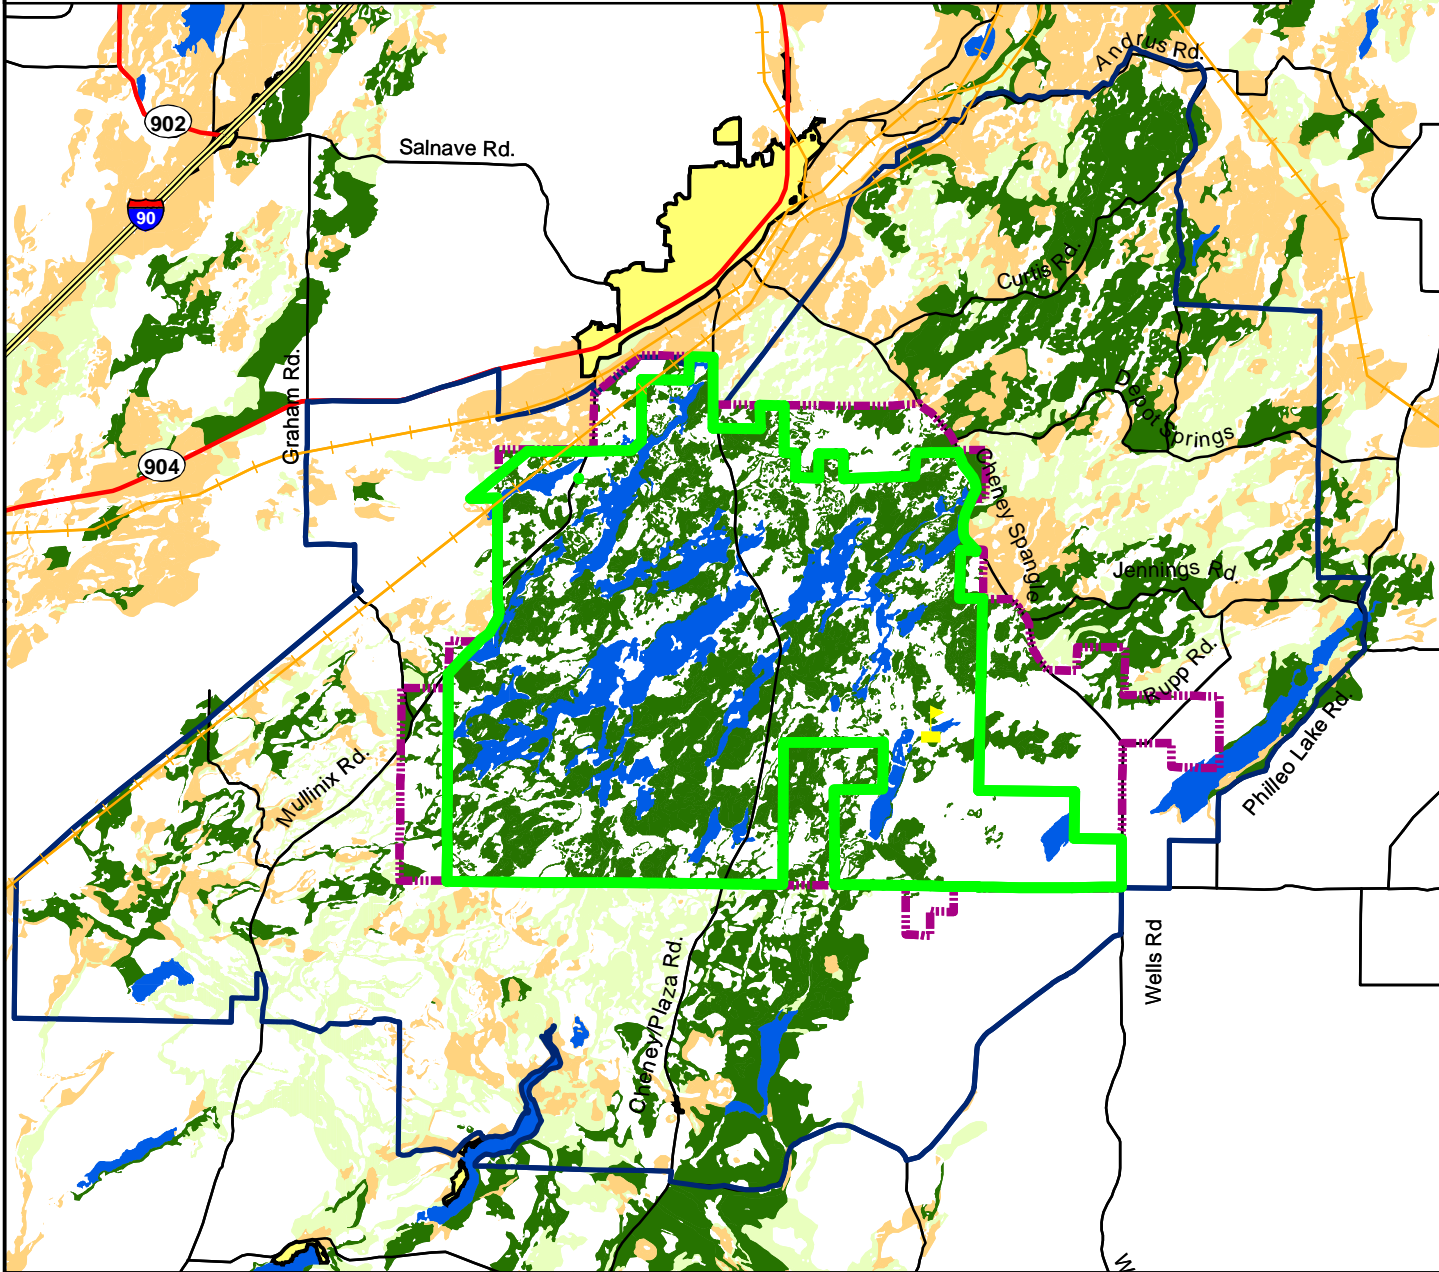

Map 12. Ponderosa Pine Forest Habitat within Refuge Vicinity

LEGEND

- High quality forest habitat
- Moderate quality forest habitat
- Poor quality forest habitat
- Refuge Fee Title Ownership
- Existing Approved acquisition boundary
- Study Area
- Refuge headquarters
- City of Cheney
- County roads
- Railways
- Deeper lakes

* Area within which the U.S. Fish and Wildlife Service is currently authorized to acquire additional lands from willing sellers.

1:127,991