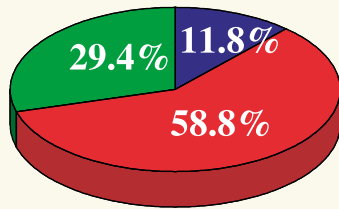

**Long-term Cleanup
Progress in Idaho**