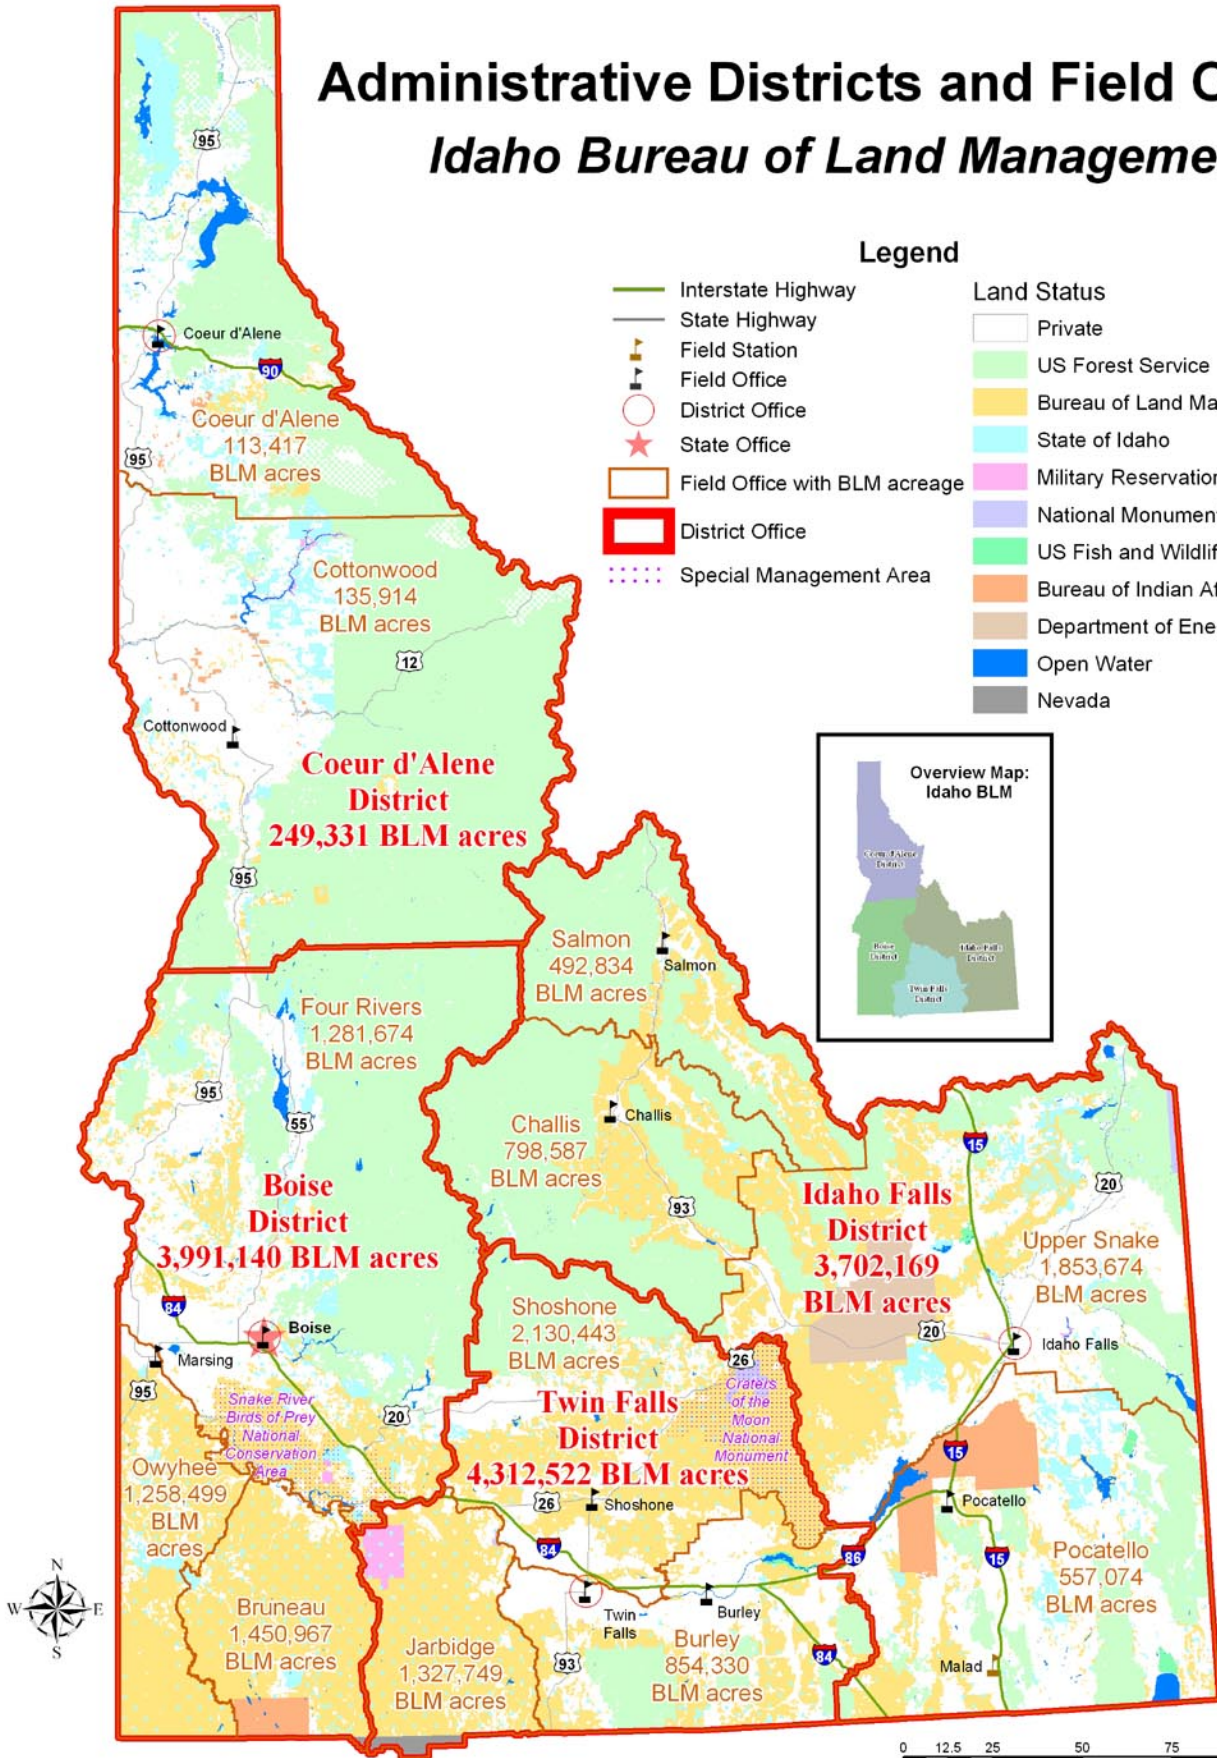

Administrative Districts and Field Offices

Idaho Bureau of Land Management

Legend

- Interstate Highway
 - State Highway
 - Field Station
 - Field Office
 - District Office
 - State Office
 - Field Office with BLM acreage
 - District Office
 - Special Management Area
- Land Status**
 - Private
 - US Forest Service
 - Bureau of Land Management
 - State of Idaho
 - Military Reservation
 - National Monument
 - US Fish and Wildlife Service
 - Bureau of Indian Affairs
 - Department of Energy
 - Open Water
 - Nevada

No warranty is made by the Bureau of Land Management for use of the data for purposes not intended by BLM. No warranty is made by the Bureau of Land Management as to the accuracy, reliability, or completeness of these data for individual use or aggregate use with other data.

Map date: June 4, 2004

Data sources: BLM Corporate Data, the USGS National Atlas, and the Idaho Department of Water Resources

Map projection: UTM zone 11, NAD 1983, meters

U.S. Department of the Interior
Bureau of Land Management
Idaho State Office