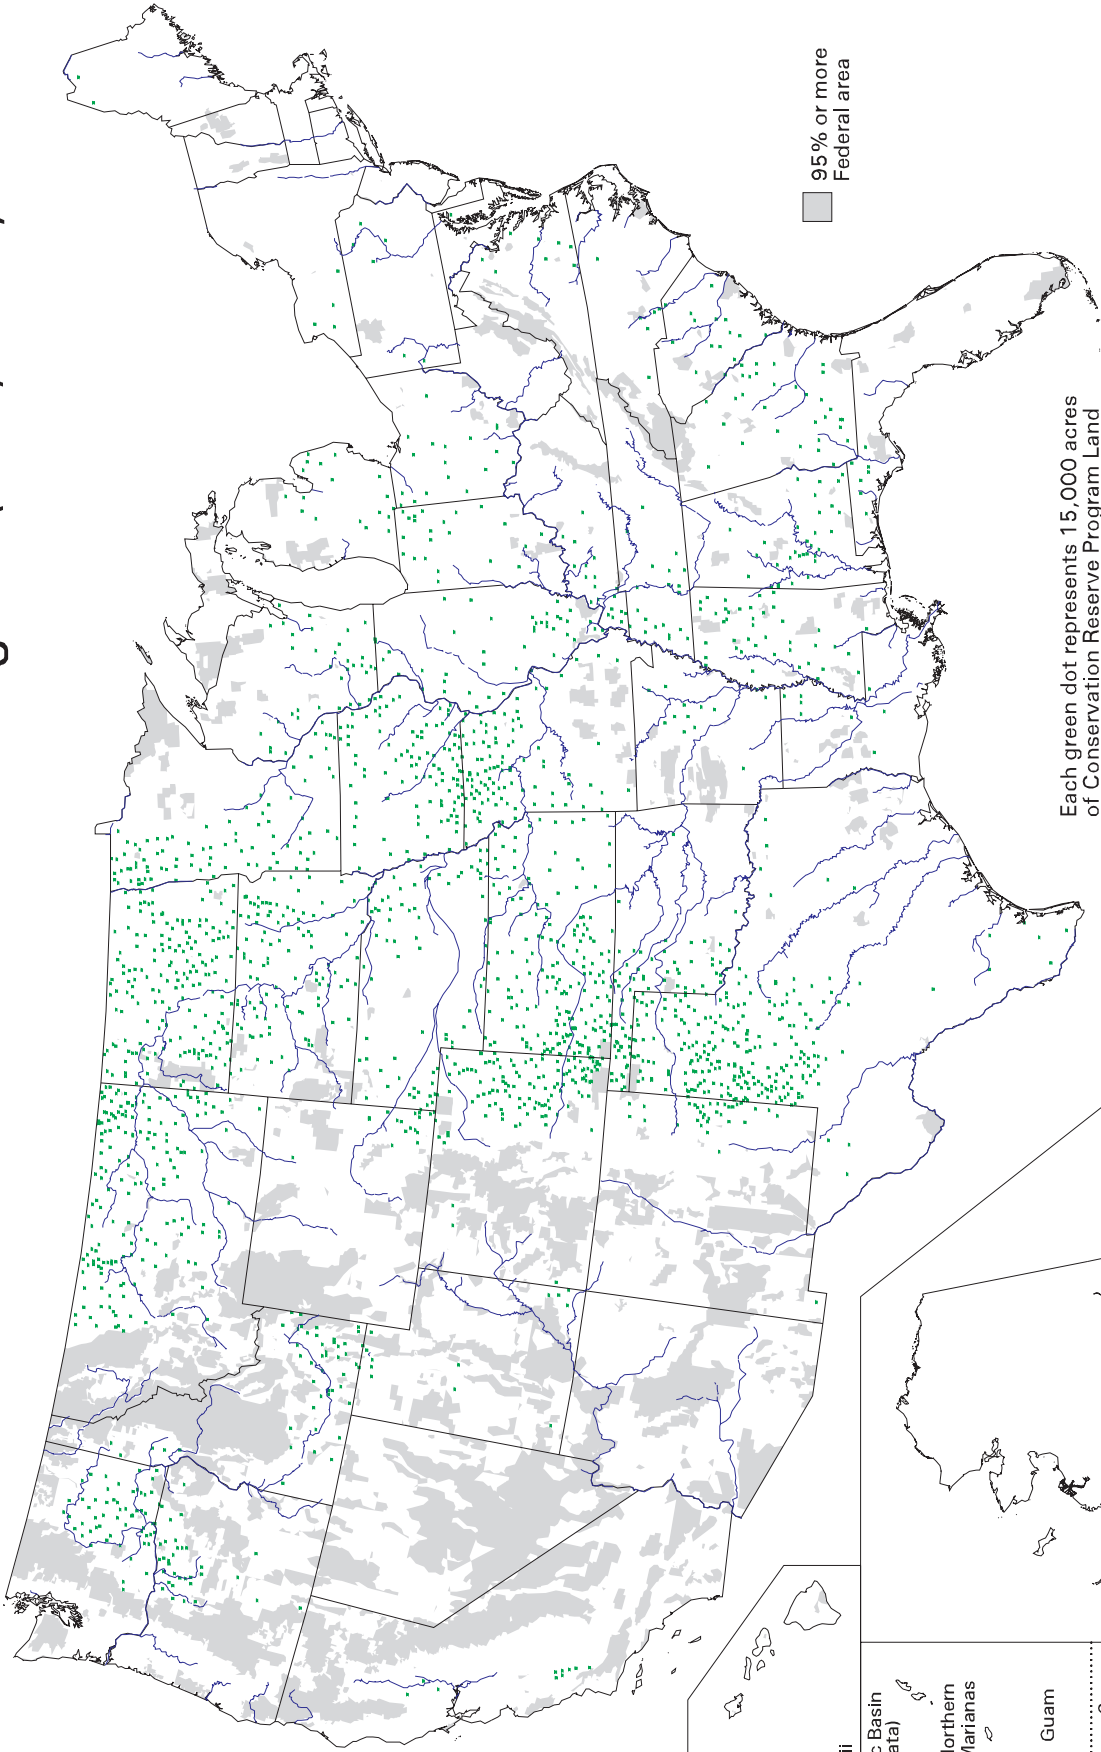

Acres of Conservation Reserve Program (CRP) Land, 1997

Puerto Rico / U.S. Virgin Islands

Hawaii
Pacific Basin
(No Data)

Northern
Marianas

Guam

American Samoa

Alaska (No Data)