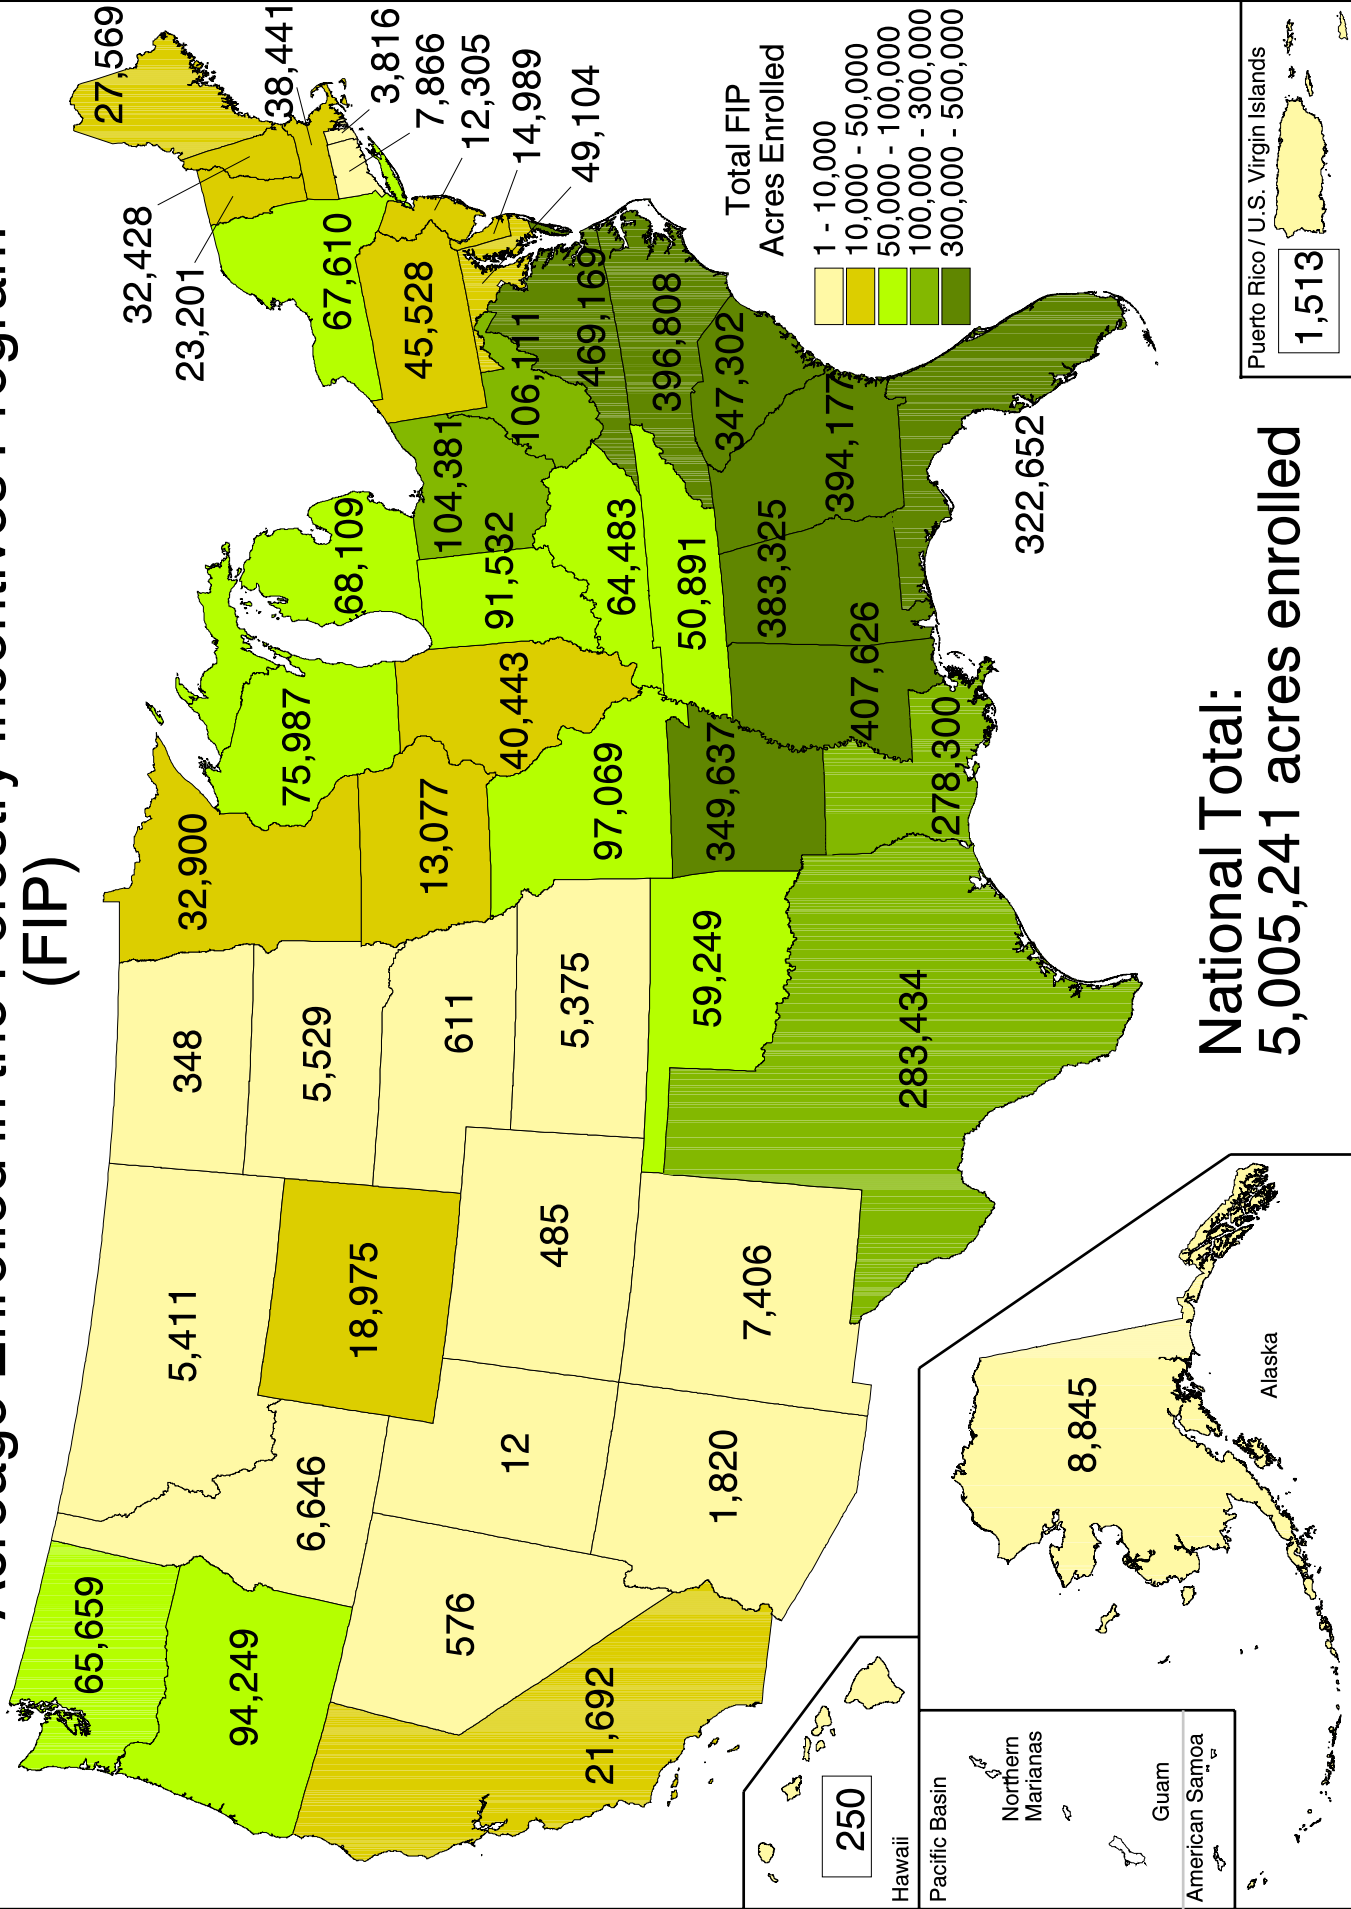

# Acres Enrolled in the Forestry Incentives Program (FIP)

**National Total:  
5,005,241 acres enrolled**

Source: NRCS Programs data, 1997-98

Map ID: 4631  
For Proper interpretation, see Explanation of Analysis for this map at our web site. Search for "USDASOTL" to locate our map index.

U.S. Department of Agriculture  
Natural Resources Conservation Service  
Resource Assessment Division  
Washington, D.C. May 1999