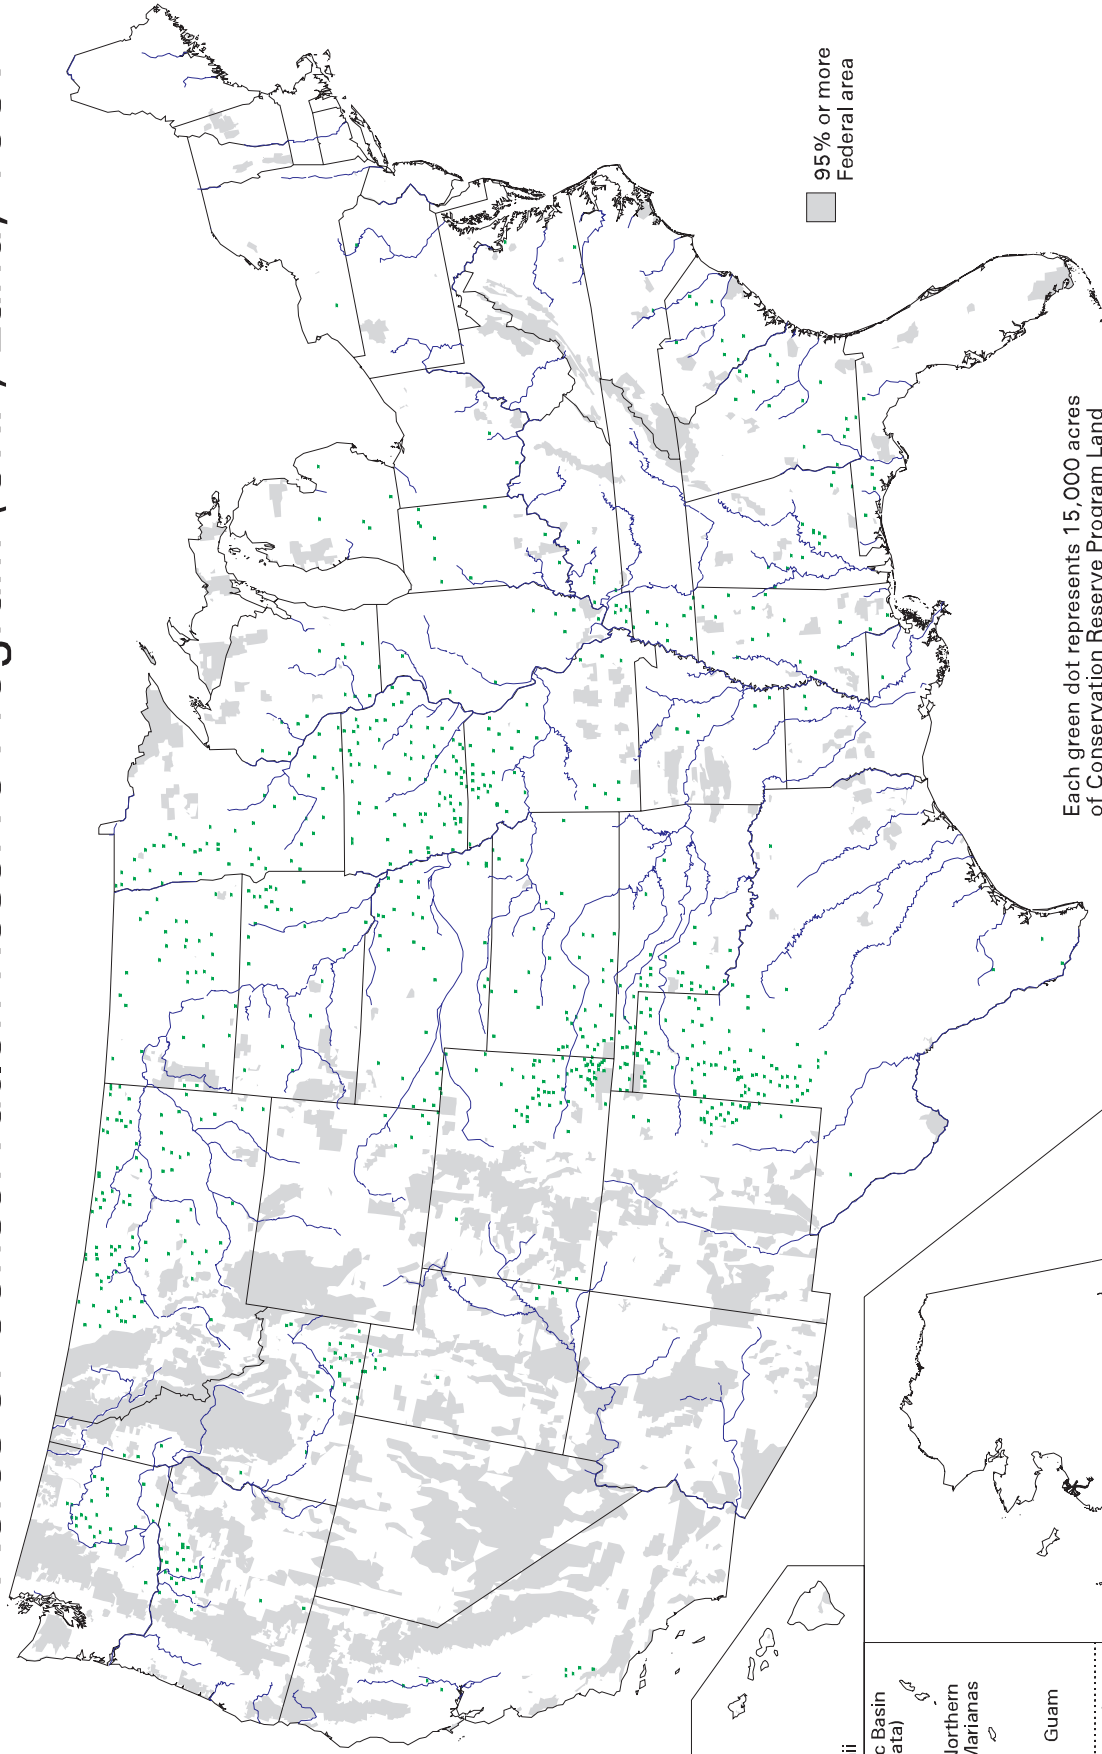

# Acres of Conservation Reserve Program (CRP) Land, 1987

95% or more Federal area

Each green dot represents 15,000 acres of Conservation Reserve Program Land  
Total Acres of CRP land: 13,801,100

Data Source: 1997 National Resources Inventory  
Revised December 2000

Map ID: m5989  
For proper interpretation, see Explanation of Analysis for this map at our web site. Search for "USDASOTL" to locate our map index.

U.S. Department of Agriculture  
Natural Resources Conservation Service  
Resource Assessment Division  
Washington DC March 2001