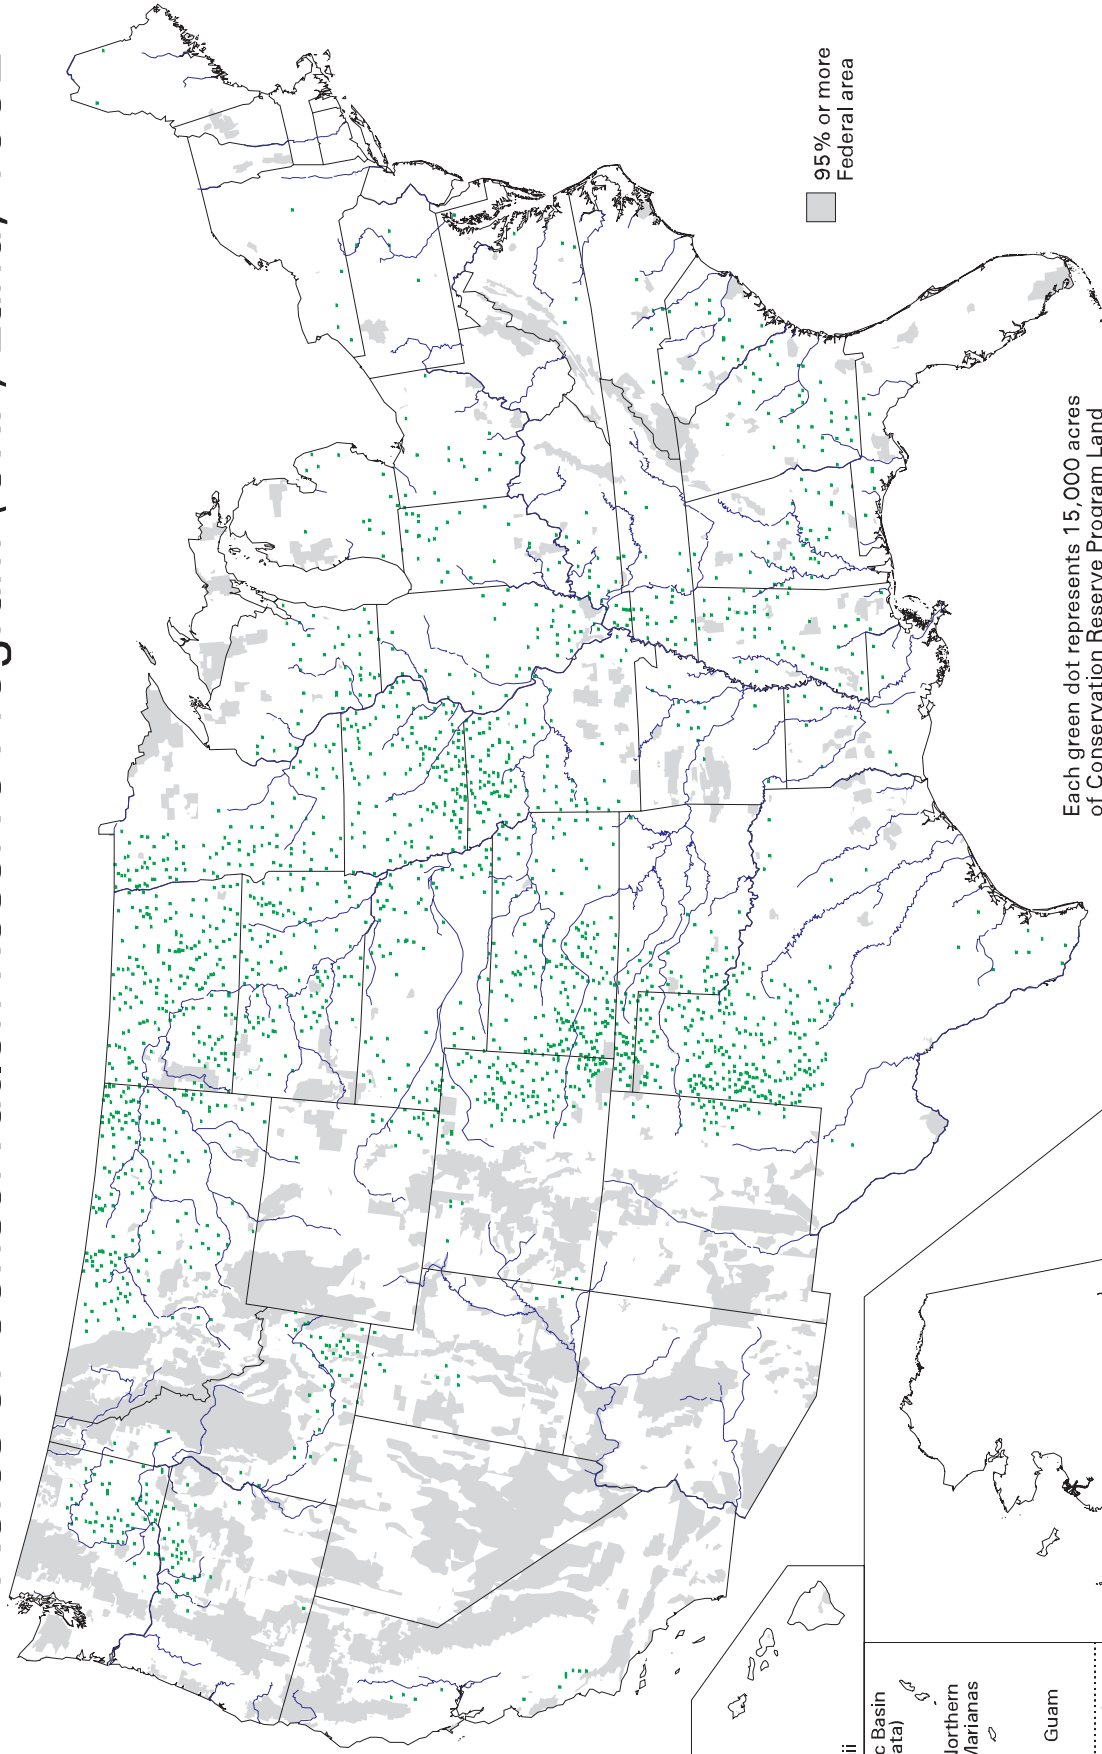

Acres of Conservation Reserve Program (CRP) Land, 1992

Puerto Rico / U.S. Virgin Islands

Hawaii
 Pacific Basin (No Data)
 Northern Marianas
 Guam
 American Samoa

Alaska (No Data)

U.S. Department of Agriculture
 Natural Resources Conservation Service
 Resource Assessment Division
 Washington DC March 2001

Map ID: m5990
 For proper interpretation, see Explanation of Analysis for this map at our web site. Search for "USDASOTL" to locate our map index.

Data Source: 1997 National Resources Inventory
 Revised December 2000