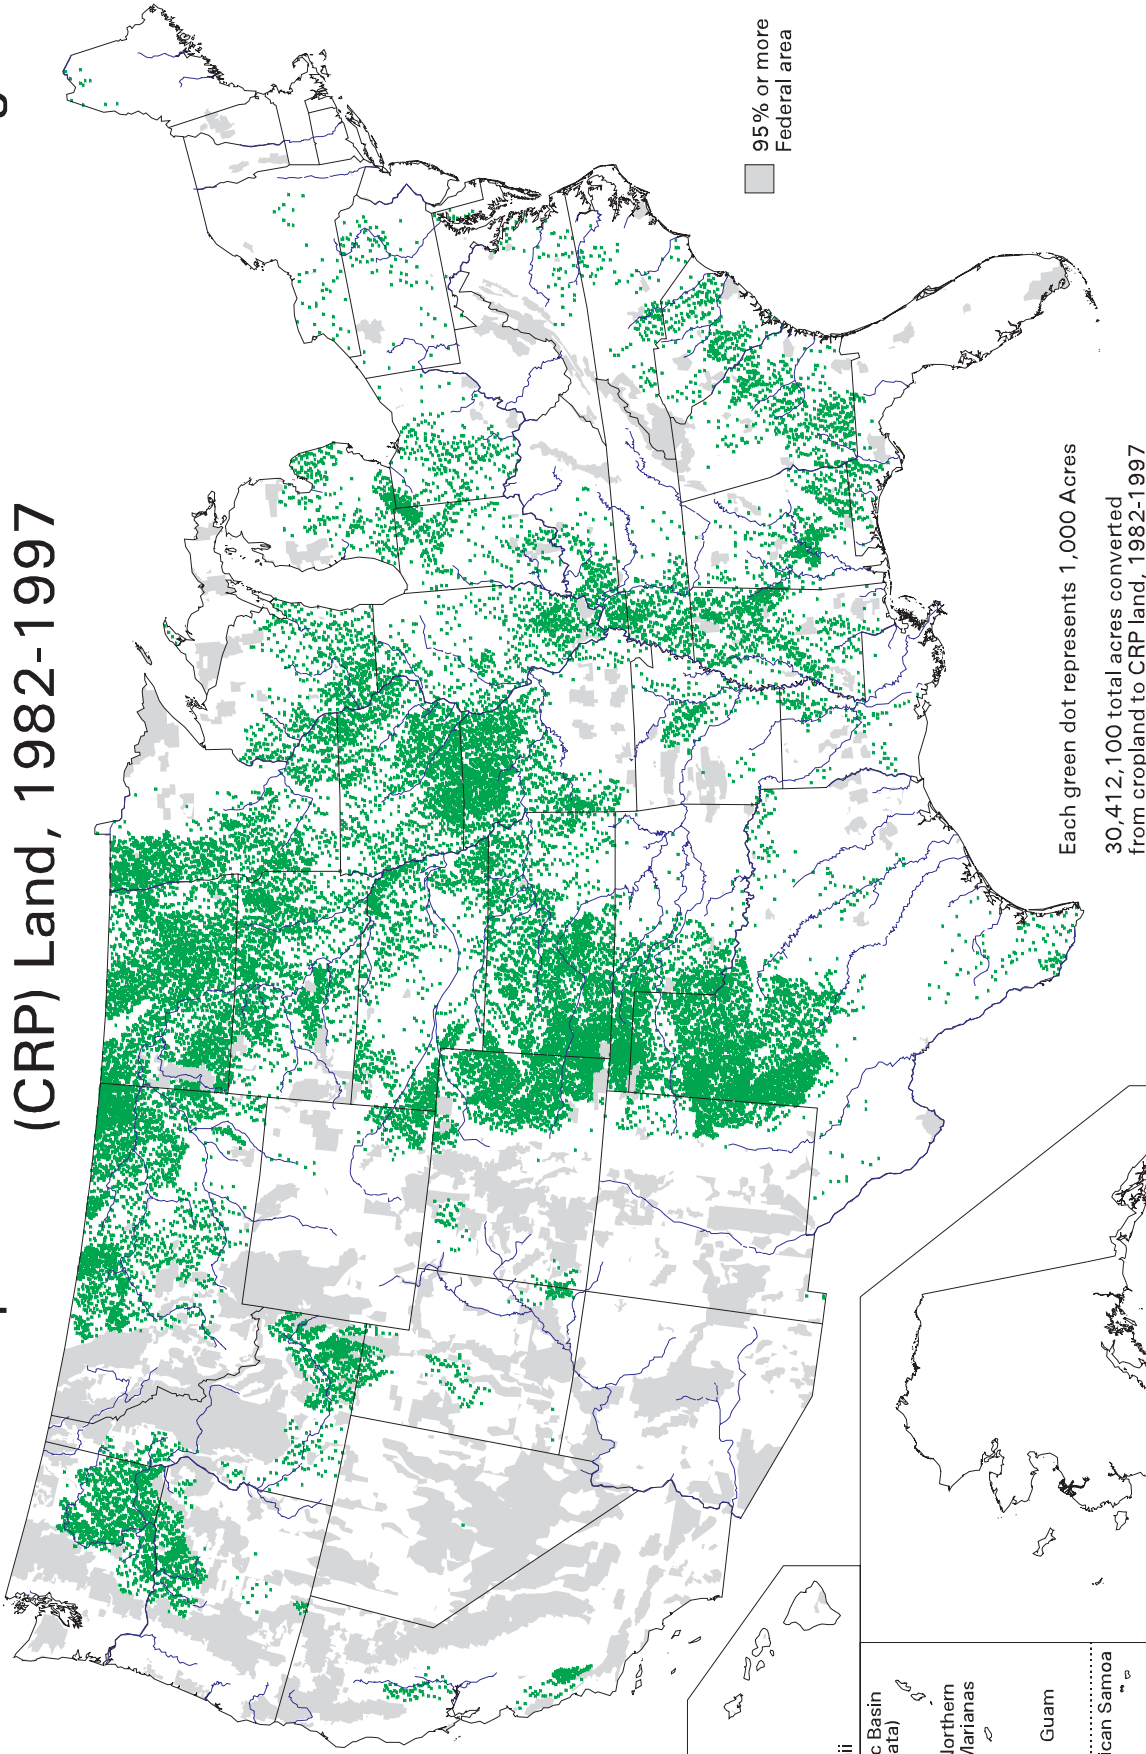

Acres of Cropland Converted to Conservation Reserve Program (CRP) Land, 1982-1997

Hawaii
Pacific Basin (No Data)
Northern Marianas
Guam
American Samoa

Puerto Rico / U.S. Virgin Islands

Alaska (No Data)

U.S. Department of Agriculture
Natural Resources Conservation Service
Resource Assessment Division
Washington DC March 2001

Map ID: m5919
For proper interpretation, see Explanation of Analysis for this map at our web site. Search for "USDASOTL" to locate our map index.

Data Source: 1997 National Resources Inventory
Revised December 2000