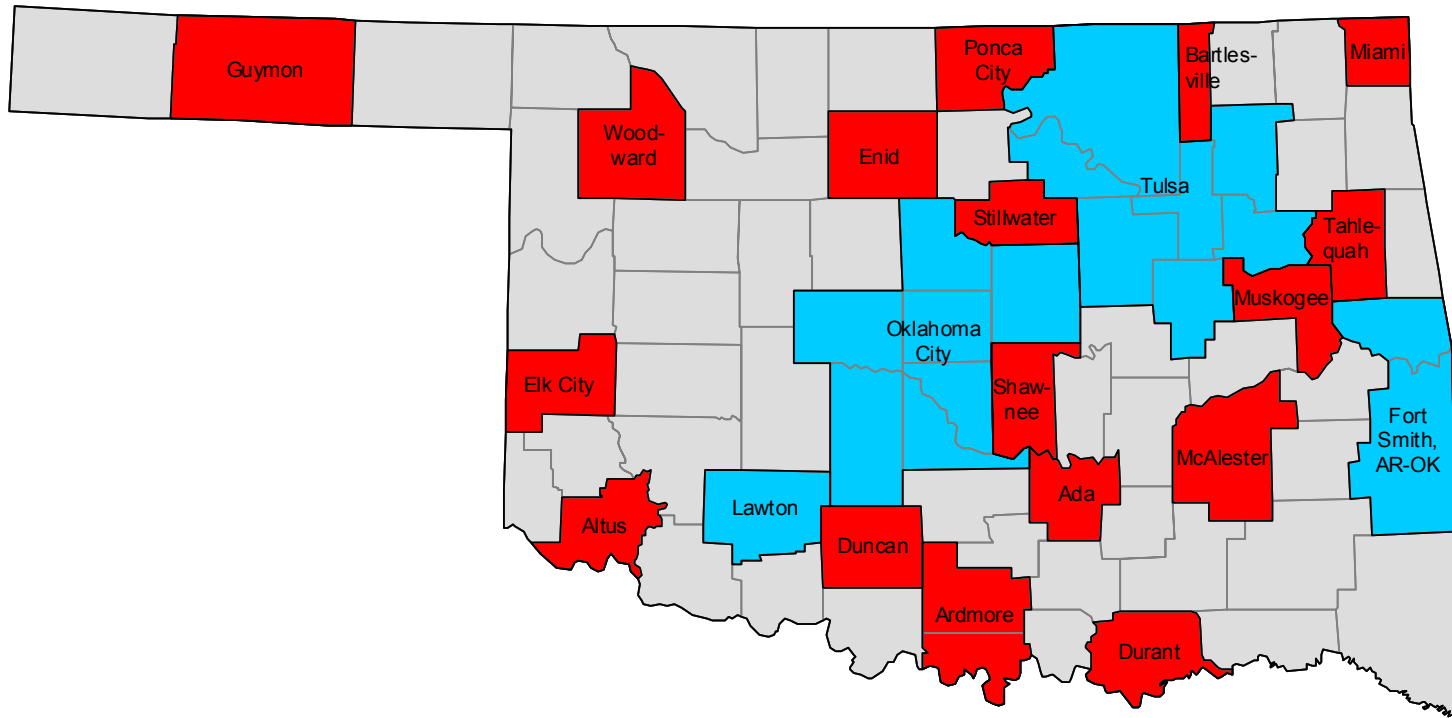

2000-based metropolitan and micropolitan areas in Nebraska

2000-based metropolitan and micropolitan areas in Nevada

2000-based NECTAs in New Hampshire

2000-based metropolitan areas in New Jersey

-  New York-Newark-Edison, NY-NJ-PA MSA
-  Philadelphia-Camden-Wilmington, PA-NJ-DE-MD MSA
-  Other MSAs

2000-based metropolitan and micropolitan areas in New Mexico

-  Metropolitan areas
-  Micropolitan areas
-  Outside CBSA

2000-based metropolitan and micropolitan areas in New York

2000-based metropolitan and micropolitan areas in North Carolina

- Metropolitan areas
- Micropolitan areas
- Outside CBSA

2000-based metropolitan and micropolitan areas in North Dakota

2000-based metropolitan and micropolitan areas in Ohio

- Metropolitan areas
- Micropolitan areas
- Outside CBSA

2000-based metropolitan and micropolitan areas in Oklahoma

2000-based metropolitan and micropolitan areas in Oregon

- Metropolitan areas
- Micropolitan areas
- Outside CBSA

2000-based metropolitan and micropolitan areas in Pennsylvania