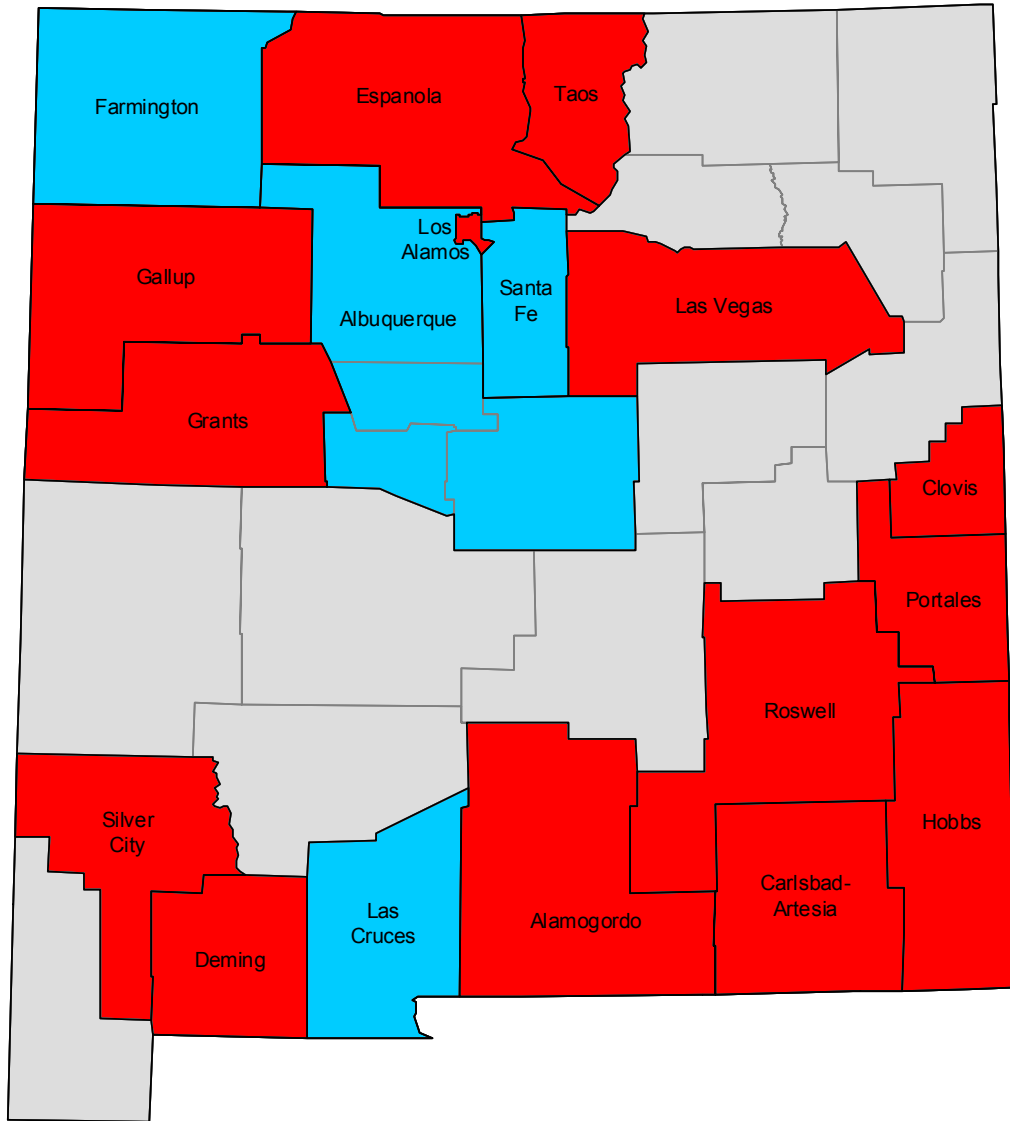

2000-based metropolitan and micropolitan areas in Minnesota

-  Metropolitan areas
-  Micropolitan areas
-  Outside CBSA

2000-based metropolitan and micropolitan areas in Mississippi

-  Metropolitan areas
-  Micropolitan areas
-  Outside CBSA

2000-based metropolitan and micropolitan areas in Missouri

- Metropolitan areas
- Micropolitan areas
- Outside CBSA

2000-based metropolitan and micropolitan areas in Montana

-  Metropolitan areas
-  Micropolitan areas
-  Outside CBSA

2000-based metropolitan and micropolitan areas in Nebraska

2000-based metropolitan and micropolitan areas in Nevada

2000-based NECTAs in New Hampshire

2000-based metropolitan areas in New Jersey

-  New York-Newark-Edison, NY-NJ-PA MSA
-  Philadelphia-Camden-Wilmington, PA-NJ-DE-MD MSA
-  Other MSAs

2000-based metropolitan and micropolitan areas in New Mexico

-  Metropolitan areas
-  Micropolitan areas
-  Outside CBSA

2000-based metropolitan and micropolitan areas in New York

2000-based metropolitan and micropolitan areas in North Carolina