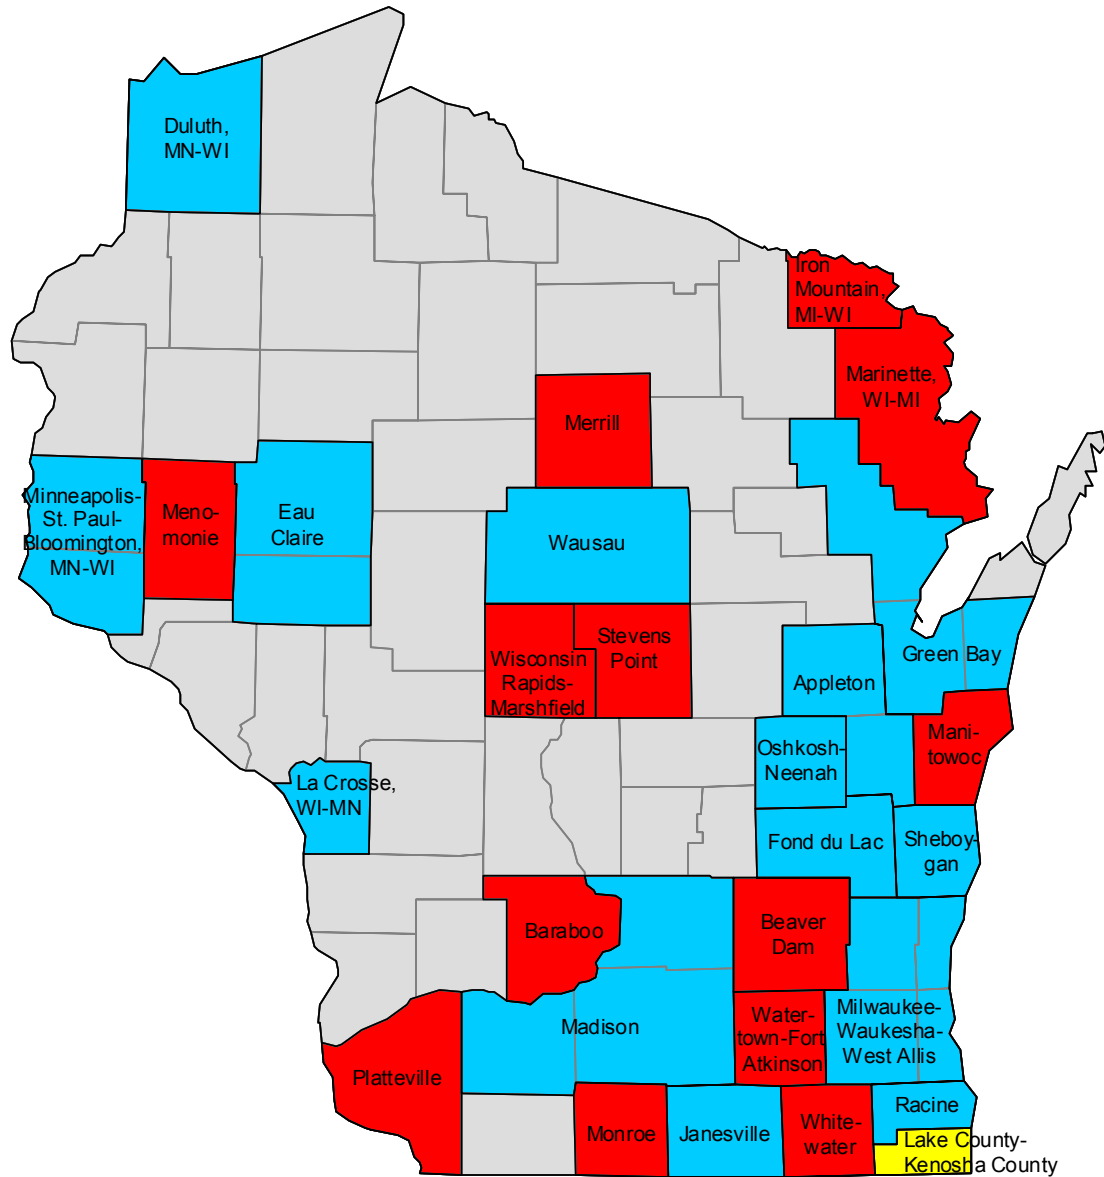

2000-based metropolitan and micropolitan areas in Wisconsin

- Metropolitan areas
- Metropolitan divisions
- Micropolitan areas
- Outside CBSA