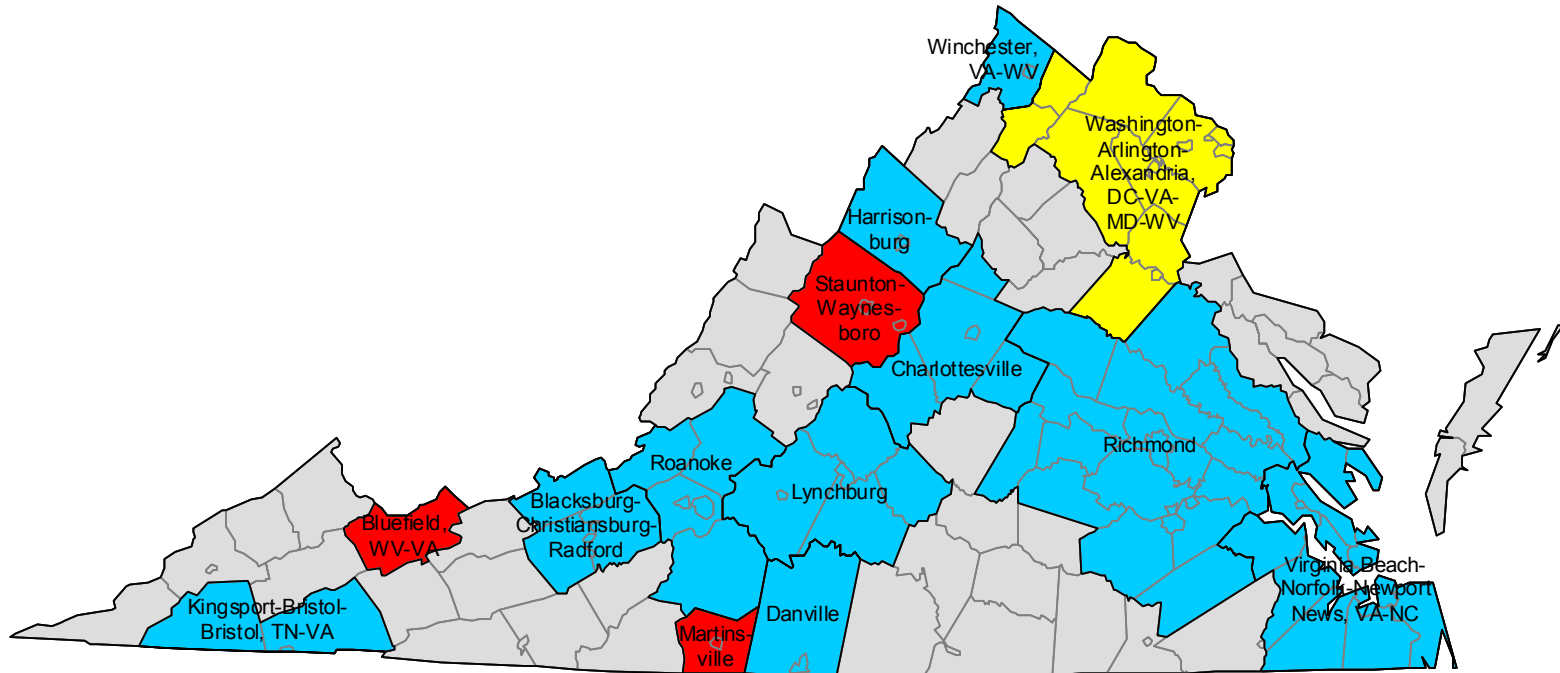

2000-based metropolitan and micropolitan areas in Nebraska

2000-based metropolitan and micropolitan areas in Nevada

2000-based NECTAs in New Hampshire

2000-based metropolitan areas in New Jersey

-  New York-Newark-Edison, NY-NJ-PA MSA
-  Philadelphia-Camden-Wilmington, PA-NJ-DE-MD MSA
-  Other MSAs

2000-based NECTAs in Rhode Island

-  Metropolitan NECTAs
-  Outside CBSA

2000-based metropolitan and micropolitan areas in South Carolina

-  Metropolitan areas
-  Micropolitan areas
-  Outside CBSA

2000-based metropolitan and micropolitan areas in South Dakota

2000-based metropolitan and micropolitan areas in Tennessee

-  Metropolitan areas
-  Micropolitan areas
-  Outside CBSA

2000-based metropolitan and micropolitan areas in Utah

-  Metropolitan areas
-  Micropolitan areas
-  Outside CBSA

2000-based NECTAs in Vermont

2000-based metropolitan and micropolitan areas in Virginia

-  Metropolitan areas
-  Metropolitan divisions
-  Micropolitan areas
-  Outside CBSA

2000-based metropolitan and micropolitan areas in Washington