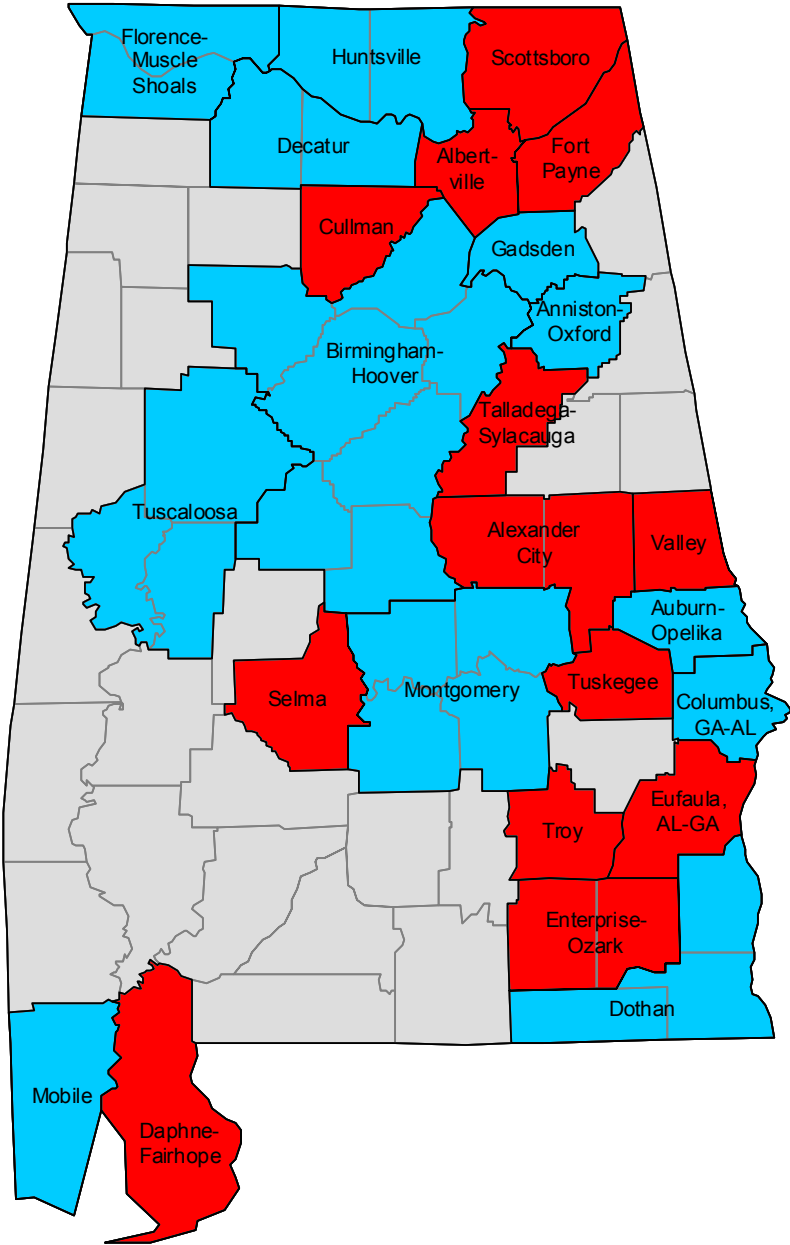

2000-based metropolitan and micropolitan areas in Alabama

2000-based metropolitan and micropolitan areas in Alaska

2000-based metropolitan and micropolitan areas in Arizona

2000-based metropolitan and micropolitan areas in Arkansas

2000-based metropolitan and micropolitan areas in California

2000-based metropolitan and micropolitan areas in Colorado

2000-based NECTAs in Connecticut

2000-based metropolitan and micropolitan areas in Delaware

2000-based metropolitan and micropolitan areas in Georgia

- Metropolitan areas
- Micropolitan areas
- Outside CBSA

2000-based metropolitan and micropolitan areas in Hawaii

- Metropolitan areas
- Micropolitan areas
- Outside CBSA

2000-based metropolitan and micropolitan areas in Nebraska

2000-based metropolitan and micropolitan areas in Nevada

2000-based NECTAs in New Hampshire

2000-based metropolitan areas in New Jersey

-  New York-Newark-Edison, NY-NJ-PA MSA
-  Philadelphia-Camden-Wilmington, PA-NJ-DE-MD MSA
-  Other MSAs