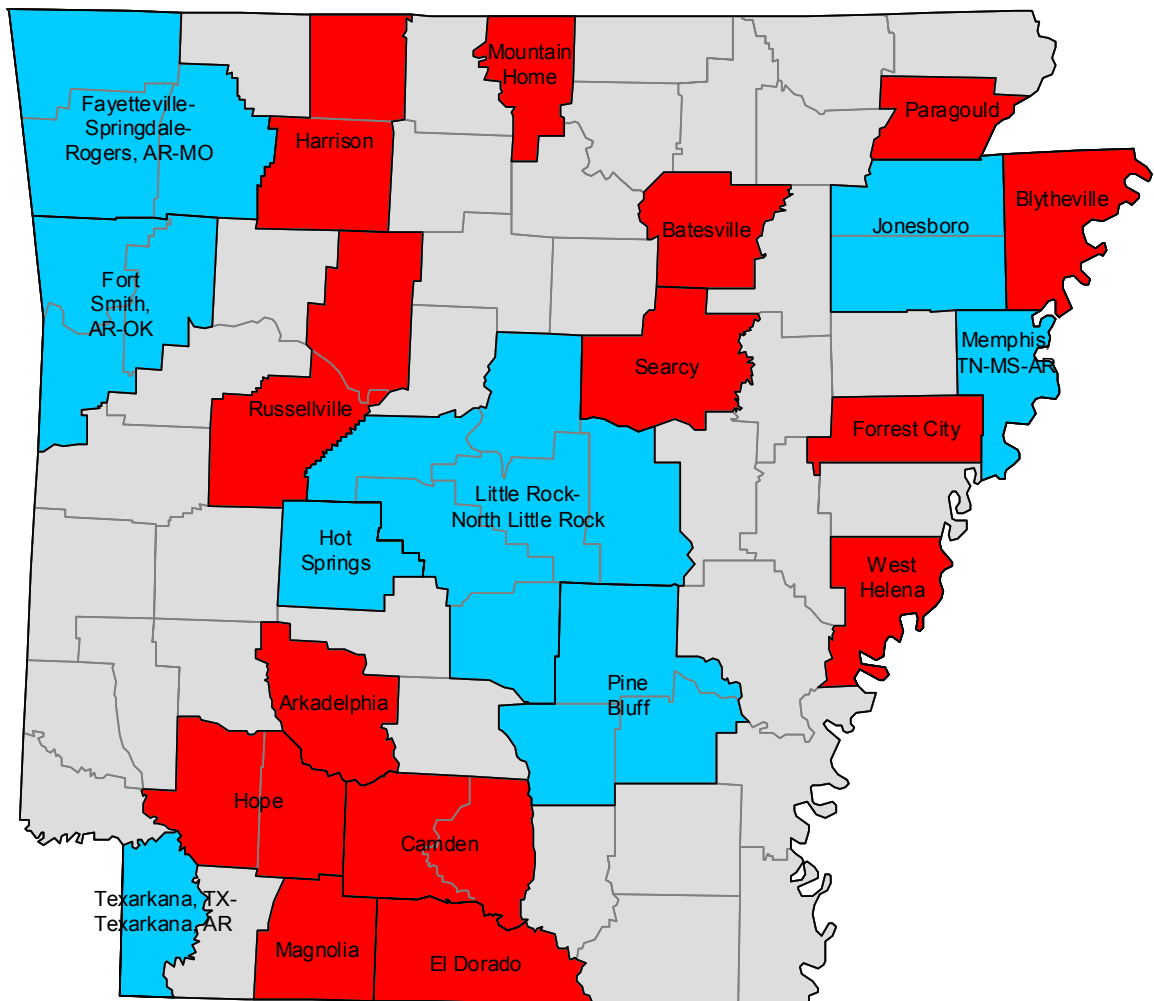

2000-based metropolitan and micropolitan areas in Alabama

2000-based metropolitan and micropolitan areas in Alaska

2000-based metropolitan and micropolitan areas in Arizona

2000-based metropolitan and micropolitan areas in Arkansas

2000-based metropolitan and micropolitan areas in California

2000-based metropolitan and micropolitan areas in Colorado

2000-based NECTAs in Connecticut

2000-based metropolitan and micropolitan areas in Delaware

-  Metropolitan areas
-  Metropolitan divisions
-  Micropolitan areas

2000-based metropolitan and micropolitan areas in Florida

- Metropolitan areas
- Metropolitan divisions
- Micropolitan areas
- Outside CBSA

2000-based metropolitan and micropolitan areas in Georgia

- Metropolitan areas
- Micropolitan areas
- Outside CBSA

2000-based metropolitan and micropolitan areas in Hawaii

- Metropolitan areas
- Micropolitan areas
- Outside CBSA