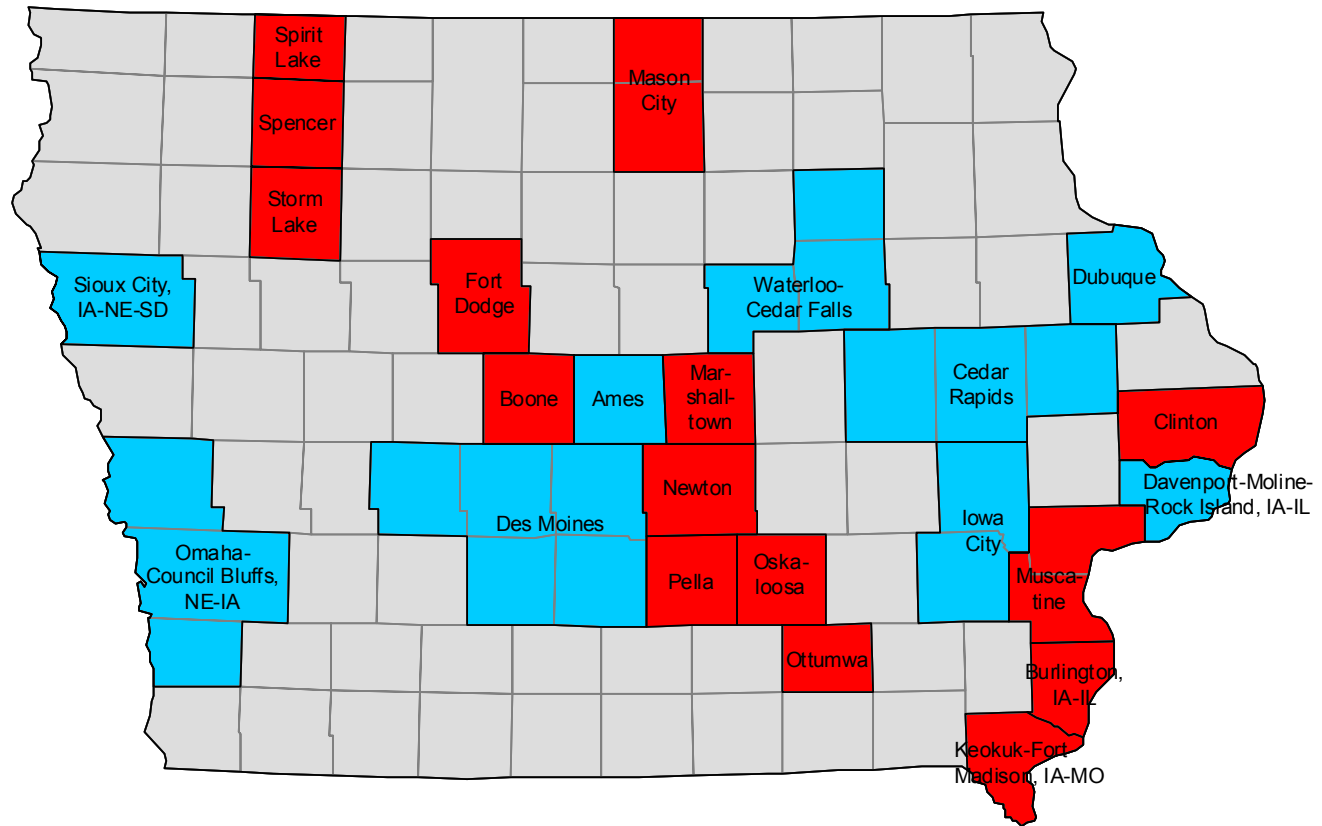

2000-based metropolitan and micropolitan areas in Georgia

- Metropolitan areas
- Micropolitan areas
- Outside CBSA

2000-based metropolitan and micropolitan areas in Hawaii

- Metropolitan areas
- Micropolitan areas
- Outside CBSA

2000-based metropolitan and micropolitan areas in Idaho

-  Metropolitan areas
-  Micropolitan areas
-  Outside CBSA

2000-based metropolitan and micropolitan areas in Illinois

- Metropolitan areas
- Metropolitan divisions
- Micropolitan areas
- Outside CBSA

2000-based metropolitan and micropolitan areas in Indiana

2000-based metropolitan and micropolitan areas in Iowa

-  Metropolitan areas
-  Micropolitan areas
-  Outside CBSA

2000-based metropolitan and micropolitan areas in Kansas

2000-based metropolitan and micropolitan areas in Kentucky

- Metropolitan areas
- Micropolitan areas
- Outside CBSA

2000-based metropolitan and micropolitan areas in Louisiana

2000-based NECTAs in Maine

2000-based metropolitan and micropolitan areas in Maryland and the District of Columbia