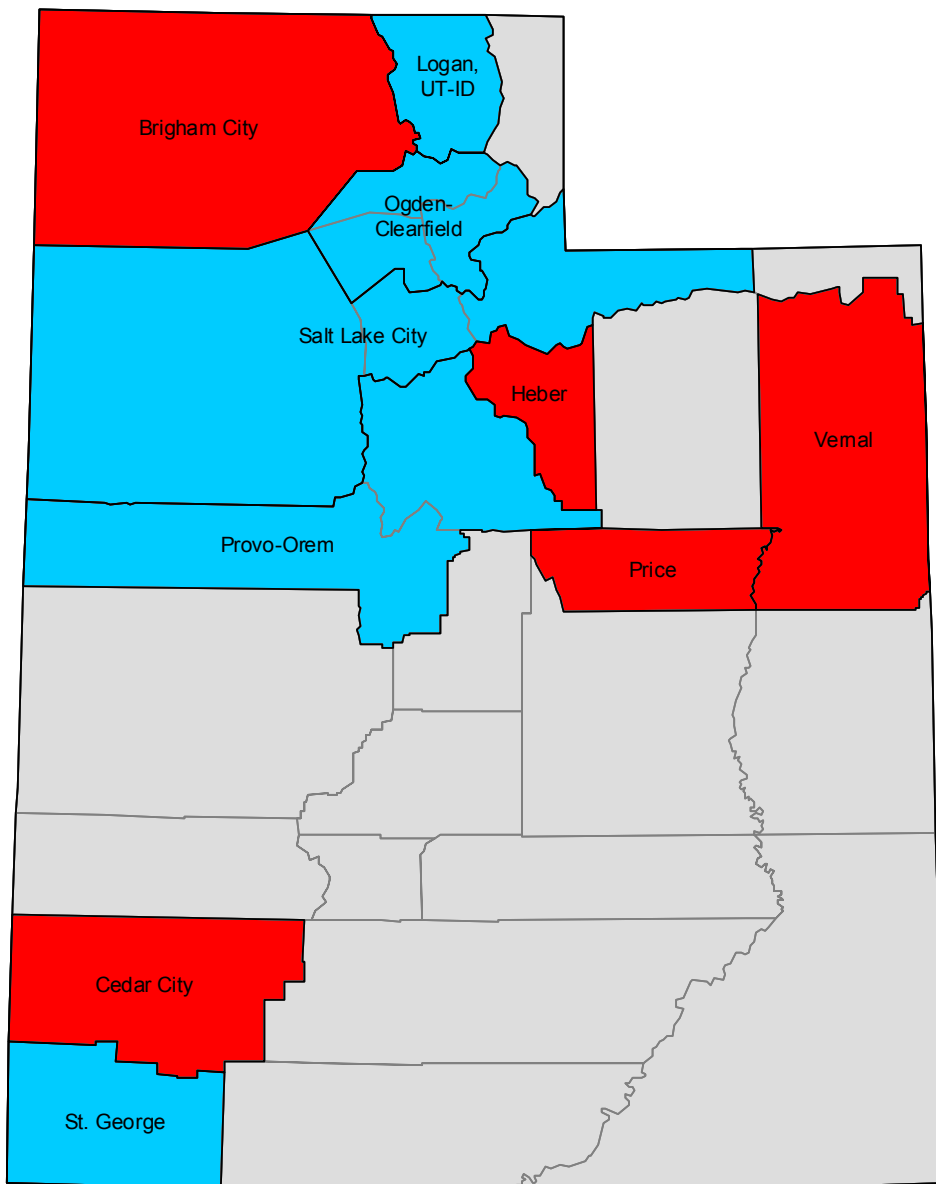

2000-based metropolitan and micropolitan areas in California

2000-based metropolitan and micropolitan areas in Colorado

2000-based NECTAs in Connecticut

2000-based metropolitan and micropolitan areas in Delaware

2000-based metropolitan and micropolitan areas in Nebraska

2000-based metropolitan and micropolitan areas in Nevada

2000-based NECTAs in New Hampshire

2000-based metropolitan areas in New Jersey

-  New York-Newark-Edison, NY-NJ-PA MSA
-  Philadelphia-Camden-Wilmington, PA-NJ-DE-MD MSA
-  Other MSAs

2000-based NECTAs in Rhode Island

-  Metropolitan NECTAs
-  Outside CBSA

2000-based metropolitan and micropolitan areas in South Carolina

-  Metropolitan areas
-  Micropolitan areas
-  Outside CBSA

2000-based metropolitan and micropolitan areas in South Dakota

2000-based metropolitan and micropolitan areas in Tennessee

-  Metropolitan areas
-  Micropolitan areas
-  Outside CBSA

2000-based metropolitan and micropolitan areas in Utah

-  Metropolitan areas
-  Micropolitan areas
-  Outside CBSA