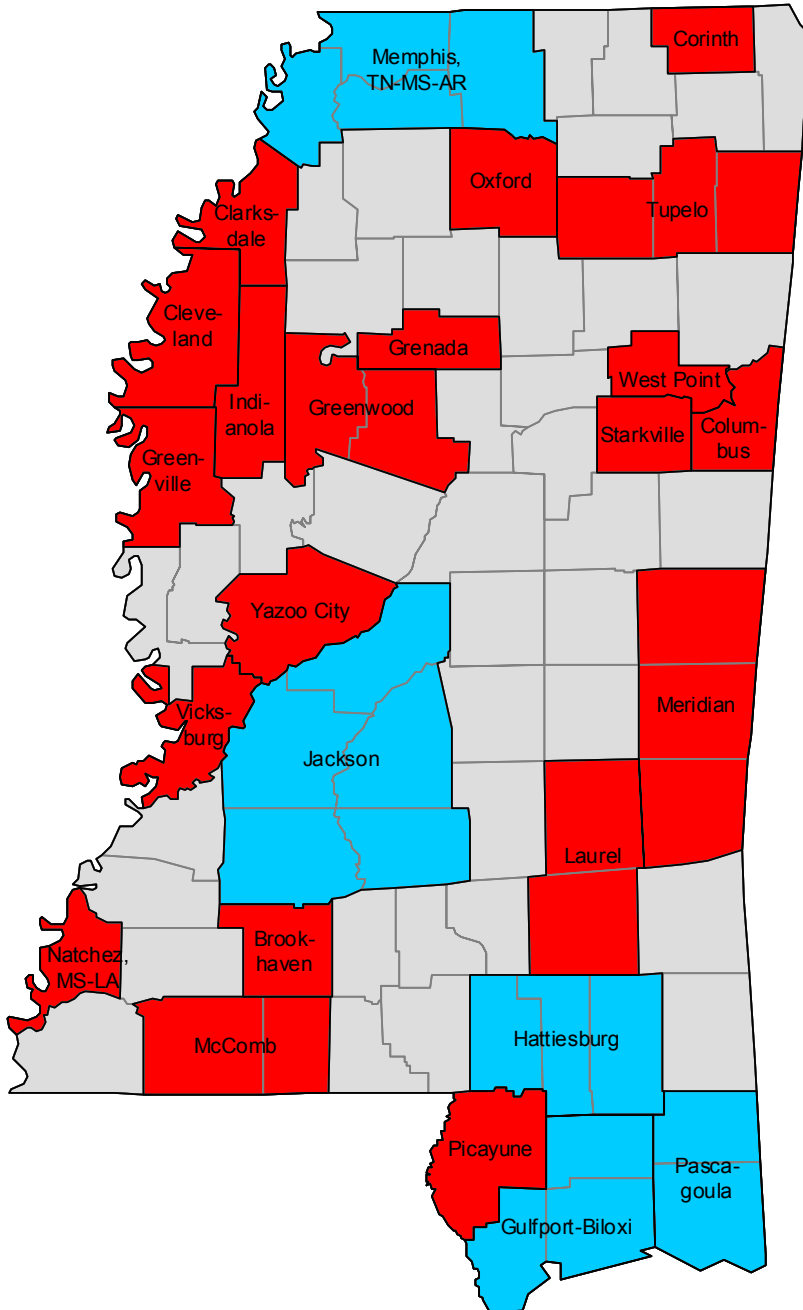

2000-based metropolitan and micropolitan areas in Mississippi

- Metropolitan areas
- Micropolitan areas
- Outside CBSA