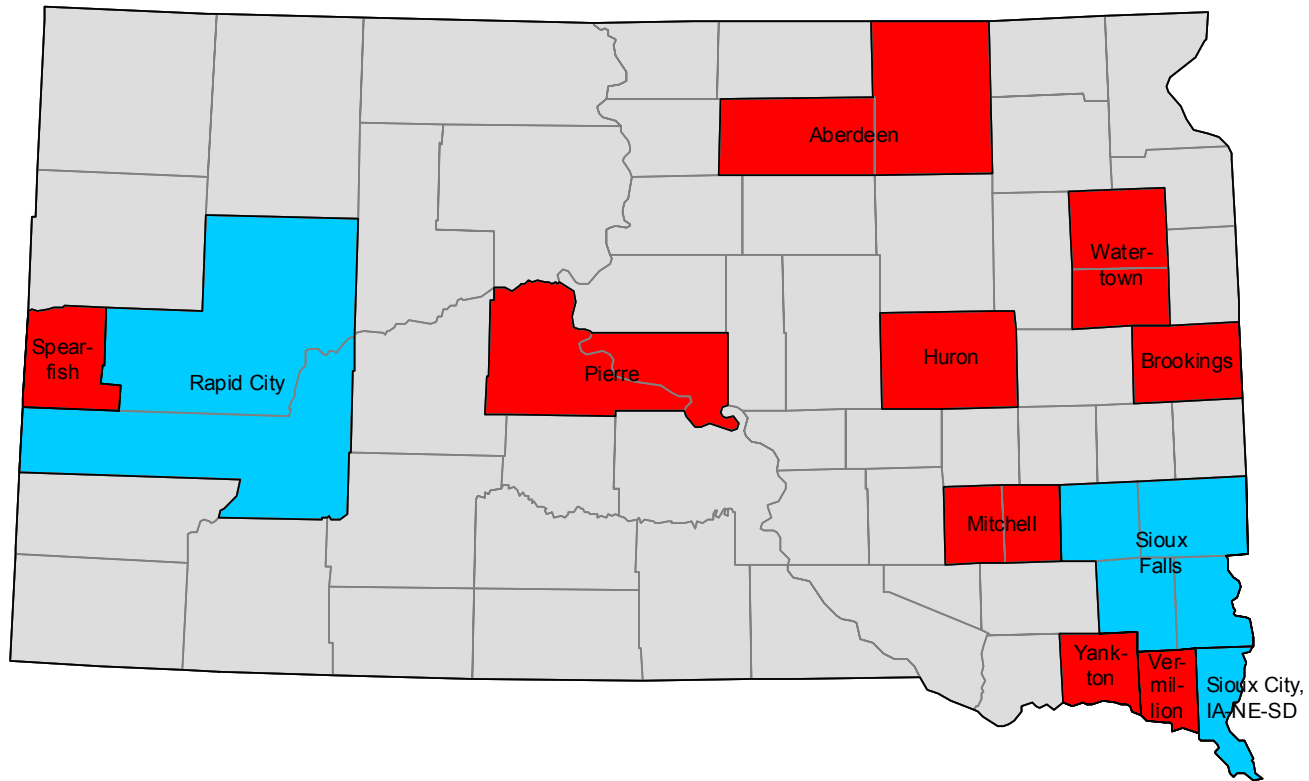

2000-based metropolitan and micropolitan areas in California

2000-based metropolitan and micropolitan areas in Colorado

2000-based NECTAs in Connecticut

2000-based metropolitan and micropolitan areas in Delaware

2000-based metropolitan and micropolitan areas in Nebraska

2000-based metropolitan and micropolitan areas in Nevada

2000-based NECTAs in New Hampshire

2000-based metropolitan areas in New Jersey

-  New York-Newark-Edison, NY-NJ-PA MSA
-  Philadelphia-Camden-Wilmington, PA-NJ-DE-MD MSA
-  Other MSAs

2000-based NECTAs in Rhode Island

-  Metropolitan NECTAs
-  Outside CBSA

2000-based metropolitan and micropolitan areas in South Carolina

-  Metropolitan areas
-  Micropolitan areas
-  Outside CBSA

2000-based metropolitan and micropolitan areas in South Dakota

2000-based metropolitan and micropolitan areas in Tennessee

-  Metropolitan areas
-  Micropolitan areas
-  Outside CBSA

2000-based metropolitan and micropolitan areas in Utah

-  Metropolitan areas
-  Micropolitan areas
-  Outside CBSA