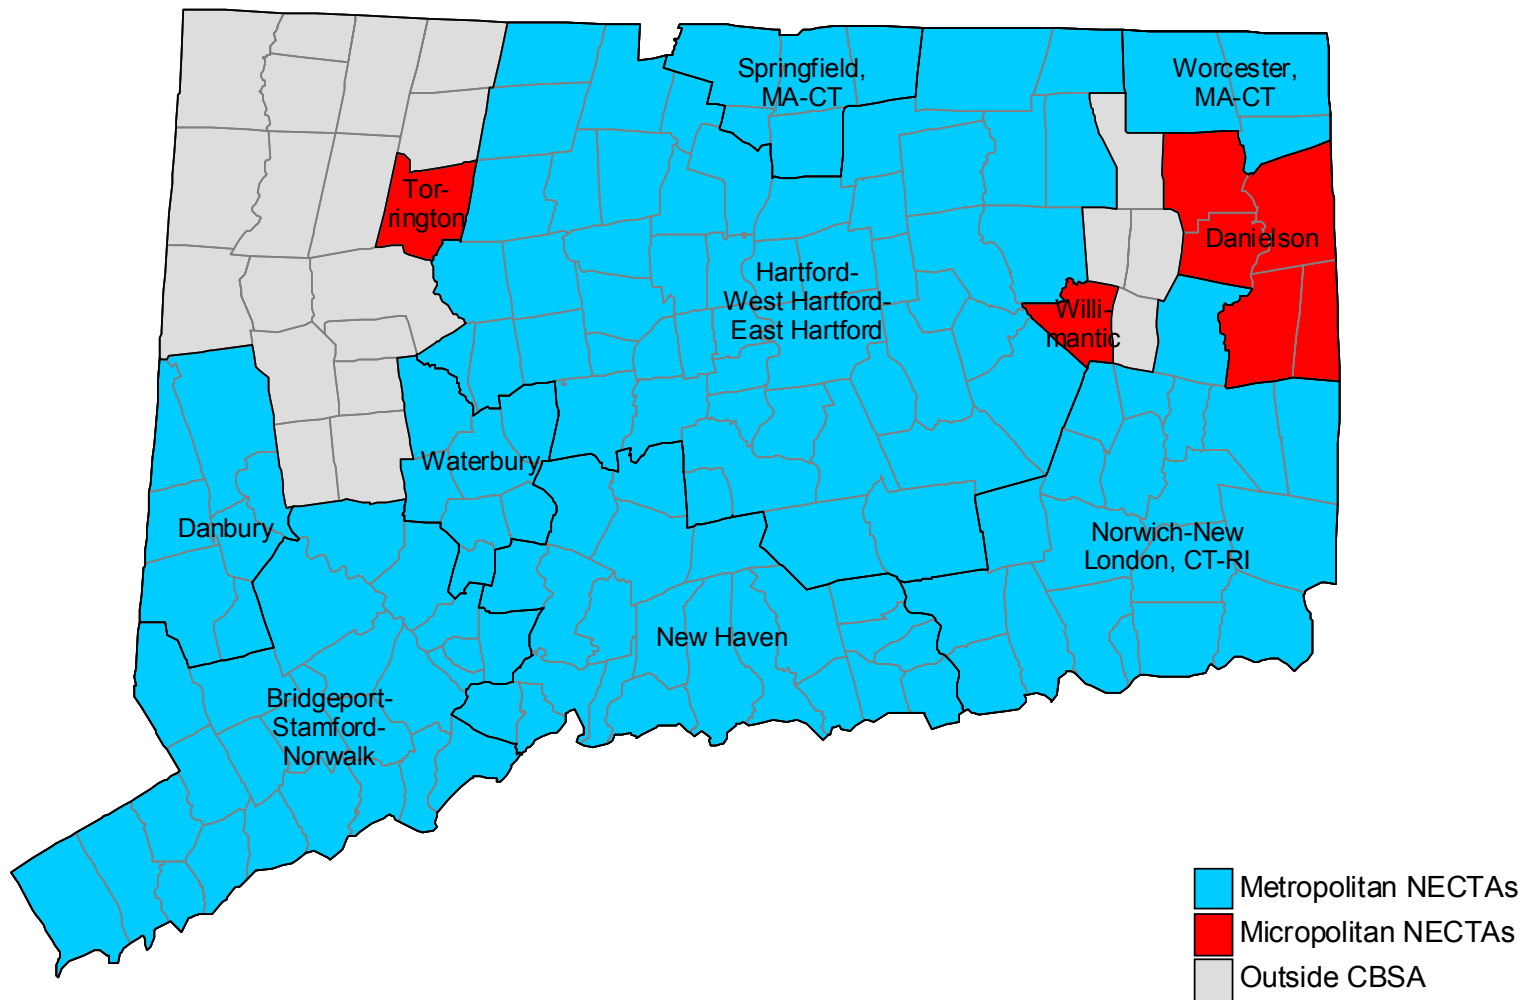

2000-based metropolitan and micropolitan areas in Alabama

2000-based metropolitan and micropolitan areas in Alaska

2000-based metropolitan and micropolitan areas in Arizona

2000-based metropolitan and micropolitan areas in Arkansas

2000-based metropolitan and micropolitan areas in California

2000-based metropolitan and micropolitan areas in Colorado

2000-based NECTAs in Connecticut

2000-based metropolitan and micropolitan areas in Delaware

2000-based metropolitan and micropolitan areas in Georgia

- Metropolitan areas
- Micropolitan areas
- Outside CBSA

2000-based metropolitan and micropolitan areas in Hawaii

- Metropolitan areas
- Micropolitan areas
- Outside CBSA

- New York-Newark-Edison, NY-NJ-PA MSA
- Philadelphia-Camden-Wilmington, PA-NJ-DE-MD MSA
- Other MSAs

- Micropolitan areas
- Outside CBSA

2000-based metropolitan and micropolitan areas in Puerto Rico

- Metropolitan areas
- Micropolitan areas
- Outside CBSA