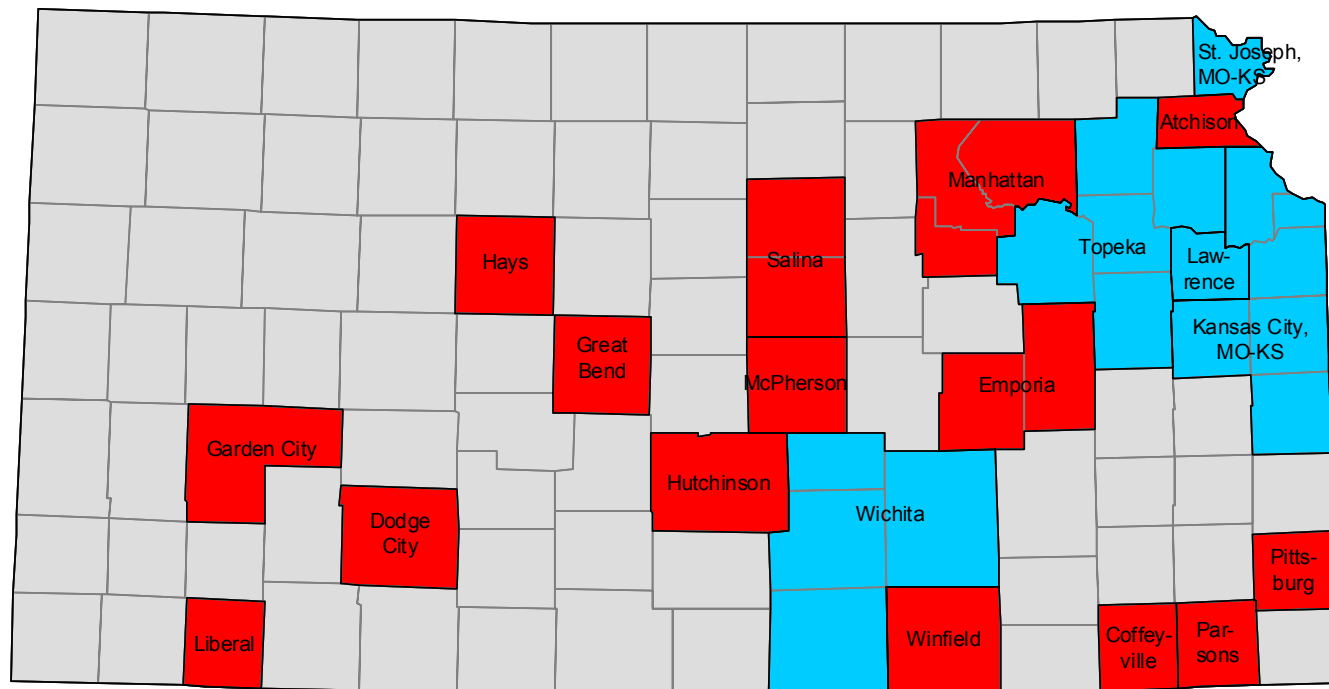

2000-based metropolitan and micropolitan areas in Georgia

- Metropolitan areas
- Micropolitan areas
- Outside CBSA

2000-based metropolitan and micropolitan areas in Hawaii

- Metropolitan areas
- Micropolitan areas
- Outside CBSA

2000-based metropolitan and micropolitan areas in Idaho

-  Metropolitan areas
-  Micropolitan areas
-  Outside CBSA

2000-based metropolitan and micropolitan areas in Illinois

- Metropolitan areas
- Metropolitan divisions
- Micropolitan areas
- Outside CBSA

2000-based metropolitan and micropolitan areas in Indiana

2000-based metropolitan and micropolitan areas in Iowa

-  Metropolitan areas
-  Micropolitan areas
-  Outside CBSA

2000-based metropolitan and micropolitan areas in Kansas

2000-based metropolitan and micropolitan areas in Kentucky

- Metropolitan areas
- Micropolitan areas
- Outside CBSA

2000-based metropolitan and micropolitan areas in Louisiana

2000-based NECTAs in Maine

2000-based metropolitan and micropolitan areas in Maryland and the District of Columbia