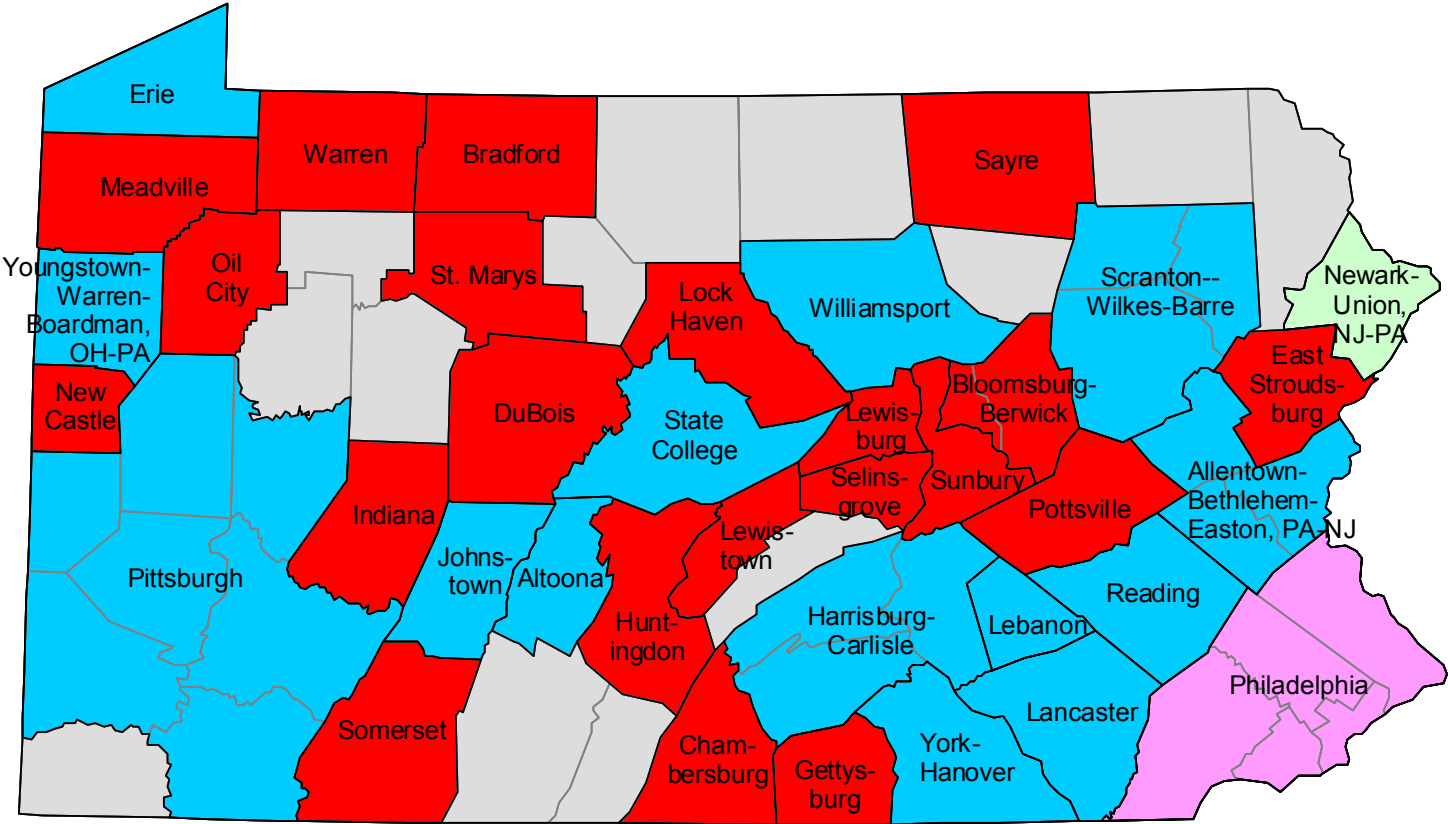

2000-based metropolitan and micropolitan areas in Nebraska

2000-based metropolitan and micropolitan areas in Nevada

2000-based NECTAs in New Hampshire

2000-based metropolitan areas in New Jersey

-  New York-Newark-Edison, NY-NJ-PA MSA
-  Philadelphia-Camden-Wilmington, PA-NJ-DE-MD MSA
-  Other MSAs

- Metropolitan areas
- Micropolitan areas
- Outside CBSA

2000-based metropolitan and micropolitan areas in North Dakota

2000-based metropolitan and micropolitan areas in Ohio

- Metropolitan areas
- Micropolitan areas
- Outside CBSA

2000-based metropolitan and micropolitan areas in Oklahoma

2000-based metropolitan and micropolitan areas in Oregon

- Metropolitan areas
- Micropolitan areas
- Outside CBSA

2000-based metropolitan and micropolitan areas in Pennsylvania

2000-based NECTAs in Rhode Island

-  Metropolitan NECTAs
-  Outside CBSA

2000-based metropolitan and micropolitan areas in South Carolina

-  Metropolitan areas
-  Micropolitan areas
-  Outside CBSA

2000-based metropolitan and micropolitan areas in South Dakota