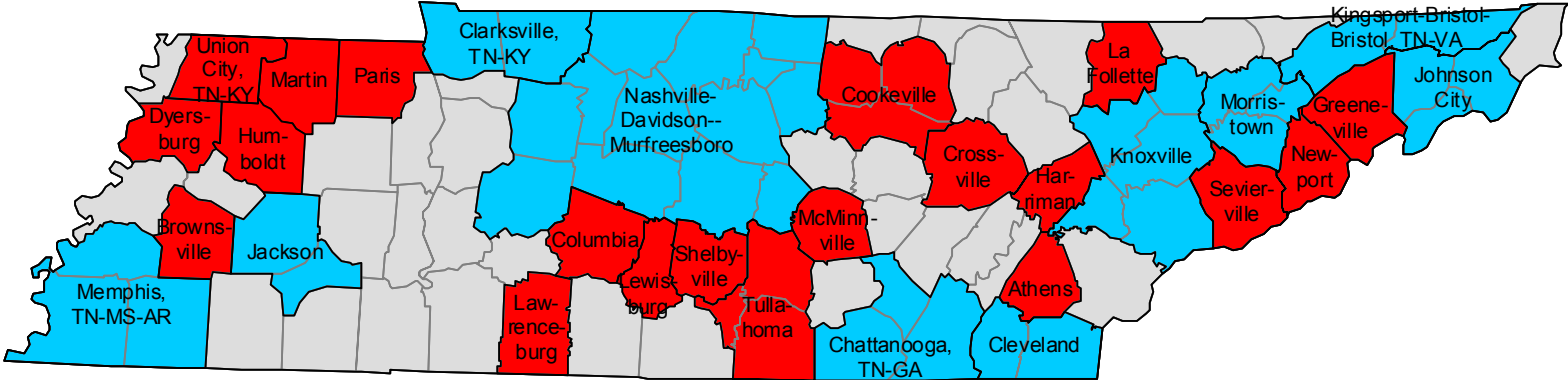

2000-based metropolitan and micropolitan areas in Tennessee

- Metropolitan areas
- Micropolitan areas
- Outside CBSA