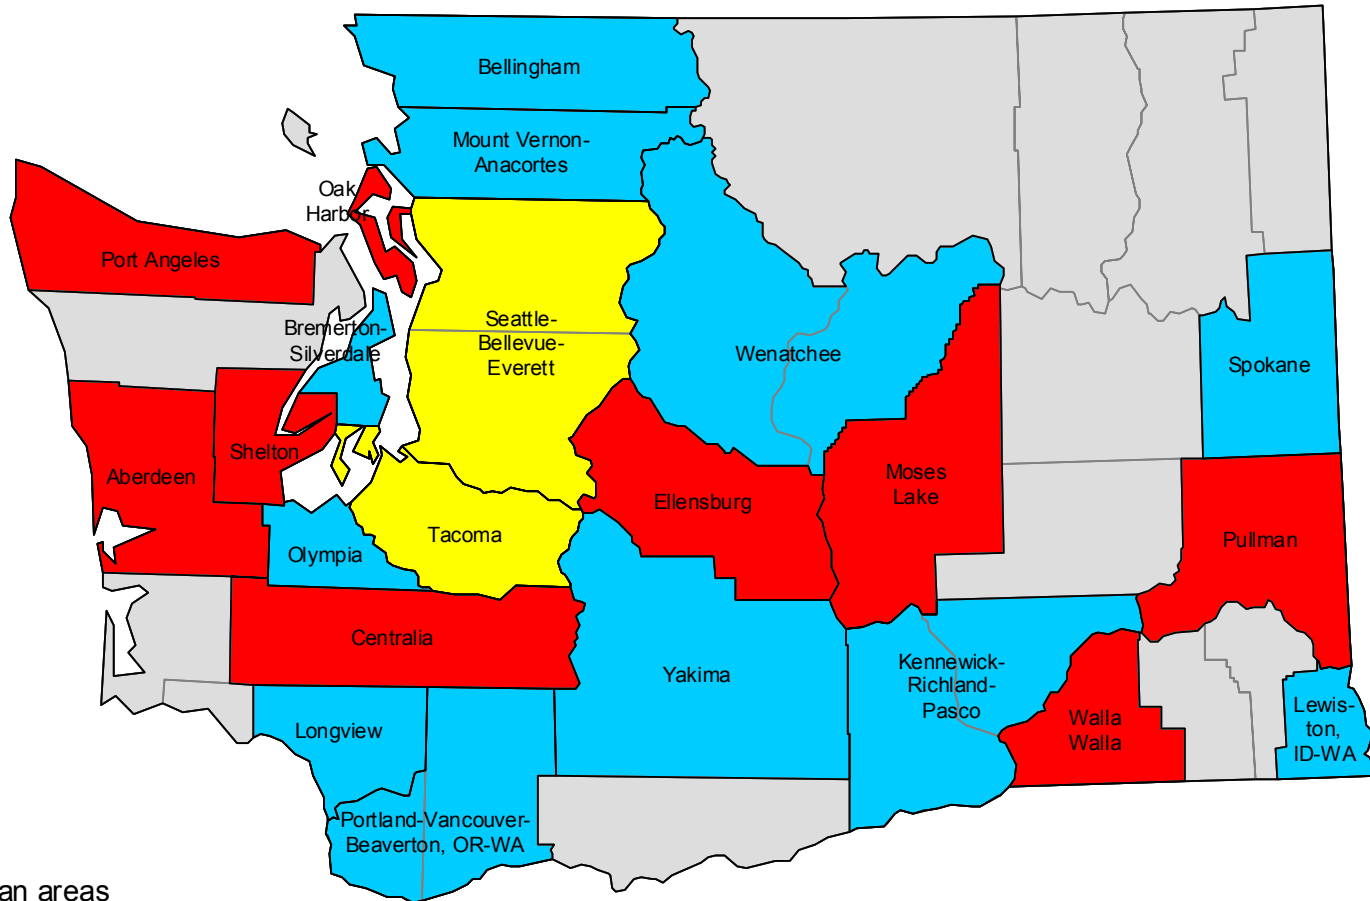

2000-based metropolitan and micropolitan areas in Nebraska

2000-based metropolitan and micropolitan areas in Nevada

2000-based NECTAs in New Hampshire

2000-based metropolitan areas in New Jersey

-  New York-Newark-Edison, NY-NJ-PA MSA
-  Philadelphia-Camden-Wilmington, PA-NJ-DE-MD MSA
-  Other MSAs

2000-based NECTAs in Rhode Island

-  Metropolitan NECTAs
-  Outside CBSA

2000-based metropolitan and micropolitan areas in South Carolina

-  Metropolitan areas
-  Micropolitan areas
-  Outside CBSA

2000-based metropolitan and micropolitan areas in South Dakota

2000-based metropolitan and micropolitan areas in Tennessee

-  Metropolitan areas
-  Micropolitan areas
-  Outside CBSA

2000-based metropolitan and micropolitan areas in Utah

-  Metropolitan areas
-  Micropolitan areas
-  Outside CBSA

2000-based NECTAs in Vermont

2000-based metropolitan and micropolitan areas in Virginia

-  Metropolitan areas
-  Metropolitan divisions
-  Micropolitan areas
-  Outside CBSA

2000-based metropolitan and micropolitan areas in Washington