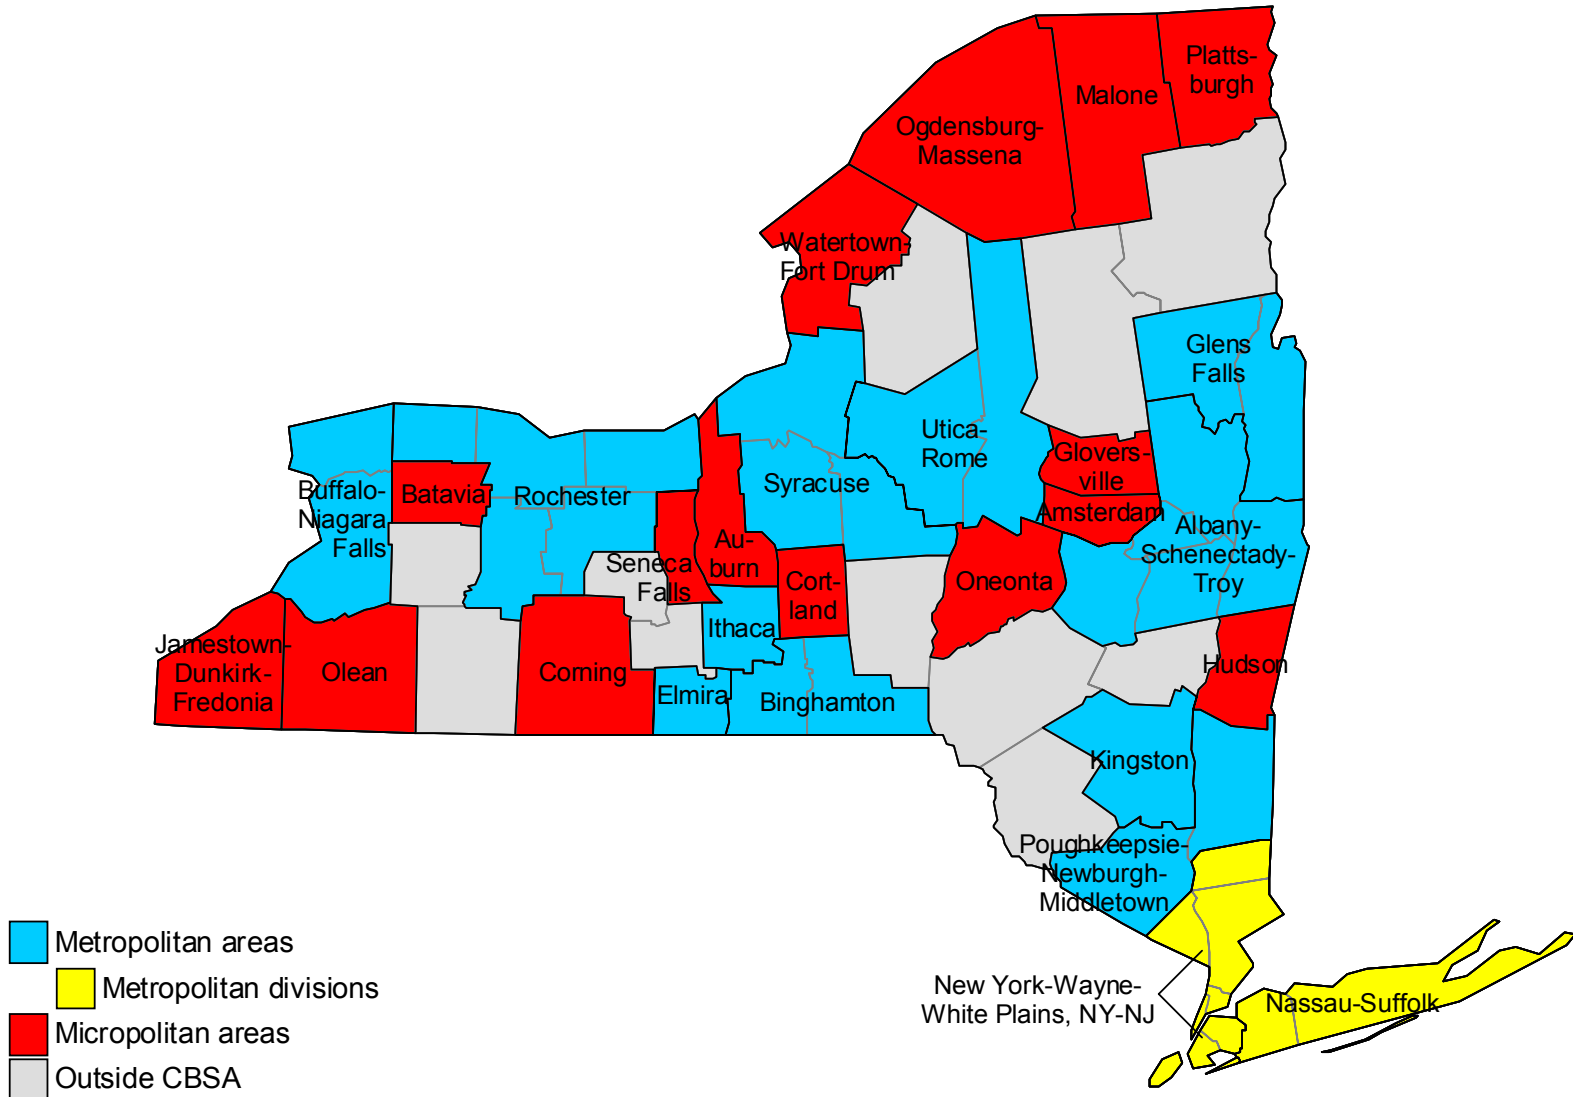

2000-based metropolitan and micropolitan areas in Missouri

- Metropolitan areas
- Micropolitan areas
- Outside CBSA

2000-based metropolitan and micropolitan areas in Montana

-  Metropolitan areas
-  Micropolitan areas
-  Outside CBSA

2000-based metropolitan and micropolitan areas in Nebraska

2000-based metropolitan and micropolitan areas in Nevada

2000-based NECTAs in New Hampshire

2000-based metropolitan areas in New Jersey

-  New York-Newark-Edison, NY-NJ-PA MSA
-  Philadelphia-Camden-Wilmington, PA-NJ-DE-MD MSA
-  Other MSAs

2000-based metropolitan and micropolitan areas in New Mexico

-  Metropolitan areas
-  Micropolitan areas
-  Outside CBSA

2000-based metropolitan and micropolitan areas in New York

2000-based metropolitan and micropolitan areas in North Carolina

- Metropolitan areas
- Micropolitan areas
- Outside CBSA

2000-based metropolitan and micropolitan areas in North Dakota

2000-based metropolitan and micropolitan areas in Ohio

- Metropolitan areas
- Micropolitan areas
- Outside CBSA