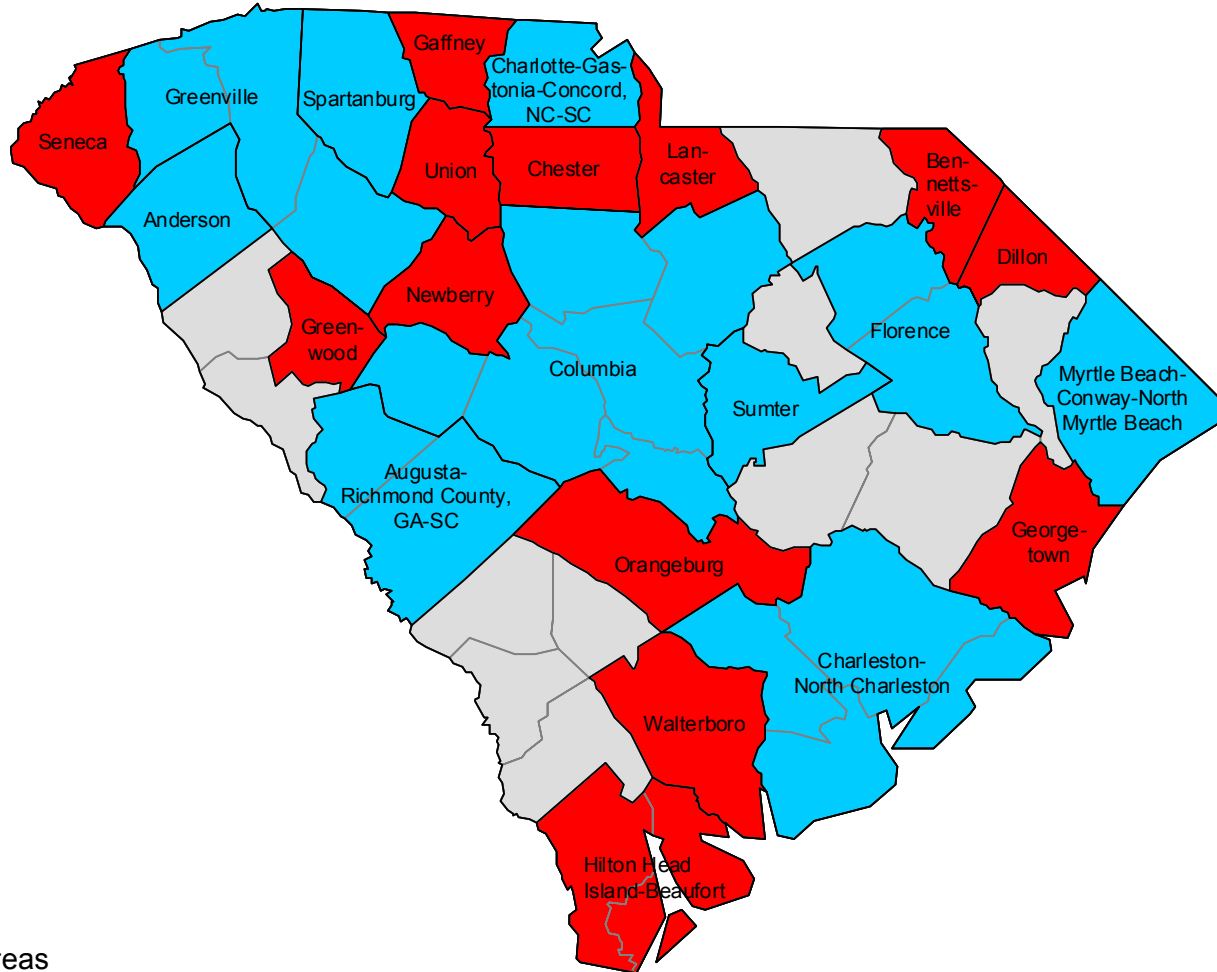

2000-based metropolitan and micropolitan areas in Nebraska

2000-based metropolitan and micropolitan areas in Nevada

2000-based NECTAs in New Hampshire

2000-based metropolitan areas in New Jersey

-  New York-Newark-Edison, NY-NJ-PA MSA
-  Philadelphia-Camden-Wilmington, PA-NJ-DE-MD MSA
-  Other MSAs

2000-based metropolitan and micropolitan areas in Oklahoma

2000-based metropolitan and micropolitan areas in Oregon

- Metropolitan areas
- Micropolitan areas
- Outside CBSA

2000-based metropolitan and micropolitan areas in Pennsylvania

- New York-Newark-Edison, NY-NJ-PA MSA
- Philadelphia-Camden-Wilmington, PA-NJ-DE-MD MSA
- Other MSAs

- Micropolitan areas
- Outside CBSA

2000-based metropolitan and micropolitan areas in Puerto Rico

- Metropolitan areas
- Micropolitan areas
- Outside CBSA

2000-based NECTAs in Rhode Island

-  Metropolitan NECTAs
-  Outside CBSA

2000-based metropolitan and micropolitan areas in South Carolina

-  Metropolitan areas
-  Micropolitan areas
-  Outside CBSA

2000-based metropolitan and micropolitan areas in South Dakota