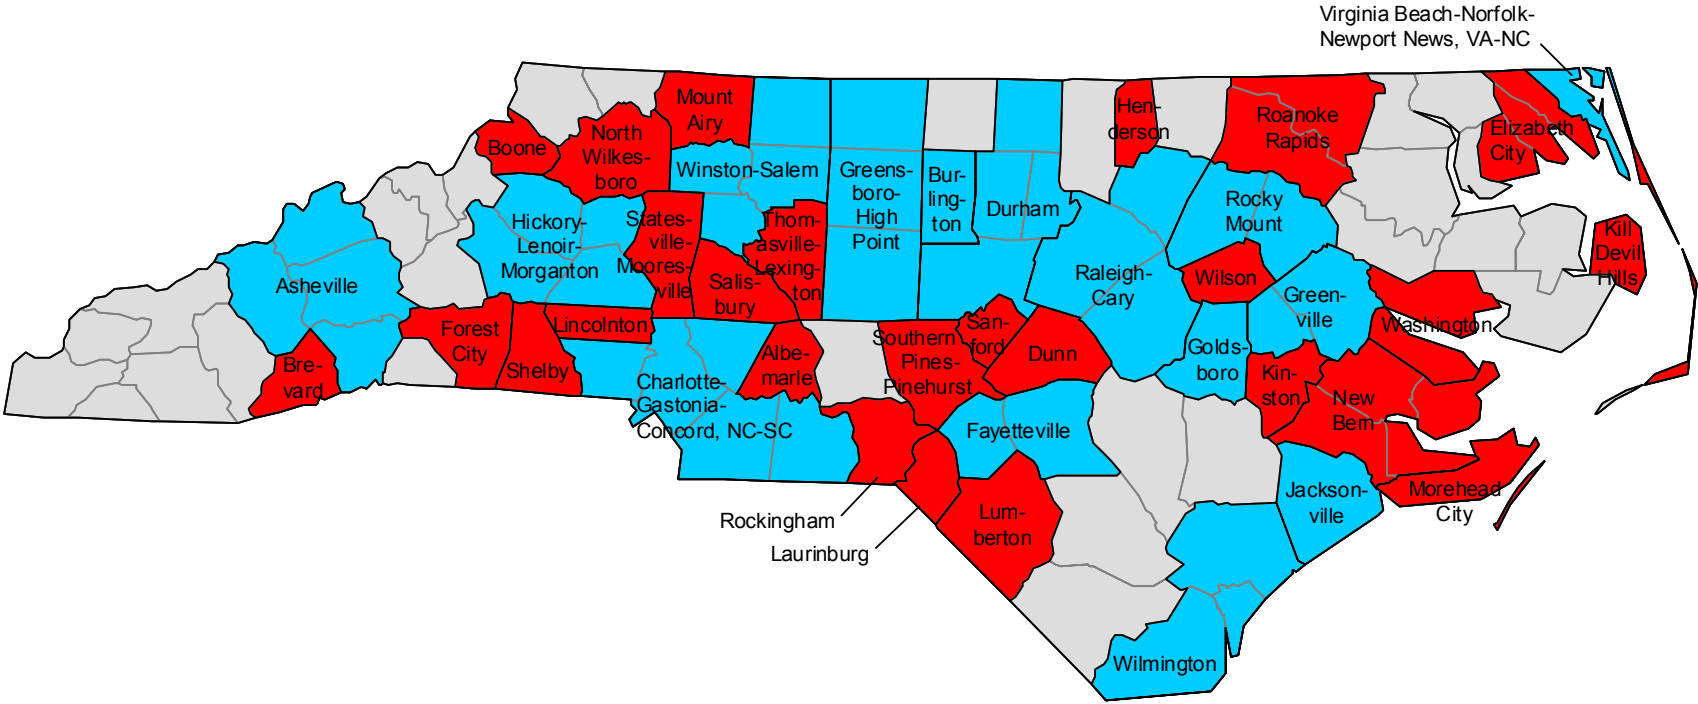

2000-based metropolitan and micropolitan areas in California

2000-based metropolitan and micropolitan areas in Colorado

2000-based NECTAs in Connecticut

2000-based metropolitan and micropolitan areas in Delaware

2000-based metropolitan and micropolitan areas in Nebraska

2000-based metropolitan and micropolitan areas in Nevada

2000-based NECTAs in New Hampshire

2000-based metropolitan areas in New Jersey

-  New York-Newark-Edison, NY-NJ-PA MSA
-  Philadelphia-Camden-Wilmington, PA-NJ-DE-MD MSA
-  Other MSAs

2000-based metropolitan and micropolitan areas in New Mexico

-  Metropolitan areas
-  Micropolitan areas
-  Outside CBSA

2000-based metropolitan and micropolitan areas in New York

2000-based metropolitan and micropolitan areas in North Carolina

- Metropolitan areas
- Micropolitan areas
- Outside CBSA

2000-based metropolitan and micropolitan areas in North Dakota

2000-based metropolitan and micropolitan areas in Ohio

- Metropolitan areas
- Micropolitan areas
- Outside CBSA