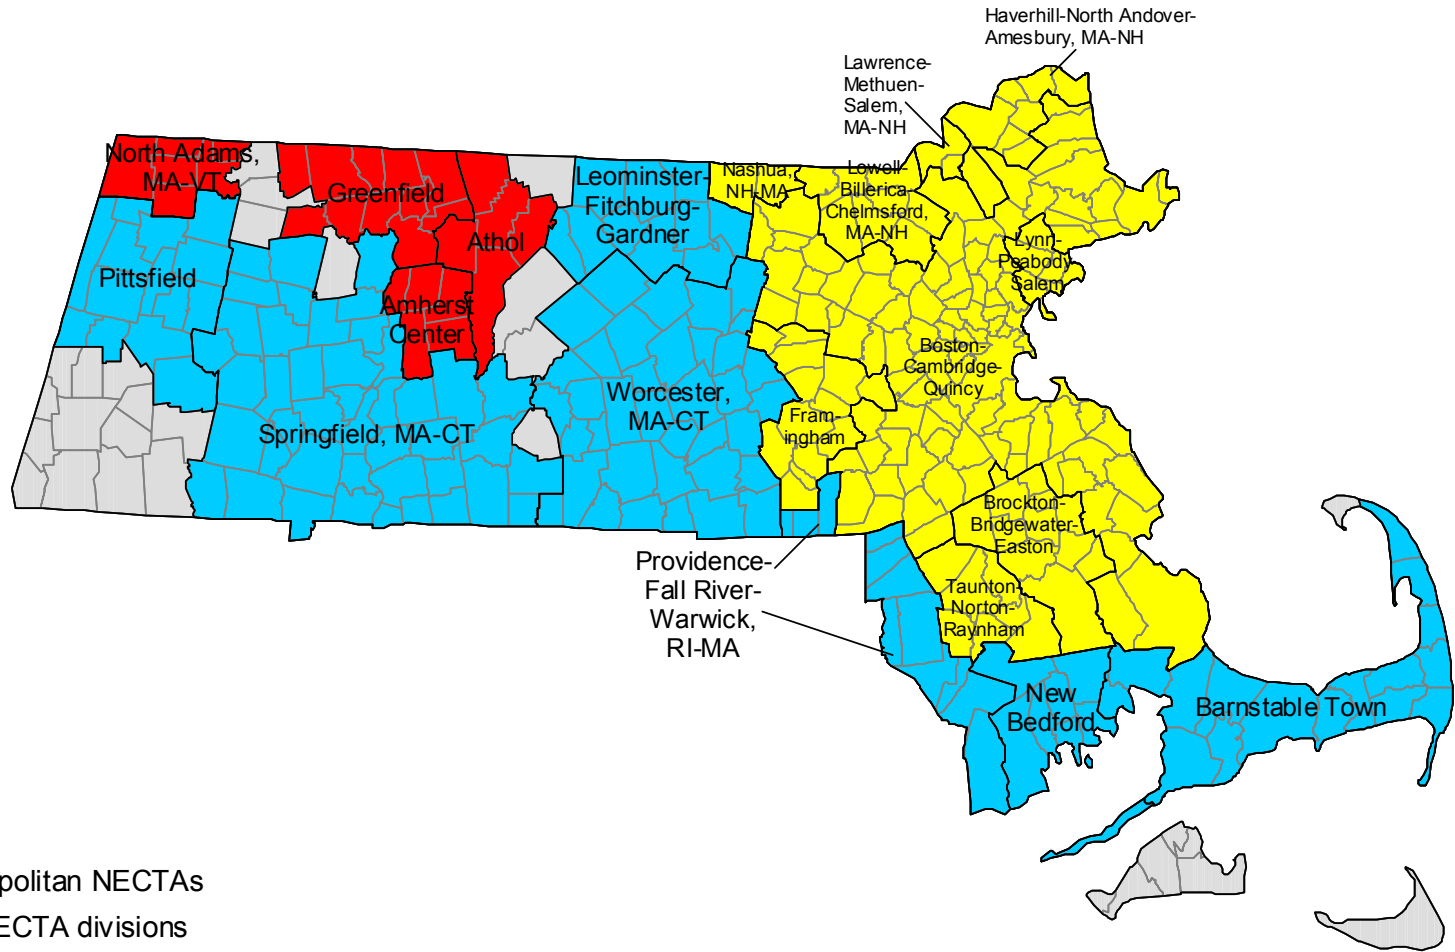

2000-based metropolitan and micropolitan areas in Indiana

2000-based metropolitan and micropolitan areas in Iowa

-  Metropolitan areas
-  Micropolitan areas
-  Outside CBSA

2000-based metropolitan and micropolitan areas in Kansas

2000-based metropolitan and micropolitan areas in Kentucky

- Metropolitan areas
- Micropolitan areas
- Outside CBSA

2000-based metropolitan and micropolitan areas in Louisiana

2000-based NECTAs in Maine

2000-based metropolitan and micropolitan areas in Maryland and the District of Columbia

- Metropolitan areas
- Metropolitan divisions
- Micropolitan areas
- Outside CBSA

2000-based NECTAs in Massachusetts

- Metropolitan NECTAs
- NECTA divisions
- Micropolitan NECTAs
- Outside CBSA

2000-based metropolitan and micropolitan areas in Michigan

2000-based metropolitan and micropolitan areas in Minnesota

-  Metropolitan areas
-  Micropolitan areas
-  Outside CBSA

2000-based metropolitan and micropolitan areas in Mississippi

-  Metropolitan areas
-  Micropolitan areas
-  Outside CBSA