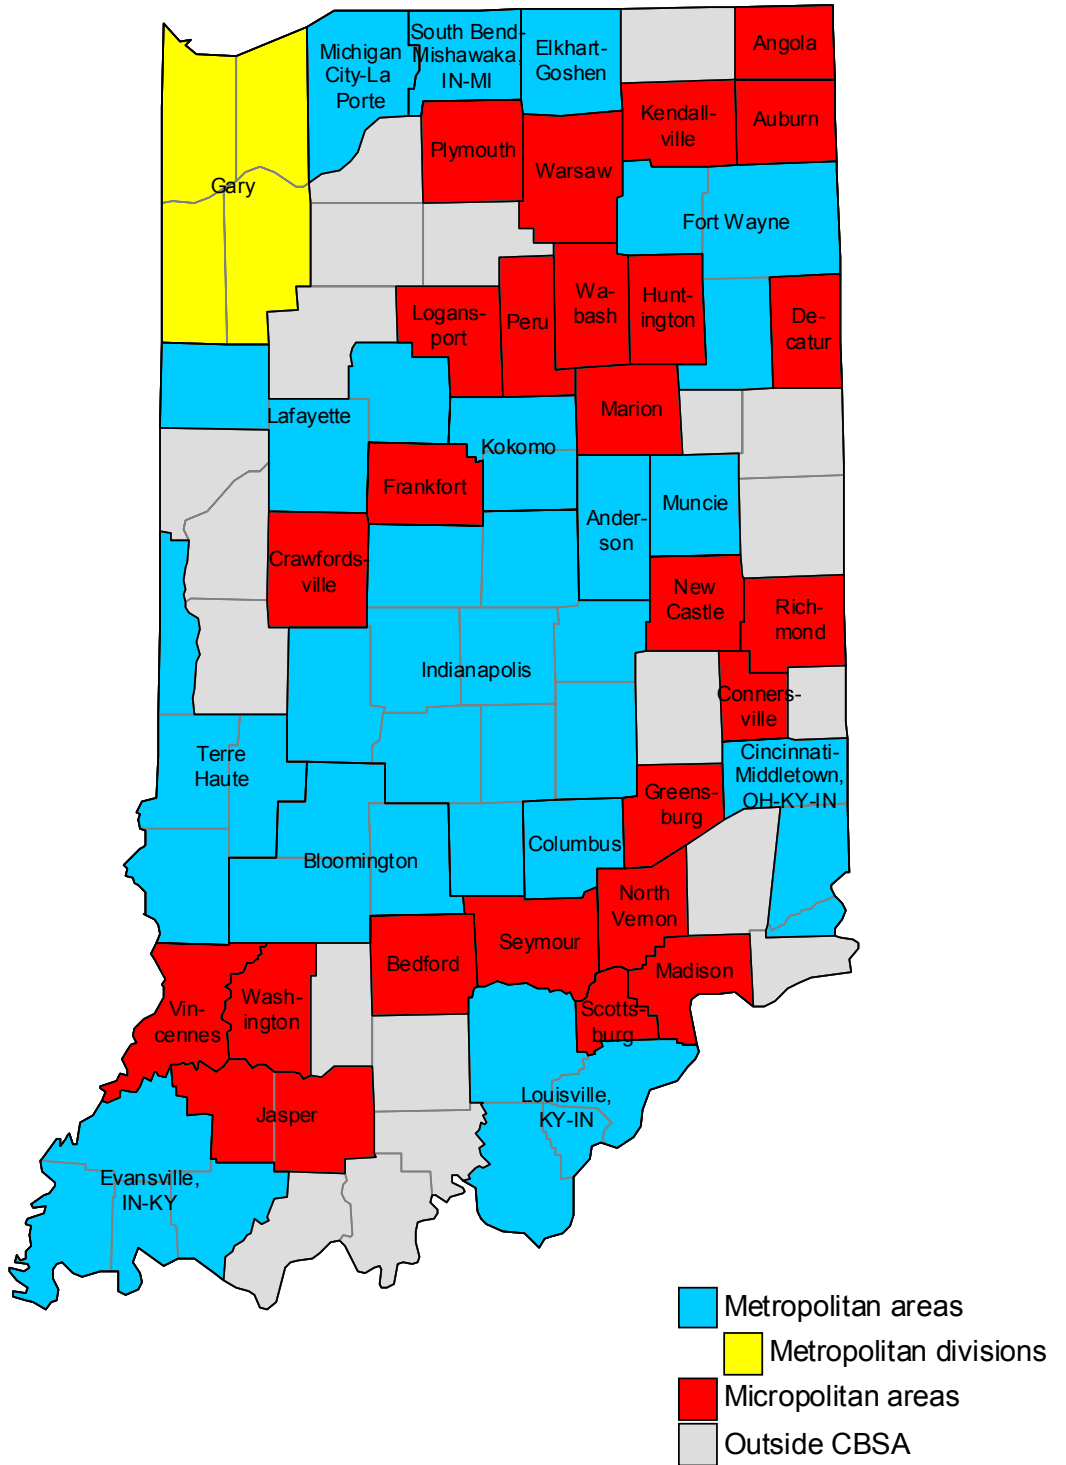

2000-based metropolitan and micropolitan areas in Georgia

- Metropolitan areas
- Micropolitan areas
- Outside CBSA

2000-based metropolitan and micropolitan areas in Hawaii

- Metropolitan areas
- Micropolitan areas
- Outside CBSA

2000-based metropolitan and micropolitan areas in Idaho

-  Metropolitan areas
-  Micropolitan areas
-  Outside CBSA

2000-based metropolitan and micropolitan areas in Illinois

- Metropolitan areas
- Metropolitan divisions
- Micropolitan areas
- Outside CBSA

2000-based metropolitan and micropolitan areas in Indiana

2000-based metropolitan and micropolitan areas in Iowa

-  Metropolitan areas
-  Micropolitan areas
-  Outside CBSA

2000-based metropolitan and micropolitan areas in Kansas

2000-based metropolitan and micropolitan areas in Kentucky

- Metropolitan areas
- Micropolitan areas
- Outside CBSA

2000-based metropolitan and micropolitan areas in Louisiana

2000-based NECTAs in Maine

2000-based metropolitan and micropolitan areas in Maryland and the District of Columbia