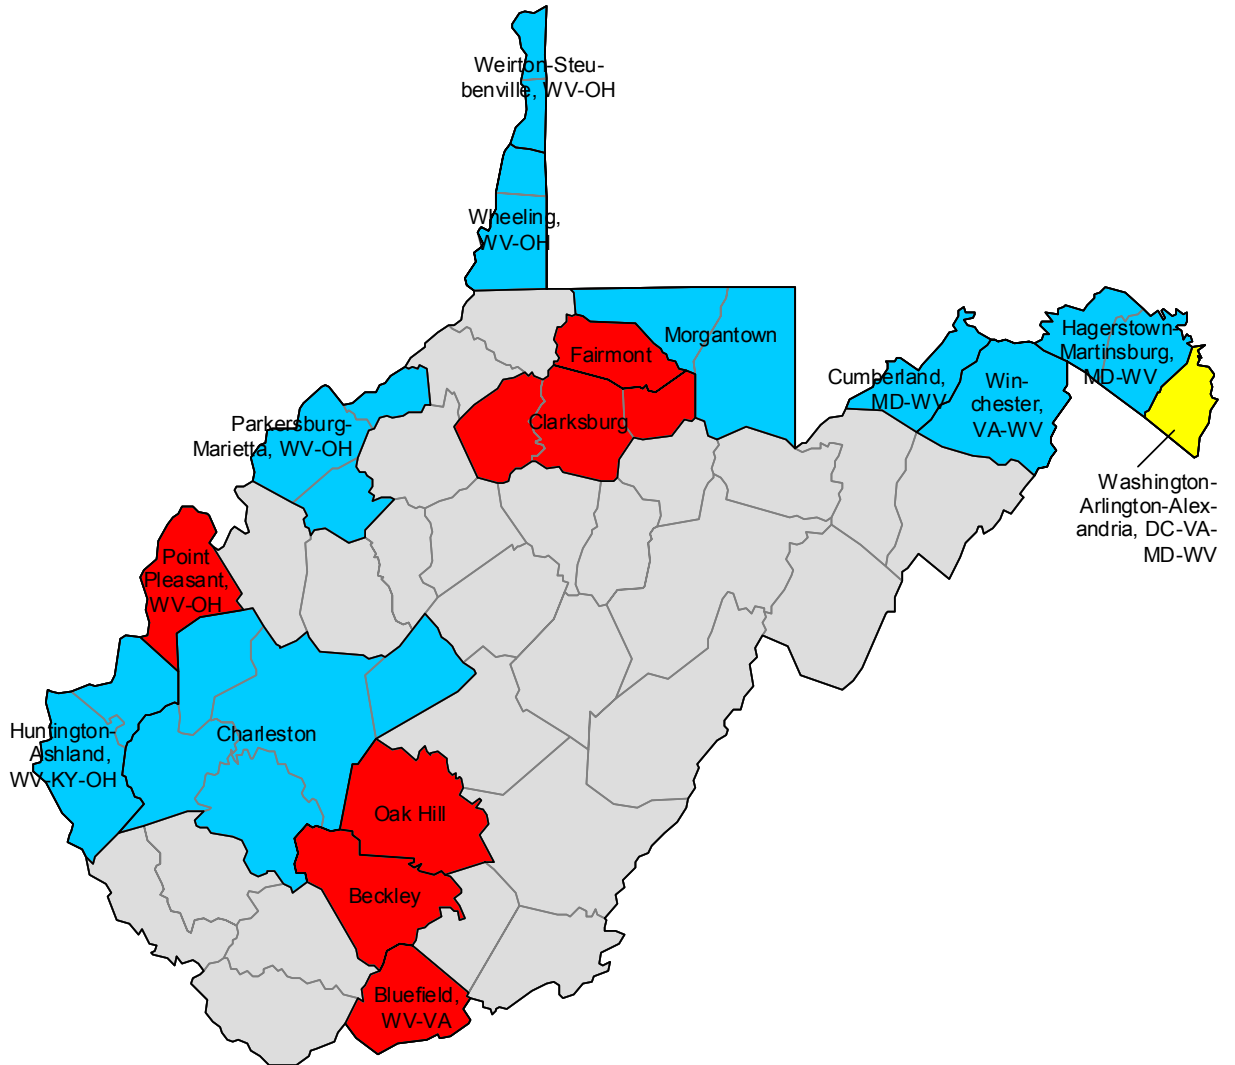

2000-based metropolitan and micropolitan areas in West Virginia

- Metropolitan areas
- Metropolitan divisions
- Micropolitan areas
- Outside CBSA