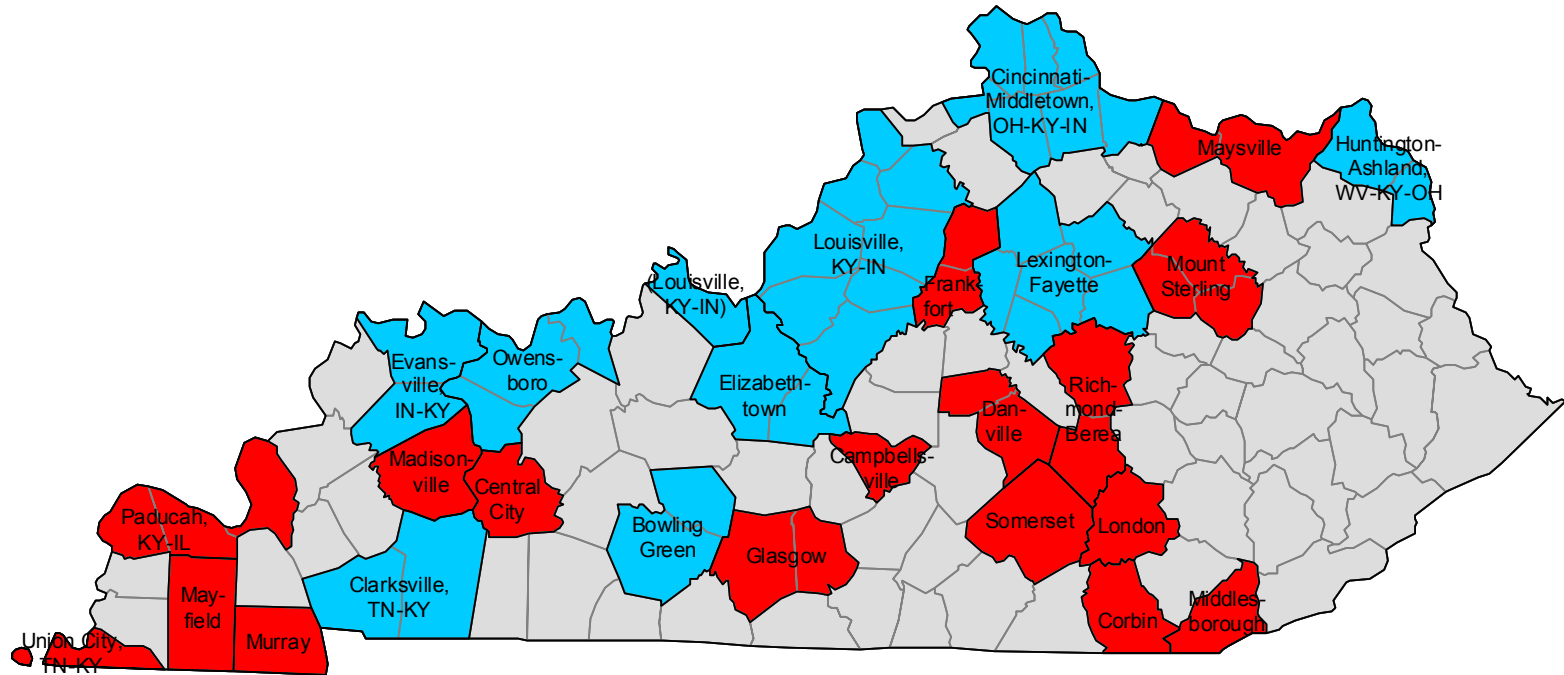

2000-based metropolitan and micropolitan areas in Georgia

- Metropolitan areas
- Micropolitan areas
- Outside CBSA

2000-based metropolitan and micropolitan areas in Hawaii

- Metropolitan areas
- Micropolitan areas
- Outside CBSA

2000-based metropolitan and micropolitan areas in Idaho

-  Metropolitan areas
-  Micropolitan areas
-  Outside CBSA

2000-based metropolitan and micropolitan areas in Illinois

- Metropolitan areas
- Metropolitan divisions
- Micropolitan areas
- Outside CBSA

2000-based metropolitan and micropolitan areas in Indiana

2000-based metropolitan and micropolitan areas in Iowa

-  Metropolitan areas
-  Micropolitan areas
-  Outside CBSA

2000-based metropolitan and micropolitan areas in Kansas

2000-based metropolitan and micropolitan areas in Kentucky

- Metropolitan areas
- Micropolitan areas
- Outside CBSA

2000-based metropolitan and micropolitan areas in Louisiana

2000-based NECTAs in Maine

2000-based metropolitan and micropolitan areas in Maryland and the District of Columbia