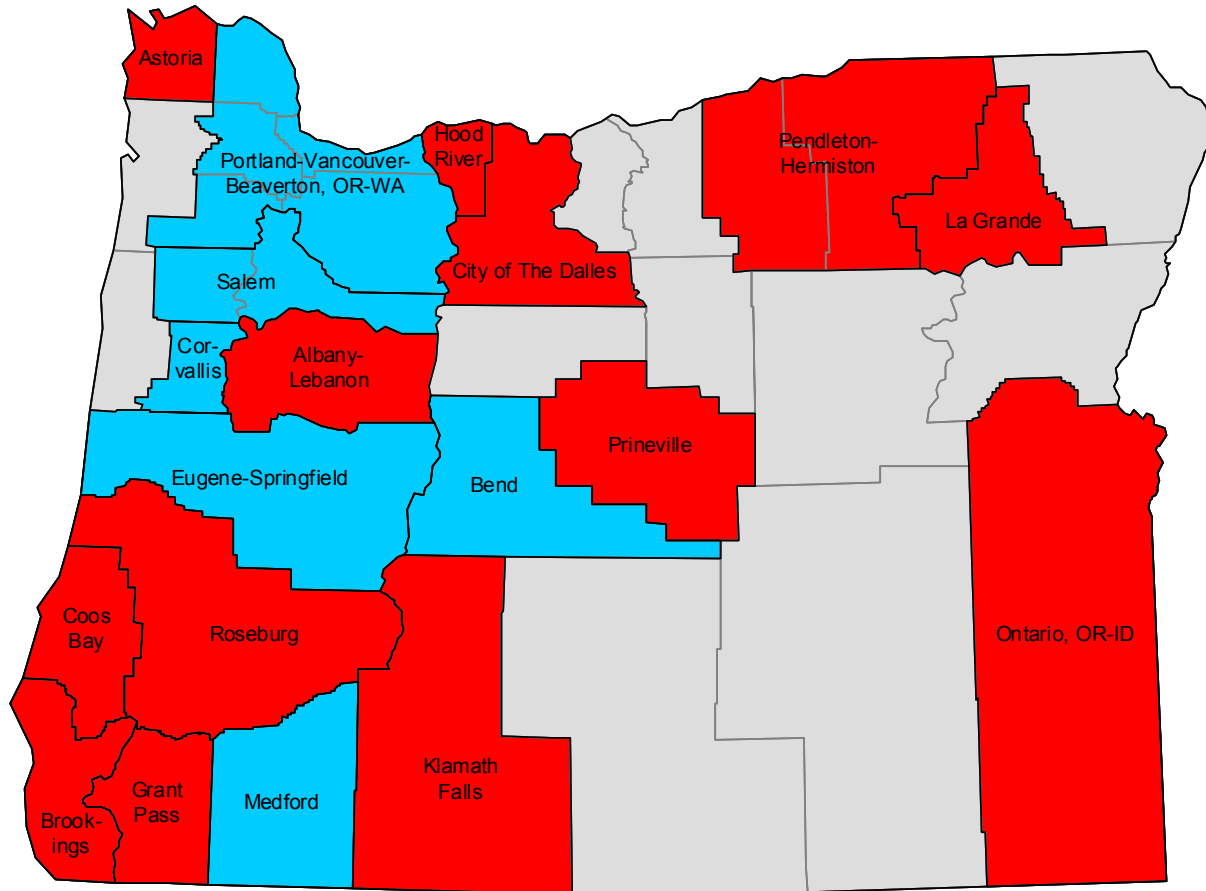

2000-based metropolitan and micropolitan areas in Nebraska

2000-based metropolitan and micropolitan areas in Nevada

2000-based NECTAs in New Hampshire

2000-based metropolitan areas in New Jersey

-  New York-Newark-Edison, NY-NJ-PA MSA
-  Philadelphia-Camden-Wilmington, PA-NJ-DE-MD MSA
-  Other MSAs

2000-based metropolitan and micropolitan areas in New Mexico

-  Metropolitan areas
-  Micropolitan areas
-  Outside CBSA

2000-based metropolitan and micropolitan areas in New York

2000-based metropolitan and micropolitan areas in North Carolina

- Metropolitan areas
- Micropolitan areas
- Outside CBSA

2000-based metropolitan and micropolitan areas in North Dakota

2000-based metropolitan and micropolitan areas in Ohio

- Metropolitan areas
- Micropolitan areas
- Outside CBSA

2000-based metropolitan and micropolitan areas in Oklahoma

2000-based metropolitan and micropolitan areas in Oregon

- Metropolitan areas
- Micropolitan areas
- Outside CBSA

2000-based metropolitan and micropolitan areas in Pennsylvania