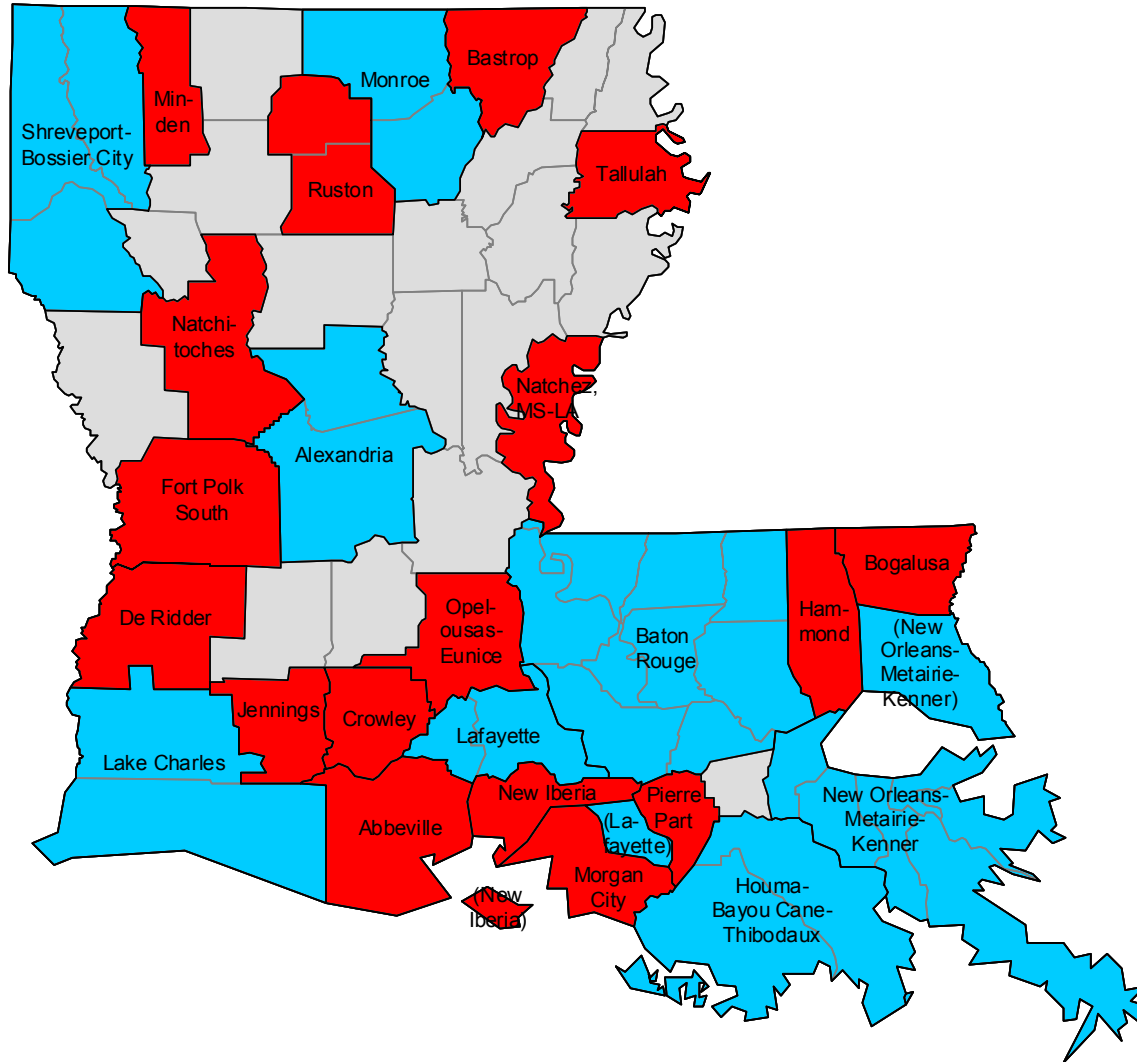

2000-based metropolitan and micropolitan areas in Georgia

- Metropolitan areas
- Micropolitan areas
- Outside CBSA

2000-based metropolitan and micropolitan areas in Hawaii

- Metropolitan areas
- Micropolitan areas
- Outside CBSA

2000-based metropolitan and micropolitan areas in Idaho

-  Metropolitan areas
-  Micropolitan areas
-  Outside CBSA

2000-based metropolitan and micropolitan areas in Illinois

- Metropolitan areas
- Metropolitan divisions
- Micropolitan areas
- Outside CBSA

2000-based metropolitan and micropolitan areas in Indiana

2000-based metropolitan and micropolitan areas in Iowa

-  Metropolitan areas
-  Micropolitan areas
-  Outside CBSA

2000-based metropolitan and micropolitan areas in Kansas

2000-based metropolitan and micropolitan areas in Kentucky

- Metropolitan areas
- Micropolitan areas
- Outside CBSA

2000-based metropolitan and micropolitan areas in Louisiana

2000-based NECTAs in Maine

2000-based metropolitan and micropolitan areas in Maryland and the District of Columbia