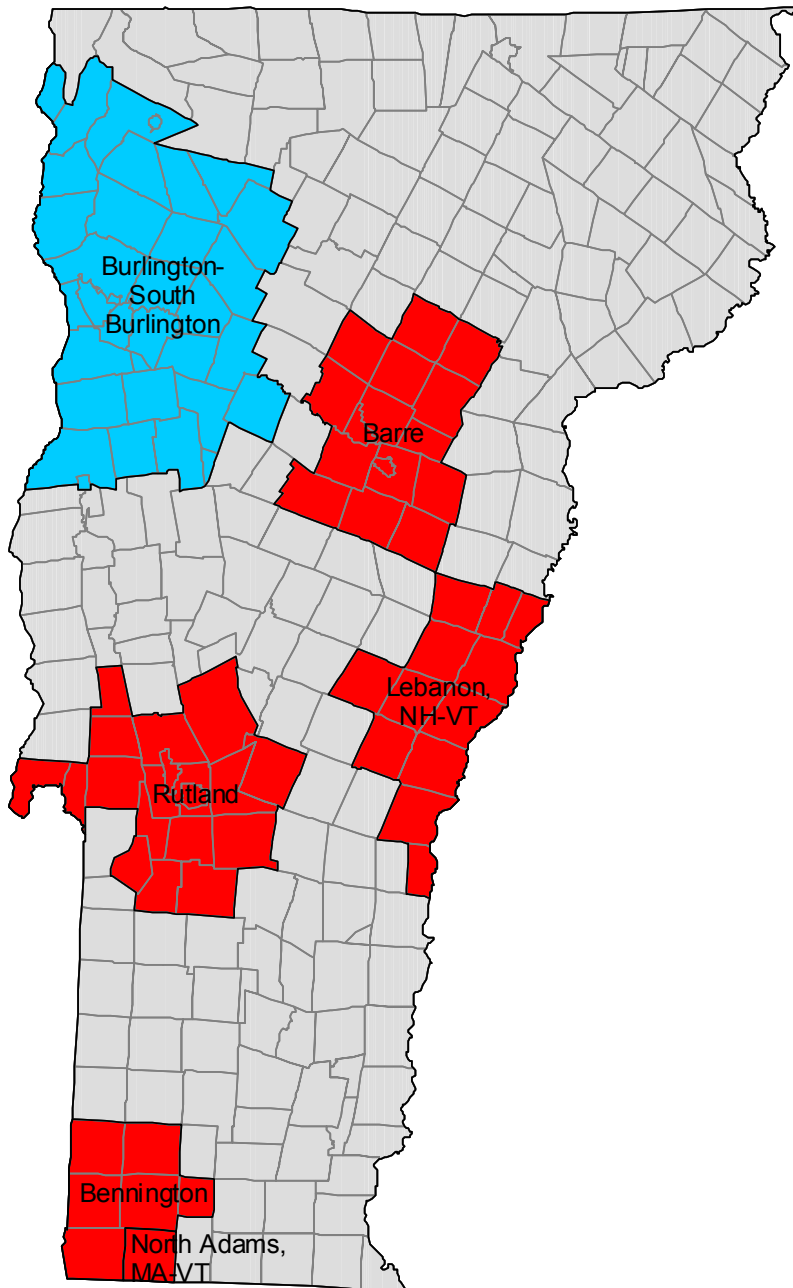

2000-based NECTAs in Vermont