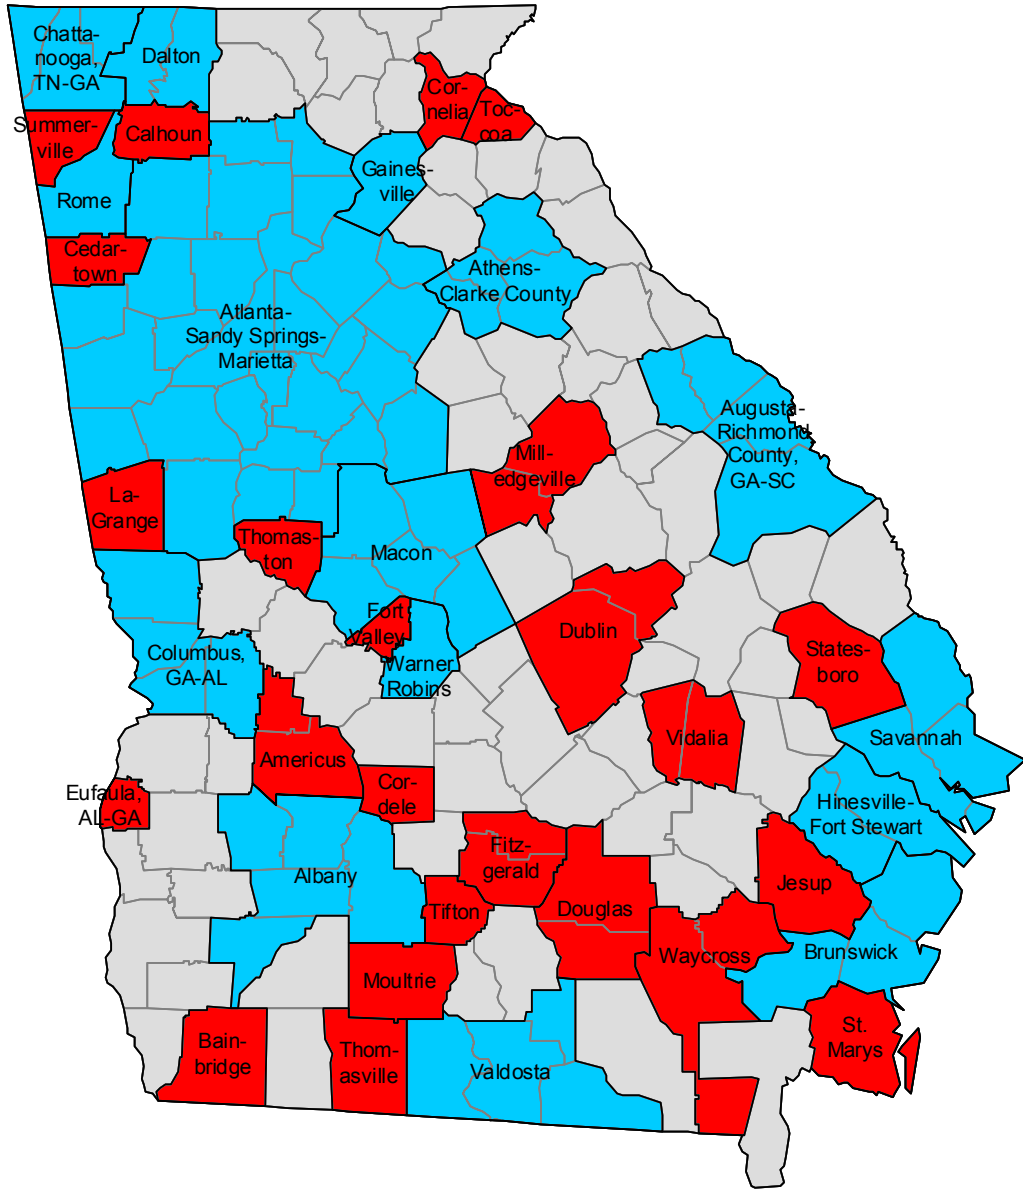

2000-based metropolitan and micropolitan areas in Alabama

2000-based metropolitan and micropolitan areas in Alaska

2000-based metropolitan and micropolitan areas in Arizona

2000-based metropolitan and micropolitan areas in Arkansas

2000-based metropolitan and micropolitan areas in California

2000-based metropolitan and micropolitan areas in Colorado

2000-based NECTAs in Connecticut

2000-based metropolitan and micropolitan areas in Delaware

-  Metropolitan areas
-  Metropolitan divisions
-  Micropolitan areas

2000-based metropolitan and micropolitan areas in Florida

- Metropolitan areas
- Metropolitan divisions
- Micropolitan areas
- Outside CBSA

2000-based metropolitan and micropolitan areas in Georgia

- Metropolitan areas
- Micropolitan areas
- Outside CBSA

2000-based metropolitan and micropolitan areas in Hawaii

- Metropolitan areas
- Micropolitan areas
- Outside CBSA