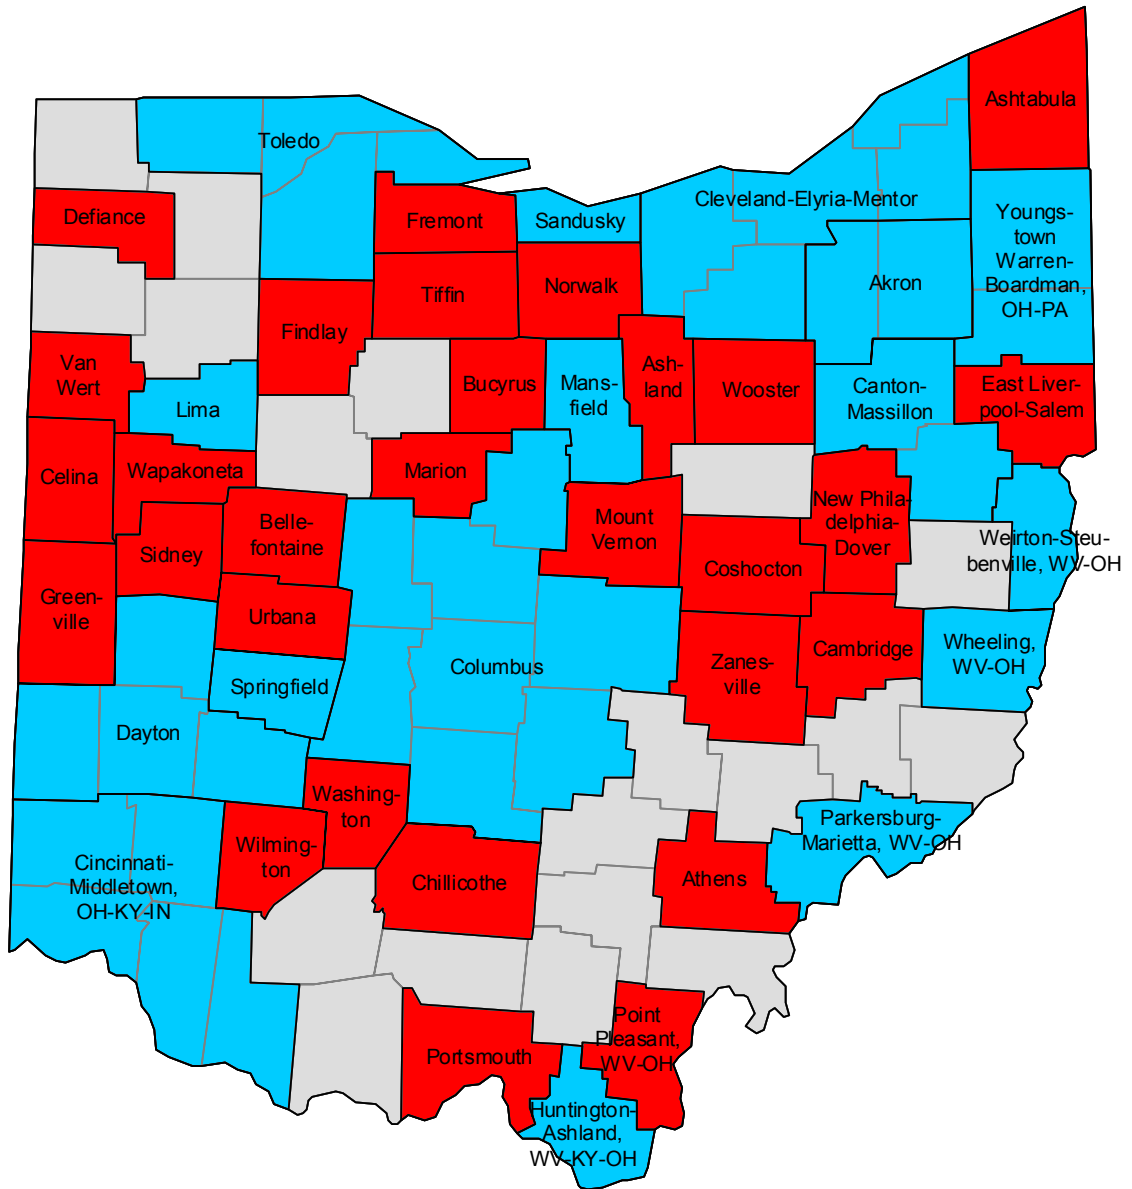

2000-based metropolitan and micropolitan areas in Ohio

- Metropolitan areas
- Micropolitan areas
- Outside CBSA