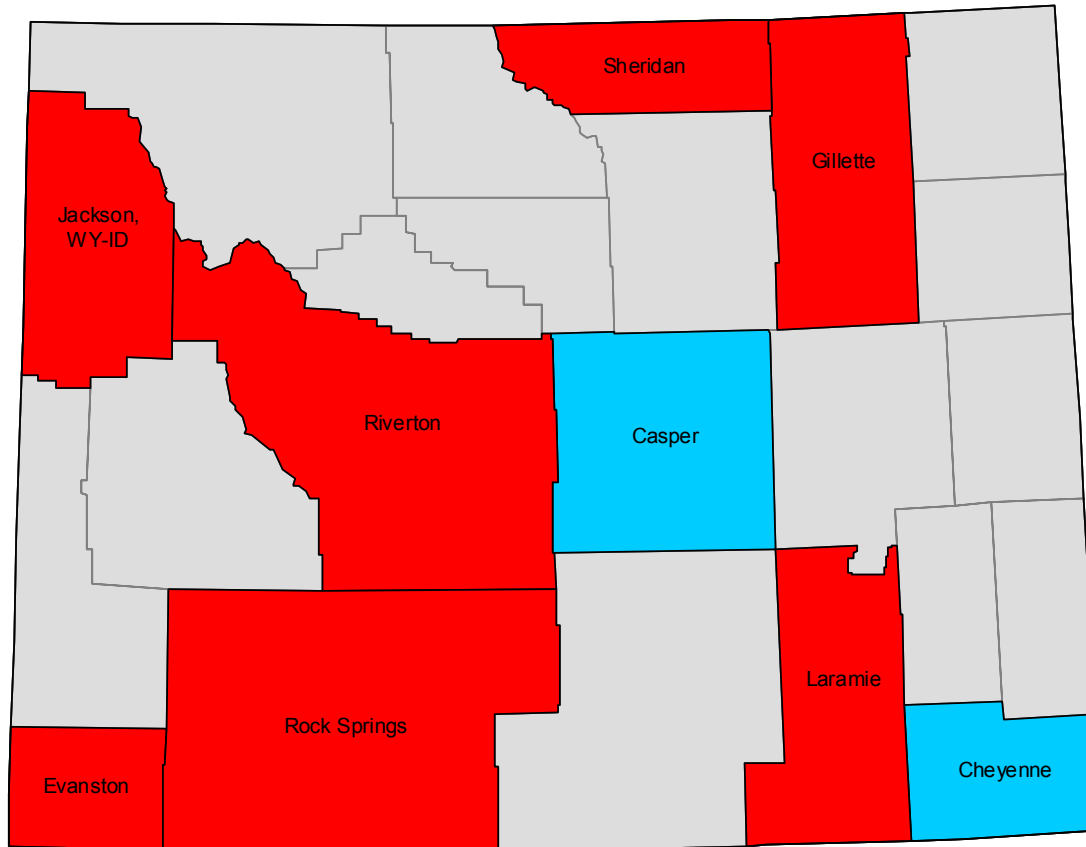

2000-based metropolitan and micropolitan areas in Wyoming

- Metropolitan areas
- Micropolitan areas
- Outside CBSA