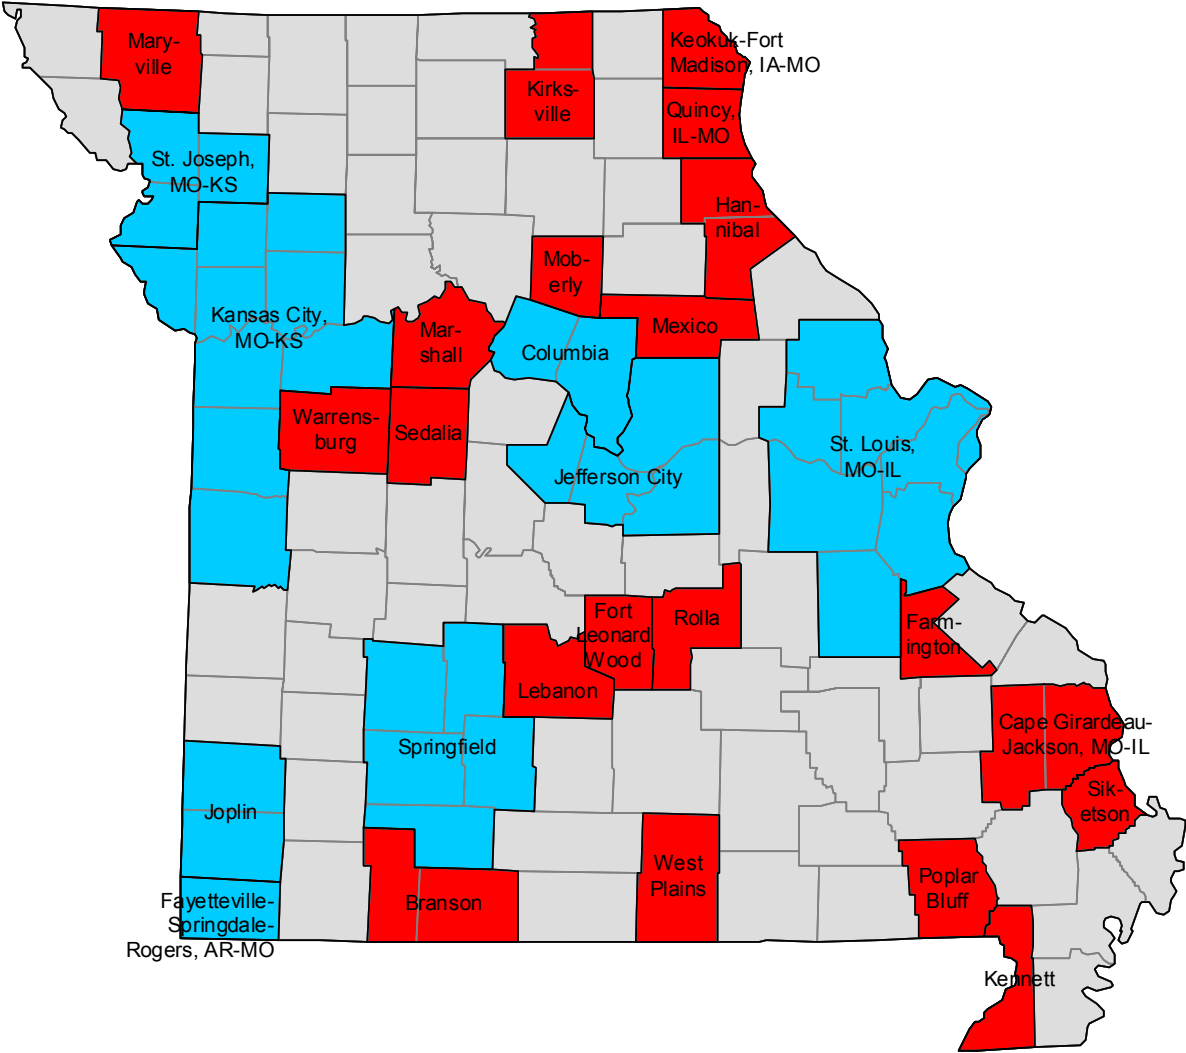

2000-based metropolitan and micropolitan areas in Kentucky

- Metropolitan areas
- Micropolitan areas
- Outside CBSA

2000-based metropolitan and micropolitan areas in Louisiana

2000-based NECTAs in Maine

2000-based metropolitan and micropolitan areas in Maryland and the District of Columbia

- Metropolitan areas
- Metropolitan divisions
- Micropolitan areas
- Outside CBSA

2000-based NECTAs in Massachusetts

- Metropolitan NECTAs
- NECTA divisions
- Micropolitan NECTAs
- Outside CBSA

2000-based metropolitan and micropolitan areas in Michigan

2000-based metropolitan and micropolitan areas in Minnesota

-  Metropolitan areas
-  Micropolitan areas
-  Outside CBSA

2000-based metropolitan and micropolitan areas in Mississippi

-  Metropolitan areas
-  Micropolitan areas
-  Outside CBSA

2000-based metropolitan and micropolitan areas in Missouri

- Metropolitan areas
- Micropolitan areas
- Outside CBSA

2000-based metropolitan and micropolitan areas in Montana

-  Metropolitan areas
-  Micropolitan areas
-  Outside CBSA