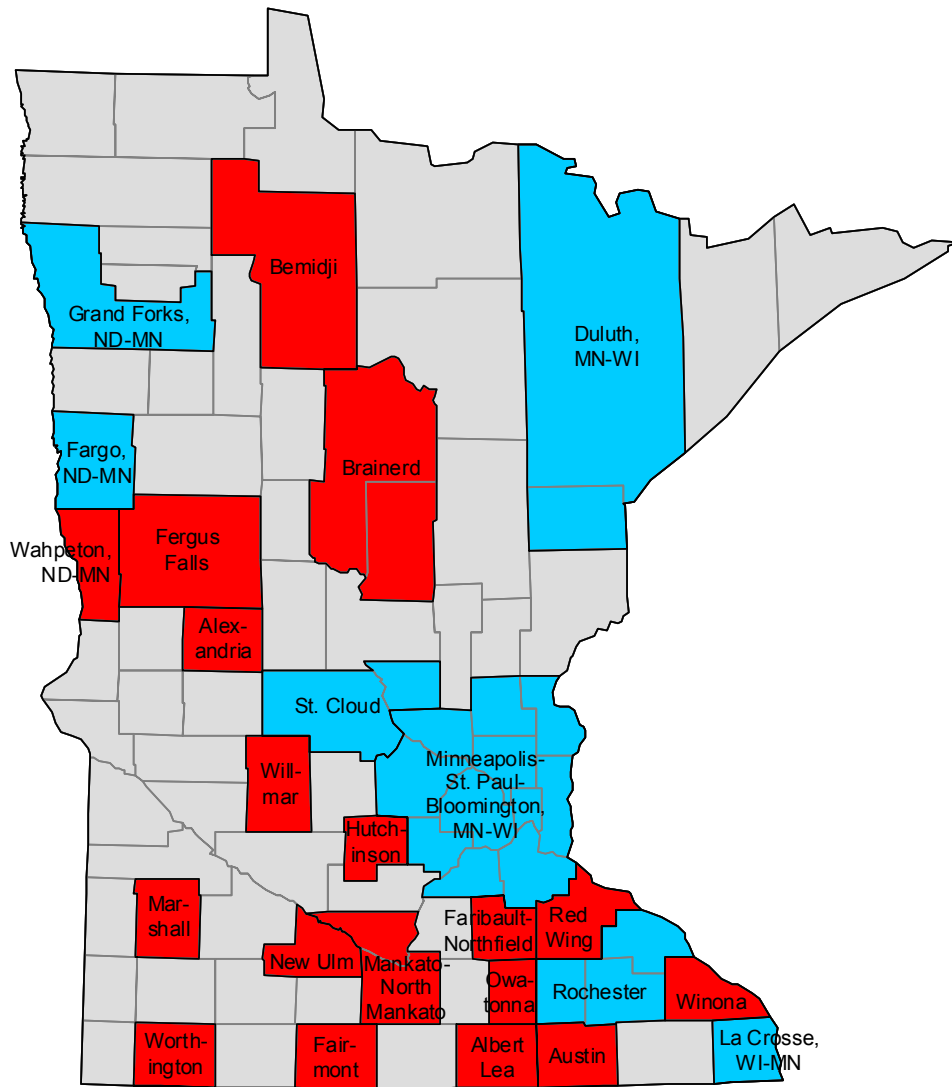

2000-based metropolitan and micropolitan areas in Indiana

2000-based metropolitan and micropolitan areas in Iowa

-  Metropolitan areas
-  Micropolitan areas
-  Outside CBSA

2000-based metropolitan and micropolitan areas in Kansas

2000-based metropolitan and micropolitan areas in Kentucky

- Metropolitan areas
- Micropolitan areas
- Outside CBSA

2000-based metropolitan and micropolitan areas in Louisiana

2000-based NECTAs in Maine

2000-based metropolitan and micropolitan areas in Maryland and the District of Columbia

- Metropolitan areas
- Metropolitan divisions
- Micropolitan areas
- Outside CBSA

2000-based NECTAs in Massachusetts

- Metropolitan NECTAs
- NECTA divisions
- Micropolitan NECTAs
- Outside CBSA

2000-based metropolitan and micropolitan areas in Michigan

2000-based metropolitan and micropolitan areas in Minnesota

-  Metropolitan areas
-  Micropolitan areas
-  Outside CBSA

2000-based metropolitan and micropolitan areas in Mississippi

-  Metropolitan areas
-  Micropolitan areas
-  Outside CBSA