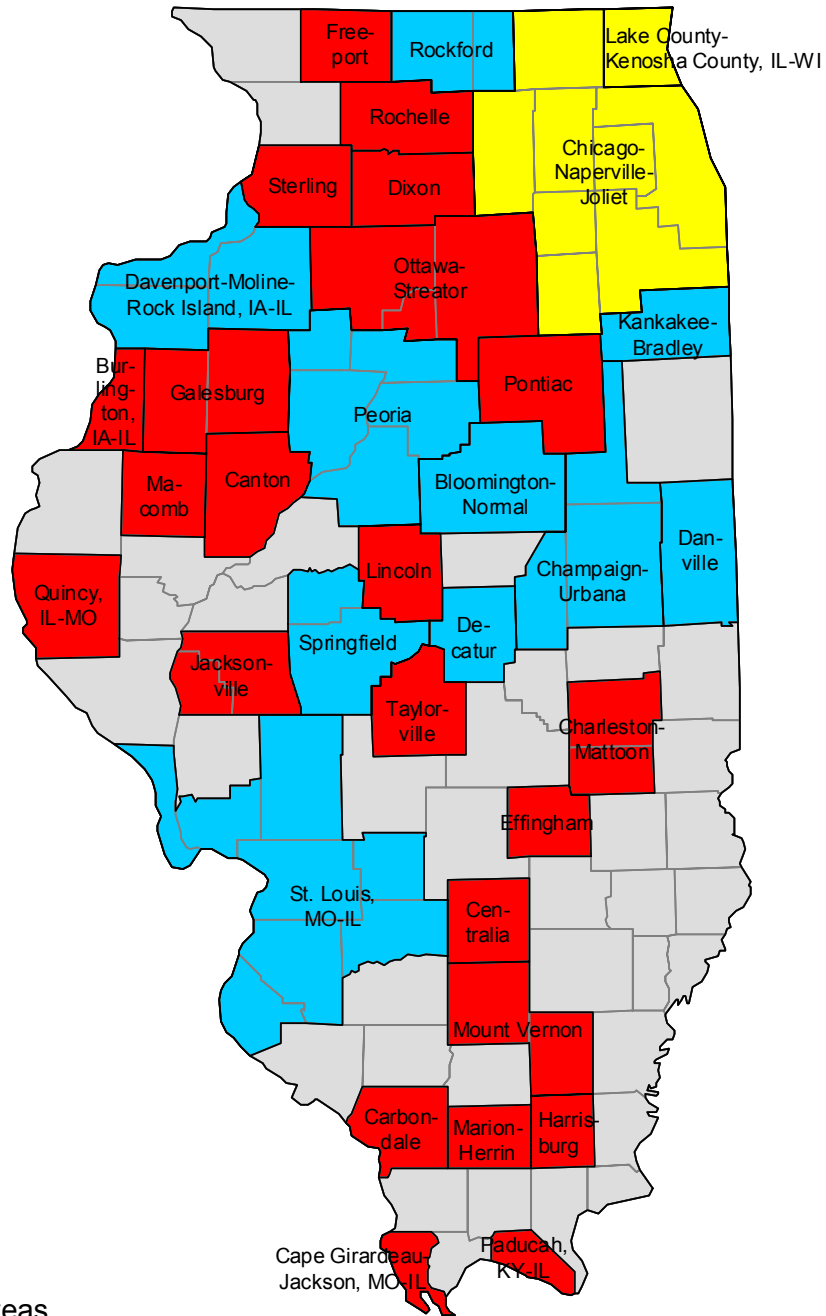

2000-based metropolitan and micropolitan areas in Alabama

2000-based metropolitan and micropolitan areas in Alaska

2000-based metropolitan and micropolitan areas in Arizona

2000-based metropolitan and micropolitan areas in Arkansas

2000-based metropolitan and micropolitan areas in California

2000-based metropolitan and micropolitan areas in Colorado

2000-based NECTAs in Connecticut

2000-based metropolitan and micropolitan areas in Delaware

2000-based metropolitan and micropolitan areas in Georgia

- Metropolitan areas
- Micropolitan areas
- Outside CBSA

2000-based metropolitan and micropolitan areas in Hawaii

- Metropolitan areas
- Micropolitan areas
- Outside CBSA

2000-based metropolitan and micropolitan areas in Idaho

-  Metropolitan areas
-  Micropolitan areas
-  Outside CBSA

2000-based metropolitan and micropolitan areas in Illinois

- Metropolitan areas
- Metropolitan divisions
- Micropolitan areas
- Outside CBSA