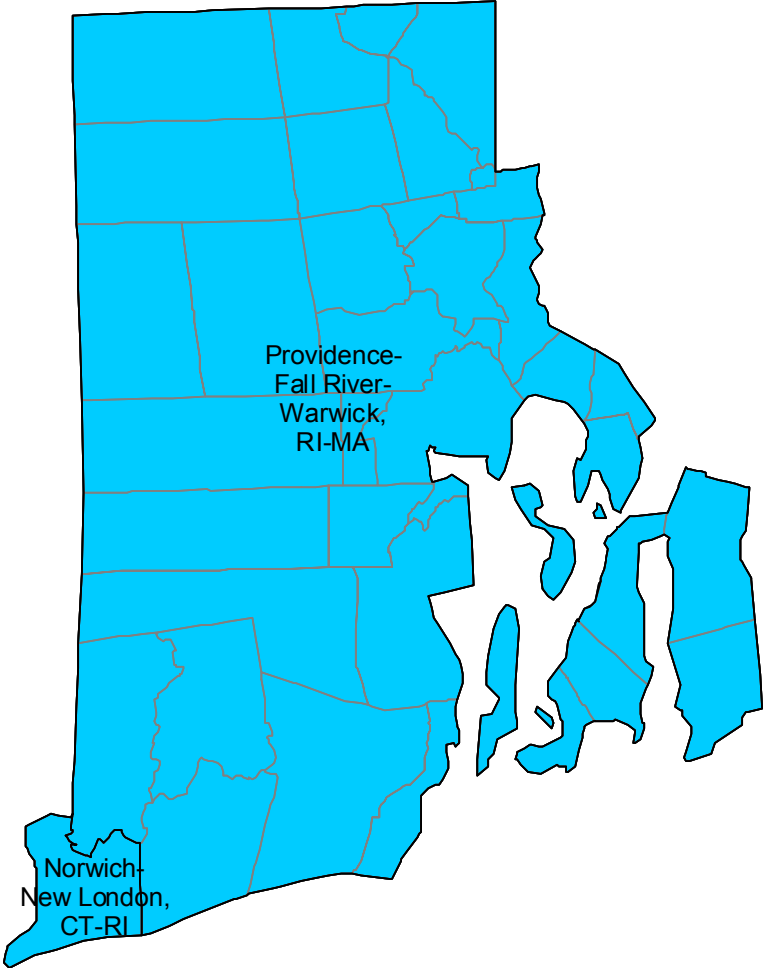

2000-based metropolitan and micropolitan areas in California

2000-based metropolitan and micropolitan areas in Colorado

2000-based NECTAs in Connecticut

2000-based metropolitan and micropolitan areas in Delaware

2000-based metropolitan and micropolitan areas in Oklahoma

2000-based metropolitan and micropolitan areas in Oregon

- Metropolitan areas
- Micropolitan areas
- Outside CBSA

2000-based metropolitan and micropolitan areas in Pennsylvania

- New York-Newark-Edison, NY-NJ-PA MSA
- Philadelphia-Camden-Wilmington, PA-NJ-DE-MD MSA
- Other MSAs

- Micropolitan areas
- Outside CBSA

2000-based metropolitan and micropolitan areas in Puerto Rico

- Metropolitan areas
- Micropolitan areas
- Outside CBSA

2000-based NECTAs in Rhode Island

-  Metropolitan NECTAs
-  Outside CBSA

2000-based metropolitan and micropolitan areas in South Carolina

-  Metropolitan areas
-  Micropolitan areas
-  Outside CBSA

2000-based metropolitan and micropolitan areas in South Dakota