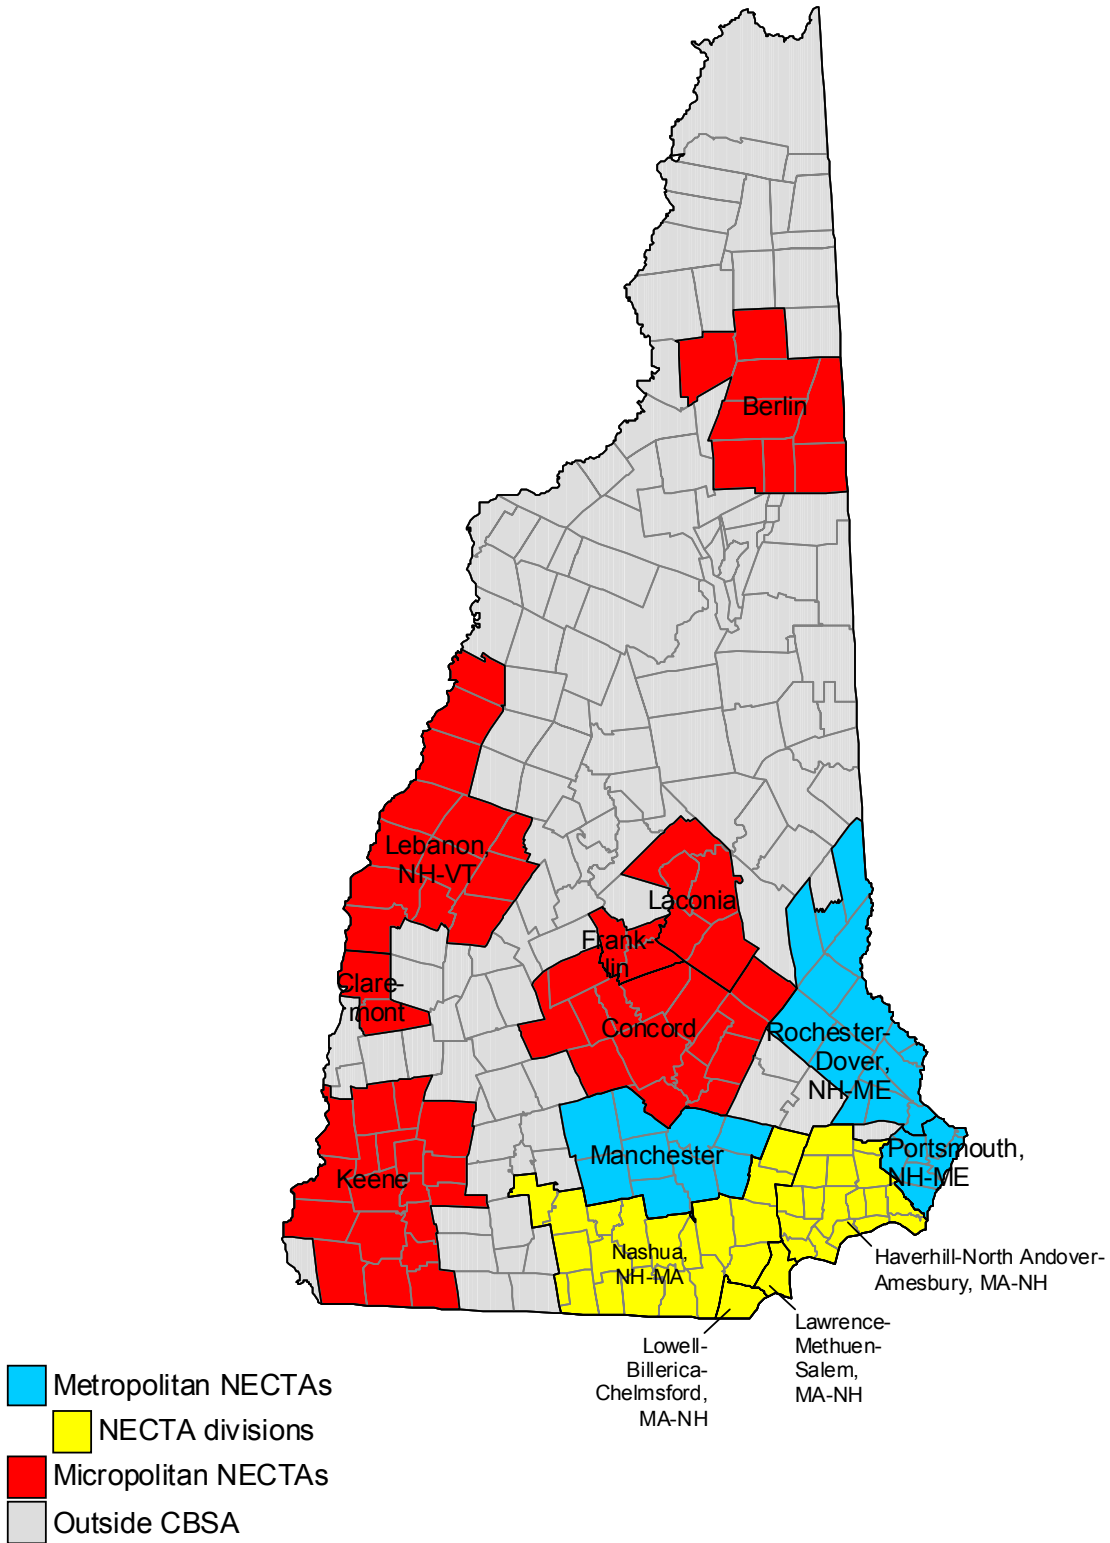

2000-based metropolitan and micropolitan areas in Alabama

2000-based metropolitan and micropolitan areas in Alaska

2000-based metropolitan and micropolitan areas in Arizona

2000-based metropolitan and micropolitan areas in Arkansas

2000-based metropolitan and micropolitan areas in Minnesota

-  Metropolitan areas
-  Micropolitan areas
-  Outside CBSA

2000-based metropolitan and micropolitan areas in Mississippi

-  Metropolitan areas
-  Micropolitan areas
-  Outside CBSA

2000-based metropolitan and micropolitan areas in Missouri

- Metropolitan areas
- Micropolitan areas
- Outside CBSA

2000-based metropolitan and micropolitan areas in Montana

-  Metropolitan areas
-  Micropolitan areas
-  Outside CBSA

2000-based metropolitan and micropolitan areas in Nebraska

2000-based metropolitan and micropolitan areas in Nevada

2000-based NECTAs in New Hampshire

2000-based metropolitan areas in New Jersey

-  New York-Newark-Edison, NY-NJ-PA MSA
-  Philadelphia-Camden-Wilmington, PA-NJ-DE-MD MSA
-  Other MSAs