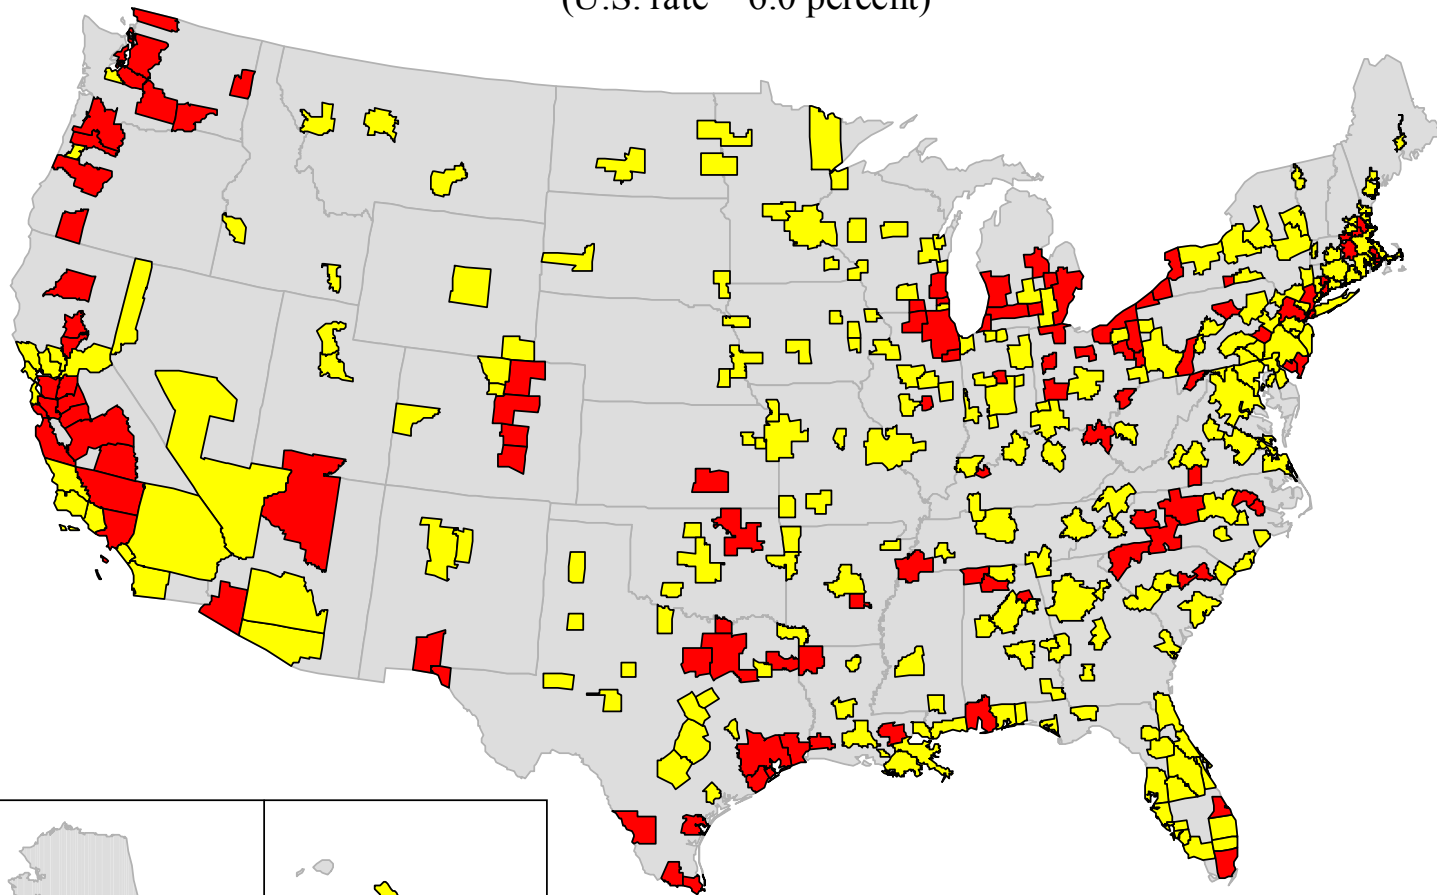

Unemployment rates by metropolitan area, 2003 annual averages

(U.S. rate = 6.0 percent)

SOURCE: Bureau of Labor Statistics
Local Area Unemployment Statistics

NOTE: Data for 2003 have been benchmarked.

 Above U.S. average
 U.S. average or below

Map includes data for 331 areas based on 1999 definitions.