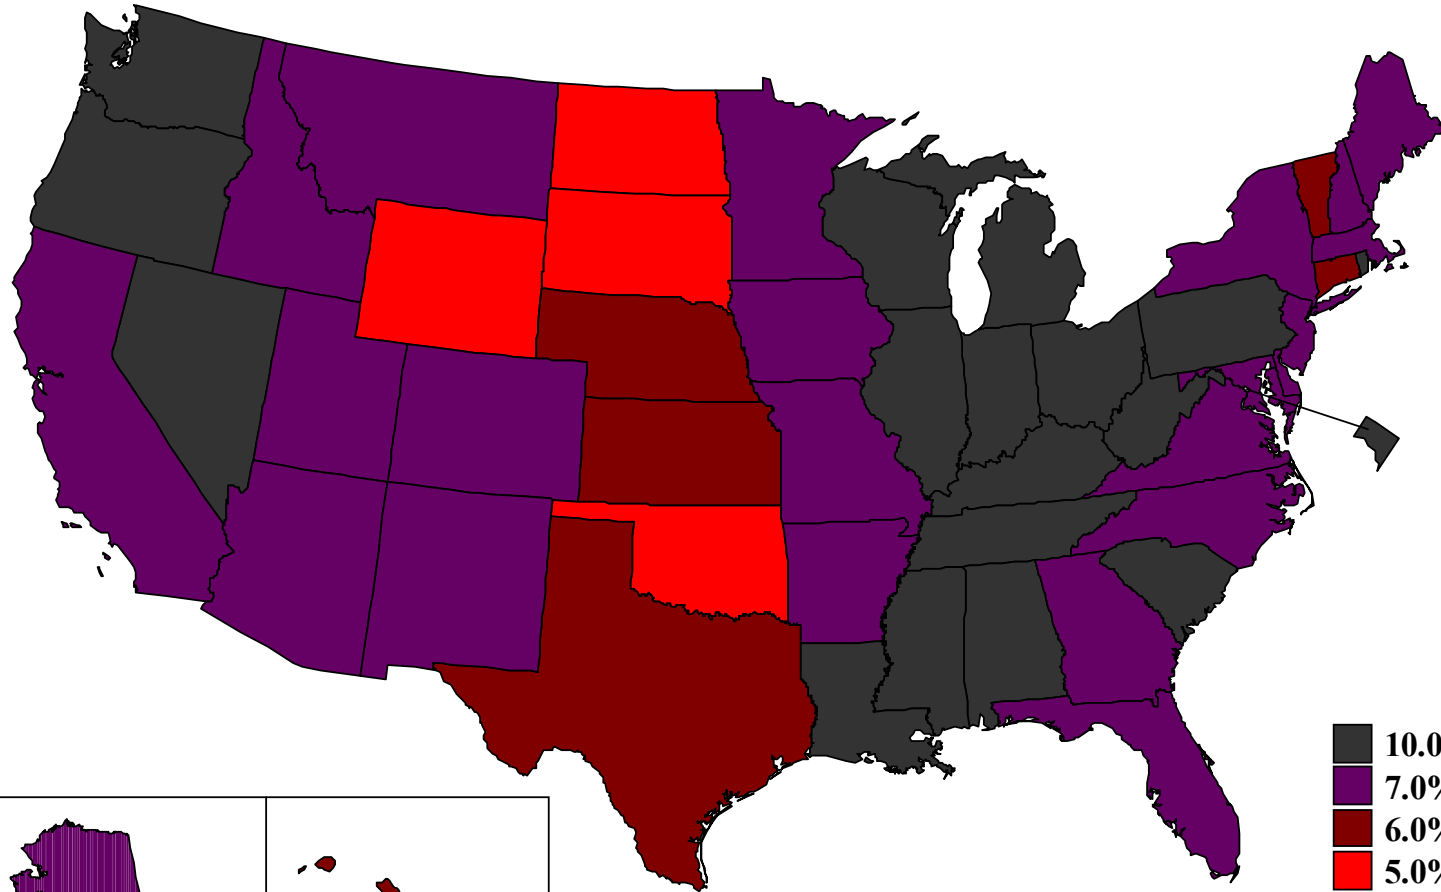

Unemployment rates by state,

1976 annual averages

(U.S. rate = 7.7 percent)

Unemployment rates by state,

1977 annual averages

(U.S. rate = 7.1 percent)

Unemployment rates by state,

1978 annual averages

(U.S. rate = 6.1 percent)

Source: Bureau of Labor Statistics
Local Area Unemployment Statistics

Unemployment rates by state,

1979 annual averages

(U.S. rate = 5.8 percent)

Source: Bureau of Labor Statistics
Local Area Unemployment Statistics

Unemployment rates by state, 1980 annual averages

(U.S. rate = 7.1 percent)

Unemployment rates by state,

1981 annual averages

(U.S. rate = 7.6 percent)

Source: Bureau of Labor Statistics
Local Area Unemployment Statistics

Unemployment rates by state,

1982 annual averages

(U.S. rate = 9.7 percent)

Source: Bureau of Labor Statistics
Local Area Unemployment Statistics

Unemployment rates by state,

1983 annual averages

(U.S. rate = 9.6 percent)