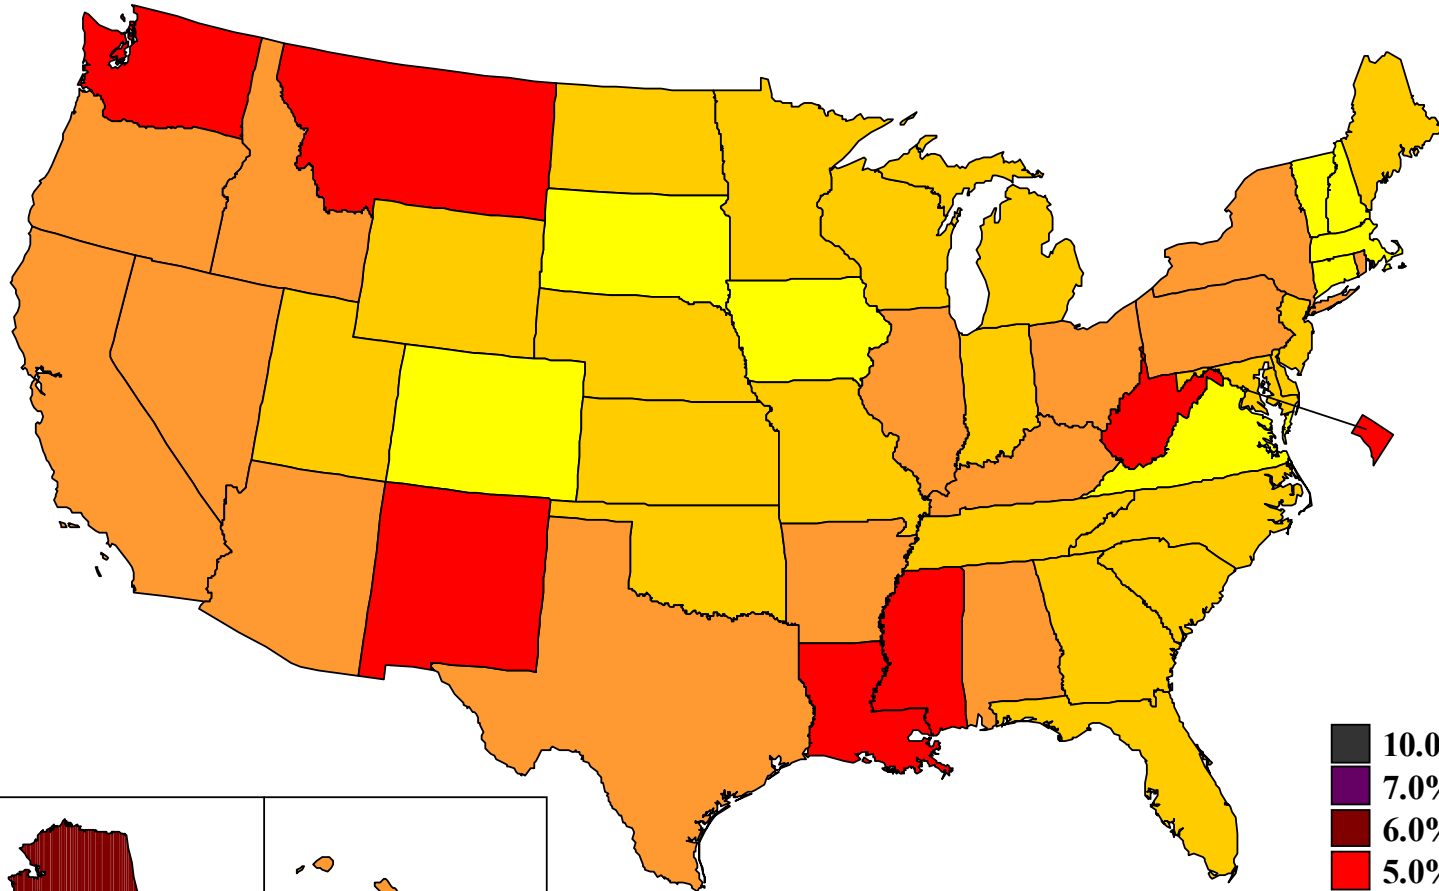

1996 annual averages

(U.S. rate = 5.4 percent)

Source: Bureau of Labor Statistics
Local Area Unemployment Statistics

Unemployment rates by state, 1997 annual averages

(U.S. rate = 4.9 percent)

Unemployment rates by state,

1998 annual averages

(U.S. rate = 4.5 percent)

Unemployment rates by state,

1999 annual averages

(U.S. rate = 4.2 percent)

Source: Bureau of Labor Statistics
Local Area Unemployment Statistics

Unemployment rates by state,

2000 annual averages

(U.S. rate = 4.0 percent)

Source: Bureau of Labor Statistics
Local Area Unemployment Statistics

Unemployment rates by state,

2001 annual averages

(U.S. rate = 4.7 percent)

Source: Bureau of Labor Statistics
Local Area Unemployment Statistics

Unemployment rates by state,

2002 annual averages

(U.S. rate = 5.8 percent)

Source: Bureau of Labor Statistics
Local Area Unemployment Statistics

Unemployment rates by state,

2003 annual averages

(U.S. rate = 6.0 percent)