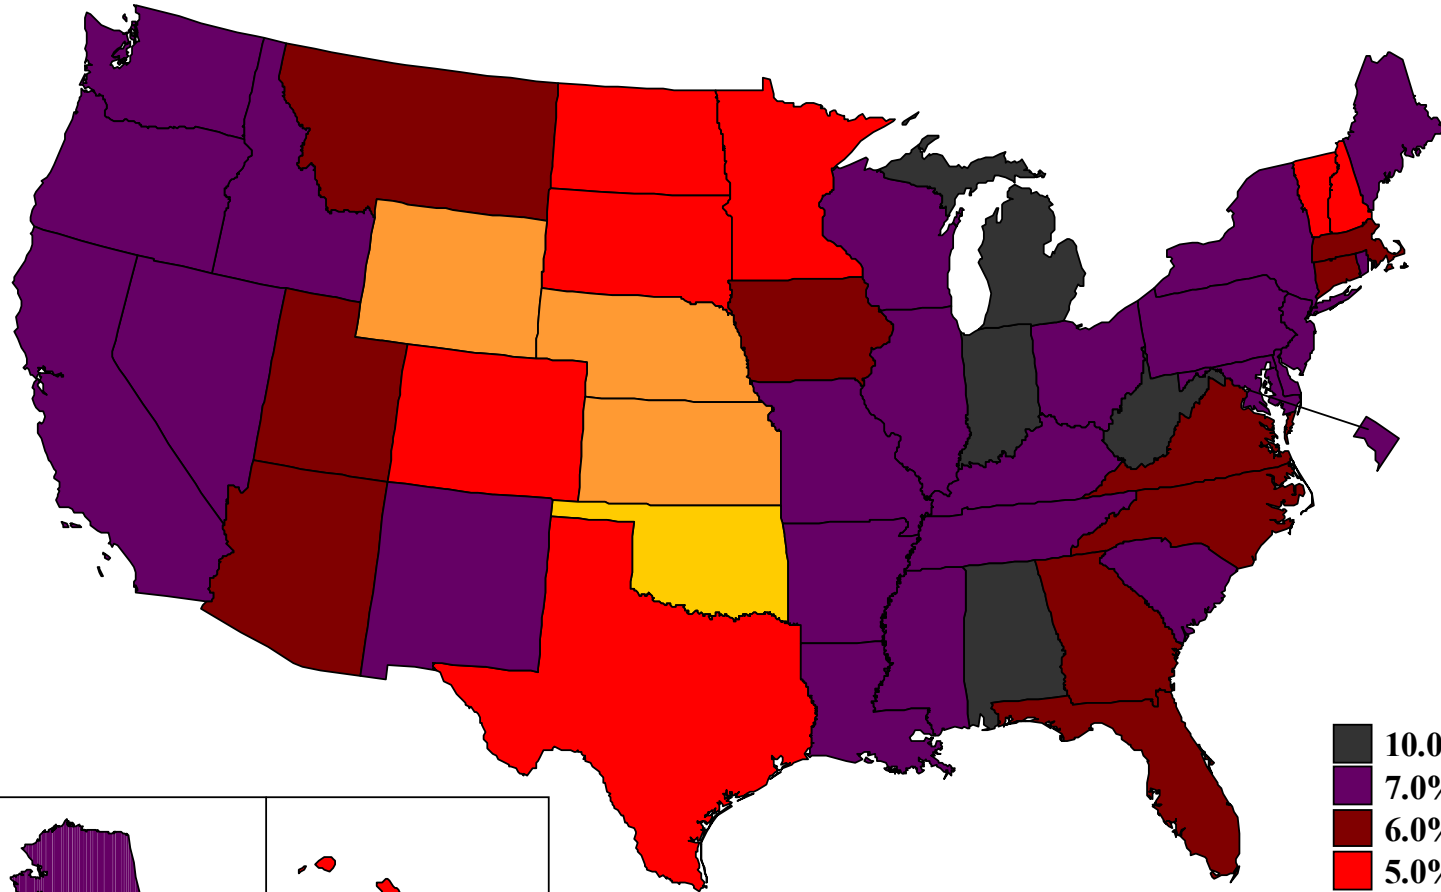

Unemployment rates by state,

1976 annual averages

(U.S. rate = 7.7 percent)

Unemployment rates by state,

1977 annual averages

(U.S. rate = 7.1 percent)

Unemployment rates by state,

1978 annual averages

(U.S. rate = 6.1 percent)

Source: Bureau of Labor Statistics
Local Area Unemployment Statistics

Unemployment rates by state,

1979 annual averages

(U.S. rate = 5.8 percent)

Source: Bureau of Labor Statistics
Local Area Unemployment Statistics

Unemployment rates by state, 1980 annual averages

(U.S. rate = 7.1 percent)

Unemployment rates by state,

1981 annual averages

(U.S. rate = 7.6 percent)

Source: Bureau of Labor Statistics
Local Area Unemployment Statistics

Unemployment rates by state,

1982 annual averages

(U.S. rate = 9.7 percent)

Source: Bureau of Labor Statistics
Local Area Unemployment Statistics

Unemployment rates by state,

1983 annual averages

(U.S. rate = 9.6 percent)