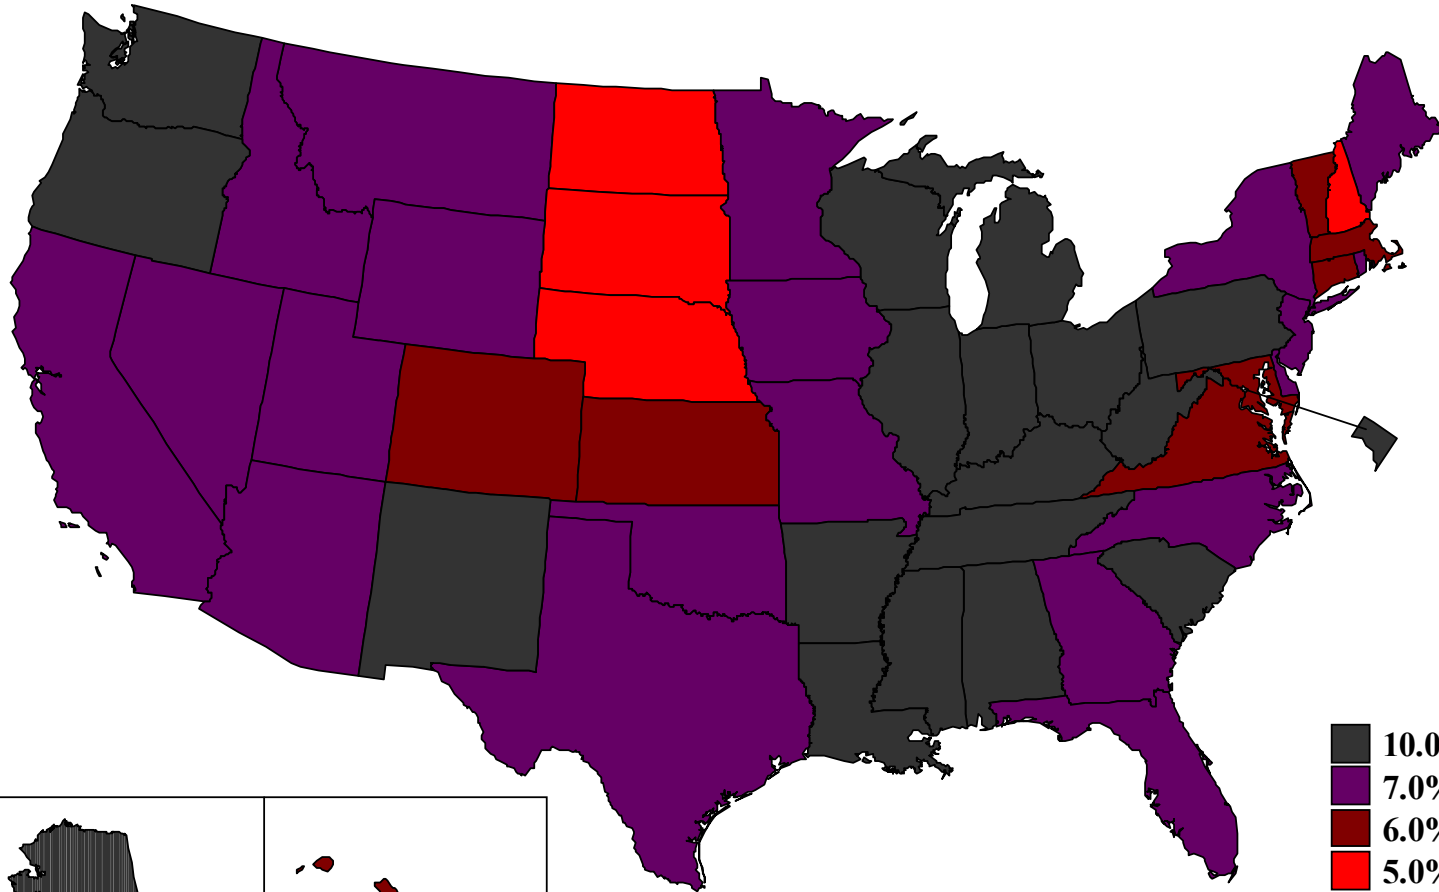

Unemployment rates by state, 1980 annual averages

(U.S. rate = 7.1 percent)

Unemployment rates by state,

1981 annual averages

(U.S. rate = 7.6 percent)

Source: Bureau of Labor Statistics
Local Area Unemployment Statistics

Unemployment rates by state,

1982 annual averages

(U.S. rate = 9.7 percent)

Source: Bureau of Labor Statistics
Local Area Unemployment Statistics

Unemployment rates by state,

1983 annual averages

(U.S. rate = 9.6 percent)

Source: Bureau of Labor Statistics
Local Area Unemployment Statistics

Unemployment rates by state,

1984 annual averages

(U.S. rate = 7.5 percent)

Source: Bureau of Labor Statistics
Local Area Unemployment Statistics

Unemployment rates by state,

1985 annual averages

(U.S. rate = 7.2 percent)

Source: Bureau of Labor Statistics
Local Area Unemployment Statistics

Unemployment rates by state,

1986 annual averages

(U.S. rate = 7.0 percent)