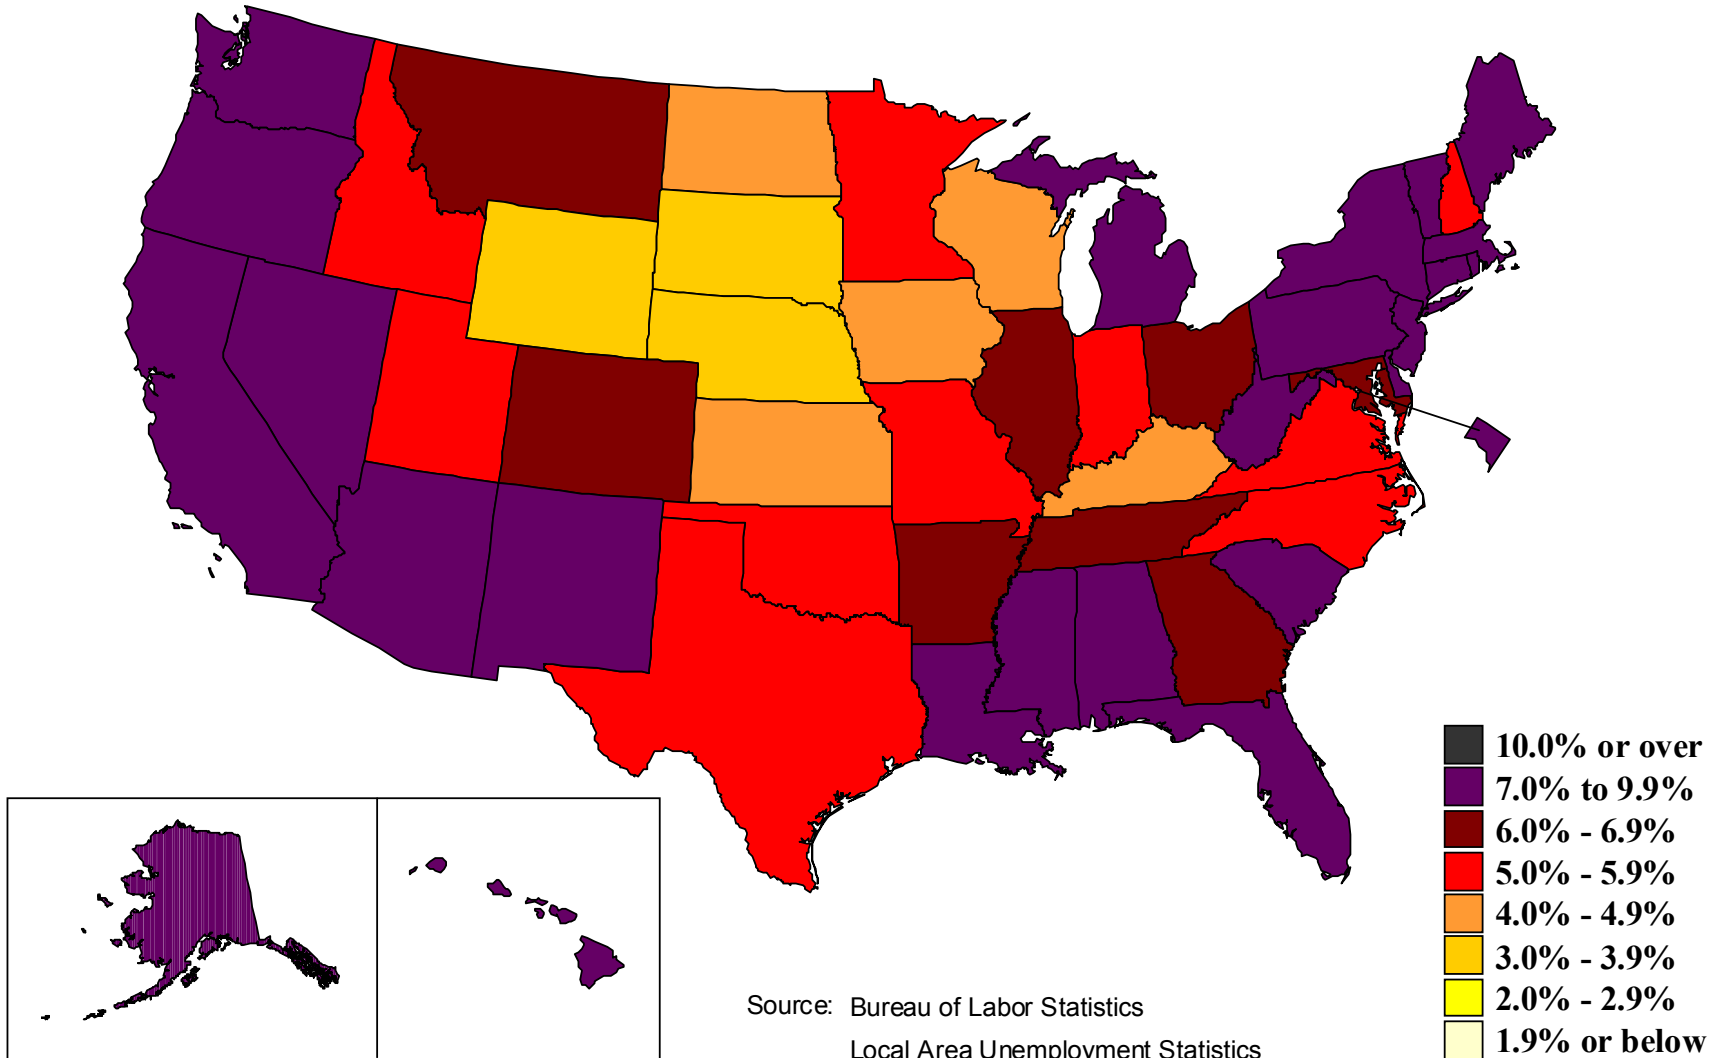

Unemployment rates by state,

1976 annual averages

(U.S. rate = 7.7 percent)

Unemployment rates by state,

1977 annual averages

(U.S. rate = 7.1 percent)

Unemployment rates by state,

1978 annual averages

(U.S. rate = 6.1 percent)

Source: Bureau of Labor Statistics
Local Area Unemployment Statistics

Unemployment rates by state,

1979 annual averages

(U.S. rate = 5.8 percent)

Source: Bureau of Labor Statistics
Local Area Unemployment Statistics

Unemployment rates by state, 1980 annual averages

(U.S. rate = 7.1 percent)

Unemployment rates by state,

1981 annual averages

(U.S. rate = 7.6 percent)

Source: Bureau of Labor Statistics
Local Area Unemployment Statistics