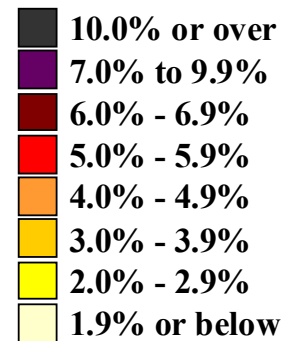

Source: Bureau of Labor Statistics
Local Area Unemployment Statistics

Unemployment rates by state,

1984 annual averages

(U.S. rate = 7.5 percent)

Source: Bureau of Labor Statistics
Local Area Unemployment Statistics

Unemployment rates by state,

1985 annual averages

(U.S. rate = 7.2 percent)

Source: Bureau of Labor Statistics
Local Area Unemployment Statistics

Unemployment rates by state,

1986 annual averages

(U.S. rate = 7.0 percent)