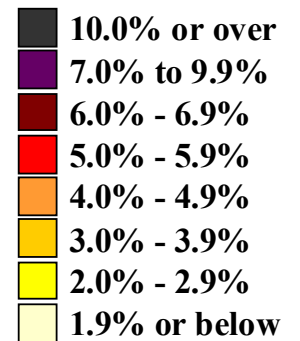

Unemployment rates by state,

1976 annual averages

(U.S. rate = 7.7 percent)

Unemployment rates by state,

1977 annual averages

(U.S. rate = 7.1 percent)

Unemployment rates by state,

1978 annual averages

(U.S. rate = 6.1 percent)

Source: Bureau of Labor Statistics
Local Area Unemployment Statistics

Unemployment rates by state,

1979 annual averages

(U.S. rate = 5.8 percent)

Source: Bureau of Labor Statistics
Local Area Unemployment Statistics