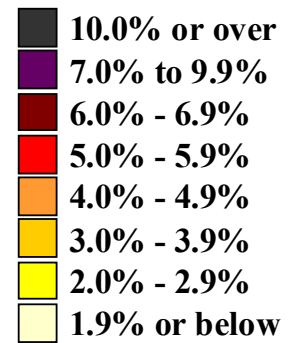

Unemployment rates by state, 1988 annual averages

(U.S. rate = 5.5 percent)

Unemployment rates by state,

1989 annual averages

(U.S. rate = 5.3 percent)

Source: Bureau of Labor Statistics
Local Area Unemployment Statistics