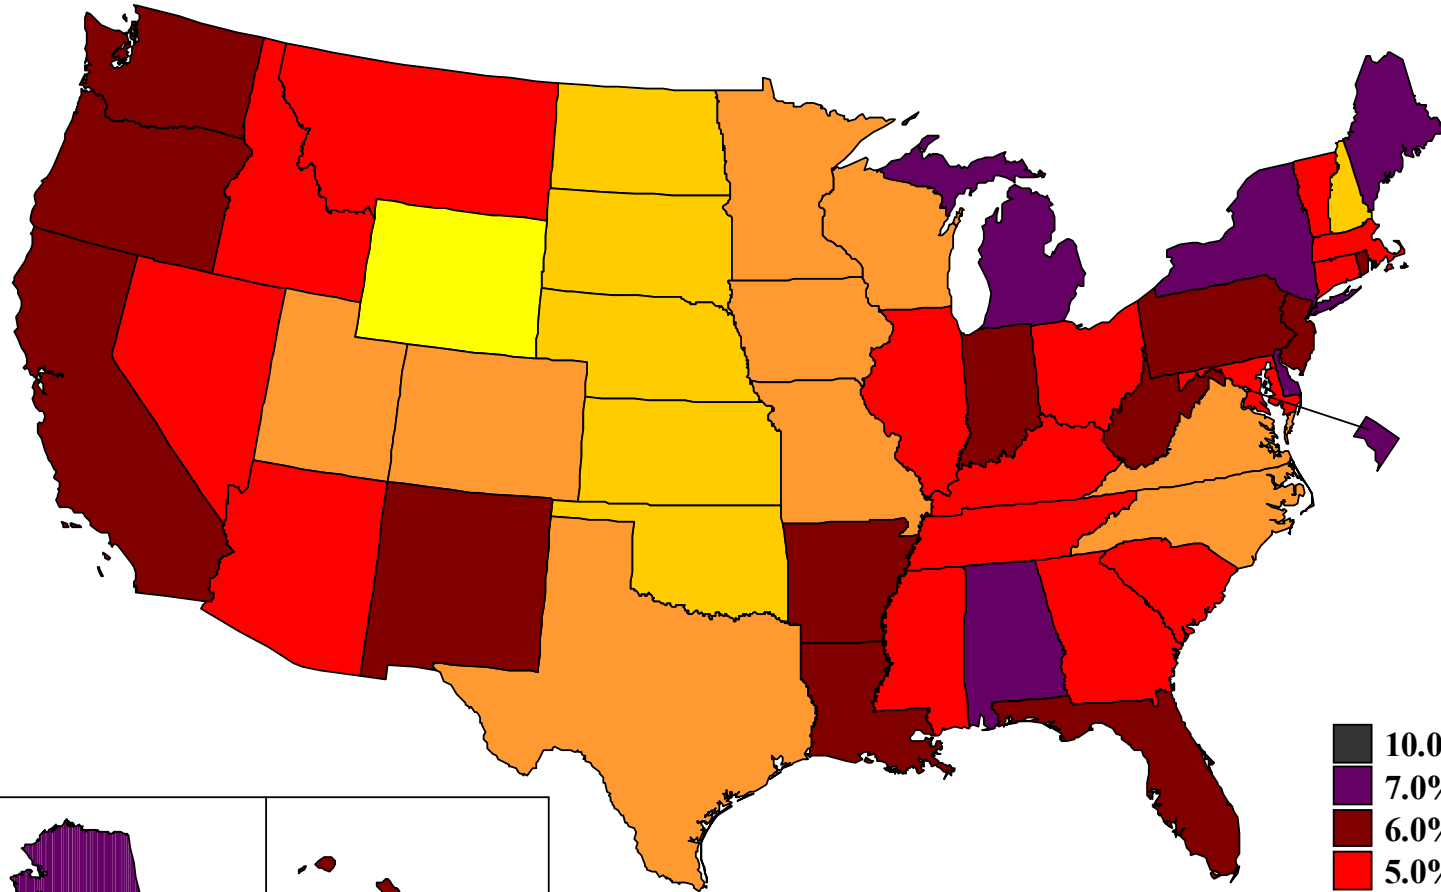

Unemployment rates by state,

1976 annual averages

(U.S. rate = 7.7 percent)

Unemployment rates by state,

1977 annual averages

(U.S. rate = 7.1 percent)

Unemployment rates by state,

1978 annual averages

(U.S. rate = 6.1 percent)

Source: Bureau of Labor Statistics
Local Area Unemployment Statistics

Unemployment rates by state,

1979 annual averages

(U.S. rate = 5.8 percent)

Source: Bureau of Labor Statistics
Local Area Unemployment Statistics

Unemployment rates by state, 1980 annual averages

(U.S. rate = 7.1 percent)

Unemployment rates by state,

1981 annual averages

(U.S. rate = 7.6 percent)

Source: Bureau of Labor Statistics
Local Area Unemployment Statistics

Unemployment rates by state,

1982 annual averages

(U.S. rate = 9.7 percent)

Source: Bureau of Labor Statistics
Local Area Unemployment Statistics

Unemployment rates by state,

1983 annual averages

(U.S. rate = 9.6 percent)