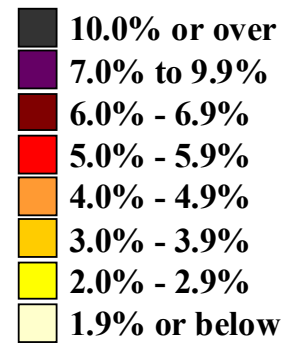

Unemployment rates by state,

1976 annual averages

(U.S. rate = 7.7 percent)

Unemployment rates by state,

1977 annual averages

(U.S. rate = 7.1 percent)

Unemployment rates by state,

1978 annual averages

(U.S. rate = 6.1 percent)

Source: Bureau of Labor Statistics
Local Area Unemployment Statistics

Unemployment rates by state,

1979 annual averages

(U.S. rate = 5.8 percent)

Source: Bureau of Labor Statistics
Local Area Unemployment Statistics

Unemployment rates by state, 1980 annual averages

(U.S. rate = 7.1 percent)

Unemployment rates by state,

1981 annual averages

(U.S. rate = 7.6 percent)

Source: Bureau of Labor Statistics
Local Area Unemployment Statistics