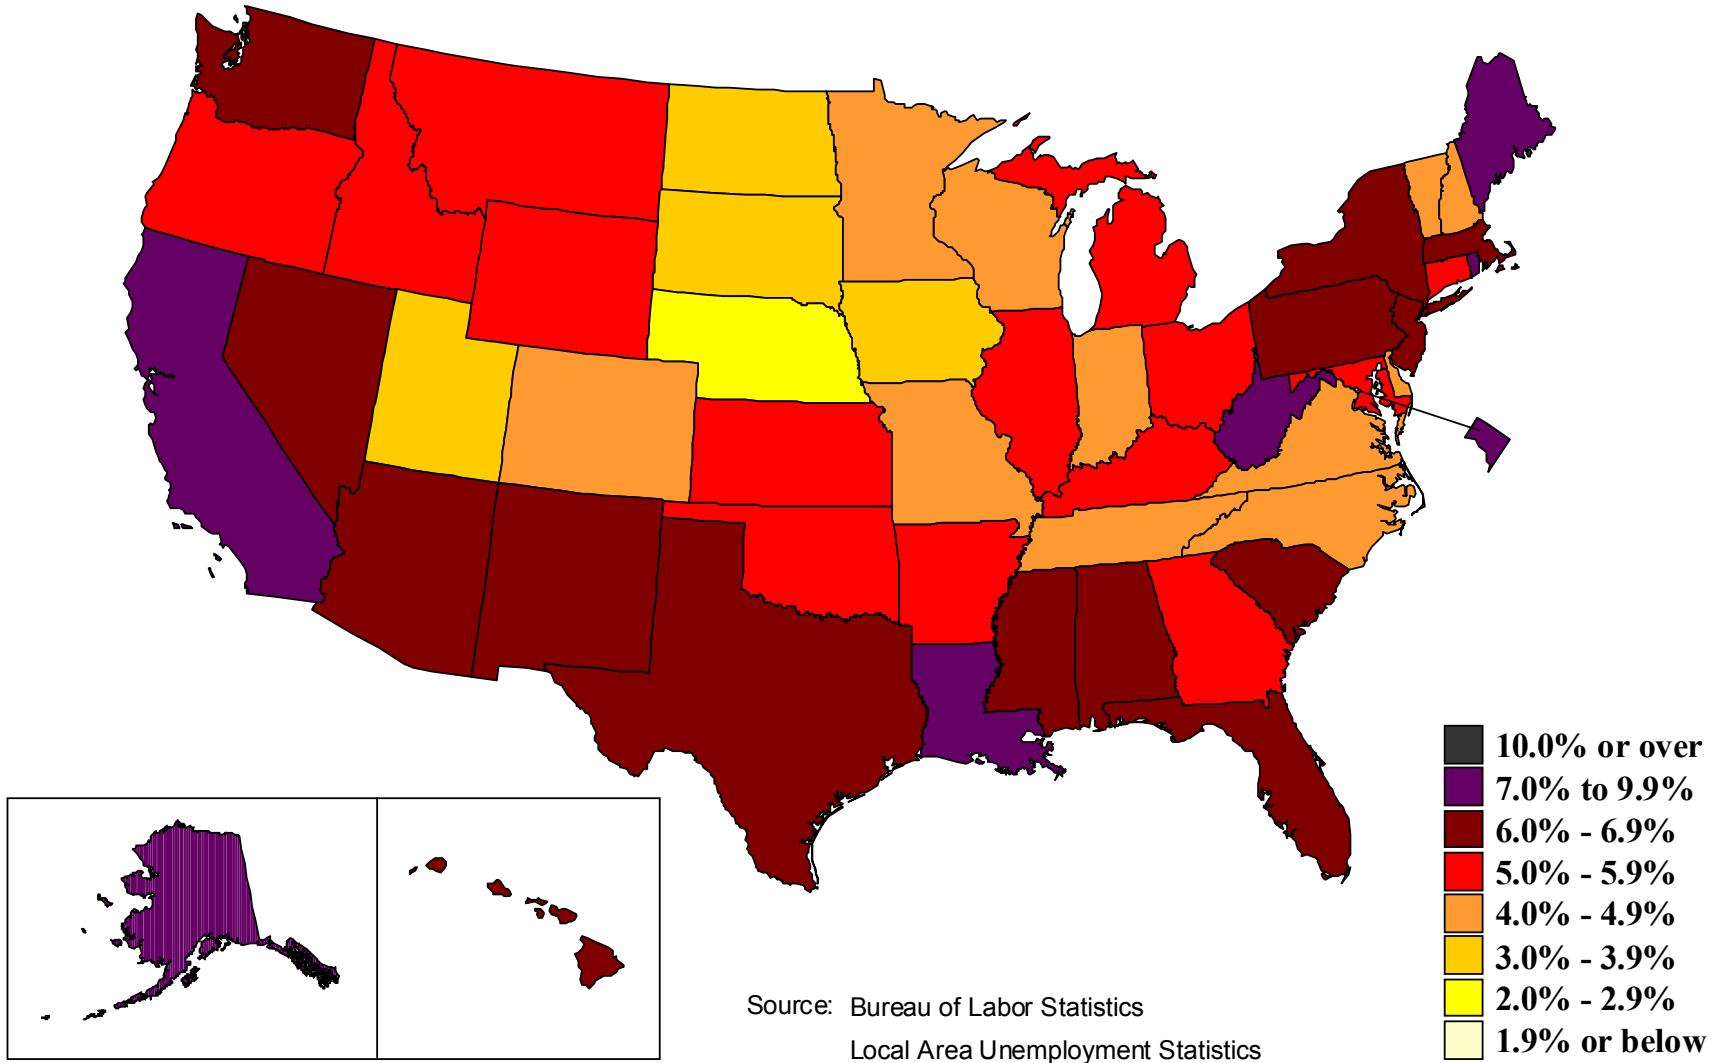

- 10.0% or over
- 7.0% to 9.9%
- 6.0% - 6.9%
- 5.0% - 5.9%
- 4.0% - 4.9%
- 3.0% - 3.9%
- 2.0% - 2.9%
- 1.9% or below

Source: Bureau of Labor Statistics
Local Area Unemployment Statistics

Unemployment rates by state,

1992 annual averages

(U.S. rate = 7.5 percent)

Source: Bureau of Labor Statistics
Local Area Unemployment Statistics

Unemployment rates by state, 1993 annual averages

(U.S. rate = 6.9 percent)

Unemployment rates by state,

1994 annual averages

(U.S. rate = 6.1 percent)

Unemployment rates by state,

1995 annual averages

(U.S. rate = 5.6 percent)

Source: Bureau of Labor Statistics
Local Area Unemployment Statistics

Unemployment rates by state,

1996 annual averages

(U.S. rate = 5.4 percent)

Source: Bureau of Labor Statistics
Local Area Unemployment Statistics

Unemployment rates by state, 1997 annual averages

(U.S. rate = 4.9 percent)

Unemployment rates by state,