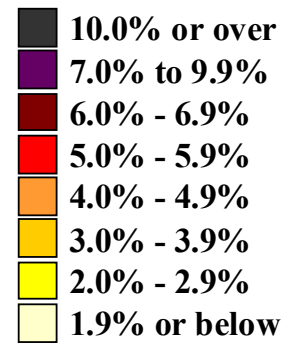

Unemployment rates by state, 1987 annual averages

(U.S. rate = 6.2 percent)

Source: Bureau of Labor Statistics
Local Area Unemployment Statistics