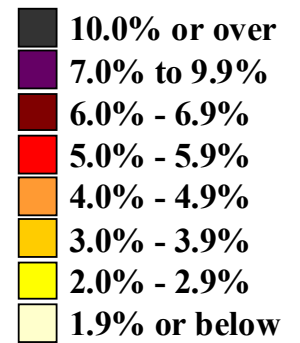

Unemployment rates by state,

1996 annual averages

(U.S. rate = 5.4 percent)

Source: Bureau of Labor Statistics
Local Area Unemployment Statistics