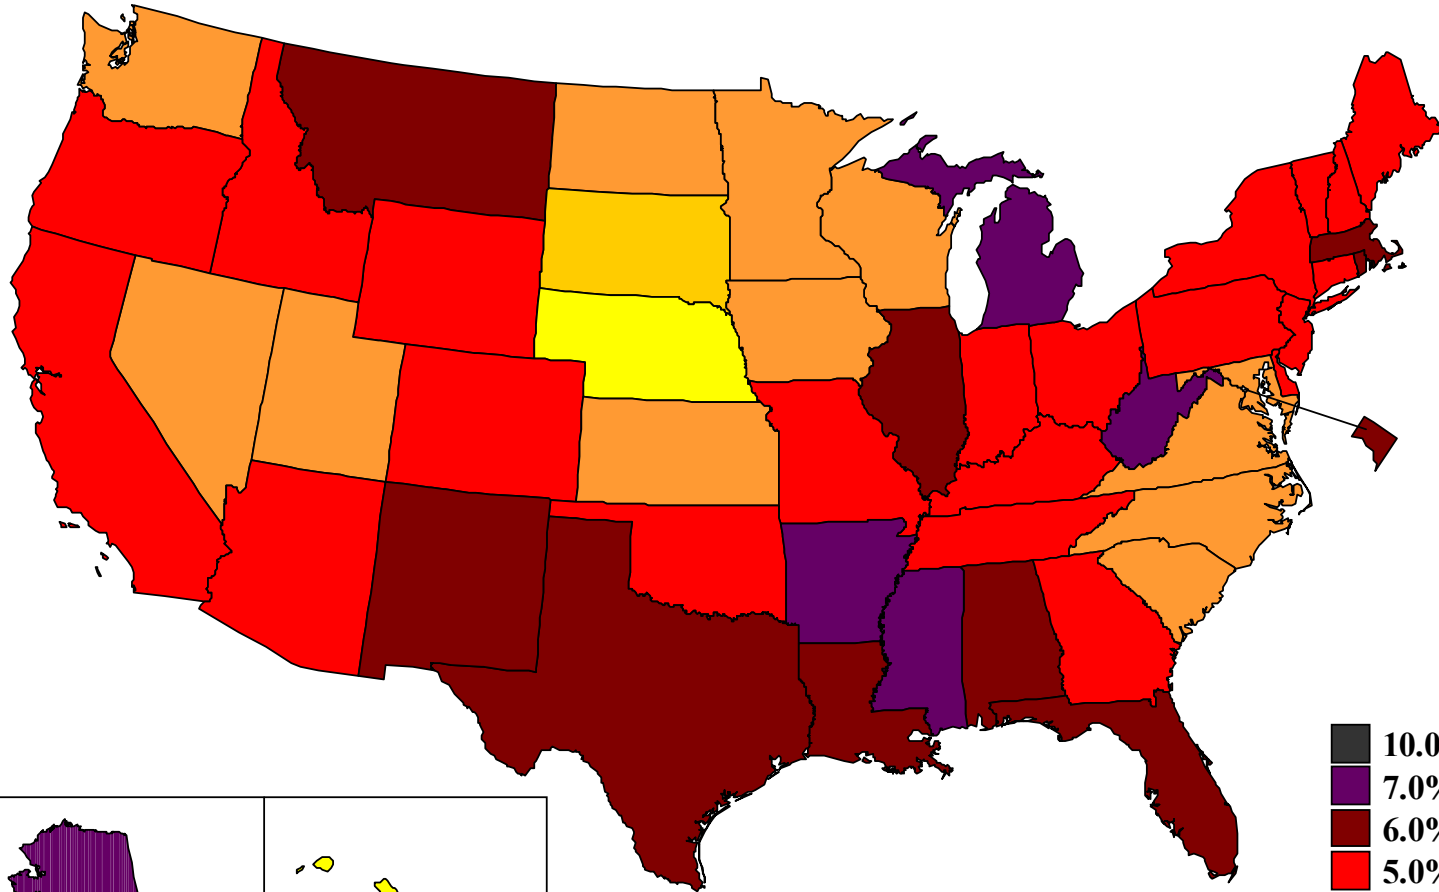

Unemployment rates by state,

1985 annual averages

(U.S. rate = 7.2 percent)

Source: Bureau of Labor Statistics
Local Area Unemployment Statistics

Unemployment rates by state,

1986 annual averages

(U.S. rate = 7.0 percent)

Source: Bureau of Labor Statistics
Local Area Unemployment Statistics

Unemployment rates by state, 1987 annual averages

(U.S. rate = 6.2 percent)

Source: Bureau of Labor Statistics
Local Area Unemployment Statistics

Unemployment rates by state, 1988 annual averages

(U.S. rate = 5.5 percent)

Unemployment rates by state,

1989 annual averages

(U.S. rate = 5.3 percent)

Source: Bureau of Labor Statistics
Local Area Unemployment Statistics

Unemployment rates by state,

1990 annual averages

(U.S. rate = 5.6 percent)

Source: Bureau of Labor Statistics

Local Area Unemployment Statistics

Unemployment rates by state, 1991 annual averages

(U.S. rate = 6.8 percent)