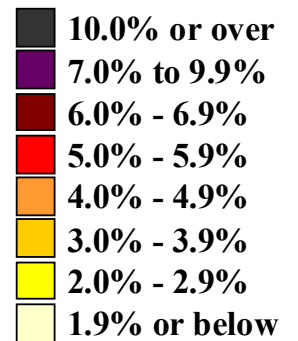

Unemployment rates by state,

2002 annual averages

(U.S. rate = 5.8 percent)

Source: Bureau of Labor Statistics
Local Area Unemployment Statistics