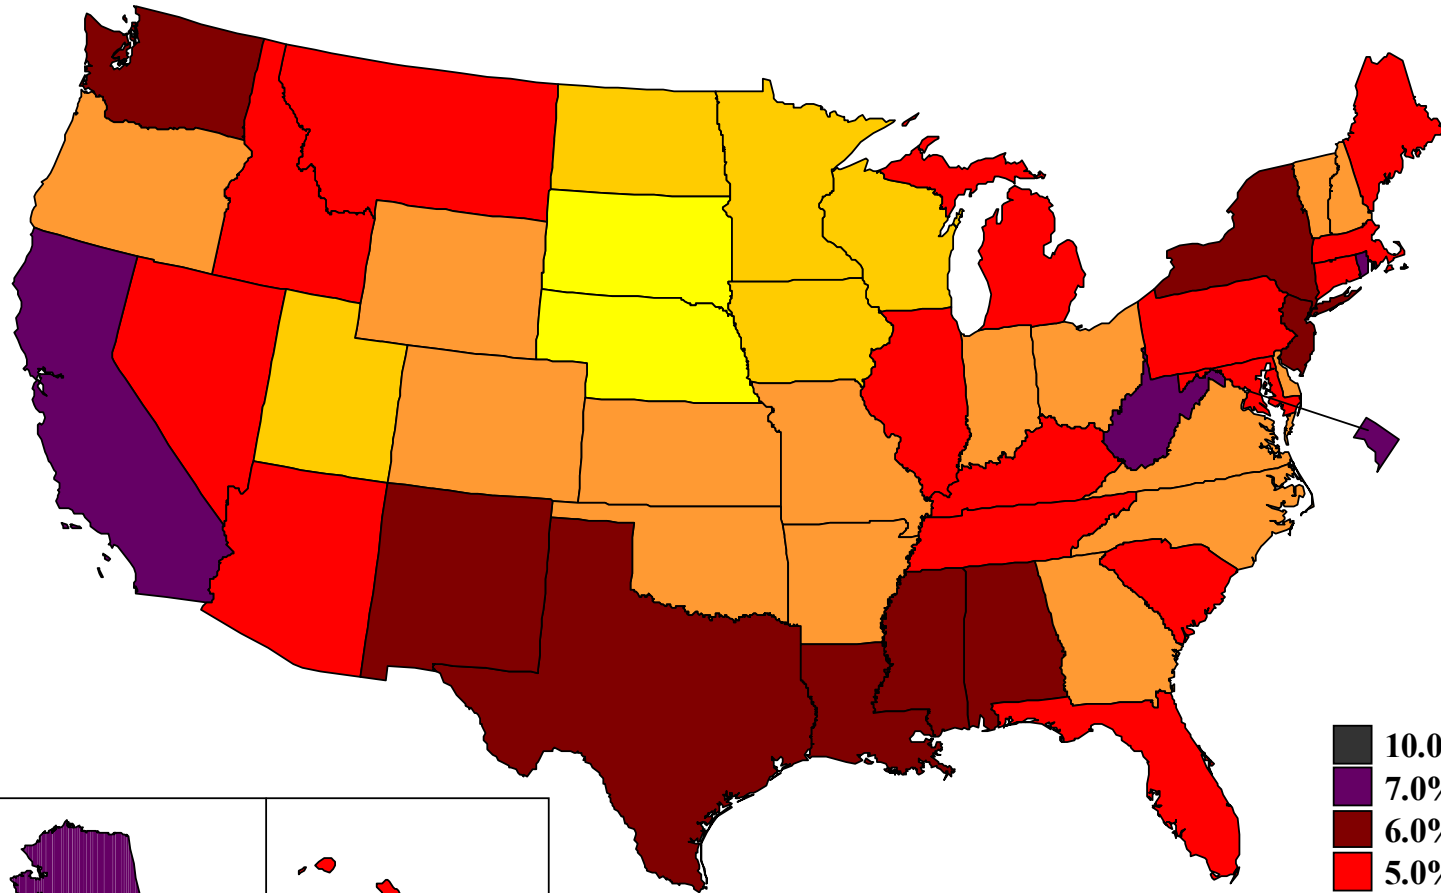

- 10.0% or over
- 7.0% to 9.9%
- 6.0% - 6.9%
- 5.0% - 5.9%
- 4.0% - 4.9%
- 3.0% - 3.9%
- 2.0% - 2.9%
- 1.9% or below

Source: Bureau of Labor Statistics
Local Area Unemployment Statistics

Unemployment rates by state,

1992 annual averages

(U.S. rate = 7.5 percent)

Source: Bureau of Labor Statistics
Local Area Unemployment Statistics

Unemployment rates by state, 1993 annual averages

(U.S. rate = 6.9 percent)

Unemployment rates by state,

1994 annual averages

(U.S. rate = 6.1 percent)

Unemployment rates by state,

1995 annual averages

(U.S. rate = 5.6 percent)

Source: Bureau of Labor Statistics
Local Area Unemployment Statistics

Unemployment rates by state,

1996 annual averages

(U.S. rate = 5.4 percent)

Source: Bureau of Labor Statistics
Local Area Unemployment Statistics

Unemployment rates by state, 1997 annual averages

(U.S. rate = 4.9 percent)

Unemployment rates by state,