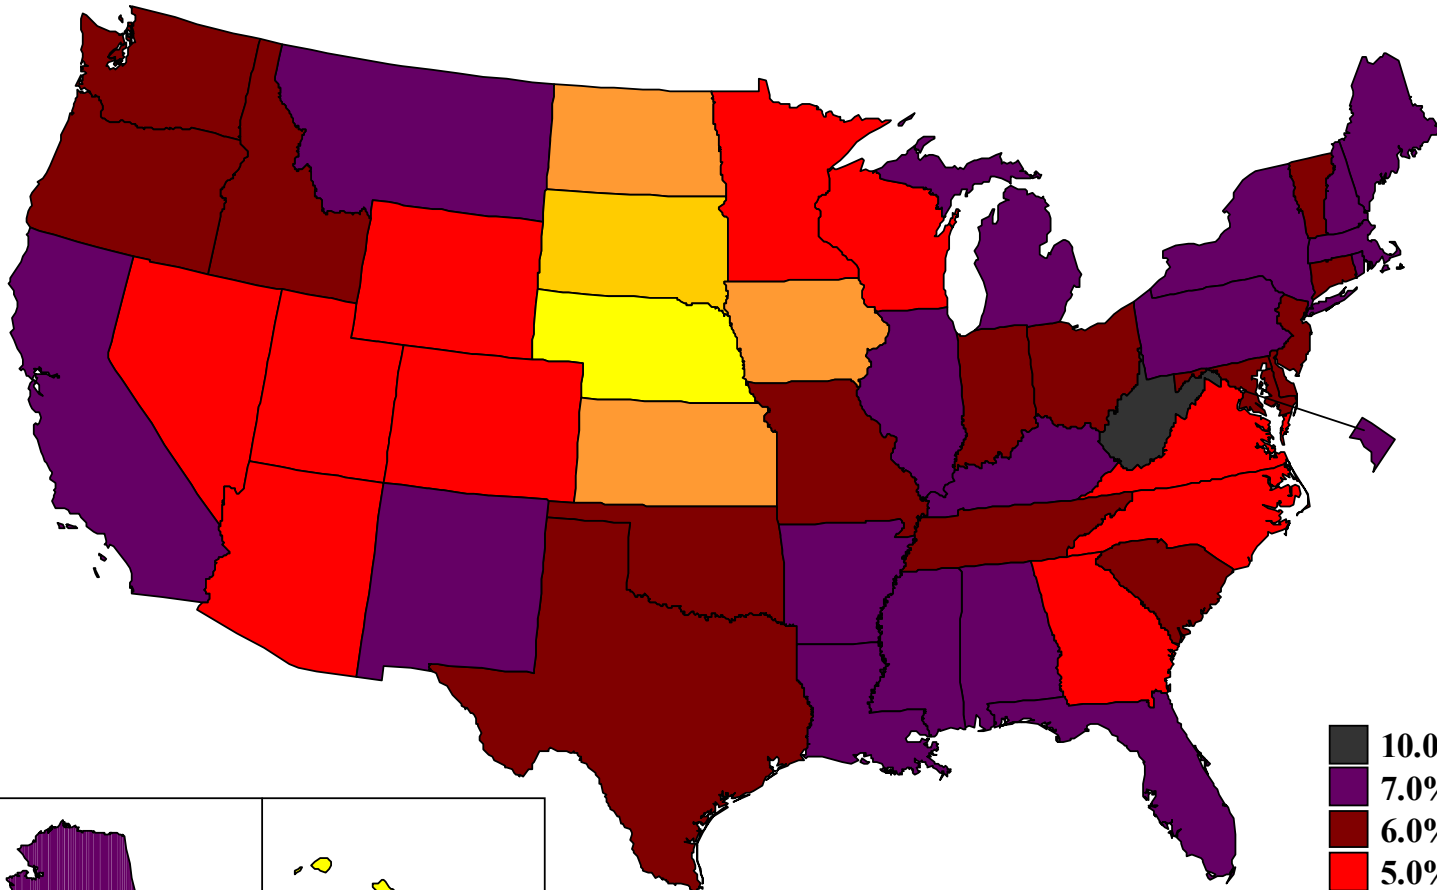

Unemployment rates by state, 1988 annual averages

(U.S. rate = 5.5 percent)

Unemployment rates by state,

1989 annual averages

(U.S. rate = 5.3 percent)

Source: Bureau of Labor Statistics
Local Area Unemployment Statistics

Unemployment rates by state,

1990 annual averages

(U.S. rate = 5.6 percent)

Source: Bureau of Labor Statistics

Local Area Unemployment Statistics

Unemployment rates by state, 1991 annual averages

(U.S. rate = 6.8 percent)

- 10.0% or over
- 7.0% to 9.9%
- 6.0% - 6.9%
- 5.0% - 5.9%
- 4.0% - 4.9%
- 3.0% - 3.9%
- 2.0% - 2.9%
- 1.9% or below

Source: Bureau of Labor Statistics
Local Area Unemployment Statistics

Unemployment rates by state,