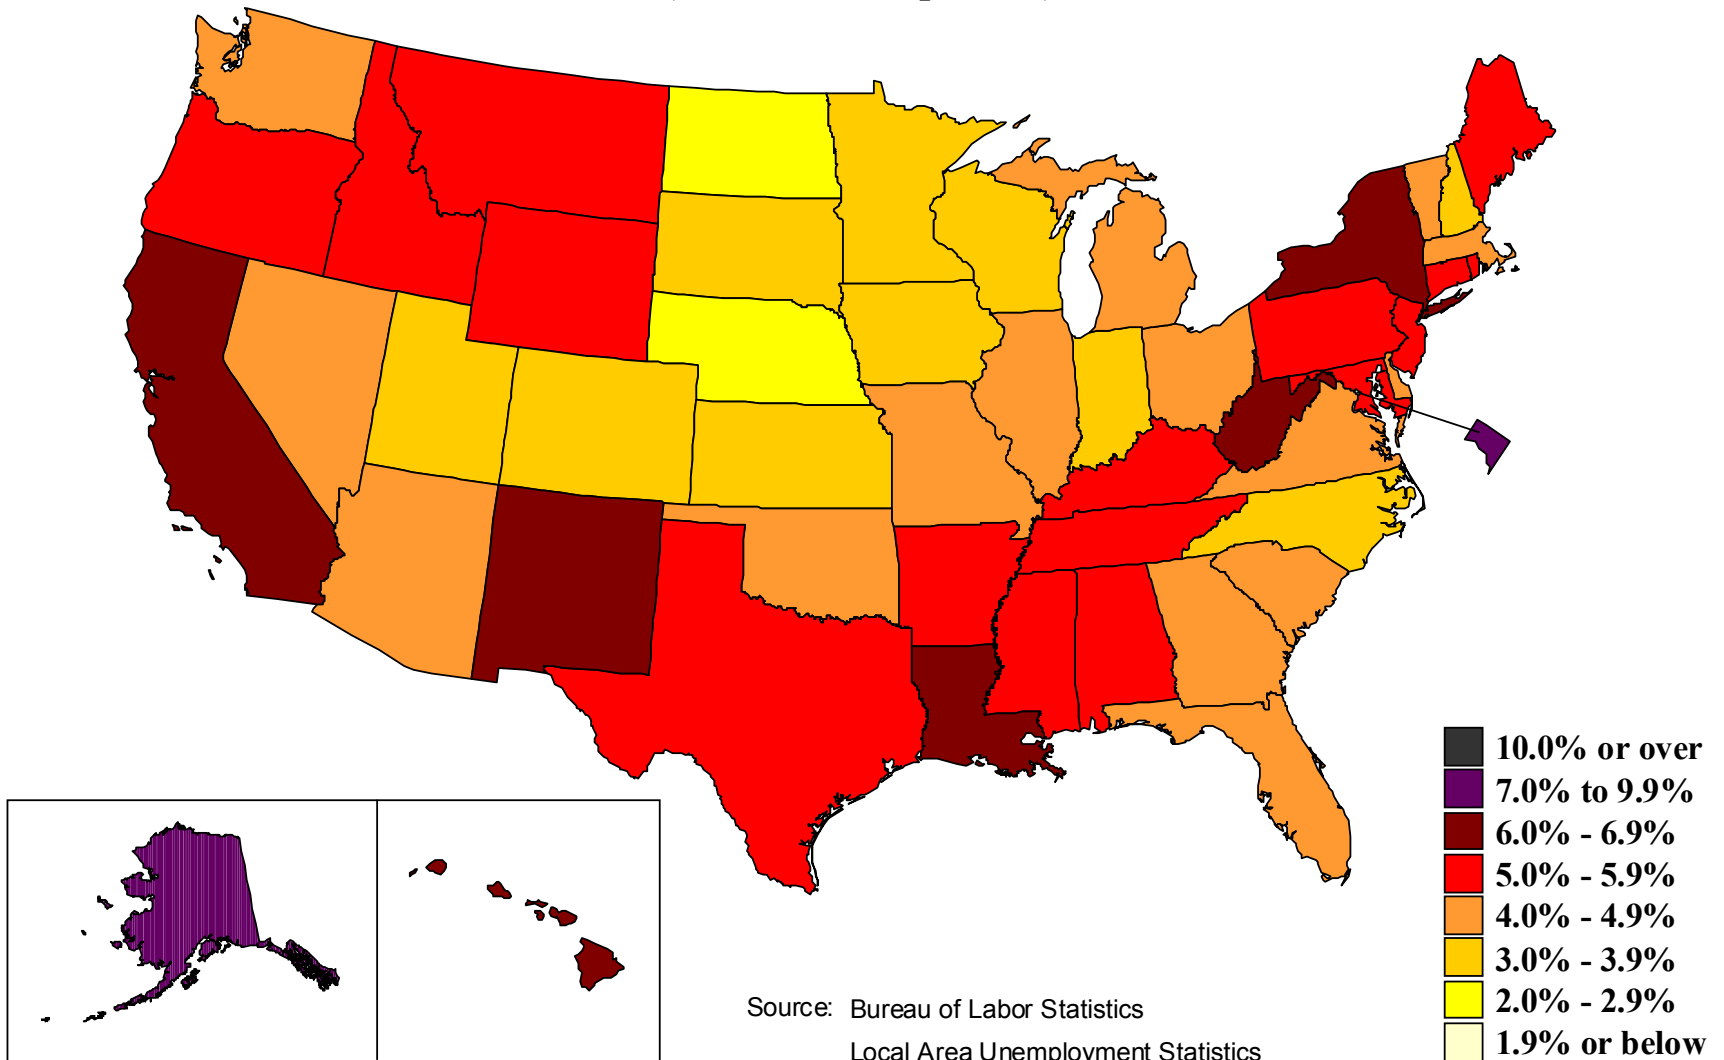

1994 annual averages

(U.S. rate = 6.1 percent)

Unemployment rates by state,

1995 annual averages

(U.S. rate = 5.6 percent)

Source: Bureau of Labor Statistics
Local Area Unemployment Statistics

Unemployment rates by state,

1996 annual averages

(U.S. rate = 5.4 percent)

Source: Bureau of Labor Statistics
Local Area Unemployment Statistics

Unemployment rates by state, 1997 annual averages

(U.S. rate = 4.9 percent)

Unemployment rates by state,

1998 annual averages

(U.S. rate = 4.5 percent)

Unemployment rates by state,

1999 annual averages

(U.S. rate = 4.2 percent)

Source: Bureau of Labor Statistics
Local Area Unemployment Statistics

Unemployment rates by state,

2000 annual averages

(U.S. rate = 4.0 percent)

Source: Bureau of Labor Statistics
Local Area Unemployment Statistics

Unemployment rates by state,

2001 annual averages

(U.S. rate = 4.7 percent)

Source: Bureau of Labor Statistics
Local Area Unemployment Statistics