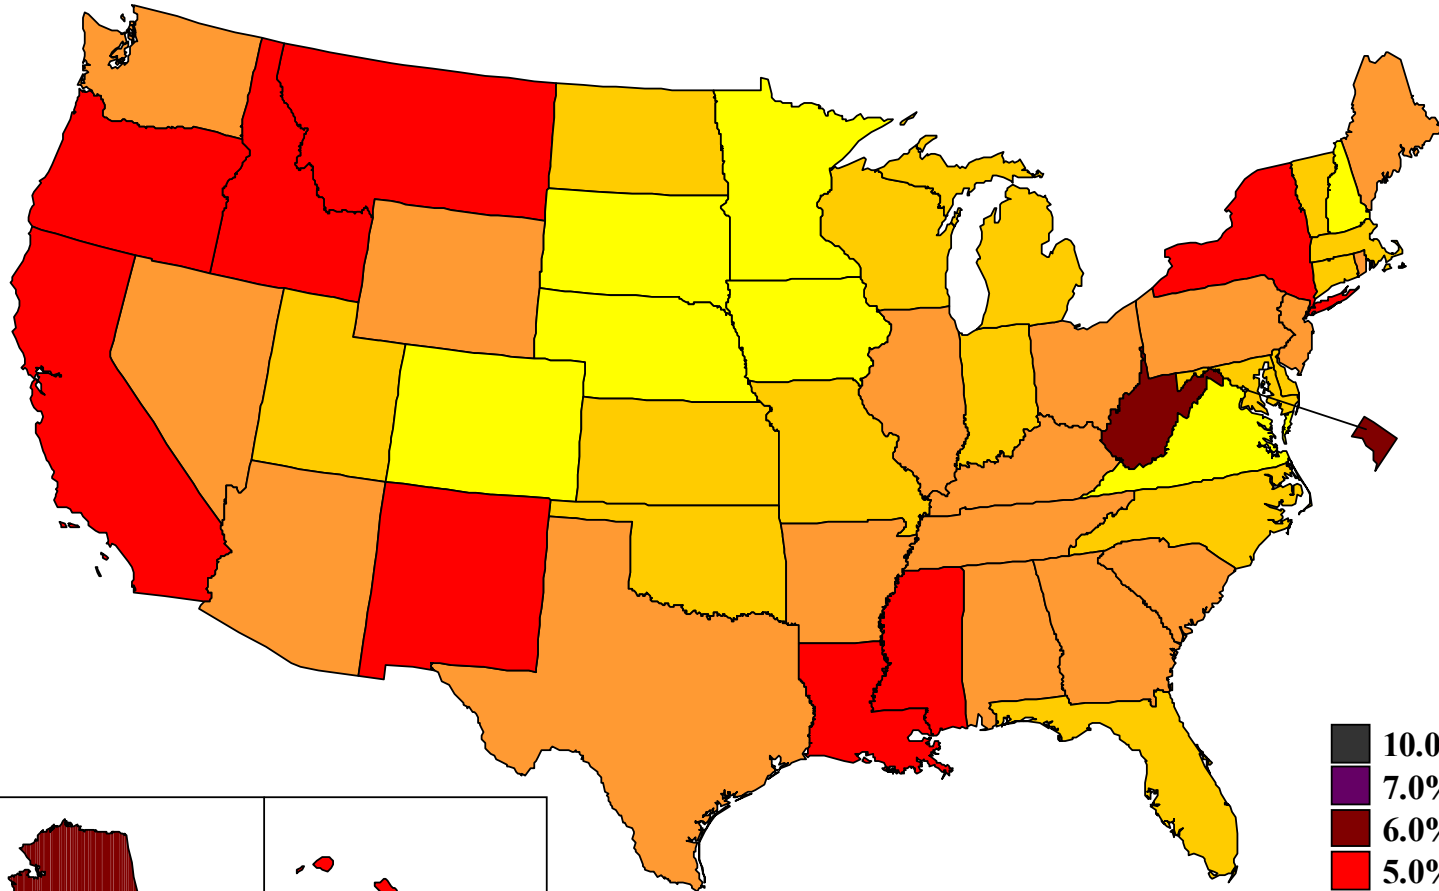

1996 annual averages

(U.S. rate = 5.4 percent)

Source: Bureau of Labor Statistics
Local Area Unemployment Statistics

Unemployment rates by state, 1997 annual averages

(U.S. rate = 4.9 percent)

Unemployment rates by state,

1998 annual averages

(U.S. rate = 4.5 percent)

Unemployment rates by state,

1999 annual averages

(U.S. rate = 4.2 percent)

Source: Bureau of Labor Statistics
Local Area Unemployment Statistics

Unemployment rates by state,

2000 annual averages

(U.S. rate = 4.0 percent)

Source: Bureau of Labor Statistics
Local Area Unemployment Statistics

Unemployment rates by state,

2001 annual averages

(U.S. rate = 4.7 percent)

Source: Bureau of Labor Statistics
Local Area Unemployment Statistics

Unemployment rates by state,

2002 annual averages

(U.S. rate = 5.8 percent)

Source: Bureau of Labor Statistics
Local Area Unemployment Statistics

Unemployment rates by state,

2003 annual averages

(U.S. rate = 6.0 percent)