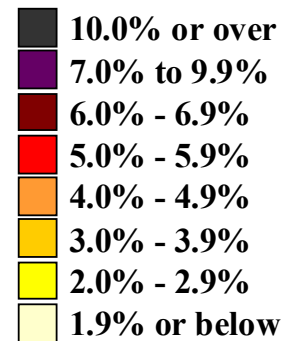

Unemployment rates by state,

1990 annual averages

(U.S. rate = 5.6 percent)

Source: Bureau of Labor Statistics

Local Area Unemployment Statistics