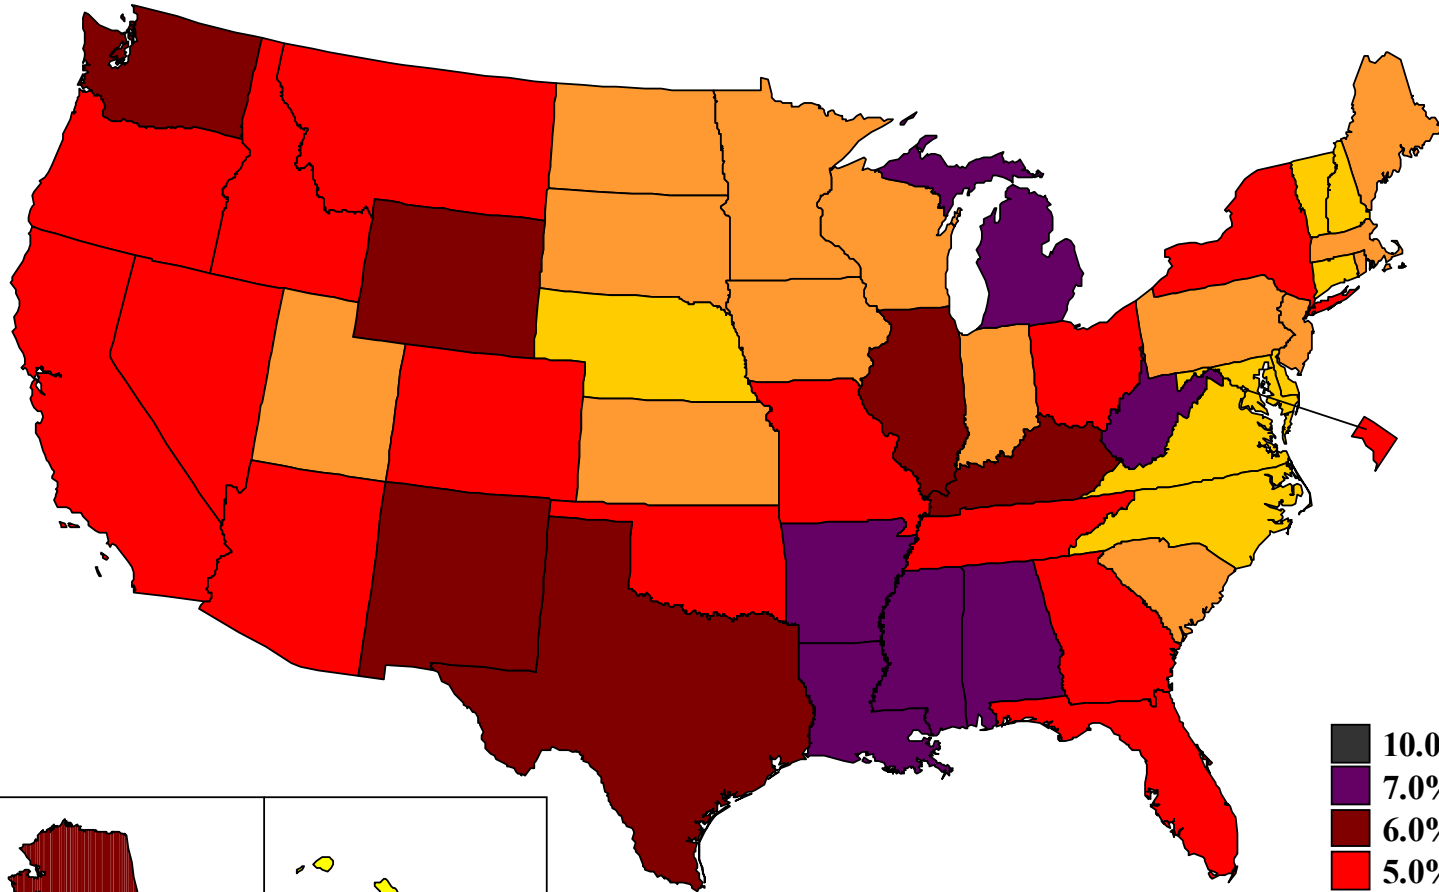

Unemployment rates by state,

1985 annual averages

(U.S. rate = 7.2 percent)

Source: Bureau of Labor Statistics
Local Area Unemployment Statistics

Unemployment rates by state,

1986 annual averages

(U.S. rate = 7.0 percent)

Source: Bureau of Labor Statistics
Local Area Unemployment Statistics

Unemployment rates by state, 1987 annual averages

(U.S. rate = 6.2 percent)

Source: Bureau of Labor Statistics
Local Area Unemployment Statistics

Unemployment rates by state, 1988 annual averages

(U.S. rate = 5.5 percent)

Unemployment rates by state,

1989 annual averages

(U.S. rate = 5.3 percent)

Source: Bureau of Labor Statistics
Local Area Unemployment Statistics

Unemployment rates by state,

1990 annual averages

(U.S. rate = 5.6 percent)

Source: Bureau of Labor Statistics

Local Area Unemployment Statistics

Unemployment rates by state, 1991 annual averages

(U.S. rate = 6.8 percent)