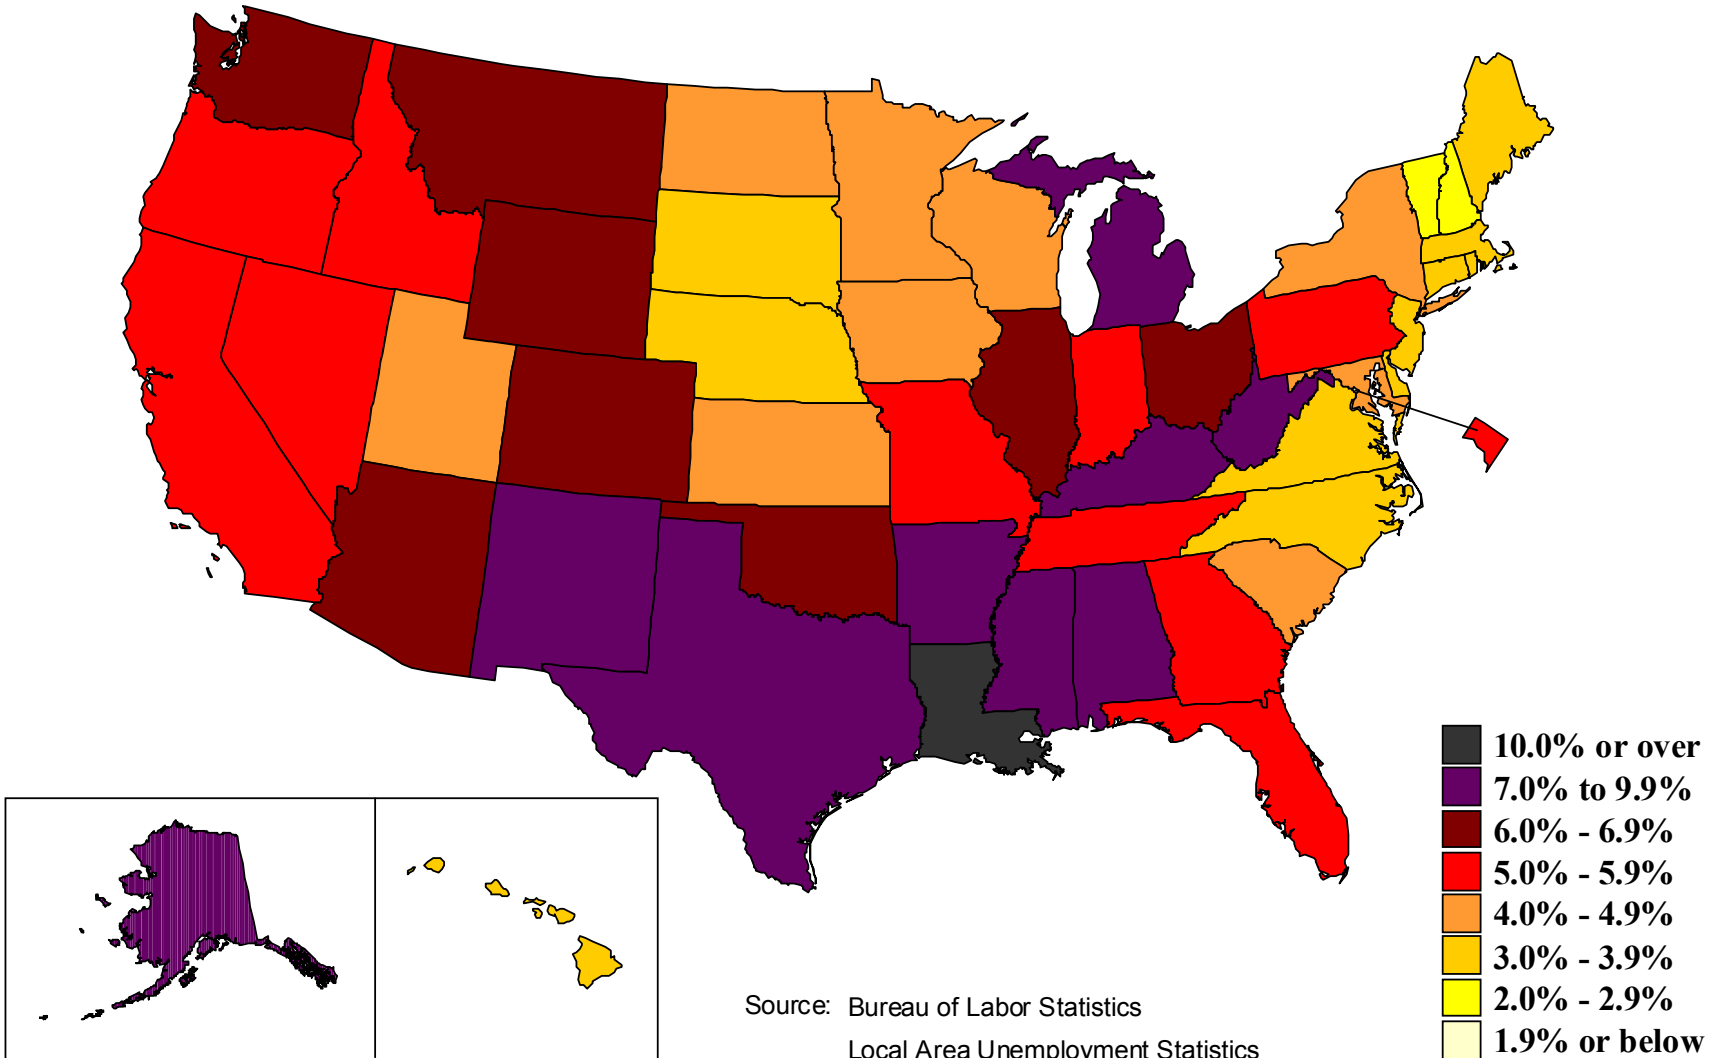

Unemployment rates by state,

1985 annual averages

(U.S. rate = 7.2 percent)

Source: Bureau of Labor Statistics
Local Area Unemployment Statistics

Unemployment rates by state,

1986 annual averages

(U.S. rate = 7.0 percent)

Source: Bureau of Labor Statistics
Local Area Unemployment Statistics

Unemployment rates by state, 1987 annual averages

(U.S. rate = 6.2 percent)

Source: Bureau of Labor Statistics
Local Area Unemployment Statistics

Unemployment rates by state, 1988 annual averages

(U.S. rate = 5.5 percent)

Unemployment rates by state,

1989 annual averages

(U.S. rate = 5.3 percent)

Source: Bureau of Labor Statistics
Local Area Unemployment Statistics

Unemployment rates by state,

1990 annual averages

(U.S. rate = 5.6 percent)

Source: Bureau of Labor Statistics

Local Area Unemployment Statistics

Unemployment rates by state, 1991 annual averages

(U.S. rate = 6.8 percent)