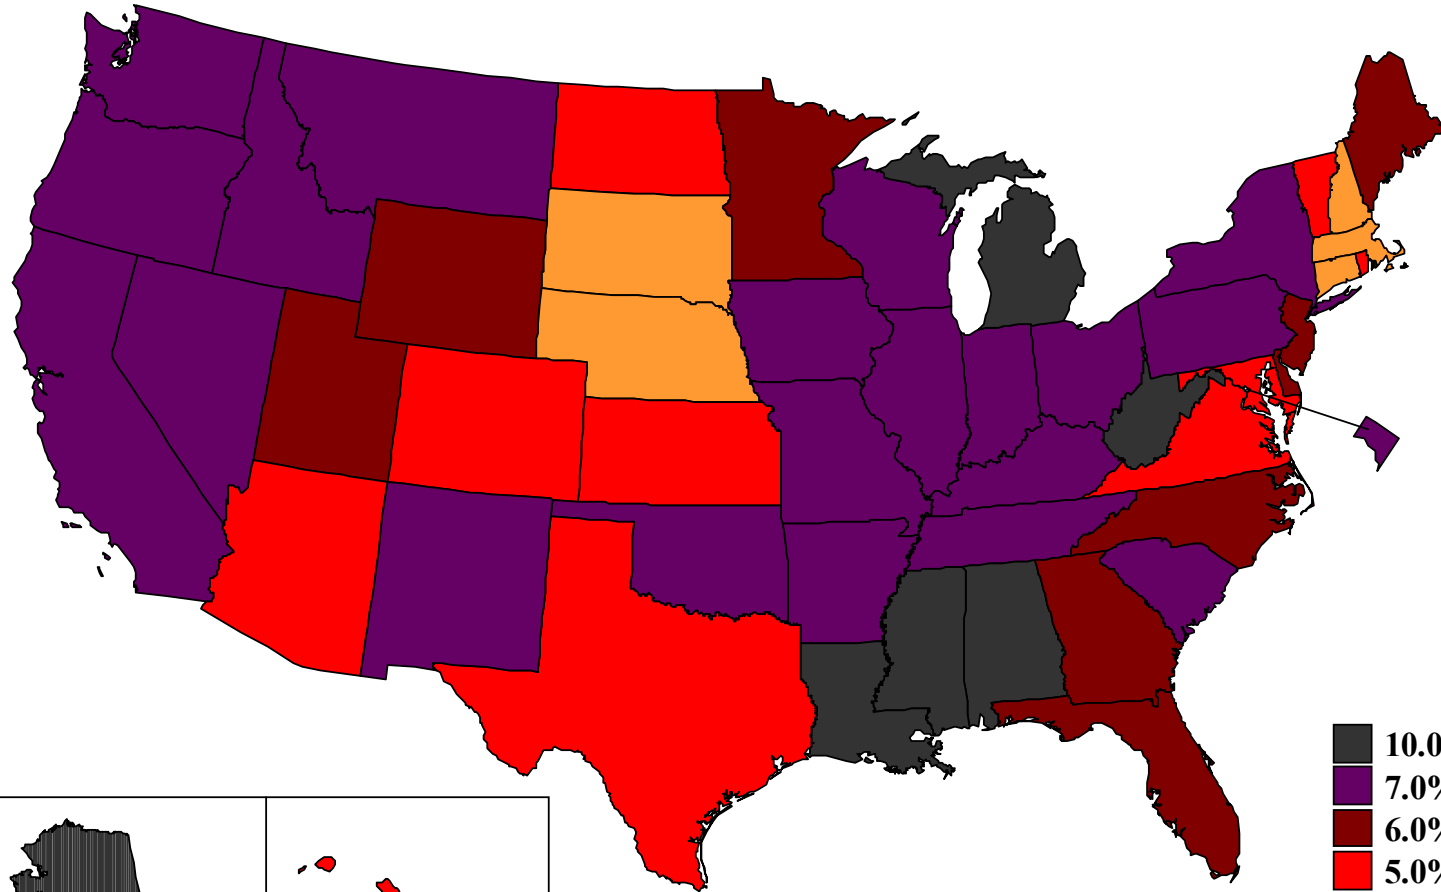

Unemployment rates by state, 1980 annual averages

(U.S. rate = 7.1 percent)

Unemployment rates by state,

1981 annual averages

(U.S. rate = 7.6 percent)

Source: Bureau of Labor Statistics
Local Area Unemployment Statistics

Unemployment rates by state,

1982 annual averages

(U.S. rate = 9.7 percent)

Source: Bureau of Labor Statistics
Local Area Unemployment Statistics

Unemployment rates by state,

1983 annual averages

(U.S. rate = 9.6 percent)

Source: Bureau of Labor Statistics
Local Area Unemployment Statistics

Unemployment rates by state,

1984 annual averages

(U.S. rate = 7.5 percent)

Source: Bureau of Labor Statistics
Local Area Unemployment Statistics

Unemployment rates by state,

1985 annual averages

(U.S. rate = 7.2 percent)

Source: Bureau of Labor Statistics
Local Area Unemployment Statistics

Unemployment rates by state,

1986 annual averages

(U.S. rate = 7.0 percent)