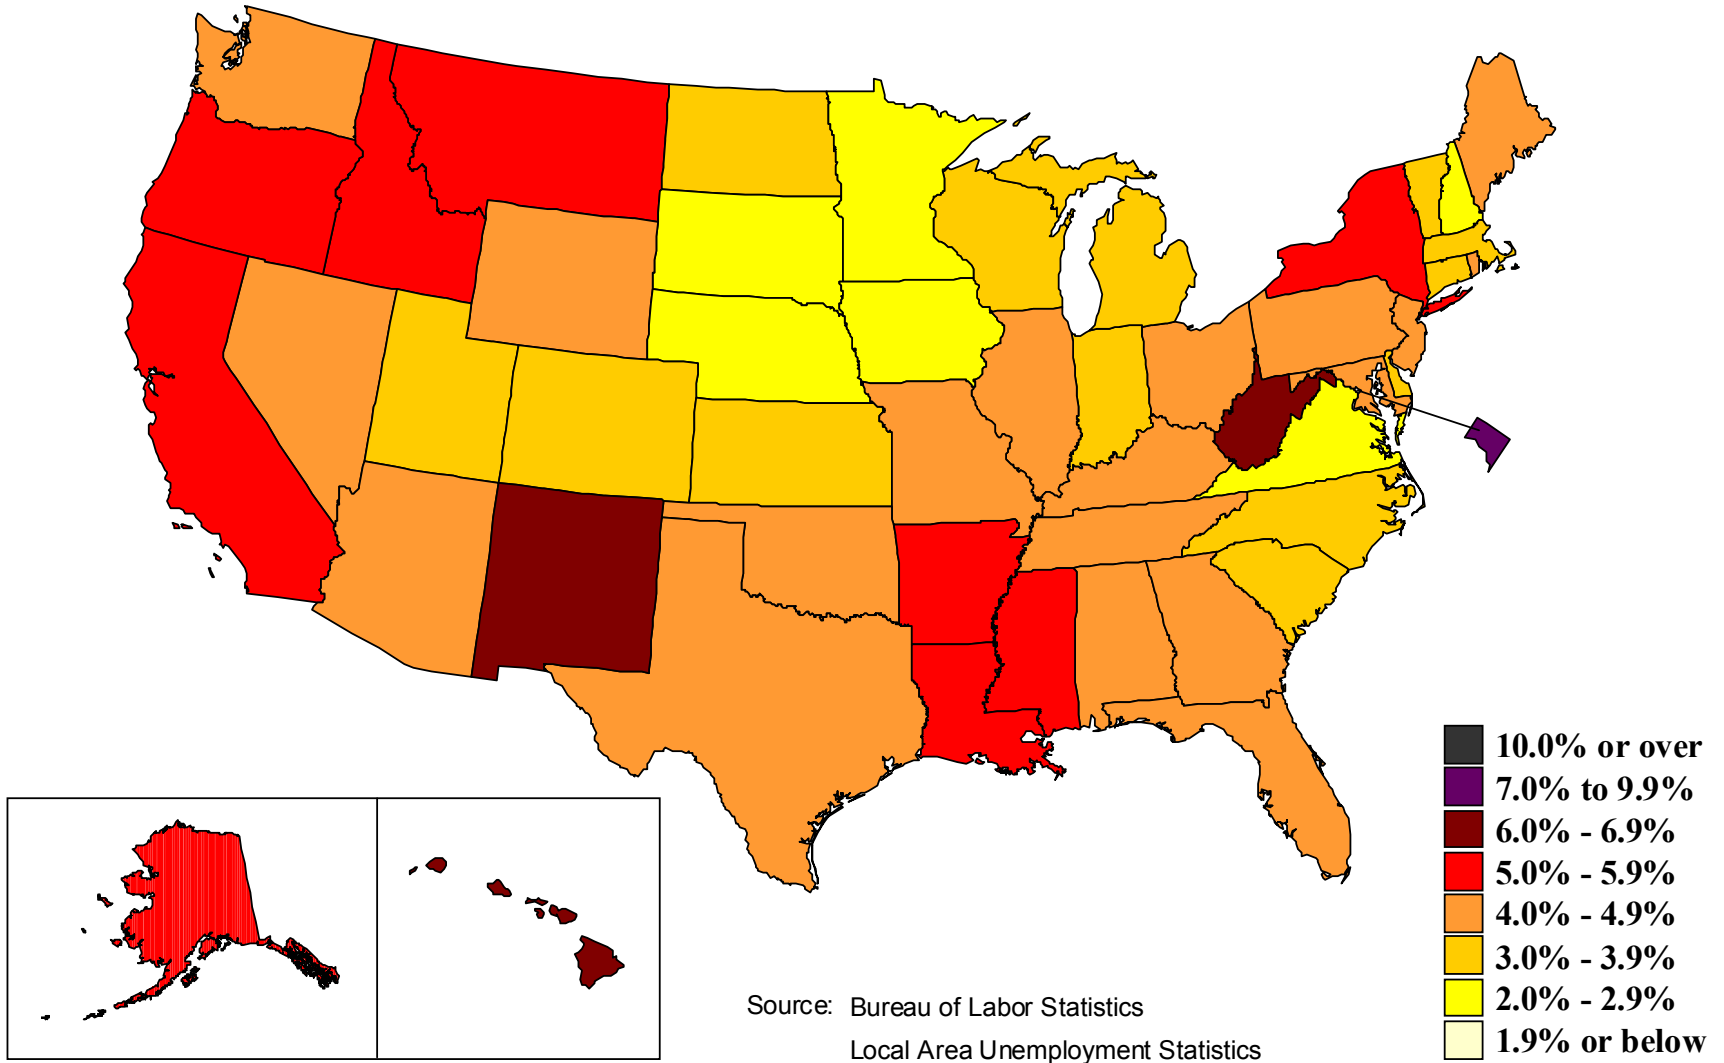

1994 annual averages

(U.S. rate = 6.1 percent)

Unemployment rates by state,

1995 annual averages

(U.S. rate = 5.6 percent)

Source: Bureau of Labor Statistics
Local Area Unemployment Statistics

Unemployment rates by state,

1996 annual averages

(U.S. rate = 5.4 percent)

Source: Bureau of Labor Statistics
Local Area Unemployment Statistics

Unemployment rates by state, 1997 annual averages

(U.S. rate = 4.9 percent)

Unemployment rates by state,

1998 annual averages

(U.S. rate = 4.5 percent)

Unemployment rates by state,

1999 annual averages

(U.S. rate = 4.2 percent)

Source: Bureau of Labor Statistics
Local Area Unemployment Statistics

Unemployment rates by state,