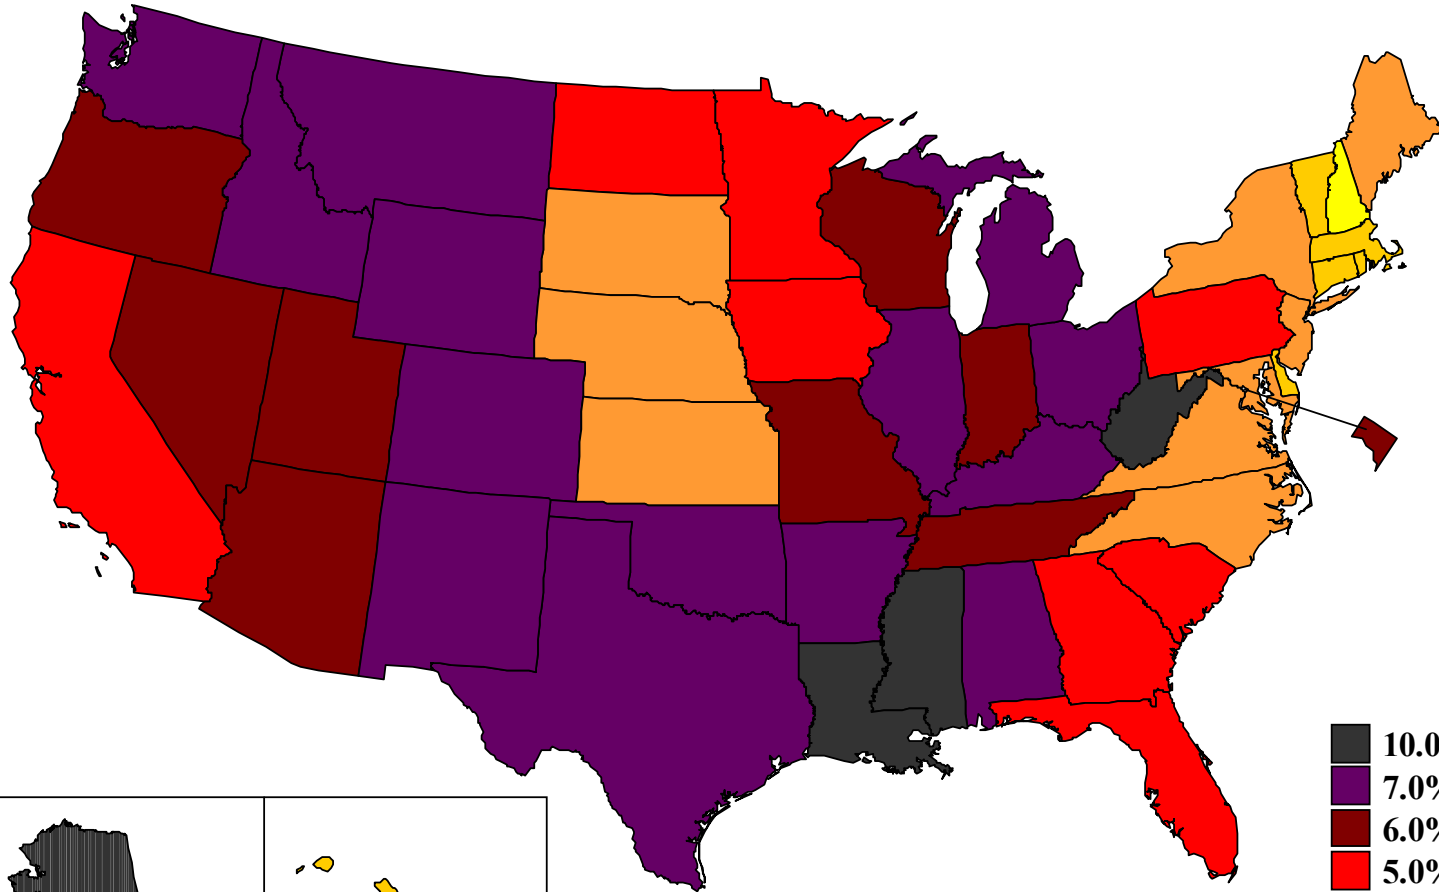

Source: Bureau of Labor Statistics
Local Area Unemployment Statistics

Unemployment rates by state,

1984 annual averages

(U.S. rate = 7.5 percent)

Source: Bureau of Labor Statistics
Local Area Unemployment Statistics

Unemployment rates by state,

1985 annual averages

(U.S. rate = 7.2 percent)

Source: Bureau of Labor Statistics
Local Area Unemployment Statistics

Unemployment rates by state,

1986 annual averages

(U.S. rate = 7.0 percent)

Source: Bureau of Labor Statistics
Local Area Unemployment Statistics

Unemployment rates by state, 1987 annual averages

(U.S. rate = 6.2 percent)

Source: Bureau of Labor Statistics
Local Area Unemployment Statistics

Unemployment rates by state, 1988 annual averages

(U.S. rate = 5.5 percent)

Unemployment rates by state,

1989 annual averages

(U.S. rate = 5.3 percent)

Source: Bureau of Labor Statistics
Local Area Unemployment Statistics