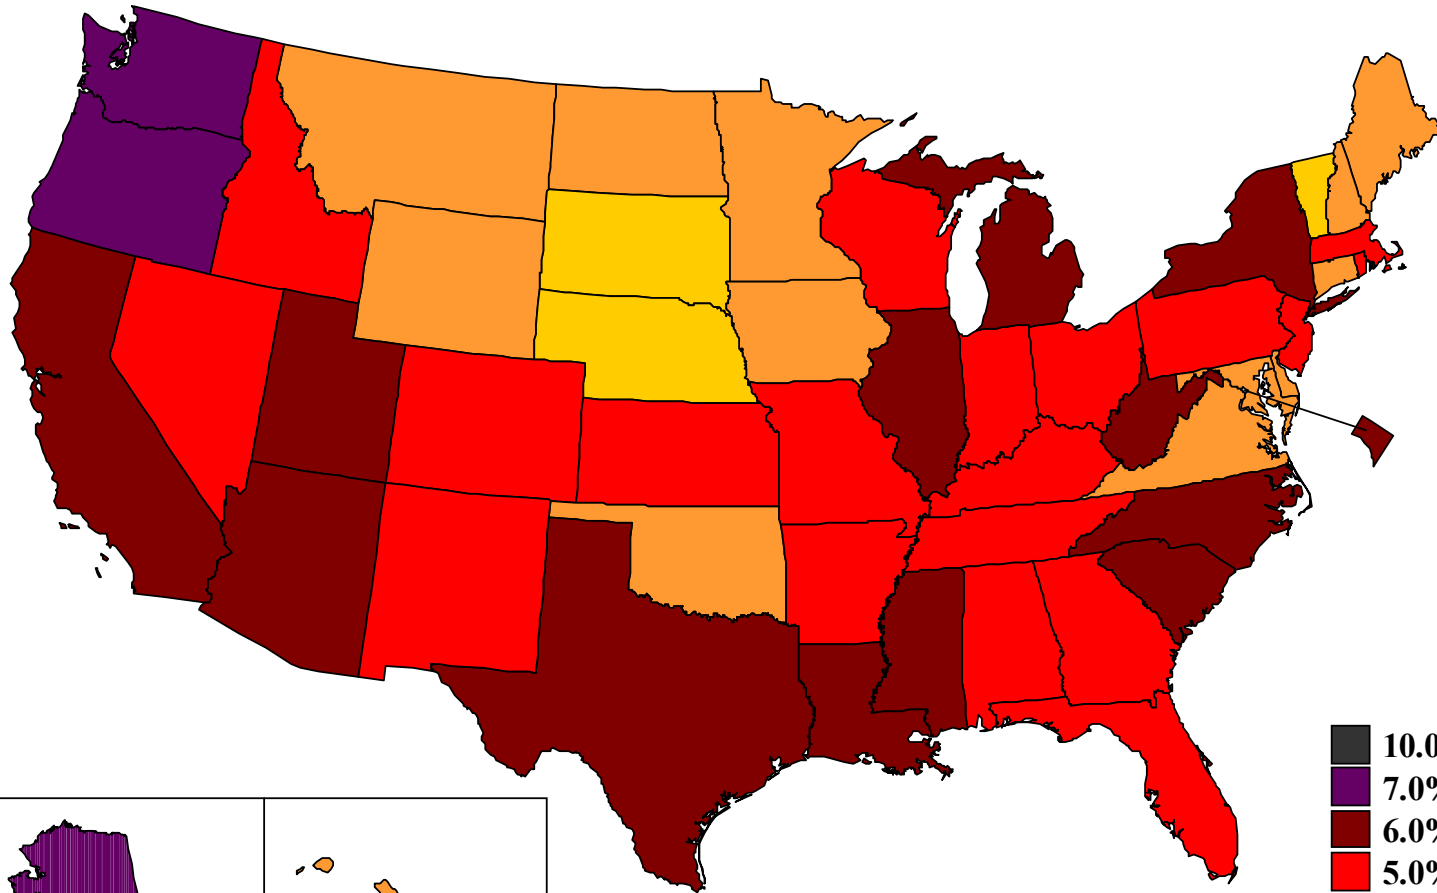

1996 annual averages

(U.S. rate = 5.4 percent)

Source: Bureau of Labor Statistics
Local Area Unemployment Statistics

Unemployment rates by state, 1997 annual averages

(U.S. rate = 4.9 percent)

Unemployment rates by state,

1998 annual averages

(U.S. rate = 4.5 percent)

Unemployment rates by state,

1999 annual averages

(U.S. rate = 4.2 percent)

Source: Bureau of Labor Statistics
Local Area Unemployment Statistics

Unemployment rates by state,

2000 annual averages

(U.S. rate = 4.0 percent)

Source: Bureau of Labor Statistics
Local Area Unemployment Statistics

Unemployment rates by state,

2001 annual averages

(U.S. rate = 4.7 percent)

Source: Bureau of Labor Statistics
Local Area Unemployment Statistics

Unemployment rates by state,

2002 annual averages

(U.S. rate = 5.8 percent)

Source: Bureau of Labor Statistics
Local Area Unemployment Statistics

Unemployment rates by state,

2003 annual averages

(U.S. rate = 6.0 percent)