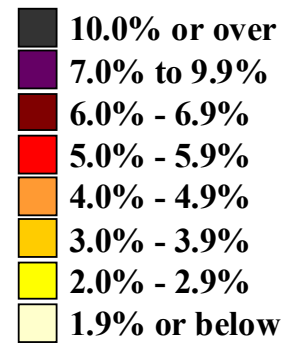

1998 annual averages

(U.S. rate = 4.5 percent)

Unemployment rates by state,

1999 annual averages

(U.S. rate = 4.2 percent)

Source: Bureau of Labor Statistics
Local Area Unemployment Statistics

Unemployment rates by state,