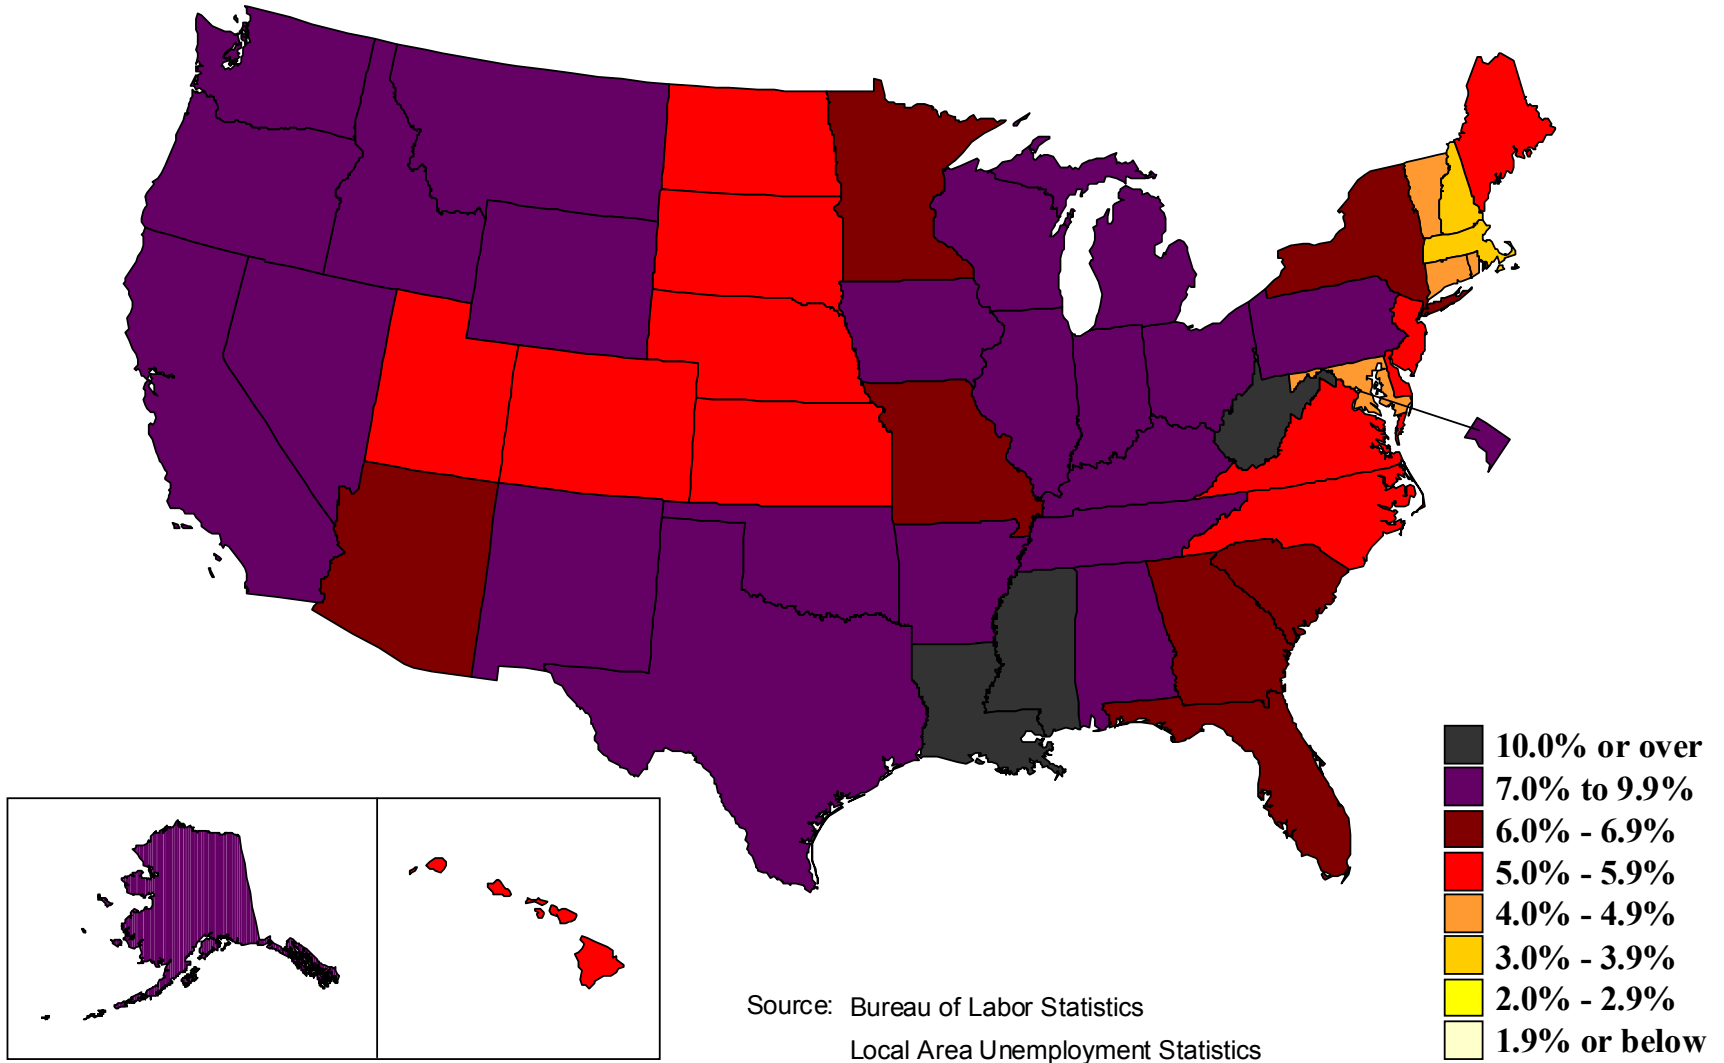

Unemployment rates by state, 1980 annual averages

(U.S. rate = 7.1 percent)

Unemployment rates by state,

1981 annual averages

(U.S. rate = 7.6 percent)

Source: Bureau of Labor Statistics
Local Area Unemployment Statistics

Unemployment rates by state,

1982 annual averages

(U.S. rate = 9.7 percent)

Source: Bureau of Labor Statistics
Local Area Unemployment Statistics

Unemployment rates by state,

1983 annual averages

(U.S. rate = 9.6 percent)

Source: Bureau of Labor Statistics
Local Area Unemployment Statistics

Unemployment rates by state,

1984 annual averages

(U.S. rate = 7.5 percent)

Source: Bureau of Labor Statistics
Local Area Unemployment Statistics

Unemployment rates by state,

1985 annual averages

(U.S. rate = 7.2 percent)

Source: Bureau of Labor Statistics
Local Area Unemployment Statistics

Unemployment rates by state,

1986 annual averages

(U.S. rate = 7.0 percent)