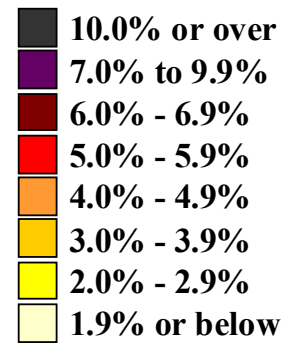

Unemployment rates by state,

1982 annual averages

(U.S. rate = 9.7 percent)

Source: Bureau of Labor Statistics
Local Area Unemployment Statistics