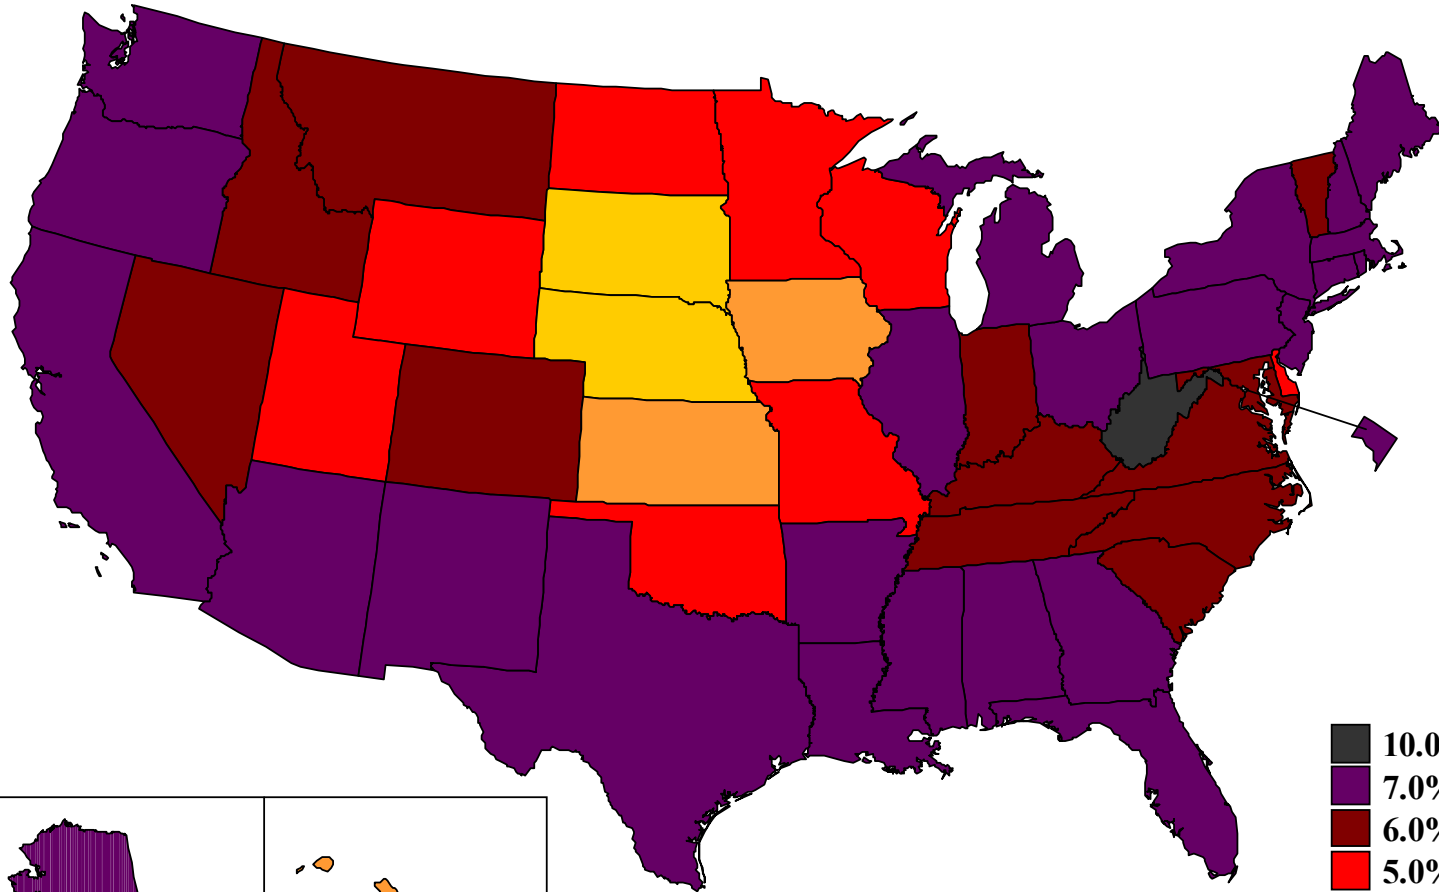

Unemployment rates by state,

1990 annual averages

(U.S. rate = 5.6 percent)

Source: Bureau of Labor Statistics

Local Area Unemployment Statistics

Unemployment rates by state, 1991 annual averages

(U.S. rate = 6.8 percent)

- 10.0% or over
- 7.0% to 9.9%
- 6.0% - 6.9%
- 5.0% - 5.9%
- 4.0% - 4.9%
- 3.0% - 3.9%
- 2.0% - 2.9%
- 1.9% or below

Source: Bureau of Labor Statistics
Local Area Unemployment Statistics

Unemployment rates by state,

1992 annual averages

(U.S. rate = 7.5 percent)

Source: Bureau of Labor Statistics
Local Area Unemployment Statistics

Unemployment rates by state, 1993 annual averages

(U.S. rate = 6.9 percent)

Unemployment rates by state,

1994 annual averages

(U.S. rate = 6.1 percent)

Unemployment rates by state,

1995 annual averages

(U.S. rate = 5.6 percent)

Source: Bureau of Labor Statistics
Local Area Unemployment Statistics

Unemployment rates by state,