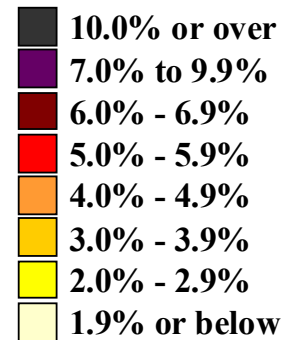

Unemployment rates by state,

1992 annual averages

(U.S. rate = 7.5 percent)

Source: Bureau of Labor Statistics
Local Area Unemployment Statistics