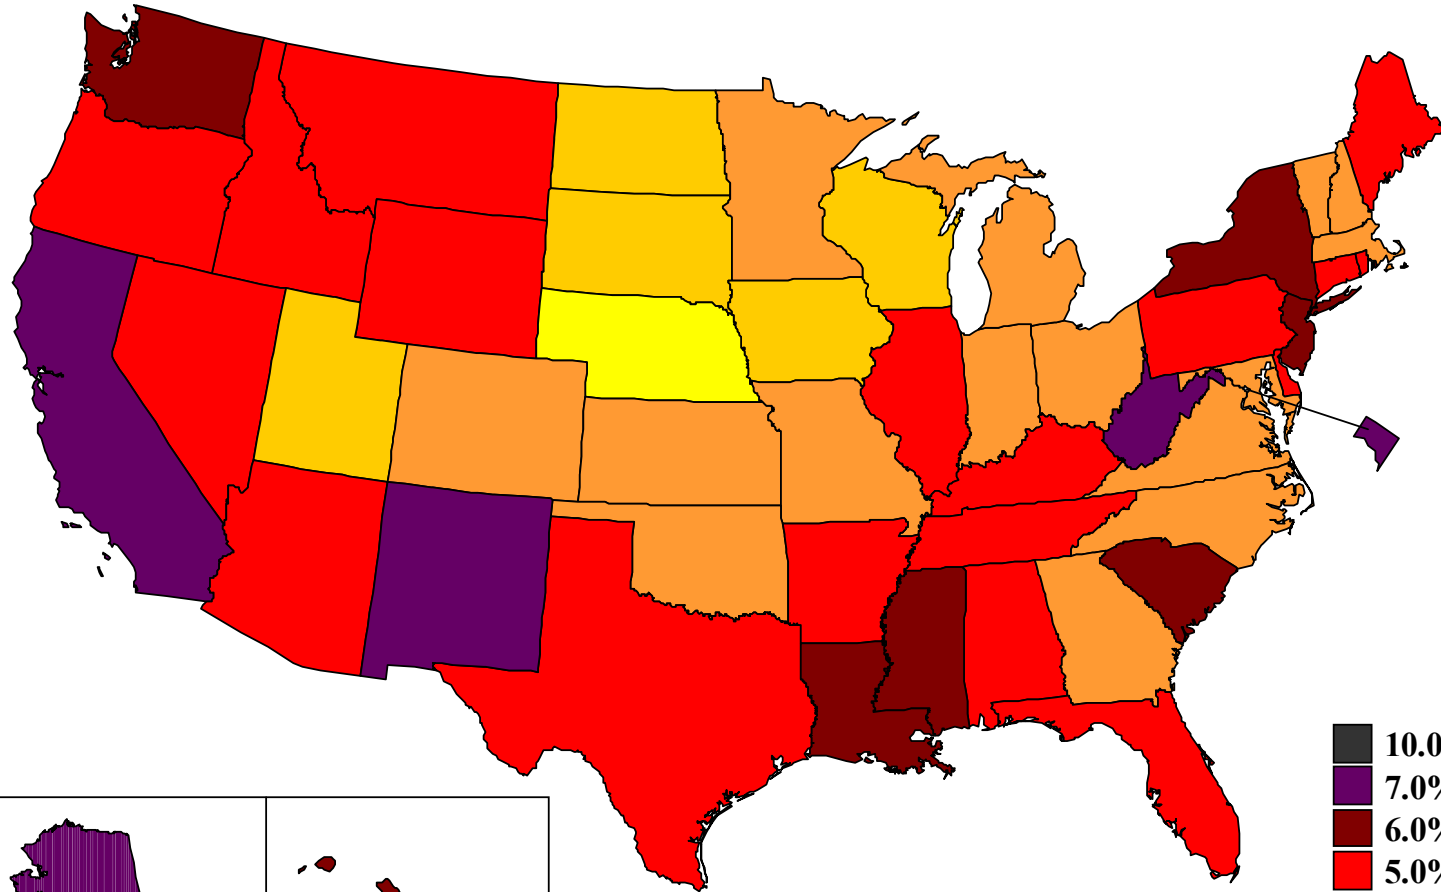

- 10.0% or over
- 7.0% to 9.9%
- 6.0% - 6.9%
- 5.0% - 5.9%
- 4.0% - 4.9%
- 3.0% - 3.9%
- 2.0% - 2.9%
- 1.9% or below

Source: Bureau of Labor Statistics
Local Area Unemployment Statistics

Unemployment rates by state,

1992 annual averages

(U.S. rate = 7.5 percent)

Source: Bureau of Labor Statistics
Local Area Unemployment Statistics

Unemployment rates by state, 1993 annual averages

(U.S. rate = 6.9 percent)

Unemployment rates by state,

1994 annual averages

(U.S. rate = 6.1 percent)

Unemployment rates by state,

1995 annual averages

(U.S. rate = 5.6 percent)

Source: Bureau of Labor Statistics
Local Area Unemployment Statistics

Unemployment rates by state,

1996 annual averages

(U.S. rate = 5.4 percent)

Source: Bureau of Labor Statistics
Local Area Unemployment Statistics

Unemployment rates by state, 1997 annual averages

(U.S. rate = 4.9 percent)

Unemployment rates by state,