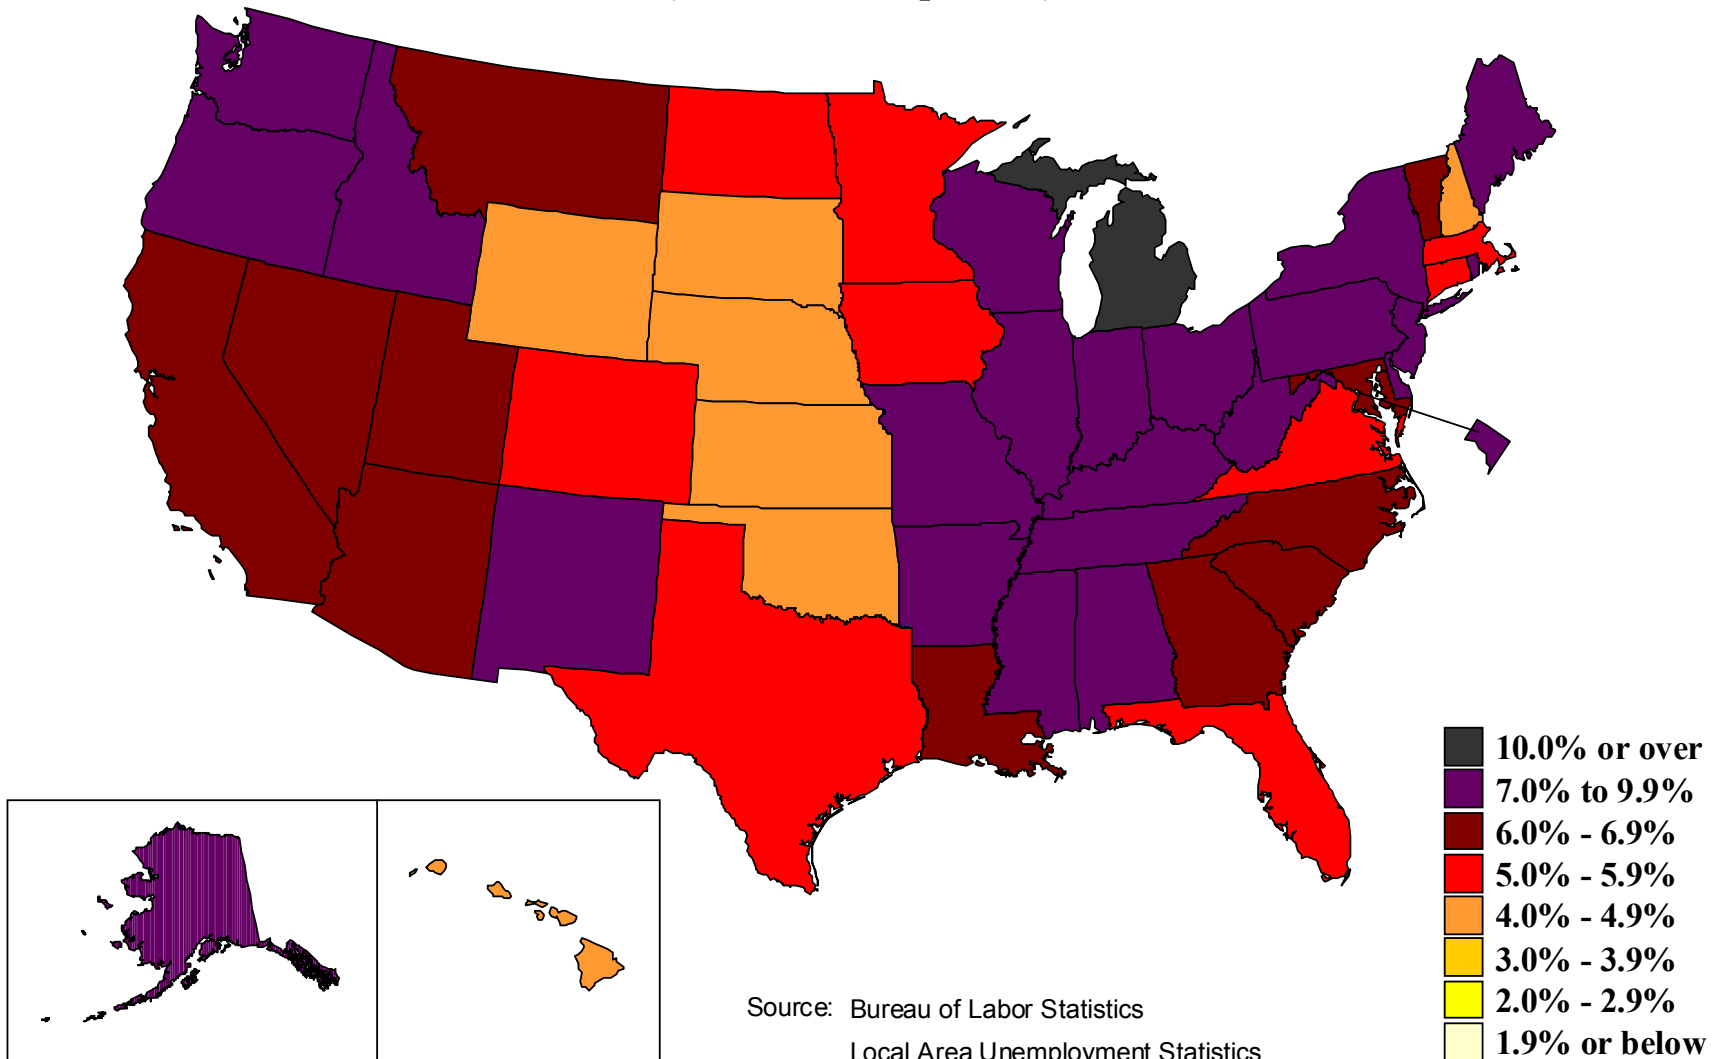

Unemployment rates by state,

1976 annual averages

(U.S. rate = 7.7 percent)

Unemployment rates by state,

1977 annual averages

(U.S. rate = 7.1 percent)

Unemployment rates by state,

1978 annual averages

(U.S. rate = 6.1 percent)

Source: Bureau of Labor Statistics
Local Area Unemployment Statistics

Unemployment rates by state,

1979 annual averages

(U.S. rate = 5.8 percent)

Source: Bureau of Labor Statistics
Local Area Unemployment Statistics

Unemployment rates by state, 1980 annual averages

(U.S. rate = 7.1 percent)

Unemployment rates by state,

1981 annual averages

(U.S. rate = 7.6 percent)

Source: Bureau of Labor Statistics
Local Area Unemployment Statistics

Unemployment rates by state,

1982 annual averages

(U.S. rate = 9.7 percent)

Source: Bureau of Labor Statistics
Local Area Unemployment Statistics

Unemployment rates by state,

1983 annual averages

(U.S. rate = 9.6 percent)