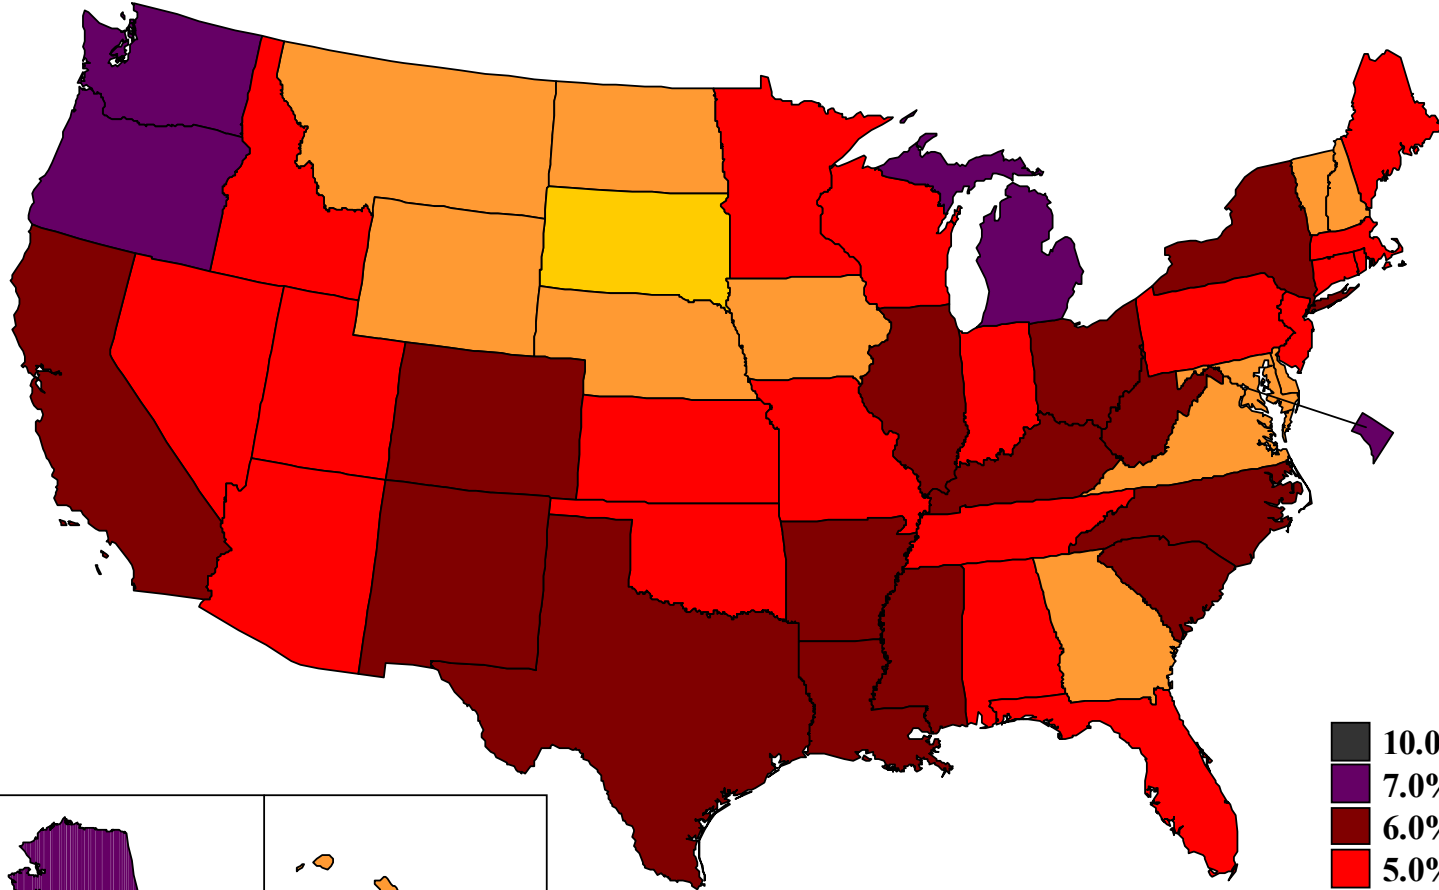

1996 annual averages

(U.S. rate = 5.4 percent)

Source: Bureau of Labor Statistics
Local Area Unemployment Statistics

Unemployment rates by state, 1997 annual averages

(U.S. rate = 4.9 percent)

Unemployment rates by state,

1998 annual averages

(U.S. rate = 4.5 percent)

Unemployment rates by state,

1999 annual averages

(U.S. rate = 4.2 percent)

Source: Bureau of Labor Statistics
Local Area Unemployment Statistics

Unemployment rates by state,

2000 annual averages

(U.S. rate = 4.0 percent)

Source: Bureau of Labor Statistics
Local Area Unemployment Statistics

Unemployment rates by state,

2001 annual averages

(U.S. rate = 4.7 percent)

Source: Bureau of Labor Statistics
Local Area Unemployment Statistics

Unemployment rates by state,

2002 annual averages

(U.S. rate = 5.8 percent)

Source: Bureau of Labor Statistics
Local Area Unemployment Statistics

Unemployment rates by state,

2003 annual averages

(U.S. rate = 6.0 percent)