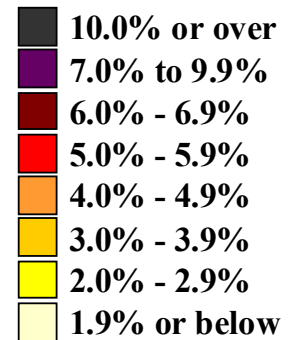

Unemployment rates by state, 1980 annual averages

(U.S. rate = 7.1 percent)

Unemployment rates by state,

1981 annual averages

(U.S. rate = 7.6 percent)

Source: Bureau of Labor Statistics
Local Area Unemployment Statistics

Unemployment rates by state,

1982 annual averages

(U.S. rate = 9.7 percent)

Source: Bureau of Labor Statistics
Local Area Unemployment Statistics

Unemployment rates by state,

1983 annual averages

(U.S. rate = 9.6 percent)