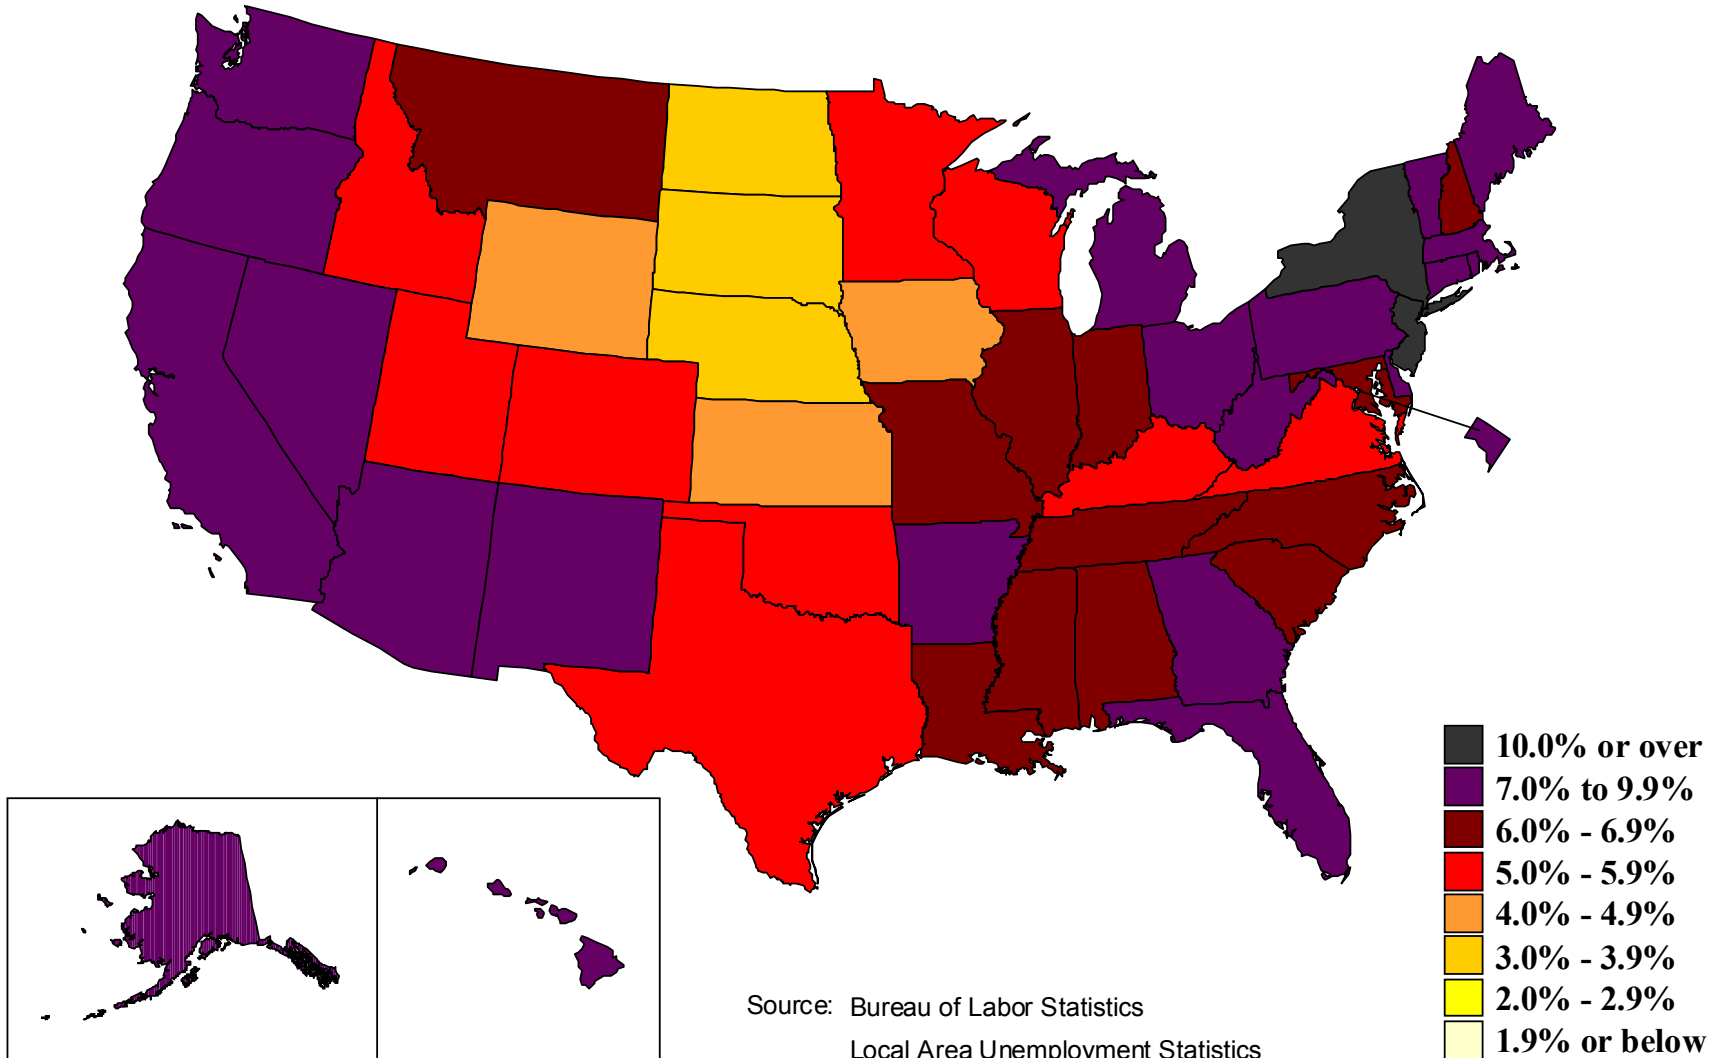

Unemployment rates by state,

1976 annual averages

(U.S. rate = 7.7 percent)

Unemployment rates by state,

1977 annual averages

(U.S. rate = 7.1 percent)

Unemployment rates by state,

1978 annual averages

(U.S. rate = 6.1 percent)

Source: Bureau of Labor Statistics
Local Area Unemployment Statistics

Unemployment rates by state,

1979 annual averages

(U.S. rate = 5.8 percent)

Source: Bureau of Labor Statistics
Local Area Unemployment Statistics

Unemployment rates by state, 1980 annual averages

(U.S. rate = 7.1 percent)

Unemployment rates by state,

1981 annual averages

(U.S. rate = 7.6 percent)

Source: Bureau of Labor Statistics
Local Area Unemployment Statistics