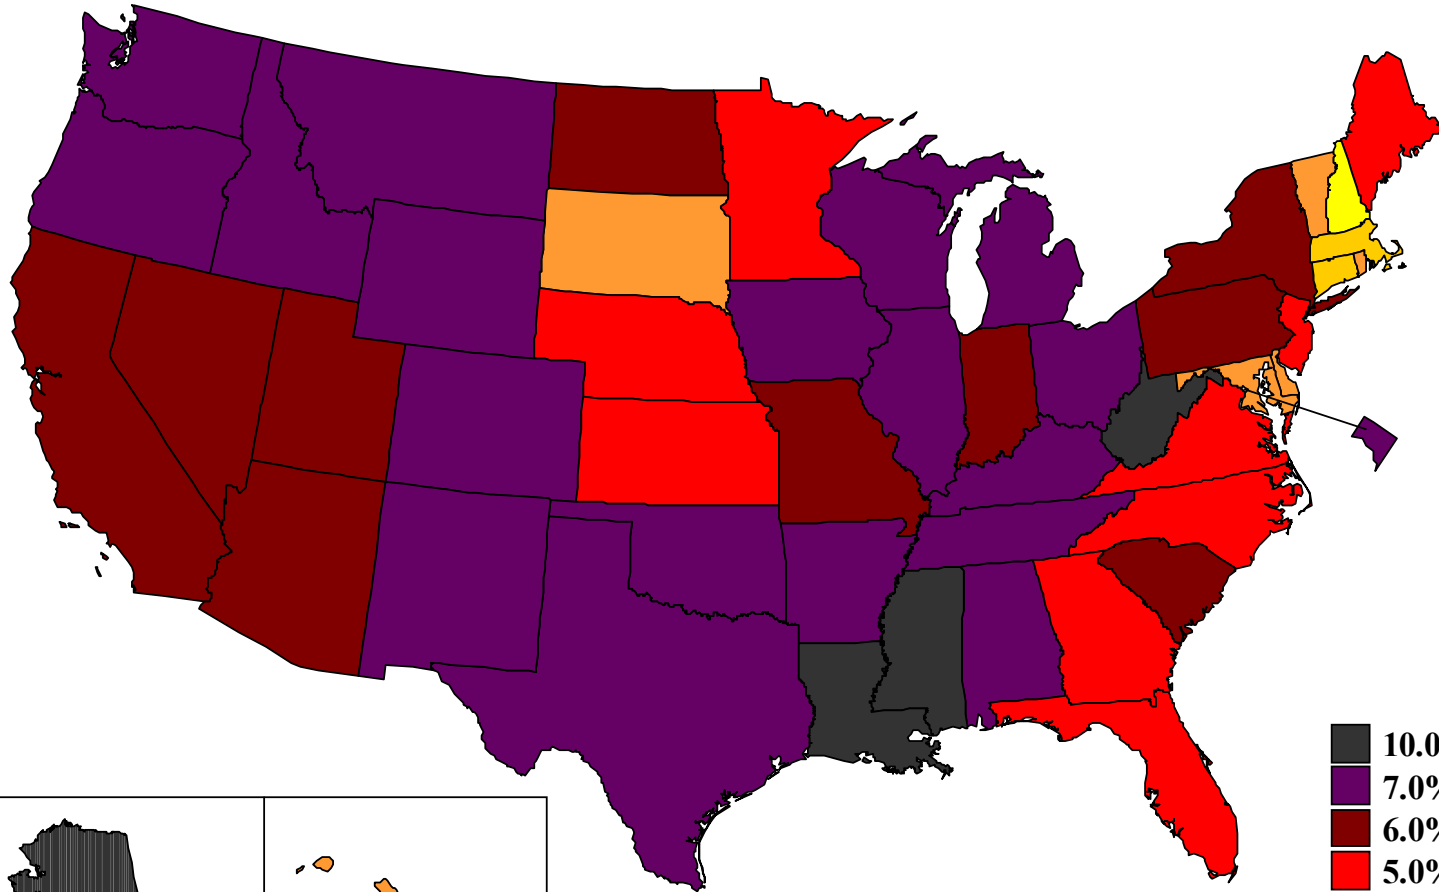

Source: Bureau of Labor Statistics
Local Area Unemployment Statistics

Unemployment rates by state,

1984 annual averages

(U.S. rate = 7.5 percent)

Source: Bureau of Labor Statistics
Local Area Unemployment Statistics

Unemployment rates by state,

1985 annual averages

(U.S. rate = 7.2 percent)

Source: Bureau of Labor Statistics
Local Area Unemployment Statistics

Unemployment rates by state,

1986 annual averages

(U.S. rate = 7.0 percent)

Source: Bureau of Labor Statistics
Local Area Unemployment Statistics

Unemployment rates by state, 1987 annual averages

(U.S. rate = 6.2 percent)

Source: Bureau of Labor Statistics
Local Area Unemployment Statistics

Unemployment rates by state, 1988 annual averages

(U.S. rate = 5.5 percent)

Unemployment rates by state,

1989 annual averages

(U.S. rate = 5.3 percent)

Source: Bureau of Labor Statistics
Local Area Unemployment Statistics