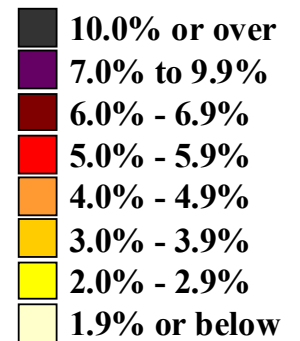

2000 annual averages

(U.S. rate = 4.0 percent)

Source: Bureau of Labor Statistics
Local Area Unemployment Statistics

Unemployment rates by state,

2001 annual averages

(U.S. rate = 4.7 percent)

Source: Bureau of Labor Statistics
Local Area Unemployment Statistics