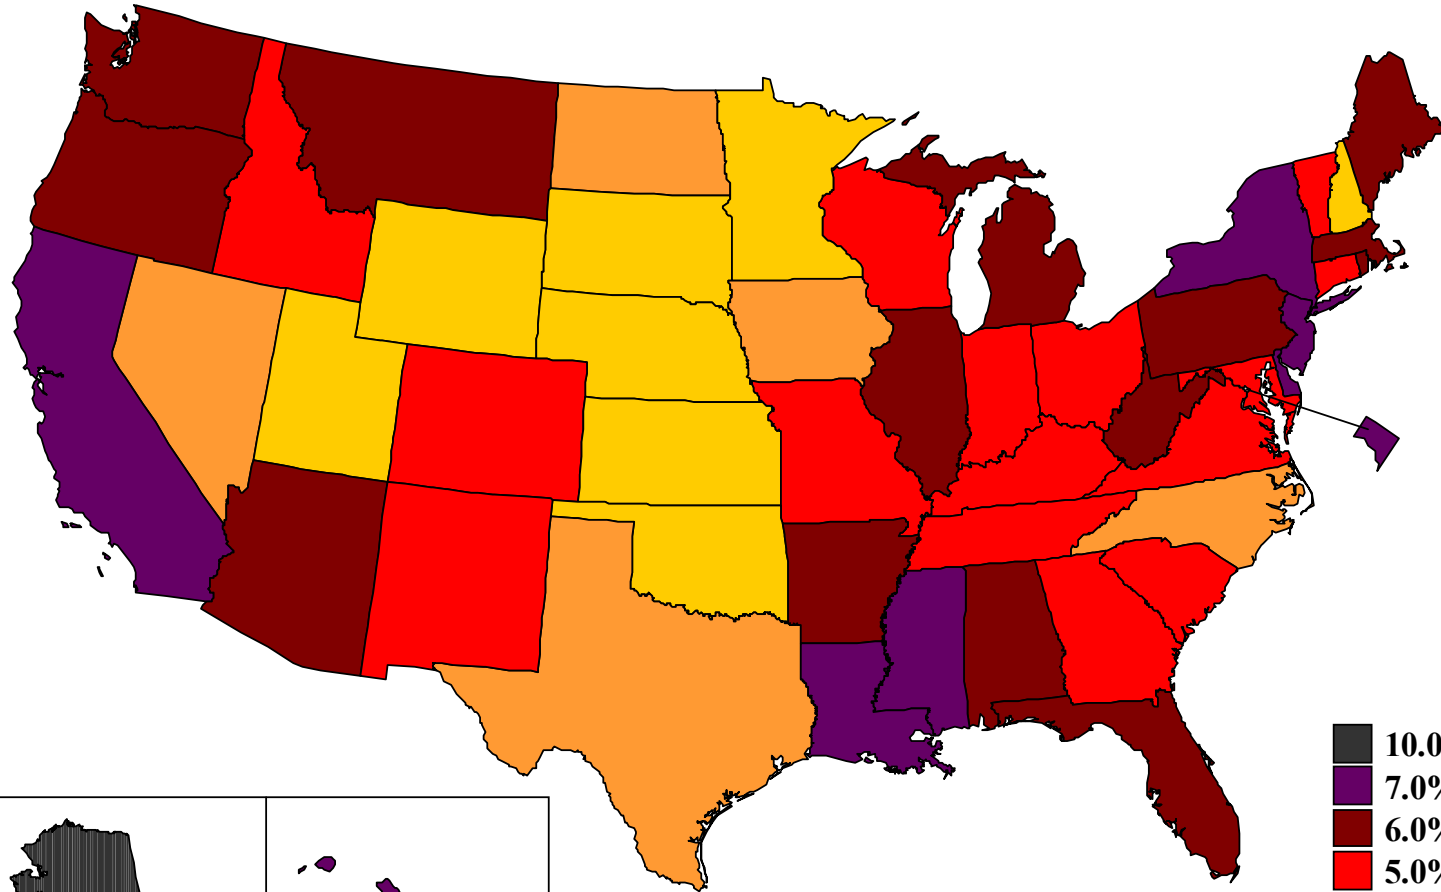

Unemployment rates by state,

1976 annual averages

(U.S. rate = 7.7 percent)

Unemployment rates by state,

1977 annual averages

(U.S. rate = 7.1 percent)

Unemployment rates by state,

1978 annual averages

(U.S. rate = 6.1 percent)

Source: Bureau of Labor Statistics
Local Area Unemployment Statistics

Unemployment rates by state,

1979 annual averages

(U.S. rate = 5.8 percent)

Source: Bureau of Labor Statistics
Local Area Unemployment Statistics

Unemployment rates by state, 1980 annual averages

(U.S. rate = 7.1 percent)

Unemployment rates by state,

1981 annual averages

(U.S. rate = 7.6 percent)

Source: Bureau of Labor Statistics
Local Area Unemployment Statistics

Unemployment rates by state,

1982 annual averages

(U.S. rate = 9.7 percent)

Source: Bureau of Labor Statistics
Local Area Unemployment Statistics

Unemployment rates by state,

1983 annual averages

(U.S. rate = 9.6 percent)