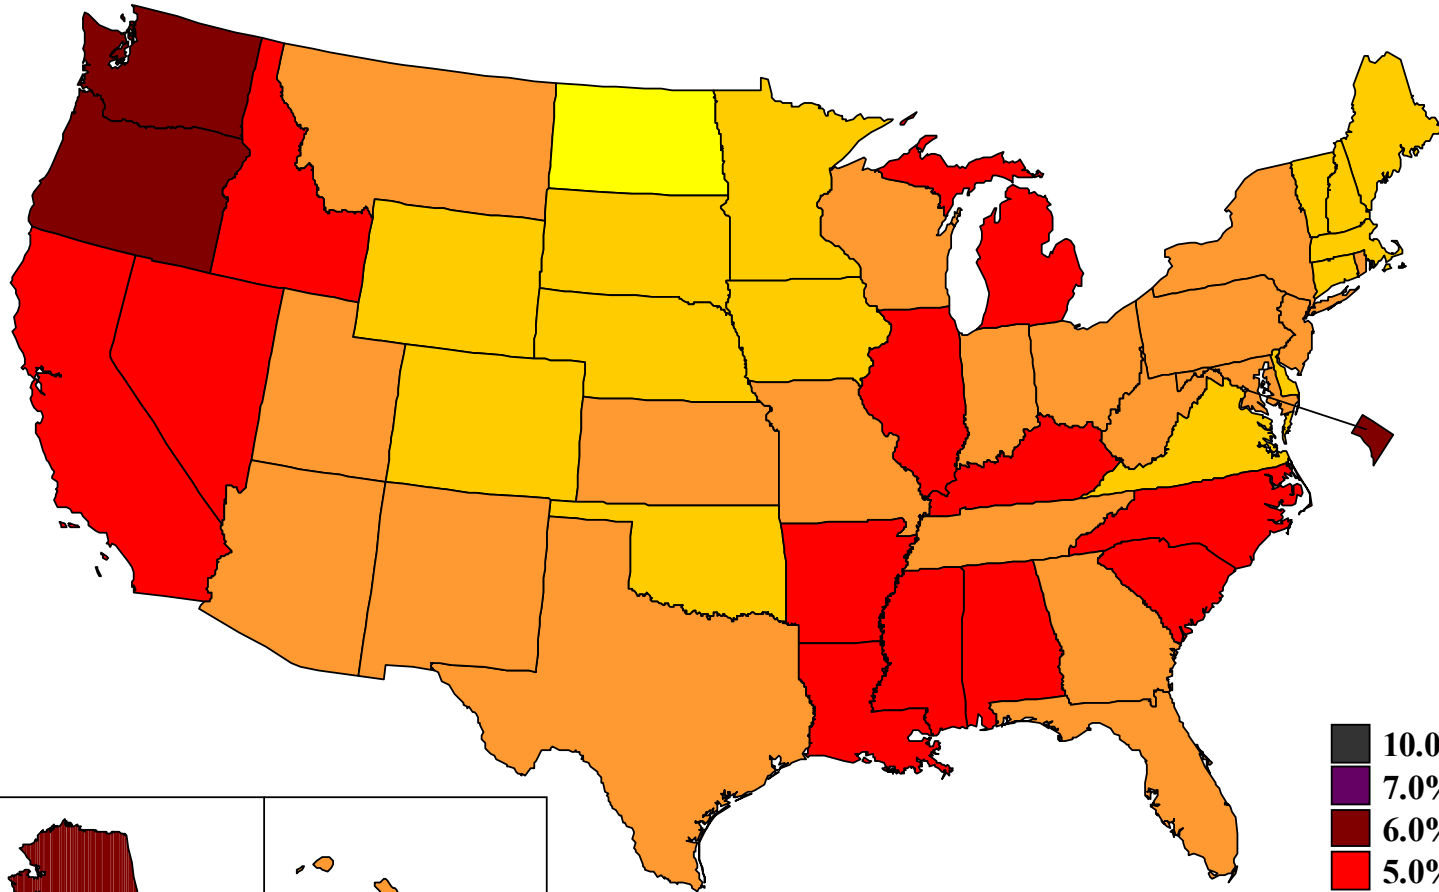

1996 annual averages

(U.S. rate = 5.4 percent)

Source: Bureau of Labor Statistics
Local Area Unemployment Statistics

Unemployment rates by state, 1997 annual averages

(U.S. rate = 4.9 percent)

Unemployment rates by state,

1998 annual averages

(U.S. rate = 4.5 percent)

Unemployment rates by state,

1999 annual averages

(U.S. rate = 4.2 percent)

Source: Bureau of Labor Statistics
Local Area Unemployment Statistics

Unemployment rates by state,

2000 annual averages

(U.S. rate = 4.0 percent)

Source: Bureau of Labor Statistics
Local Area Unemployment Statistics

Unemployment rates by state,

2001 annual averages

(U.S. rate = 4.7 percent)

Source: Bureau of Labor Statistics
Local Area Unemployment Statistics

Unemployment rates by state,

2002 annual averages

(U.S. rate = 5.8 percent)

Source: Bureau of Labor Statistics
Local Area Unemployment Statistics

Unemployment rates by state,

2003 annual averages

(U.S. rate = 6.0 percent)