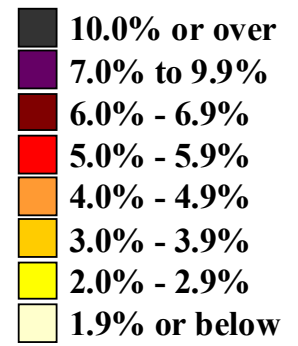

1994 annual averages

(U.S. rate = 6.1 percent)

Unemployment rates by state,

1995 annual averages

(U.S. rate = 5.6 percent)

Source: Bureau of Labor Statistics
Local Area Unemployment Statistics

Unemployment rates by state,