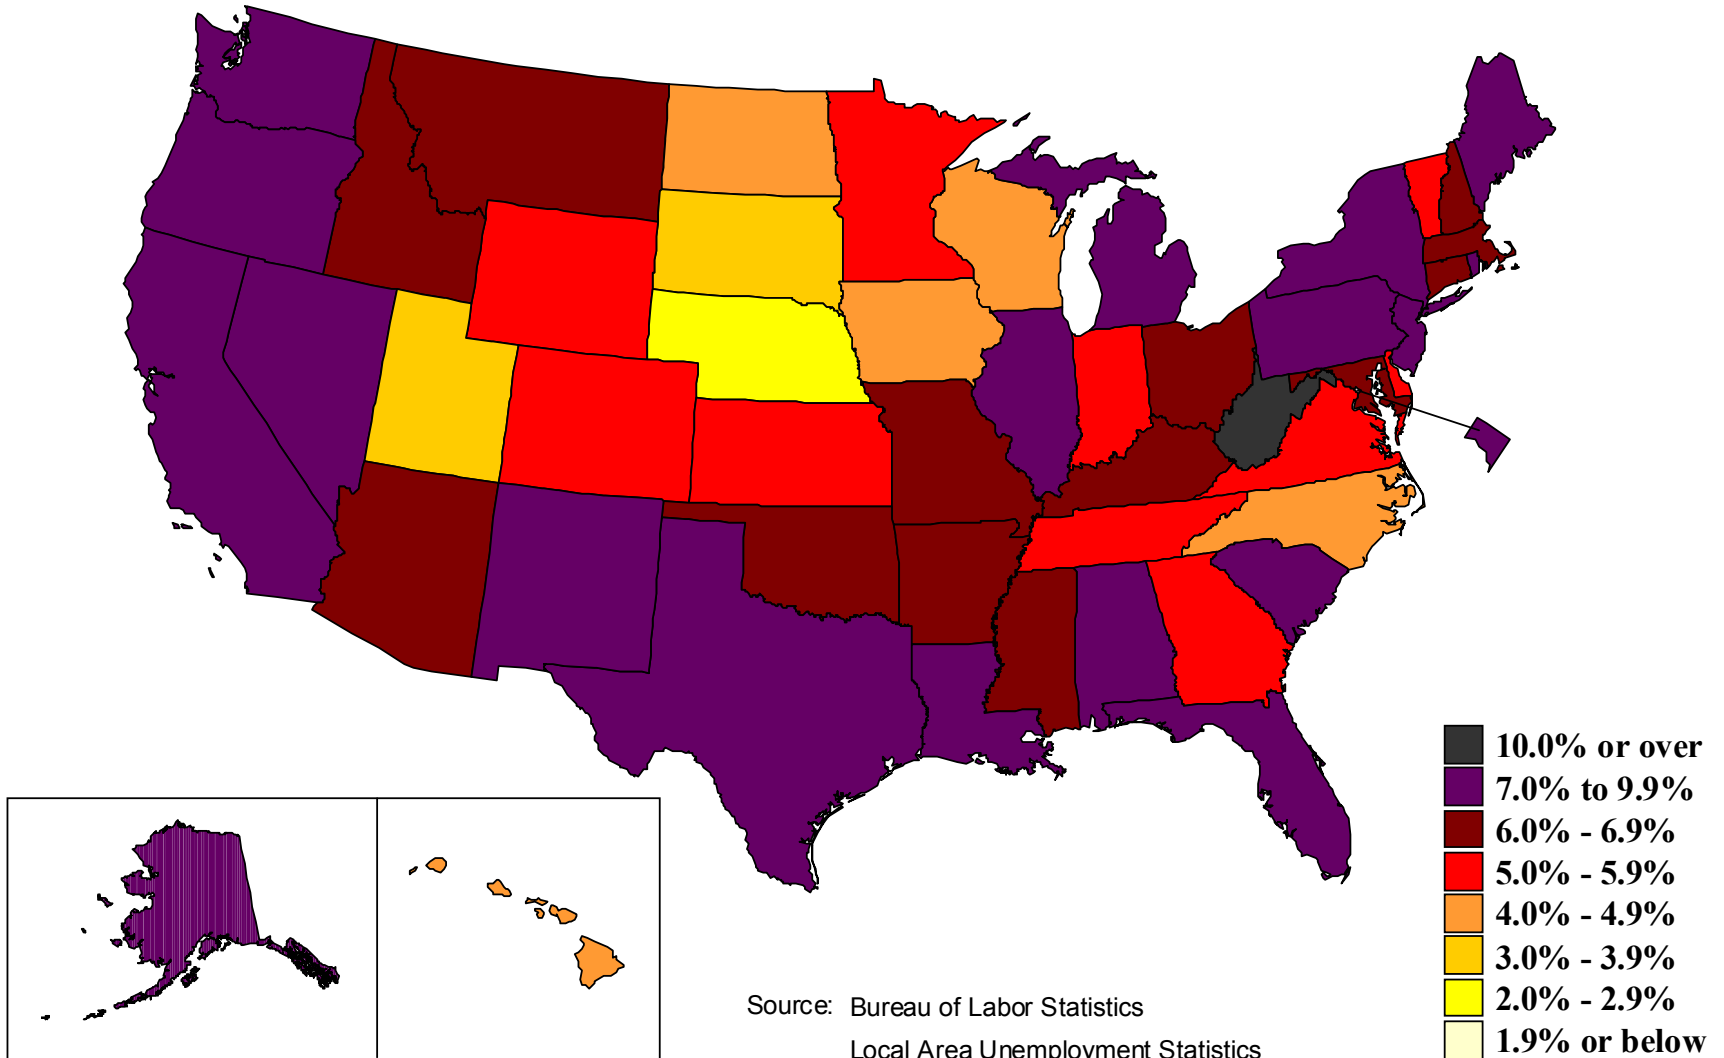

- 10.0% or over
- 7.0% to 9.9%
- 6.0% - 6.9%
- 5.0% - 5.9%
- 4.0% - 4.9%
- 3.0% - 3.9%
- 2.0% - 2.9%
- 1.9% or below

Source: Bureau of Labor Statistics
Local Area Unemployment Statistics

Unemployment rates by state,

1992 annual averages

(U.S. rate = 7.5 percent)

Source: Bureau of Labor Statistics
Local Area Unemployment Statistics

Unemployment rates by state, 1993 annual averages

(U.S. rate = 6.9 percent)

Unemployment rates by state,

1994 annual averages

(U.S. rate = 6.1 percent)

Unemployment rates by state,

1995 annual averages

(U.S. rate = 5.6 percent)

Source: Bureau of Labor Statistics
Local Area Unemployment Statistics

Unemployment rates by state,

1996 annual averages

(U.S. rate = 5.4 percent)

Source: Bureau of Labor Statistics
Local Area Unemployment Statistics

Unemployment rates by state, 1997 annual averages

(U.S. rate = 4.9 percent)

Unemployment rates by state,