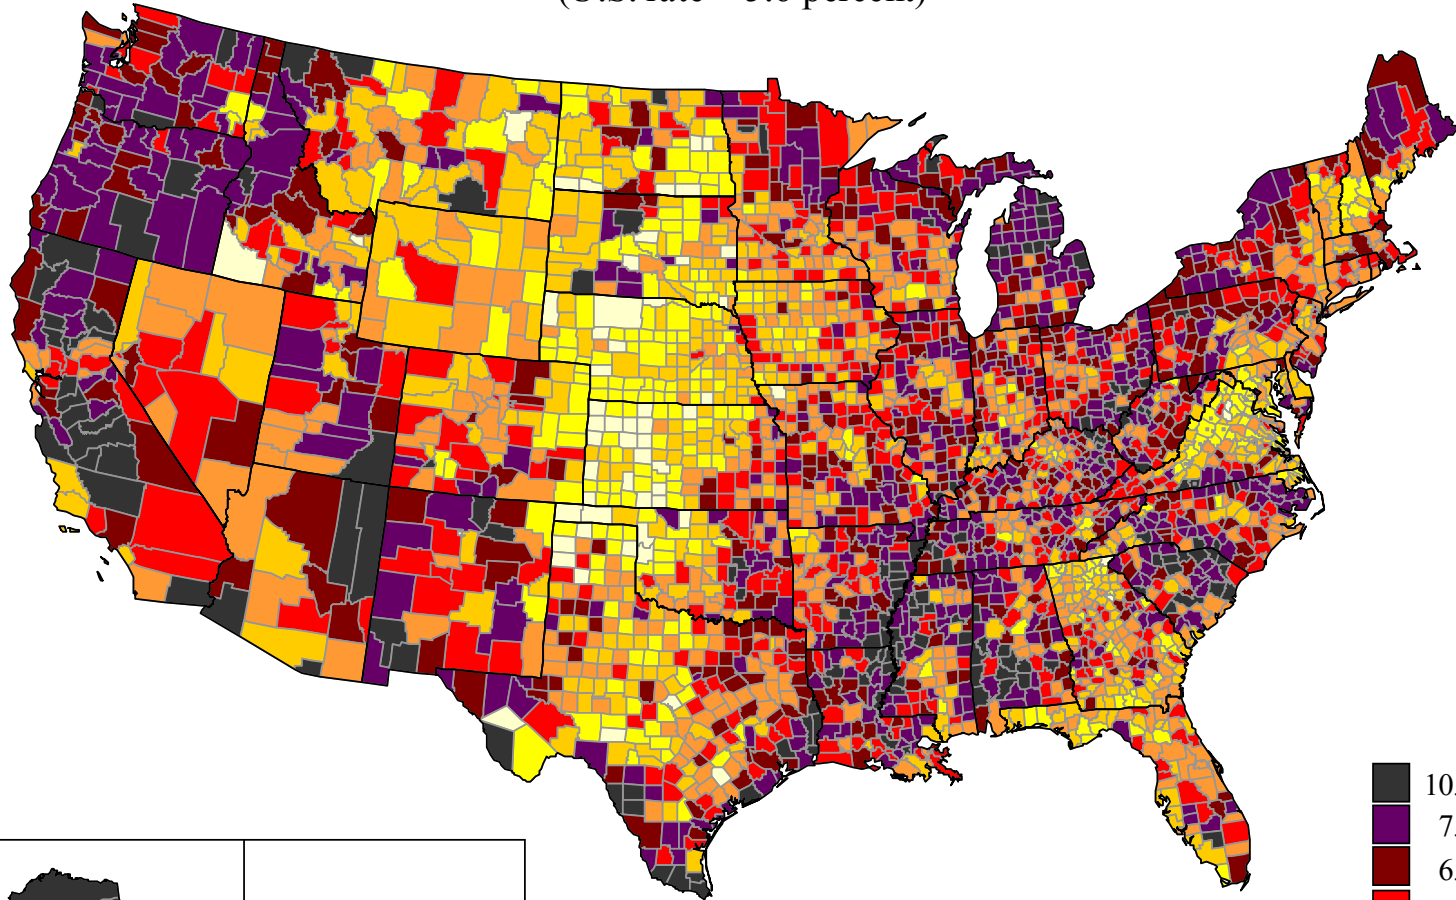

Unemployment rates by county, October 2003 - September 2004 averages

(U.S. rate = 5.6 percent)

SOURCE: Bureau of Labor Statistics
Local Area Unemployment Statistics