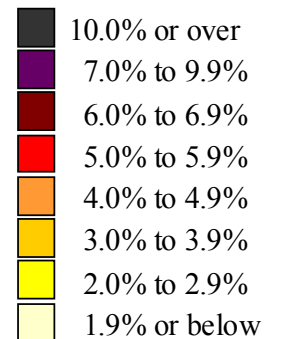

Unemployment rates by county, October 2003 - September 2004 averages

(U.S. rate = 5.6 percent)

SOURCE: Bureau of Labor Statistics
Local Area Unemployment Statistics