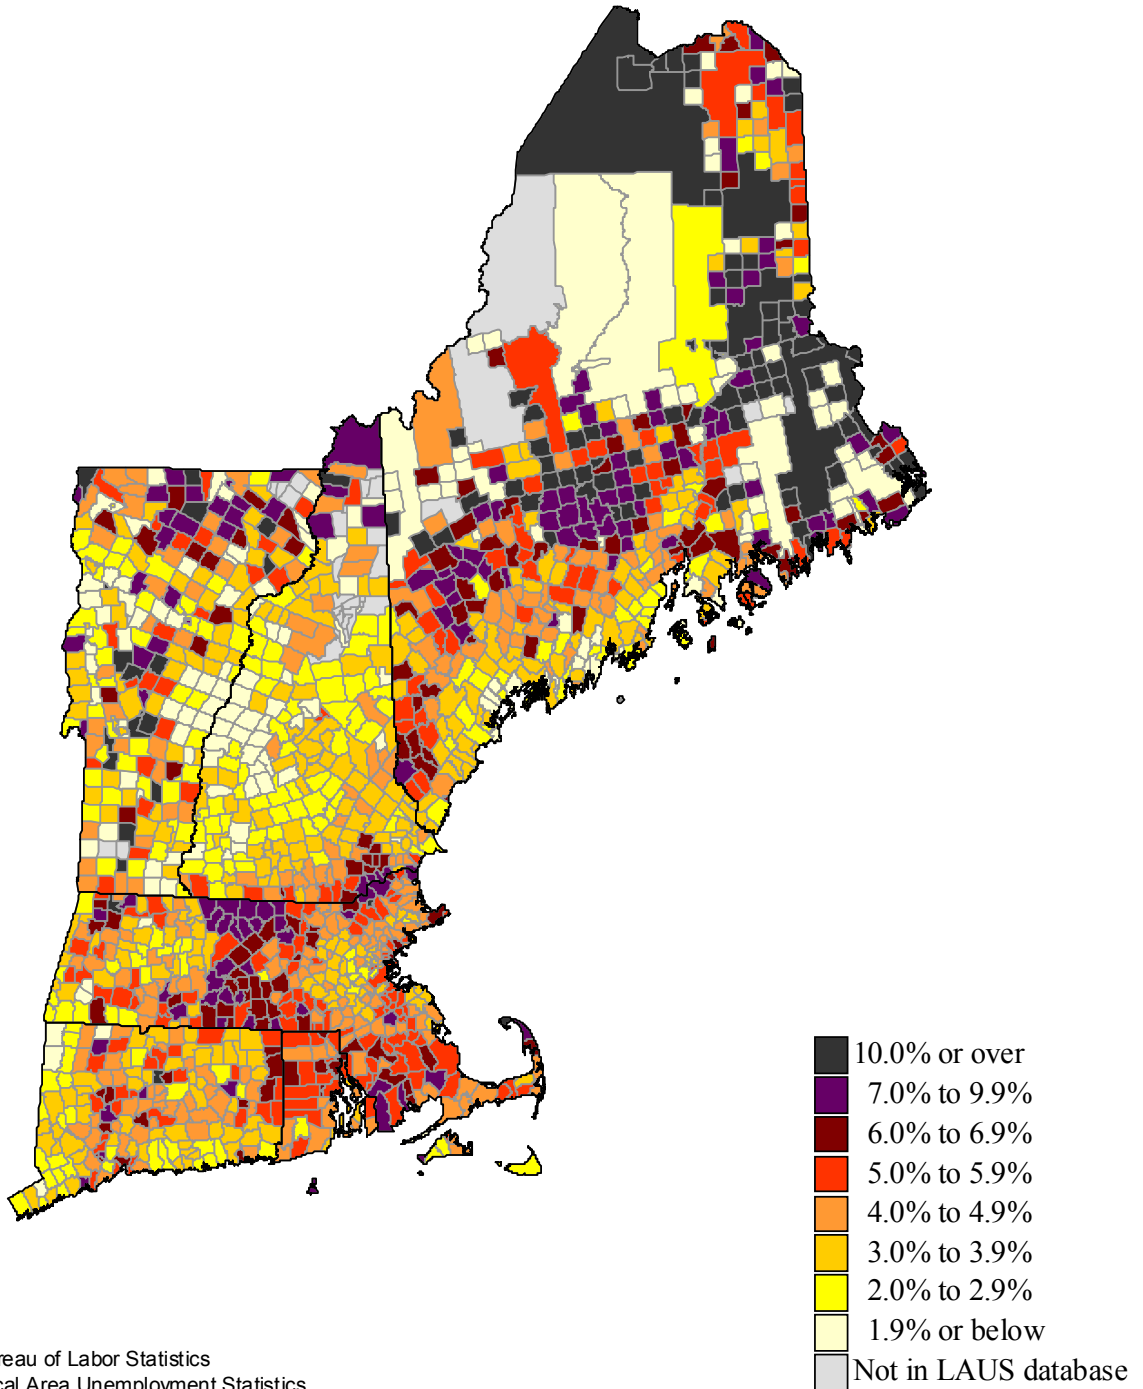

Unemployment rates in New England by Minor Civil Division, October 2003 - September 2004 averages

(U.S. rate = 5.6 percent)

SOURCE: Bureau of Labor Statistics
Local Area Unemployment Statistics