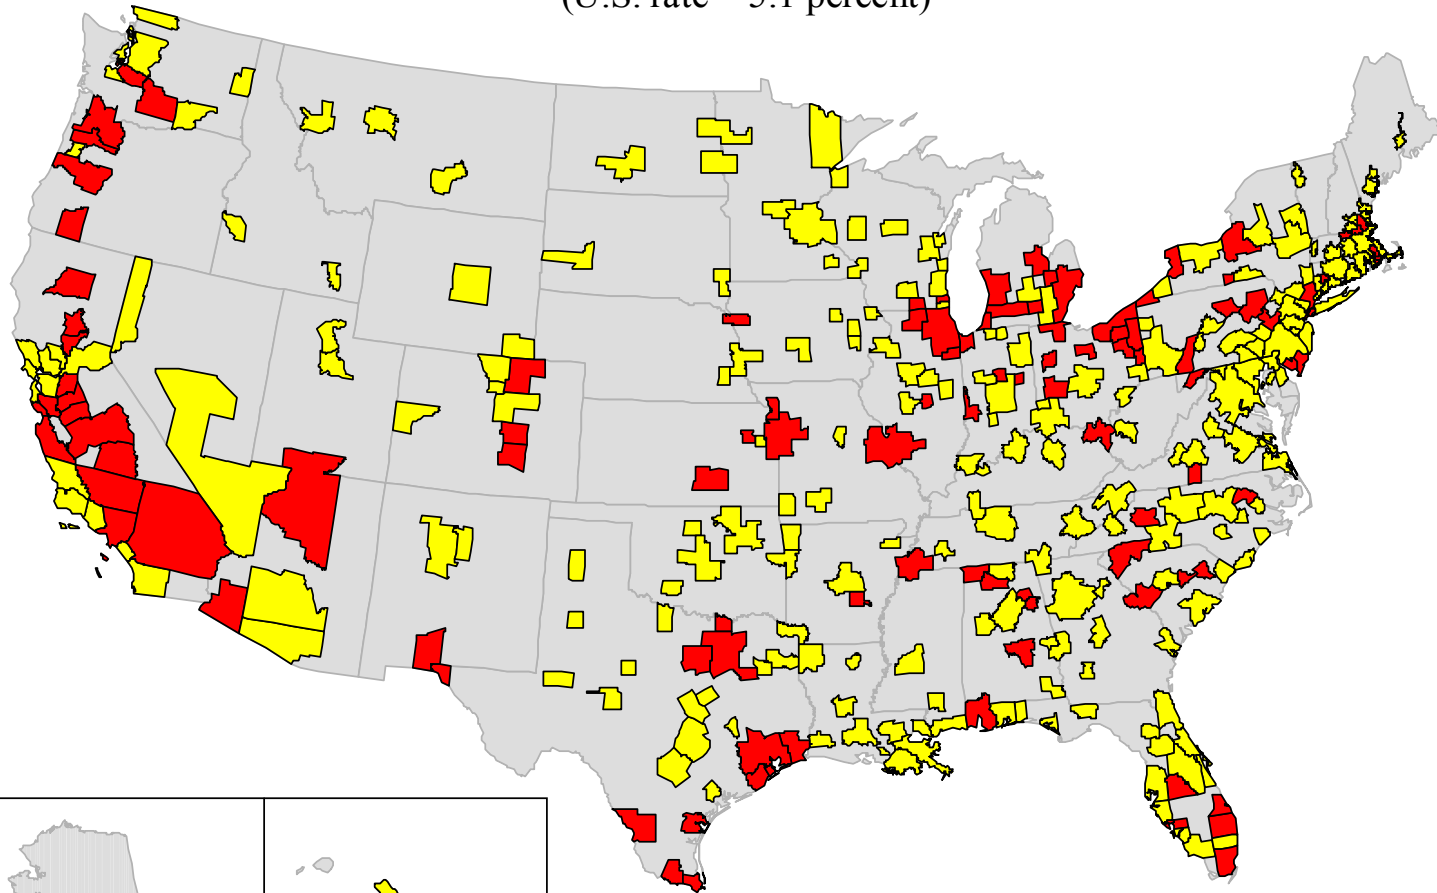

Unemployment rates by metropolitan area, not seasonally adjusted, September 2004

(U.S. rate = 5.1 percent)

Source: Bureau of Labor Statistics
Local Area Unemployment Statistics

 Above U.S. average
 U.S. average or below

Note: Map includes data for 331 areas based on 1999 definitions.